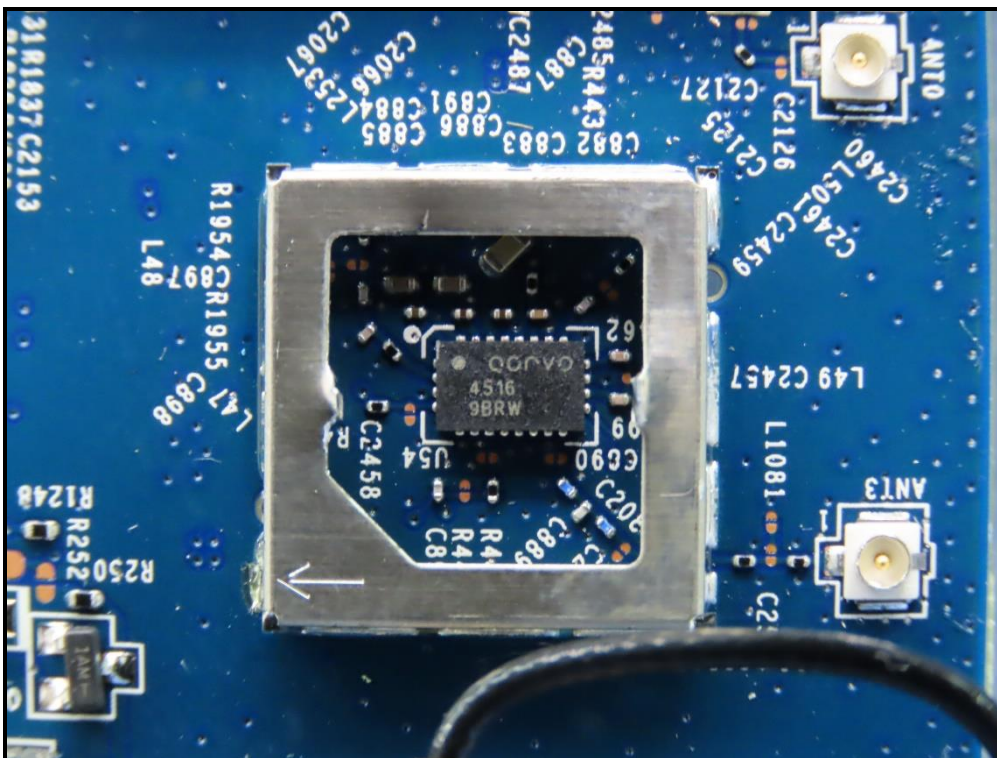

CONSTRUCTION PHOTOS OF EUT

Model: RAX50v2

Antenna