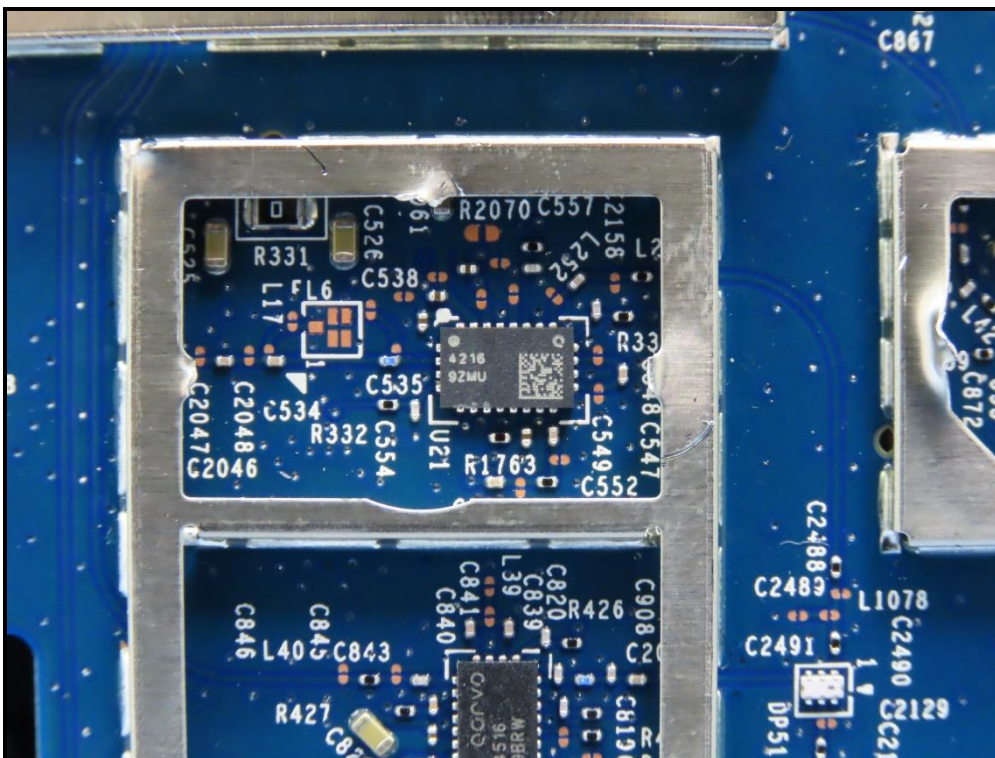

CONSTRUCTION PHOTOS OF EUT

Model: RAX50v2

Antenna