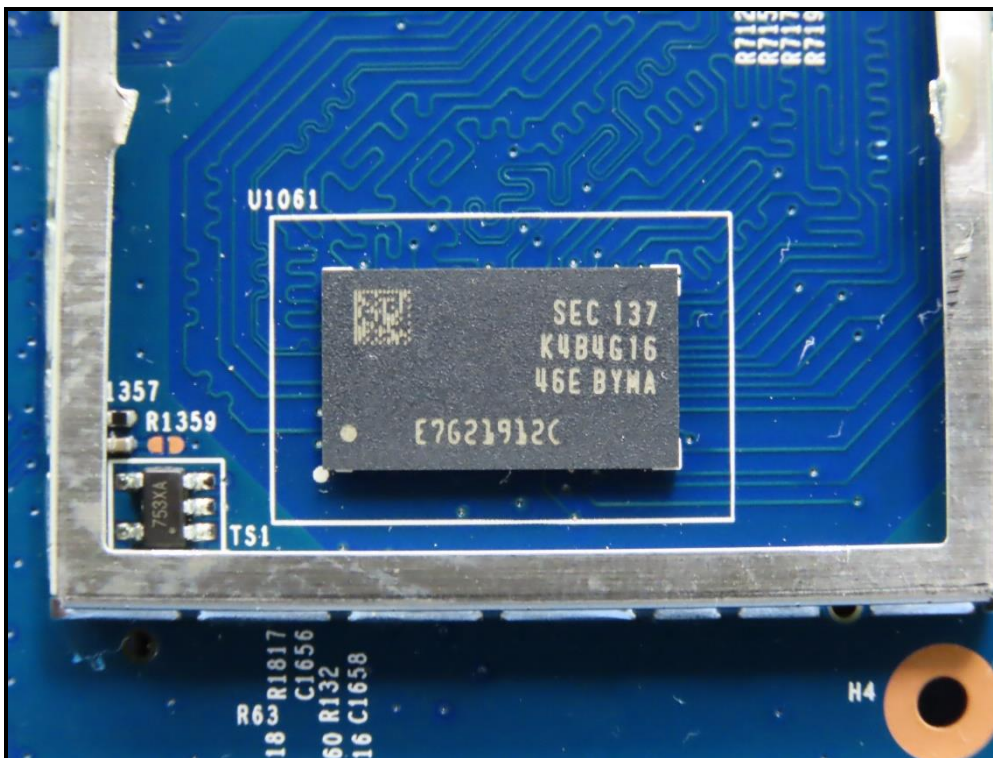

CONSTRUCTION PHOTOS OF EUT

Model: RAX50v2

Antenna