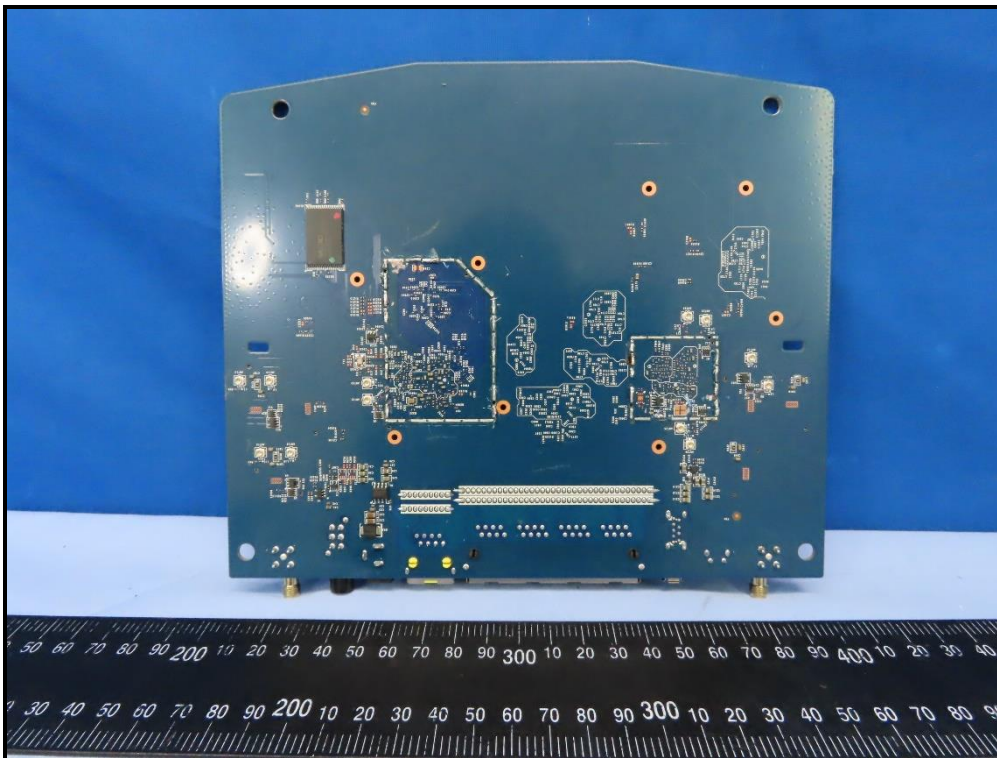

CONSTRUCTION PHOTOS OF EUT

Model: RAX50v2

Antenna