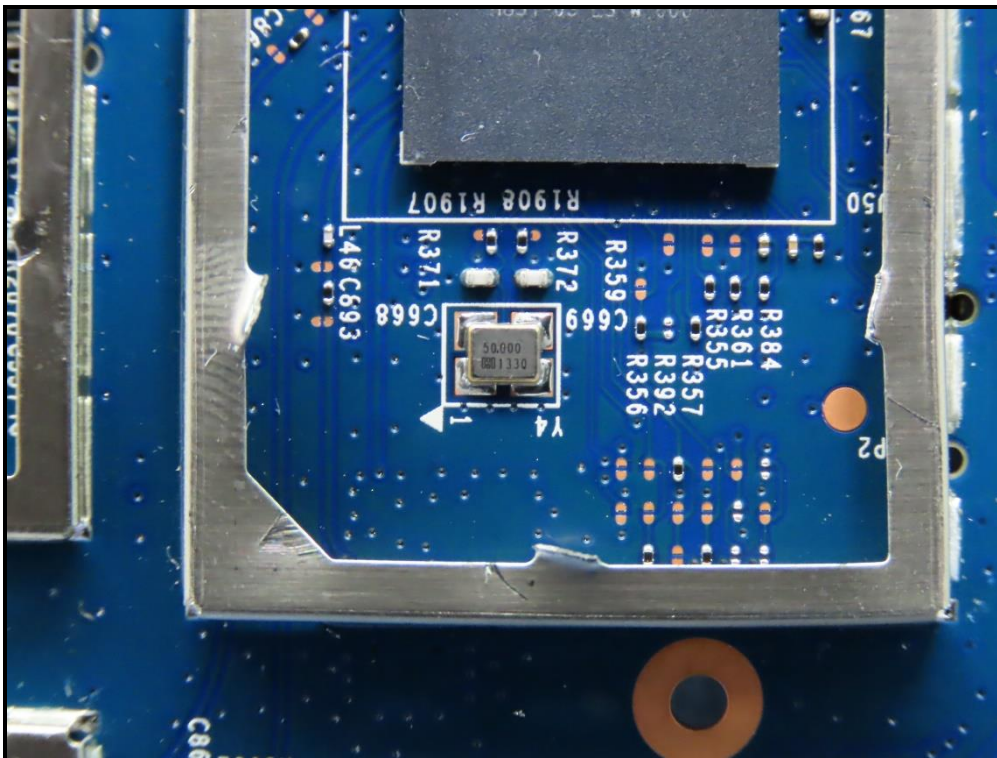

CONSTRUCTION PHOTOS OF EUT

Model: RAX50v2

Antenna