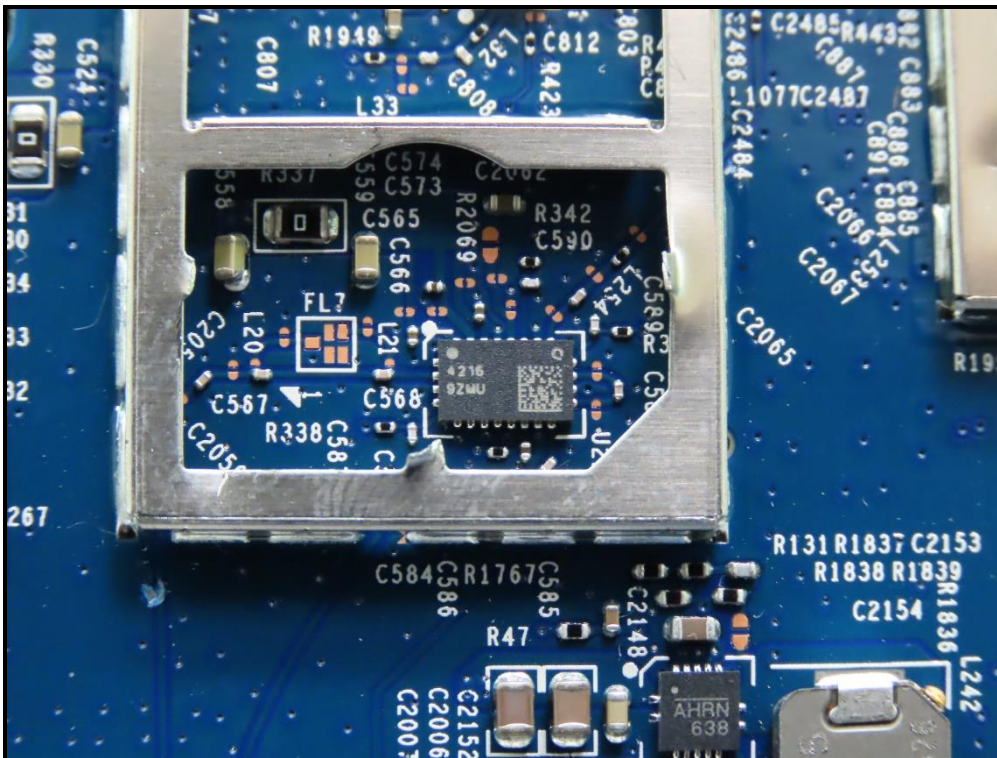

CONSTRUCTION PHOTOS OF EUT

Model: RAX50v2

Antenna