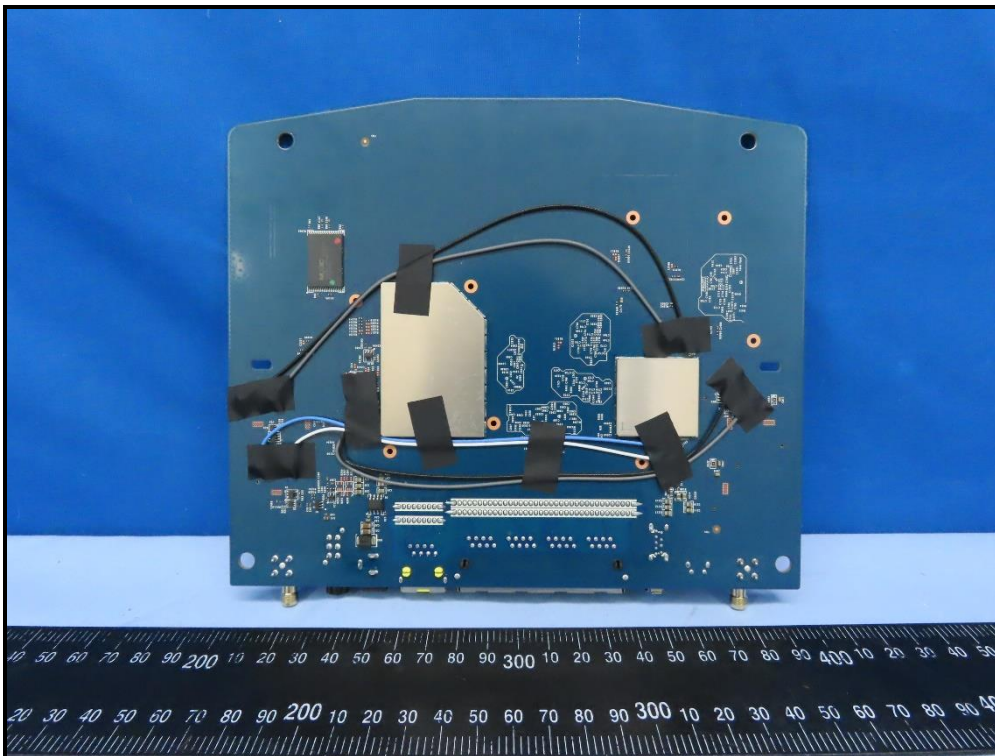

CONSTRUCTION PHOTOS OF EUT

Model: RAX50v2

Antenna