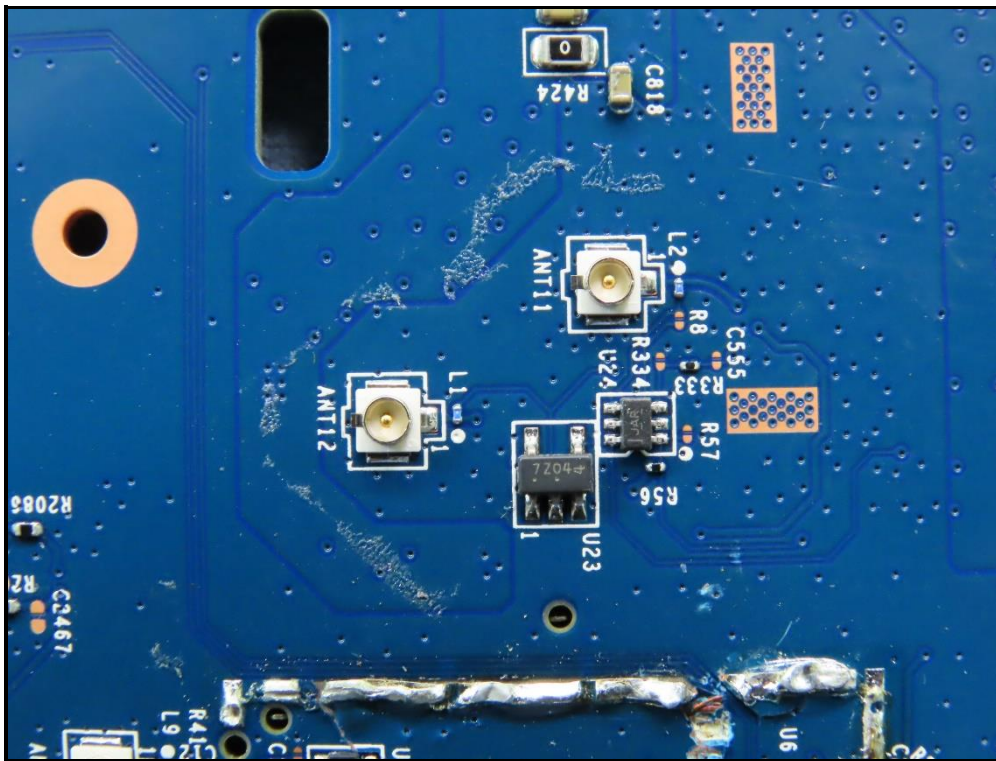

CONSTRUCTION PHOTOS OF EUT

Model: RAX50v2

Antenna