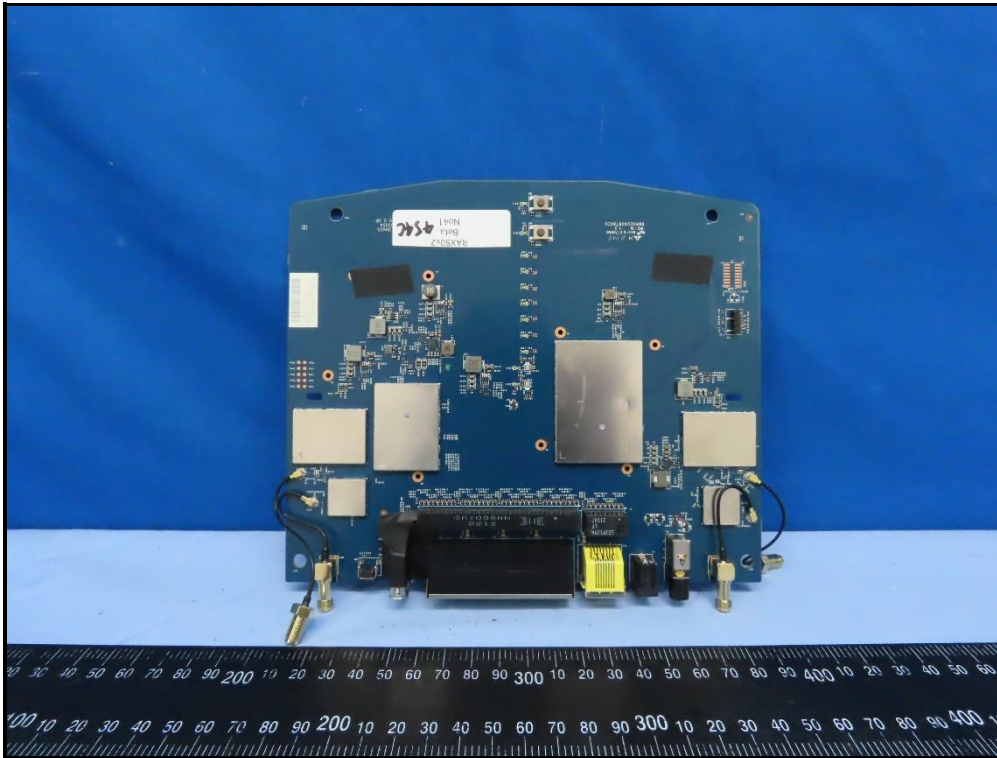

CONSTRUCTION PHOTOS OF EUT

Model: RAX50v2

Antenna