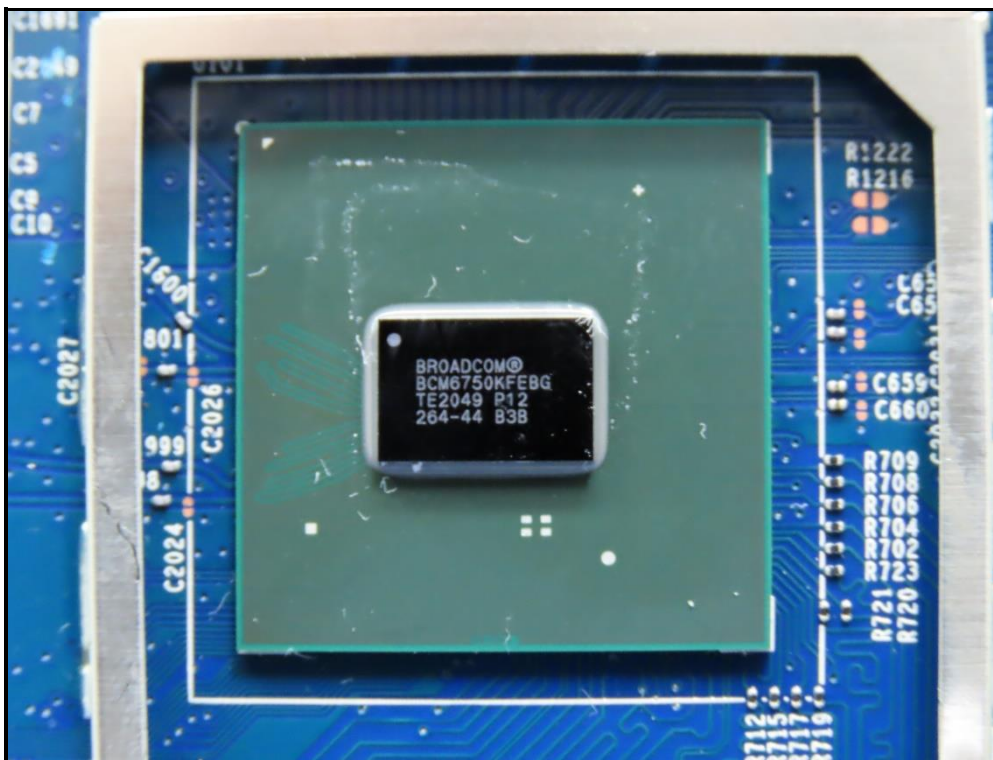

CONSTRUCTION PHOTOS OF EUT

Model: RAX50v2

Antenna