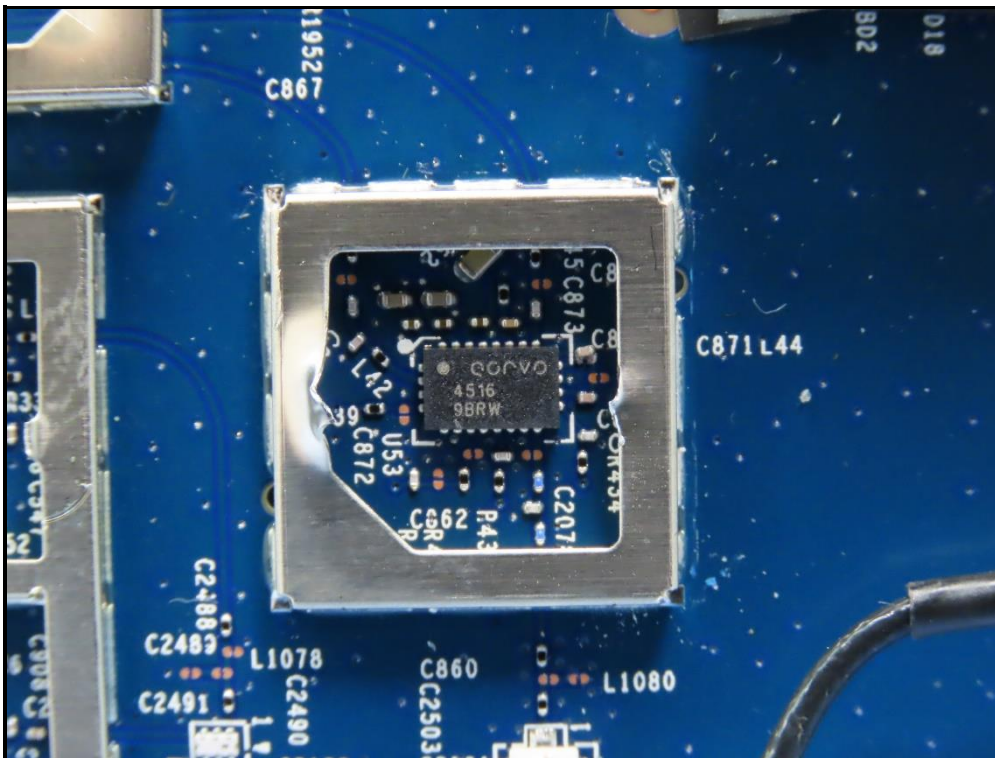

CONSTRUCTION PHOTOS OF EUT

Model: RAX50v2

Antenna