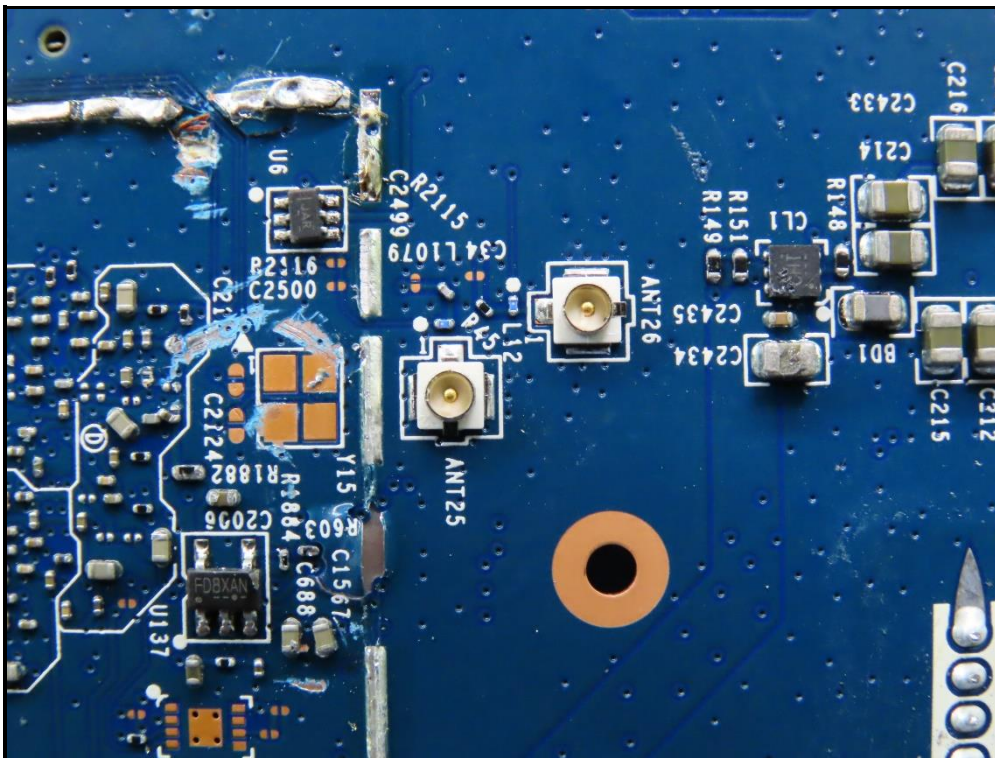

CONSTRUCTION PHOTOS OF EUT

Model: RAX50v2

Antenna