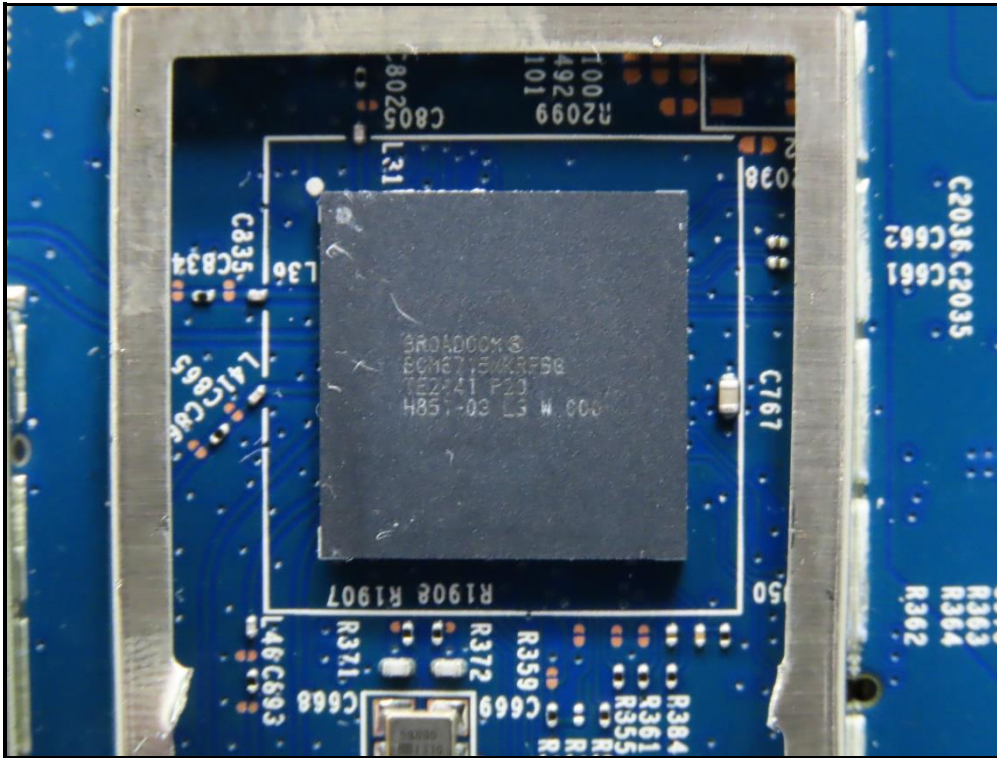

CONSTRUCTION PHOTOS OF EUT

Model: RAX50v2

Antenna