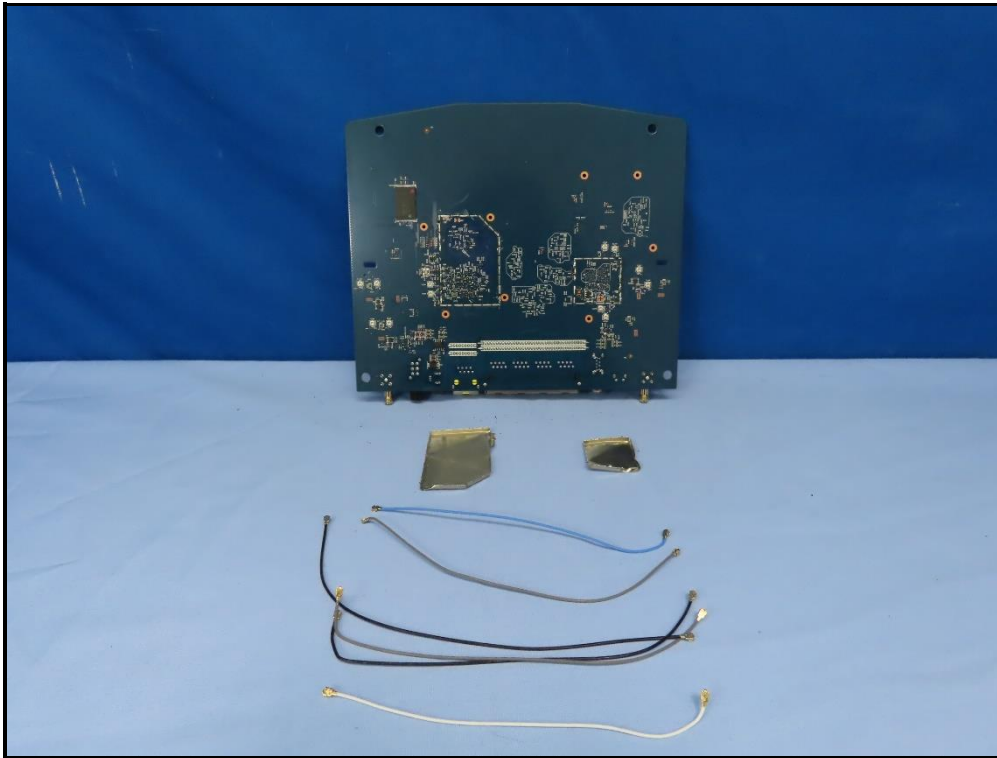

CONSTRUCTION PHOTOS OF EUT

Model: RAX50v2

Antenna