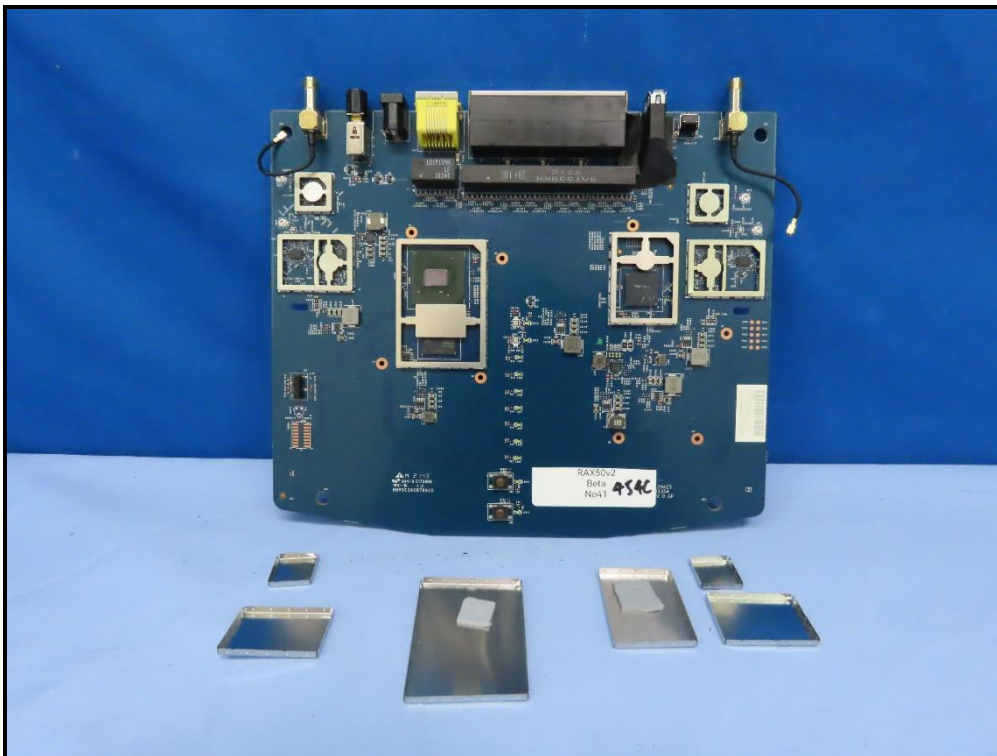

CONSTRUCTION PHOTOS OF EUT

Model: RAX50v2

Antenna