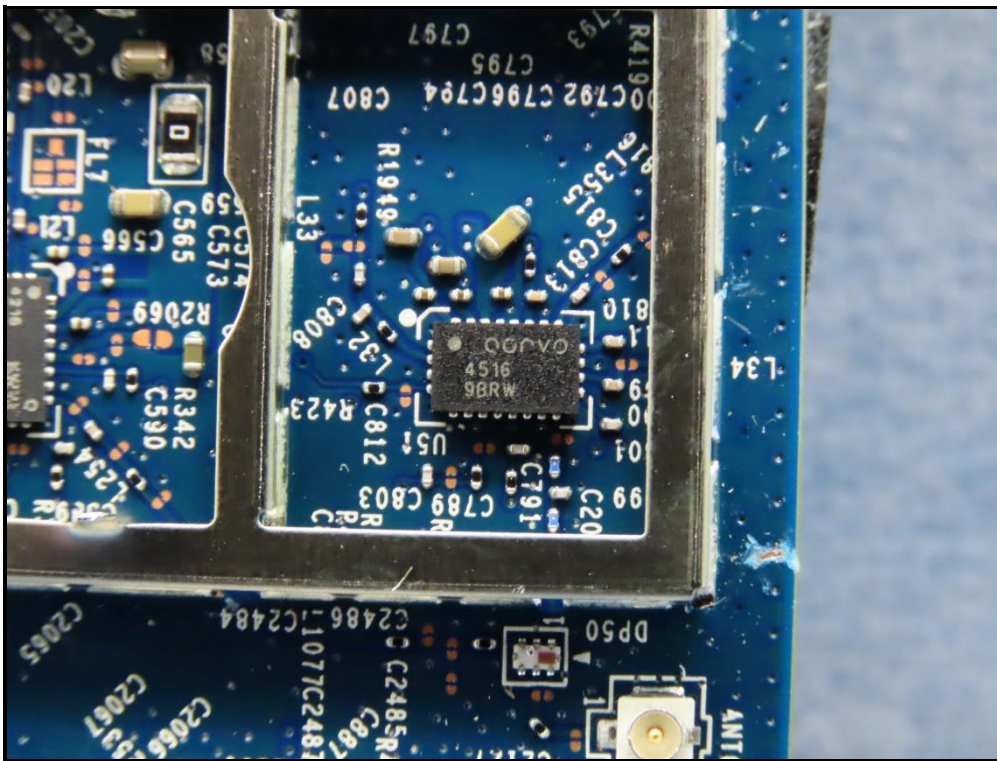

CONSTRUCTION PHOTOS OF EUT

Model: RAX50v2

Antenna