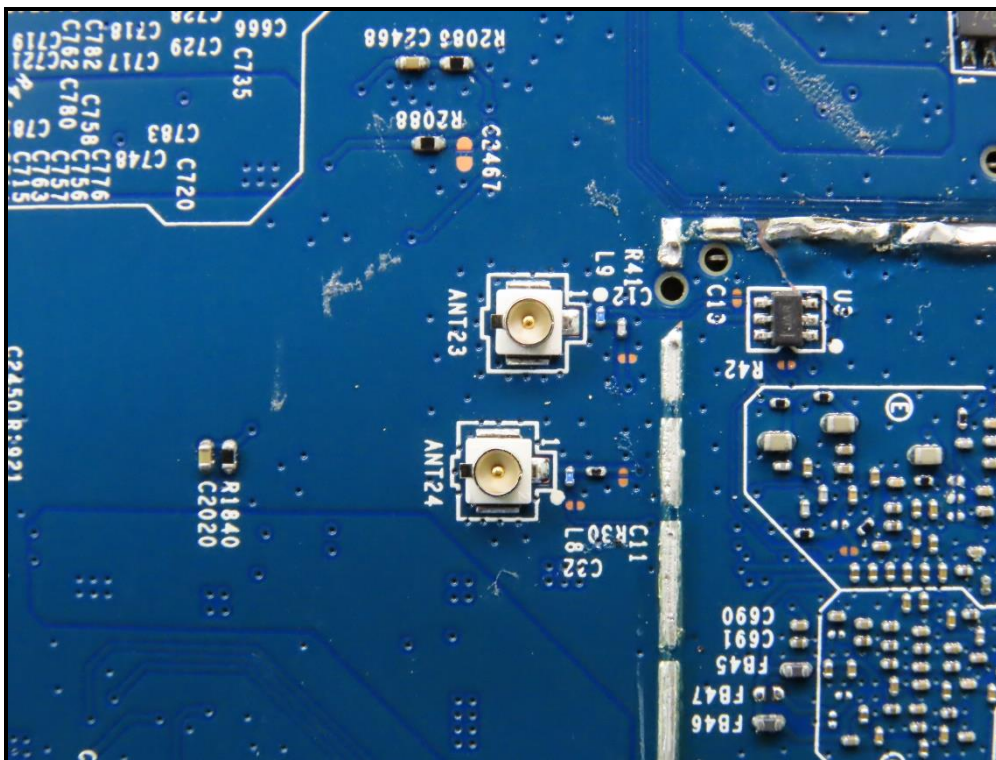

CONSTRUCTION PHOTOS OF EUT

Model: RAX50v2

Antenna