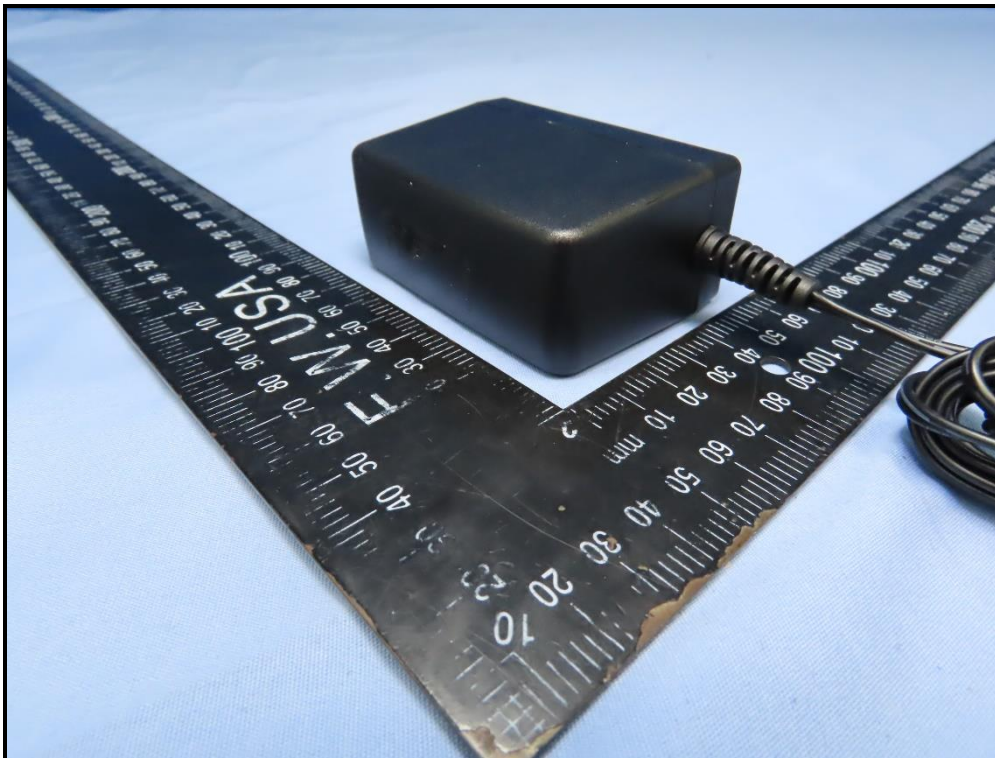

CONSTRUCTION PHOTOS OF EUT

Model: RAX50v2

Model: RAX43v2

BUREAU
VERITAS

Model: XR1000v2

Adapter (Model: ADS-40FPA-12)

Adapter (Model: 2ABL030F 1 NA)

RJ45 Cable