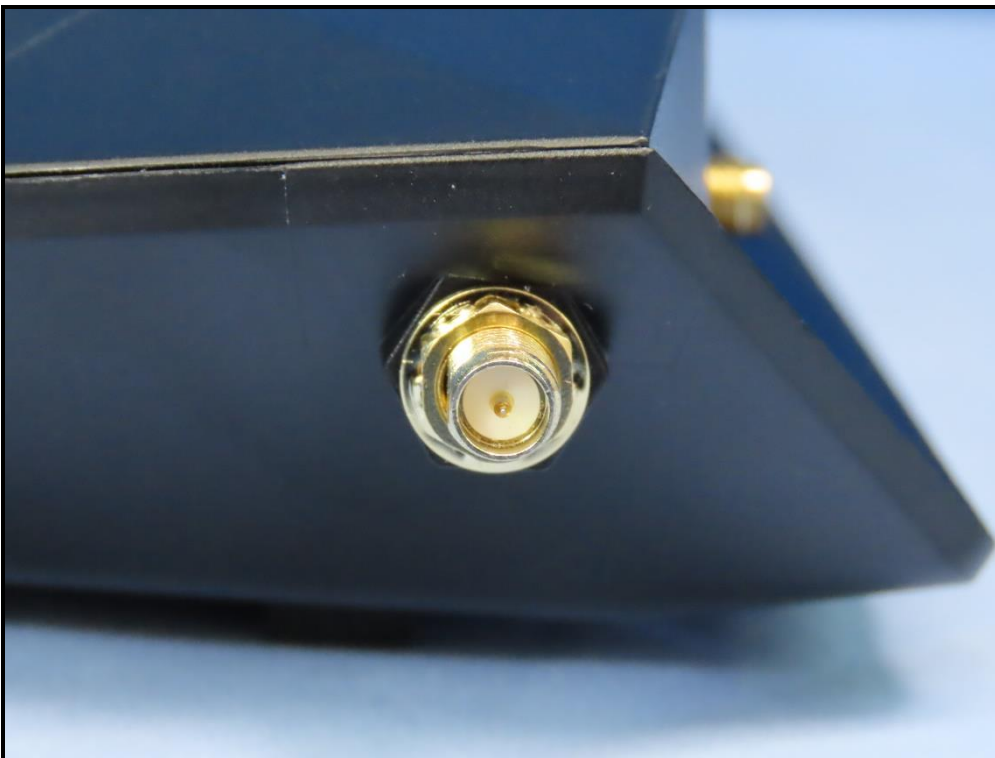

CONSTRUCTION PHOTOS OF EUT

Model: RAX50v2

Model: RAX43v2

BUREAU
VERITAS

Model: XR1000v2

Adapter (Model: ADS-40FPA-12)

Adapter (Model: 2ABL030F 1 NA)

RJ45 Cable