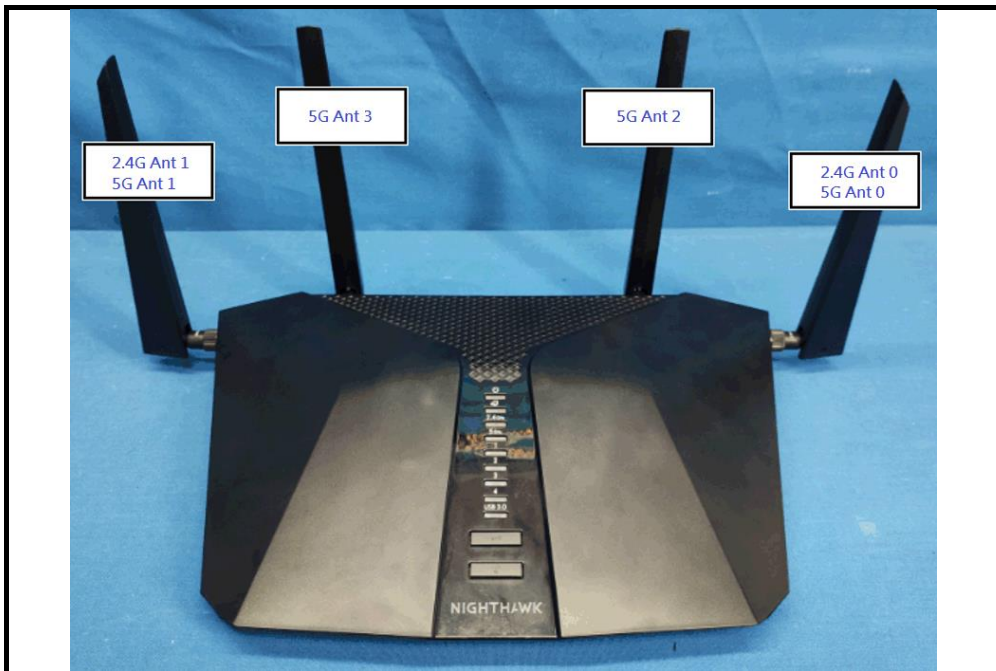

CONSTRUCTION PHOTOS OF EUT

Model: RAX50v2

Model: RAX43v2

BUREAU
VERITAS

Model: XR1000v2

Adapter (Model: ADS-40FPA-12)

Adapter (Model: 2ABL030F 1 NA)

RJ45 Cable