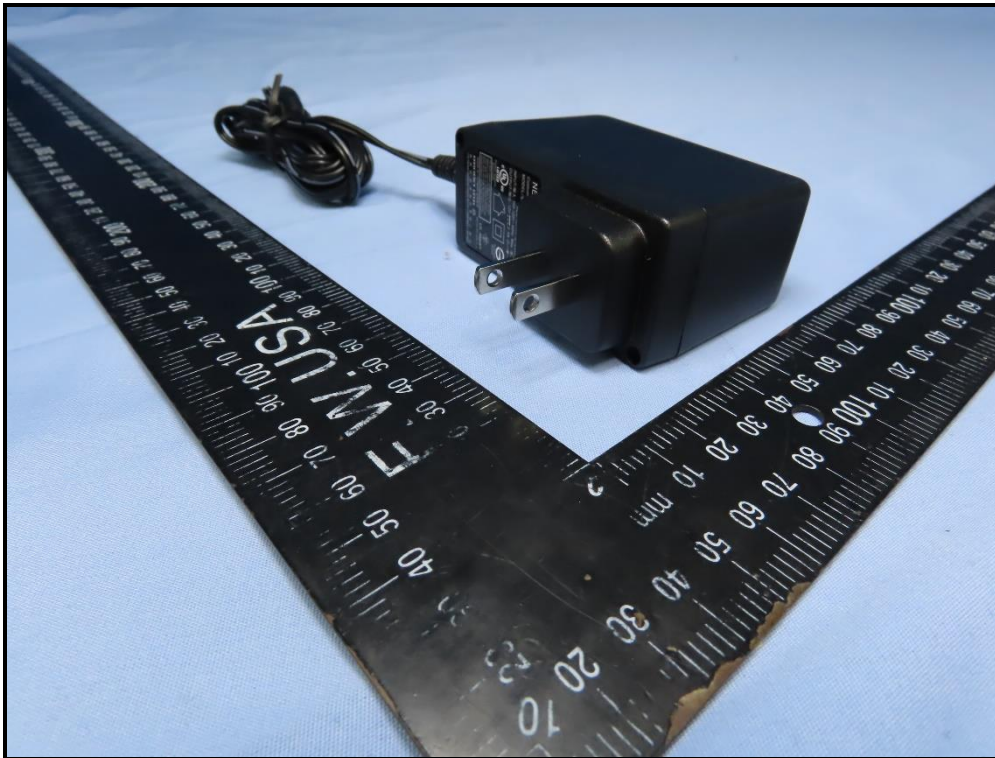

CONSTRUCTION PHOTOS OF EUT

Model: RAX50v2

Model: RAX43v2

BUREAU
VERITAS

Model: XR1000v2

Adapter (Model: ADS-40FPA-12)

Adapter (Model: 2ABL030F 1 NA)

RJ45 Cable