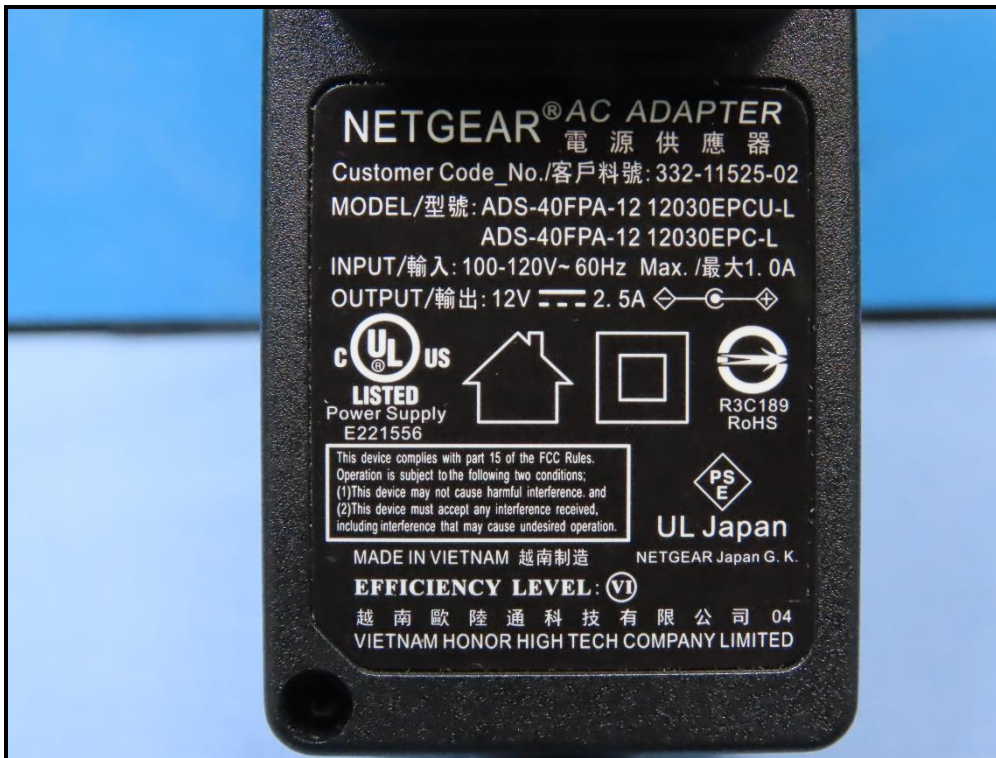

CONSTRUCTION PHOTOS OF EUT

Model: RAX50v2

Model: RAX43v2

BUREAU
VERITAS

Model: XR1000v2

Adapter (Model: ADS-40FPA-12)

Adapter (Model: 2ABL030F 1 NA)

RJ45 Cable