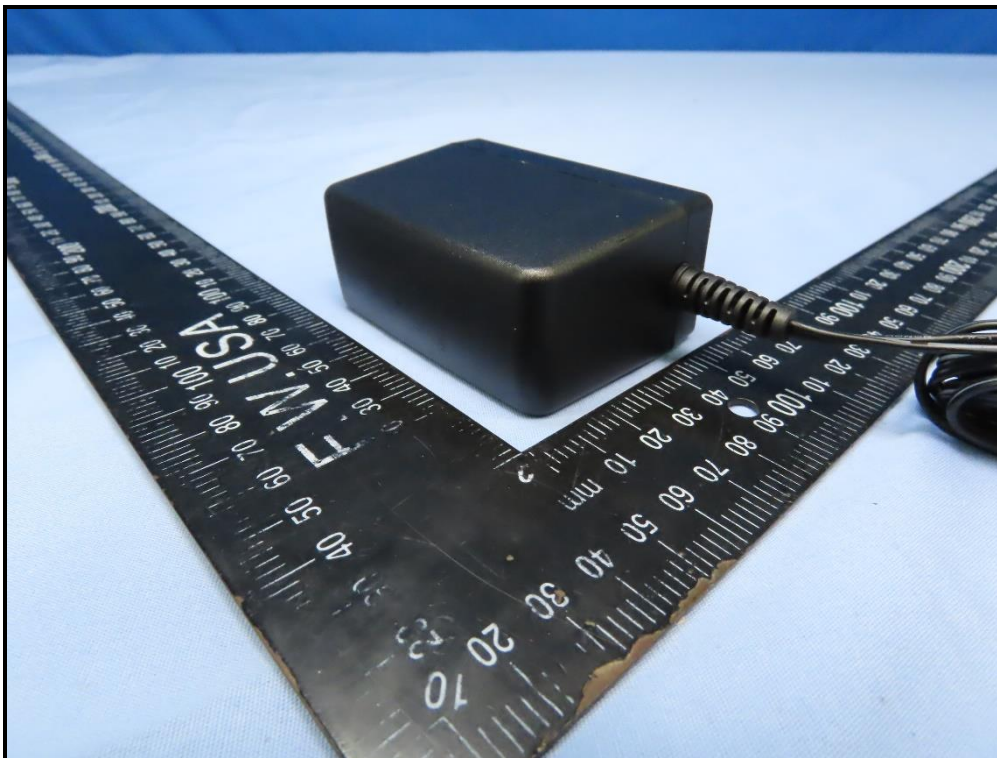

CONSTRUCTION PHOTOS OF EUT

Model: RAX50v2

Model: RAX43v2

BUREAU
VERITAS

Model: XR1000v2

Adapter (Model: ADS-40FPA-12)

Adapter (Model: 2ABL030F 1 NA)

RJ45 Cable