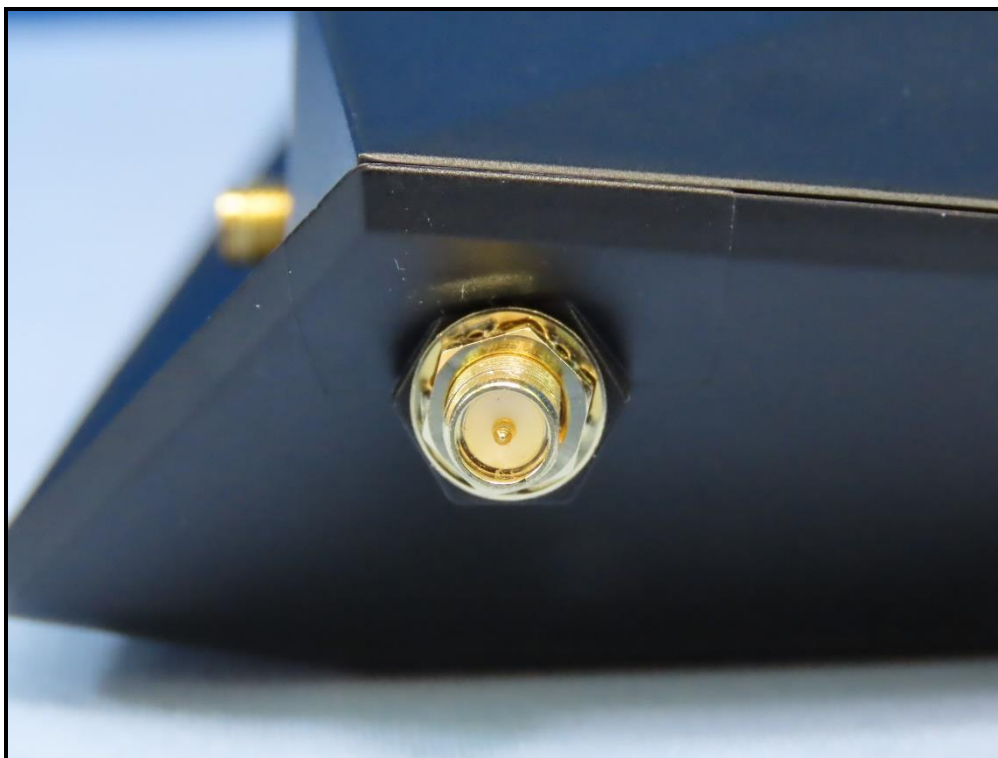

CONSTRUCTION PHOTOS OF EUT

Model: RAX50v2

Model: RAX43v2

BUREAU
VERITAS

Model: XR1000v2

Adapter (Model: ADS-40FPA-12)

Adapter (Model: 2ABL030F 1 NA)

RJ45 Cable