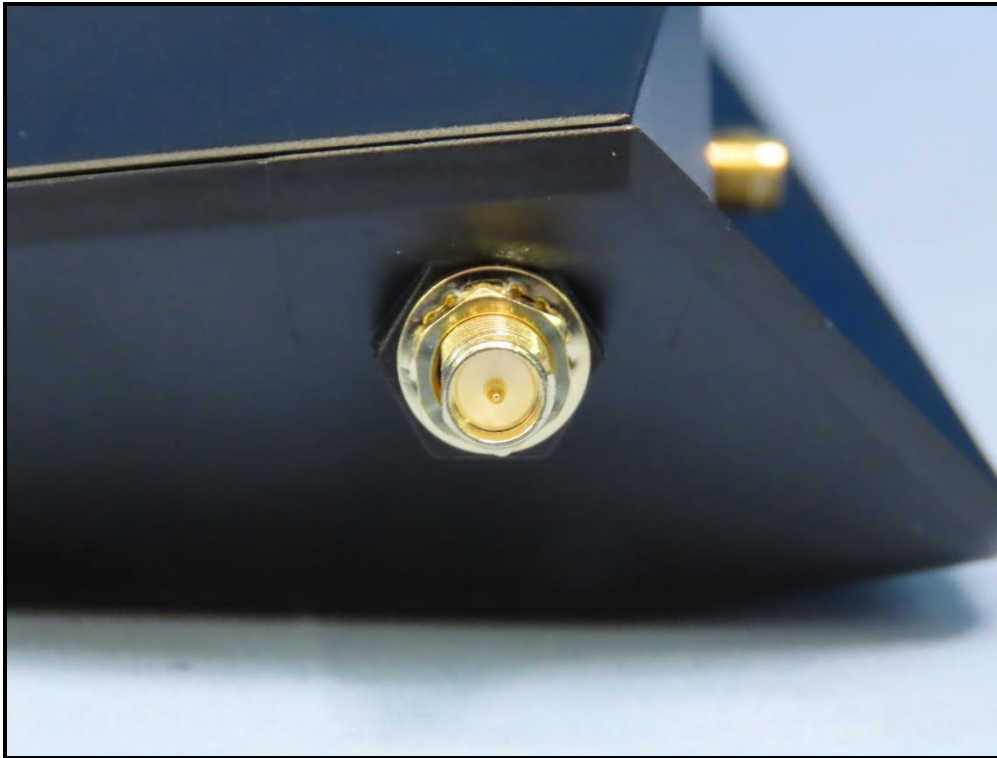

CONSTRUCTION PHOTOS OF EUT

Model: RAX50v2

Model: RAX43v2

BUREAU
VERITAS

Model: XR1000v2

Adapter (Model: ADS-40FPA-12)

Adapter (Model: 2ABL030F 1 NA)

RJ45 Cable