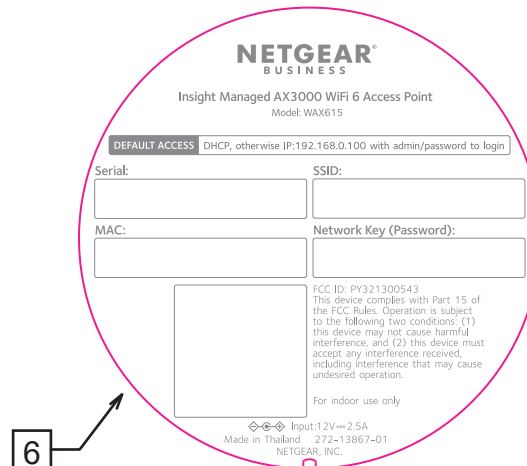

REV	DESCRIPTION OF REVISION	ENG APPD	DATE
01	INITIAL DOCUMENT CREATION	AHAN	31AUG2021
02	ADDED FCC ID	AHAN	2SEPT2021
03	ADDED SPACE BETWEEN NETGEAR AND INC. ADDED INDOOR	AHAN	25JAN2022

NOTE:

1. REFER TO NETGEAR SPEC. DOC-00093 FOR COLOR TOLERANCES.
2. INK COLOR IS SHOWN TO THE RIGHT.
3. DIE LINES ARE MAGENTA COLOR AND DO NOT PRINT.
4. MAC & SERIAL NUMBERS TO BE PRINTED BY THE ODM.
5. SEE NTGR DOC-00112 FOR SN STANDARD.

6. QR CODE SIZE AND LOCATION OF LABEL TO BE SPECIFIED BY NETGEAR OPERATION ENGINEER

EXAMPLE QR CODE CONTENT:

```
{
  Serial no: 4D825CEY002A,
  MAC address: 2C3033087B2F,
  MODEL: WAC540NA,
  Default SSID: NETGEAR087B2F-SETUP,
  Default WiFi password: sharedsecret
}
```

7. INSURE COUNTRY OF ORIGIN IS CORRECT.

- A. IF COUNTRY OF ORIGIN IS PRE-PRINTED, UNHIDE THE APPROPRIATE COUNTRY OF ORIGIN LAYER AND INCLUDE COUNTRY OF ORIGIN ON LABEL.
- B. IF COUNTRY OF ORIGIN IS POST-PRINTED USING A THERMAL PRINTER (OR EQUIVALENT), OMIT TEXT FROM ARTWORK (USE LAYERS).

6

7