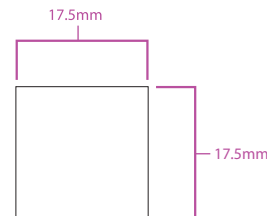

Pantone Cool Gray 8C

AUTHOR: AHAN	TITLE: AW,PLBL,WAX615NA,V1	NETGEAR	
SHEET: 1 of 1	THIS DOCUMENT AND THE DATA DISCLOSED HEREIN OR WHEREWITH IS NOT TO BE REPRODUCED, USED OR DISCLOSED IN WHOLE OR IN PART TO ANYONE WITHOUT THE PERMISSION OF NETGEAR, INC.	P/N: AW-15031-01	REV: 03