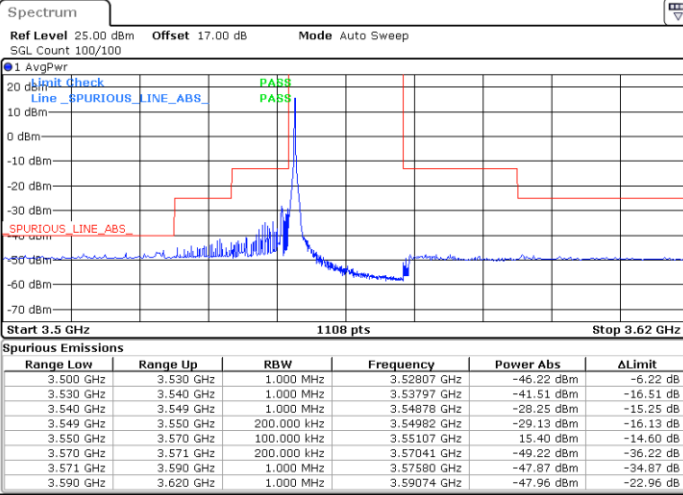

LTE Band 48 / 20MHz

16QAM

Lowest Channel / 1RB0

Lowest Channel / 1RBmax

Date: 6.DEC.2021 20:00:31

Date: 6.DEC.2021 20:23:09

Lowest Channel / FullIRB

N/A

Date: 6.DEC.2021 20:13:19

LTE Band 48 / 20MHz

16QAM

Middle Channel / 1RB0

Middle Channel / 1RBmax

Date: 6.DEC.2021 20:07:10

Date: 6.DEC.2021 20:26:51

Middle Channel / FullIRB

N/A

Date: 6.DEC.2021 20:16:59

LTE Band 48 / 20MHz

16QAM

Highest Channel / 1RB0

Highest Channel / 1RBmax

Range Low	Range Up	RBW	Frequency	Power Abs	ΔLimit
3.630 GHz	3.660 GHz	1.000 MHz	3.65896 GHz	-45.16 dBm	-20.16 dB
3.660 GHz	3.679 GHz	1.000 MHz	3.67872 GHz	-30.39 dBm	-17.39 dB
3.679 GHz	3.680 GHz	200.000 kHz	3.67999 GHz	-27.36 dBm	-14.36 dB
3.680 GHz	3.700 GHz	100.000 kHz	3.68107 GHz	15.17 dBm	-14.83 dB
3.700 GHz	3.701 GHz	200.000 kHz	3.70030 GHz	-51.33 dBm	-38.33 dB
3.701 GHz	3.710 GHz	1.000 MHz	3.70309 GHz	-46.69 dBm	-33.69 dB
3.710 GHz	3.720 GHz	1.000 MHz	3.71035 GHz	-46.95 dBm	-21.95 dB
3.720 GHz	3.750 GHz	1.000 MHz	3.72757 GHz	-48.82 dBm	-8.82 dB