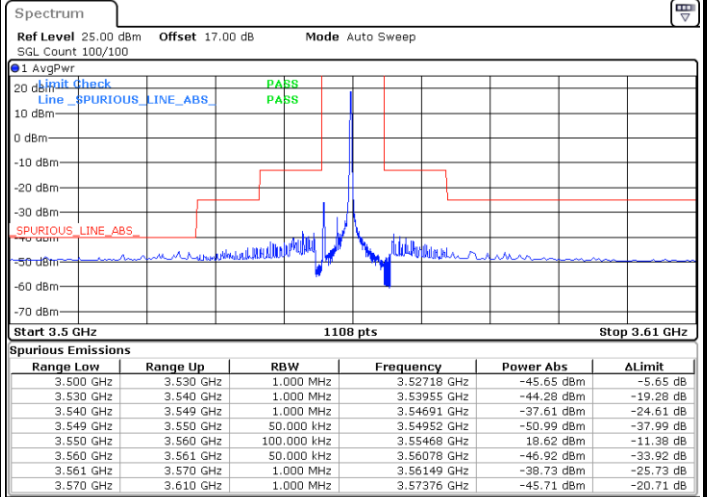

Date: 6.DEC.2021 20:10:11

Date: 6.DEC.2021 20:29:52

Highest Channel / FullIRB

N/A

Range Low	Range Up	RBW	Frequency	Power Abs	ΔLimit
3.630 GHz	3.660 GHz	1.000 MHz	3.65837 GHz	-44.15 dBm	-19.15 dB
3.660 GHz	3.679 GHz	1.000 MHz	3.67891 GHz	-34.84 dBm	-21.84 dB
3.679 GHz	3.680 GHz	200.000 kHz	3.67984 GHz	-36.36 dBm	-23.36 dB
3.680 GHz	3.700 GHz	100.000 kHz	3.68861 GHz	-3.96 dBm	-33.96 dB
3.700 GHz	3.701 GHz	200.000 kHz	3.70017 GHz	-36.72 dBm	-23.72 dB
3.701 GHz	3.710 GHz	1.000 MHz	3.70194 GHz	-35.06 dBm	-22.06 dB
3.710 GHz	3.720 GHz	1.000 MHz	3.71015 GHz	-40.09 dBm	-15.09 dB
3.720 GHz	3.750 GHz	1.000 MHz	3.72015 GHz	-44.46 dBm	-4.46 dB

Date: 6.DEC.2021 20:20:02

LTE Band 48 / 5MHz

64QAM

Lowest Channel / 1RB0

Lowest Channel / 1RBmax

Date: 6.DEC.2021 18:04:19

Date: 6.DEC.2021 18:24:01

Lowest Channel / FullIRB

N/A

Date: 6.DEC.2021 18:14:11

LTE Band 48 / 5MHz

64QAM

Middle Channel / 1RB0

Middle Channel / 1RBmax

Date: 6.DEC.2021 18:06:30

Date: 6.DEC.2021 18:26:22

Middle Channel / FullIRB

N/A

Date: 6.DEC.2021 18:16:22

LTE Band 48 / 5MHz

64QAM

Highest Channel / 1RB0

Highest Channel / 1RBmax

Date: 6.DEC.2021 18:11:03