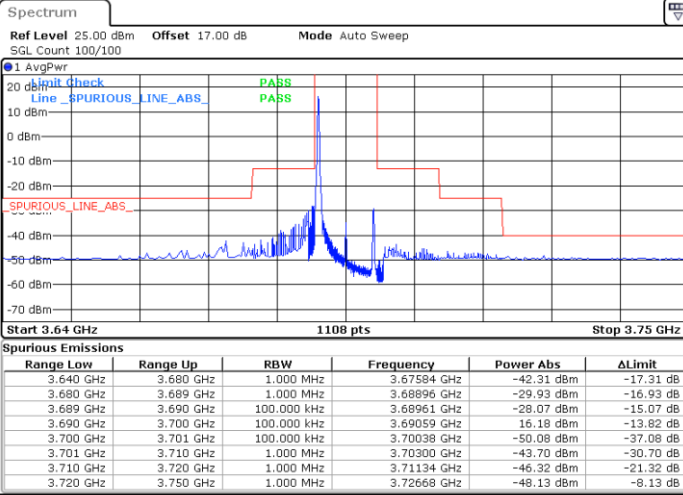

Date: 6.DEC.2021 18:54:03

LTE Band 48 / 10MHz

256QAM

MiddleChannel / 1RB0

Middle Channel / 1RBmax

Date: 6.DEC.2021 18:47:53

Date: 6.DEC.2021 19:06:53

Middle Channel / FullIRB

N/A

Date: 6.DEC.2021 18:57:05

LTE Band 48 / 10MHz

256QAM

Highest Channel / 1RB0

Highest Channel / 1RBmax

Date: 6.DEC.2021 18:50:58

Date: 6.DEC.2021 19:09:57

Highest Channel / FullIRB

N/A

Date: 6.DEC.2021 19:00:07

LTE Band 48 / 15MHz

256QAM

Lowest Channel / 1RB0

Lowest Channel / 1RBmax

Date: 6.DEC.2021 19:14:59

Date: 6.DEC.2021 19:34:42

Lowest Channel / FullIRB

N/A

Date: 6.DEC.2021 19:24:49

LTE Band 48 / 15MHz

256QAM

Middle Channel / 1RB0

Middle Channel / 1RBmax