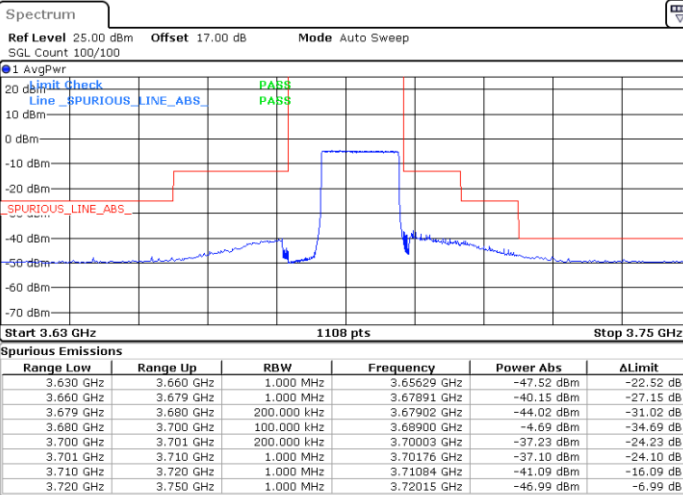

Date: 6.DEC.2021 19:34:42

Lowest Channel / FullIRB

N/A

Date: 6.DEC.2021 19:24:49

LTE Band 48 / 15MHz

256QAM

Middle Channel / 1RB0

Middle Channel / 1RBmax

Date: 6.DEC.2021 19:18:38

Date: 6.DEC.2021 19:38:22

Middle Channel / FullIRB

N/A

Date: 6.DEC.2021 19:28:30

LTE Band 48 / 15MHz

256QAM

Highest Channel / 1RB0

Highest Channel / 1RBmax

Date: 6.DEC.2021 19:21:42

Date: 6.DEC.2021 19:41:25

Highest Channel / FullIRB

N/A

Date: 6.DEC.2021 19:31:34

LTE Band 48 / 20MHz

256QAM

Lowest Channel / 1RB0

Lowest Channel / 1RBmax

Date: 6.DEC.2021 20:02:04

Date: 6.DEC.2021 20:24:43

Lowest Channel / FullIRB

N/A

Date: 6.DEC.2021 20:14:51

LTE Band 48 / 20MHz