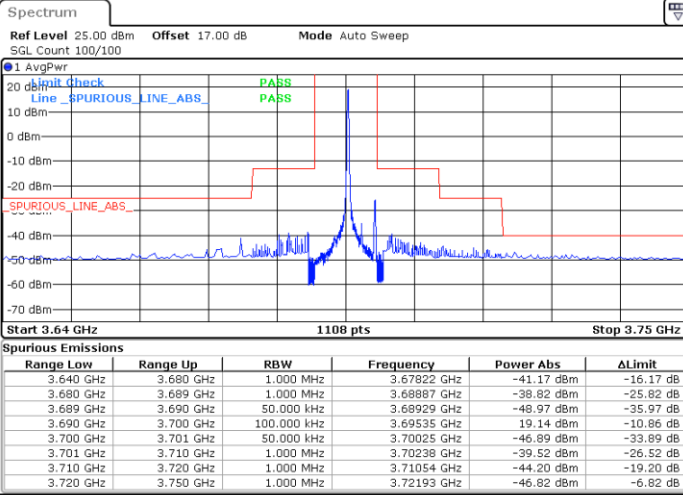

Middle Channel / FullIRB

N/A

Date: 6.DEC.2021 18:16:22

LTE Band 48 / 5MHz

64QAM

Highest Channel / 1RB0

Highest Channel / 1RBmax

Date: 6.DEC.2021 18:11:03

Date: 6.DEC.2021 18:30:54

Highest Channel / FullIRB

N/A

Date: 6.DEC.2021 18:20:56

LTE Band 48 / 10MHz

64QAM

Lowest Channel / 1RB0

Lowest Channel / 1RBmax