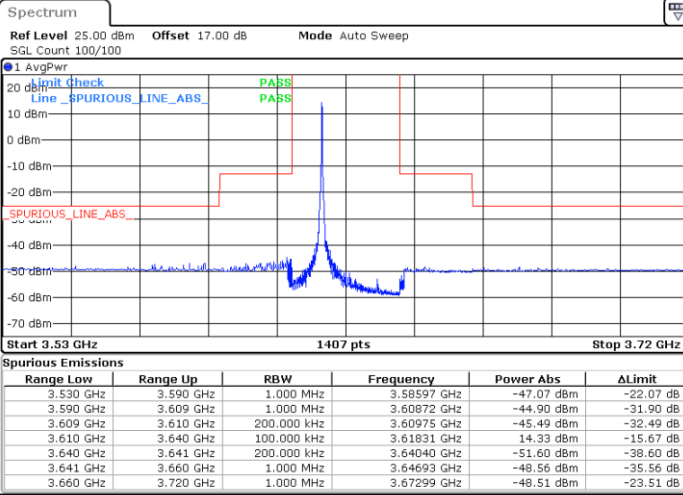

Highest Channel / 1RB0

Highest Channel / 1RBmax

Date: 6.DEC.2021 18:50:11

Date: 6.DEC.2021 19:09:11

Highest Channel / FullIRB

N/A

Date: 6.DEC.2021 18:59:21

LTE Band 48 / 15MHz

64QAM

Lowest Channel / 1RB0

Lowest Channel / 1RBmax

Date: 6.DEC.2021 19:14:12

Date: 6.DEC.2021 19:33:56

Lowest Channel / FullIRB

N/A

Date: 6.DEC.2021 19:24:03

LTE Band 48 / 15MHz

64QAM

Middle Channel / 1RB0

Middle Channel / 1RBmax

Date: 6.DEC.2021 19:16:22

Date: 6.DEC.2021 19:36:07

Middle Channel / FullIRB

N/A

Date: 6.DEC.2021 19:26:13

LTE Band 48 / 15MHz

64QAM

Highest Channel / 1RB0

Highest Channel / 1RBmax

Date: 6.DEC.2021 19:20:56

Date: 6.DEC.2021 19:40:40

Highest Channel / FullIRB