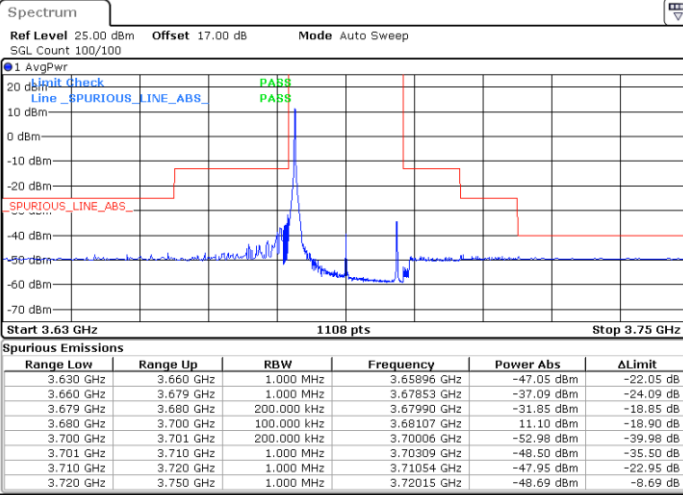

Highest Channel / 1RBmax

Date: 6.DEC.2021 19:21:42

Date: 6.DEC.2021 19:41:25

Highest Channel / FullIRB

N/A

Date: 6.DEC.2021 19:31:34

LTE Band 48 / 20MHz

256QAM

Lowest Channel / 1RB0

Lowest Channel / 1RBmax

Date: 6.DEC.2021 20:02:04

Date: 6.DEC.2021 20:24:43

Lowest Channel / FullIRB

N/A

Date: 6.DEC.2021 20:14:51

LTE Band 48 / 20MHz

256QAM

Middle Channel / 1RB0

Middle Channel / 1RBmax

Date: 6.DEC.2021 20:08:40

Date: 6.DEC.2021 20:28:21

Middle Channel / FullIRB

N/A

Date: 6.DEC.2021 20:18:31

LTE Band 48 / 20MHz

256QAM

Highest Channel / 1RB0

Highest Channel / 1RBmax

Date: 6.DEC.2021 20:11:43

Date: 6.DEC.2021 20:31:22

Highest Channel / FullIRB

N/A