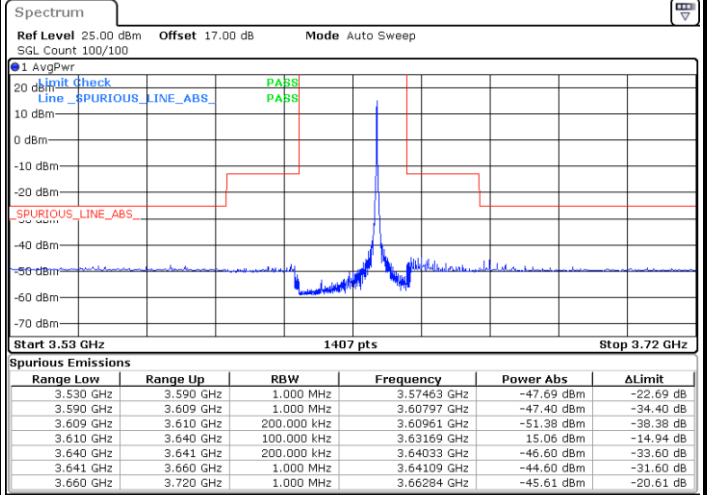

Highest Channel / 1RB0

Highest Channel / 1RBmax

Date: 6.DEC.2021 18:50:11

Date: 6.DEC.2021 19:09:11

Highest Channel / FullIRB

N/A

Date: 6.DEC.2021 18:59:21

LTE Band 48 / 15MHz

64QAM

Lowest Channel / 1RB0

Lowest Channel / 1RBmax

Date: 6.DEC.2021 19:14:12

Date: 6.DEC.2021 19:33:56

Lowest Channel / FullIRB

N/A

Date: 6.DEC.2021 19:24:03

LTE Band 48 / 15MHz

64QAM

Middle Channel / 1RB0

Middle Channel / 1RBmax

Date: 6.DEC.2021 19:16:22

Date: 6.DEC.2021 19:36:07

Middle Channel / FullIRB

N/A

Date: 6.DEC.2021 19:26:13

LTE Band 48 / 15MHz

64QAM

Highest Channel / 1RB0

Highest Channel / 1RBmax

Date: 6.DEC.2021 19:20:56

Date: 6.DEC.2021 19:40:40

Highest Channel / FullIRB