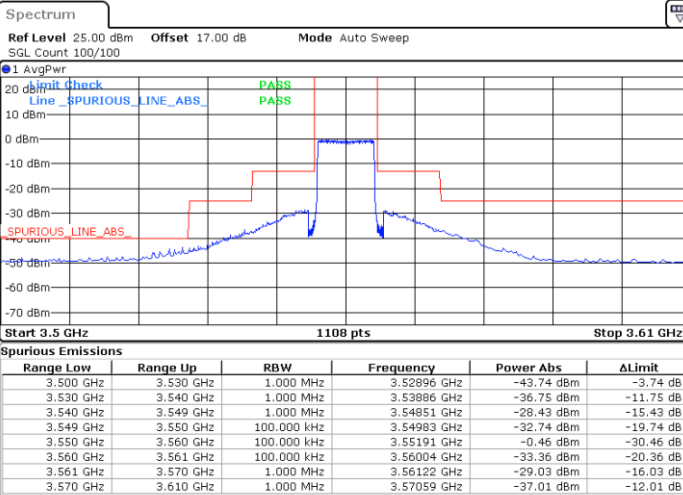

256QAM

Highest Channel / 1RB0

Highest Channel / 1RBmax

Date: 6.DEC.2021 18:11:49

Date: 6.DEC.2021 18:31:40

Highest Channel / FullIRB

N/A

Date: 6.DEC.2021 18:21:43

LTE Band 48 / 10MHz

256QAM

Lowest Channel / 1RB0

Lowest Channel / 1RBmax

Date: 6.DEC.2021 18:43:51

Date: 6.DEC.2021 19:03:14

Lowest Channel / FullIRB

N/A

Date: 6.DEC.2021 18:54:03

LTE Band 48 / 10MHz

256QAM

MiddleChannel / 1RB0

Middle Channel / 1RBmax

Date: 6.DEC.2021 18:47:53

Date: 6.DEC.2021 19:06:53

Middle Channel / FullIRB

N/A

Date: 6.DEC.2021 18:57:05

LTE Band 48 / 10MHz

256QAM

Highest Channel / 1RB0

Highest Channel / 1RBmax

Date: 6.DEC.2021 18:50:58

Date: 6.DEC.2021 19:09:57