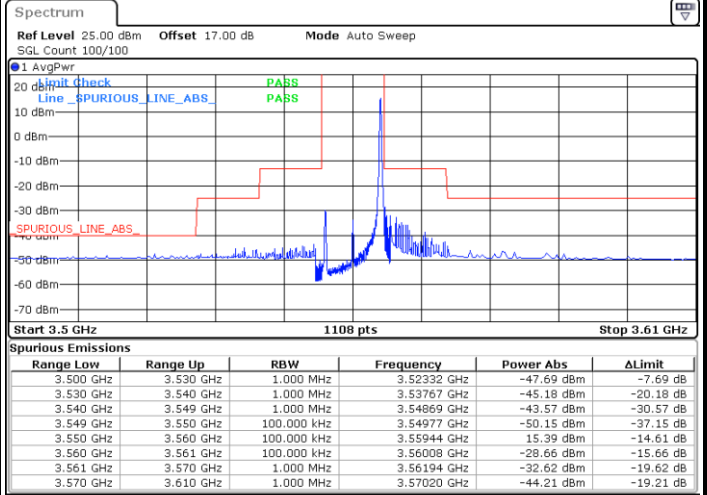

Middle Channel / 1RB0

Middle Channel / 1RBmax

Date: 6.DEC.2021 18:08:46

Date: 6.DEC.2021 18:28:38

Middle Channel / FullIRB

N/A

Date: 6.DEC.2021 18:18:38

LTE Band 48 / 5MHz

256QAM

Highest Channel / 1RB0

Highest Channel / 1RBmax

Date: 6.DEC.2021 18:11:49

Date: 6.DEC.2021 18:31:40

Highest Channel / FullIRB

N/A

Date: 6.DEC.2021 18:21:43

LTE Band 48 / 10MHz

256QAM

Lowest Channel / 1RB0

Lowest Channel / 1RBmax

Date: 6.DEC.2021 18:43:51

Date: 6.DEC.2021 19:03:14

Lowest Channel / FullIRB

N/A

Date: 6.DEC.2021 18:54:03

LTE Band 48 / 10MHz

256QAM

MiddleChannel / 1RB0

Middle Channel / 1RBmax

Date: 6.DEC.2021 18:47:53

Date: 6.DEC.2021 19:06:53

Middle Channel / FullIRB