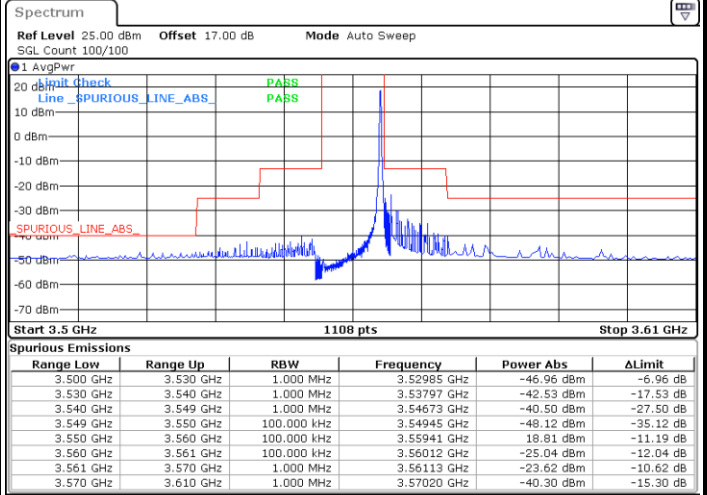

Middle Channel / FullIRB

N/A

Date: 6.DEC.2021 18:16:22

LTE Band 48 / 5MHz

64QAM

Highest Channel / 1RB0

Highest Channel / 1RBmax

Date: 6.DEC.2021 18:11:03

Date: 6.DEC.2021 18:30:54

Highest Channel / FullIRB

N/A

Date: 6.DEC.2021 18:20:56

LTE Band 48 / 10MHz

64QAM

Lowest Channel / 1RB0

Lowest Channel / 1RBmax

Date: 6.DEC.2021 18:43:05

Date: 6.DEC.2021 19:02:28

Lowest Channel / FullIRB

N/A

Date: 6.DEC.2021 18:53:17

LTE Band 48 / 10MHz

64QAM

MiddleChannel / 1RB0