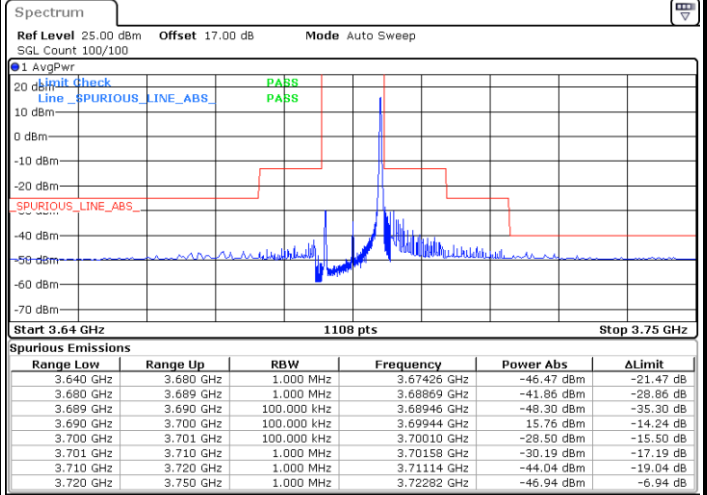

Date: 6.DEC.2021 18:54:03

LTE Band 48 / 10MHz

256QAM

MiddleChannel / 1RB0

Middle Channel / 1RBmax

Date: 6.DEC.2021 18:47:53

Date: 6.DEC.2021 19:06:53

Middle Channel / FullIRB

N/A

Date: 6.DEC.2021 18:57:05

LTE Band 48 / 10MHz

256QAM

Highest Channel / 1RB0

Highest Channel / 1RBmax

Date: 6.DEC.2021 18:50:58

Date: 6.DEC.2021 19:09:57

Highest Channel / FullIRB

N/A

Date: 6.DEC.2021 19:00:07

LTE Band 48 / 15MHz

256QAM

Lowest Channel / 1RB0

Lowest Channel / 1RBmax

Date: 6.DEC.2021 19:14:59

Date: 6.DEC.2021 19:34:42

Lowest Channel / FullIRB

N/A

Date: 6.DEC.2021 19:24:49

LTE Band 48 / 15MHz

256QAM

Middle Channel / 1RB0

Middle Channel / 1RBmax