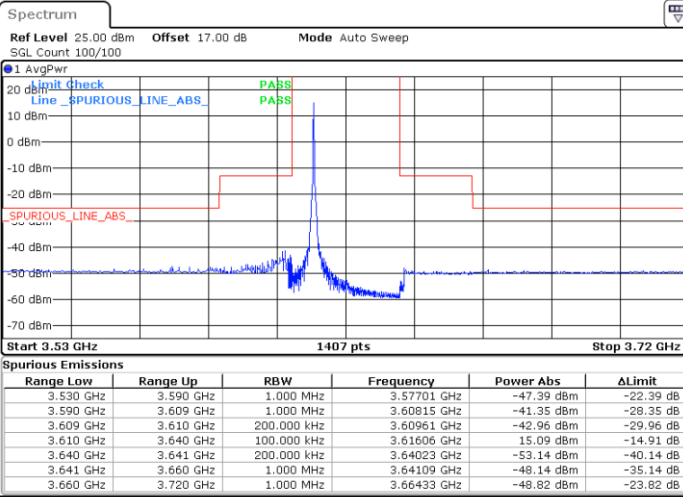

N/A

Date: 6.DEC.2021 19:30:48

LTE Band 48 / 20MHz

64QAM

Lowest Channel / 1RB0

Lowest Channel / 1RBmax

Date: 6.DEC.2021 20:01:17

Date: 6.DEC.2021 20:23:56

Lowest Channel / FullIRB

N/A

Date: 6.DEC.2021 20:14:05

LTE Band 48 / 20MHz

64QAM

Middle Channel / 1RB0

Middle Channel / 1RBmax

Date: 6.DEC.2021 20:06:25

Date: 6.DEC.2021 20:26:07

Middle Channel / FullIRB

N/A

Date: 6.DEC.2021 20:16:14

LTE Band 48 / 20MHz

64QAM

Highest Channel / 1RB0

Highest Channel / 1RBmax

Date: 6.DEC.2021 20:10:57

Date: 6.DEC.2021 20:30:37

Highest Channel / FullIRB

N/A

Date: 6.DEC.2021 20:20:49

LTE Band 48 / 5MHz

256QAM

Lowest Channel / 1RB0