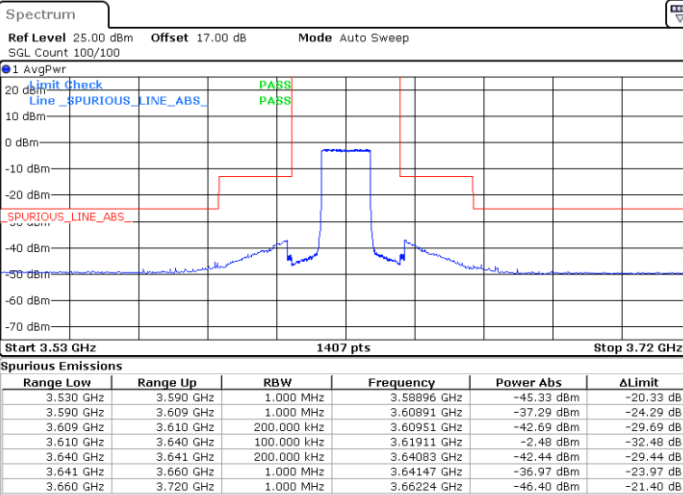

Highest Channel / 1RB0

Highest Channel / 1RBmax

Date: 6.DEC.2021 18:50:11

Date: 6.DEC.2021 19:09:11

Highest Channel / FullIRB

N/A

Date: 6.DEC.2021 18:59:21

LTE Band 48 / 15MHz

64QAM

Lowest Channel / 1RB0

Lowest Channel / 1RBmax

Date: 6.DEC.2021 19:14:12

Date: 6.DEC.2021 19:33:56

Lowest Channel / FullIRB

N/A

Date: 6.DEC.2021 19:24:03

LTE Band 48 / 15MHz

64QAM

Middle Channel / 1RB0

Middle Channel / 1RBmax

Date: 6.DEC.2021 19:16:22

Date: 6.DEC.2021 19:36:07

Middle Channel / FullIRB

N/A

Date: 6.DEC.2021 19:26:13

LTE Band 48 / 15MHz

64QAM

Highest Channel / 1RB0

Highest Channel / 1RBmax

Date: 6.DEC.2021 19:20:56

Date: 6.DEC.2021 19:40:40

Highest Channel / FullIRB