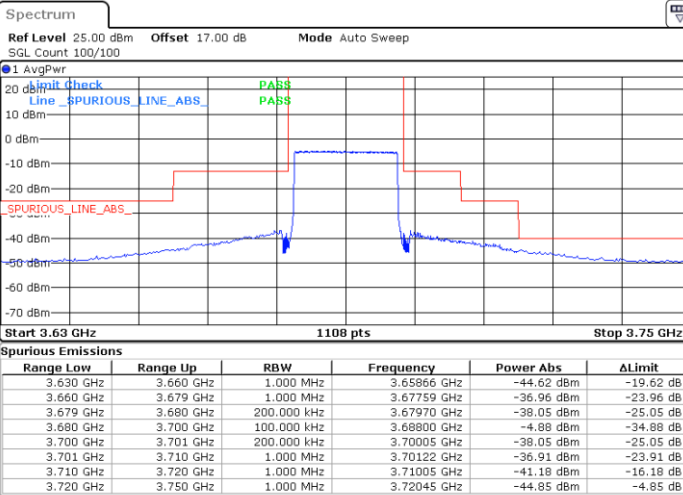

Lowest Channel / FullIRB

N/A

Date: 6.DEC.2021 20:14:05

LTE Band 48 / 20MHz

64QAM

Middle Channel / 1RB0

Middle Channel / 1RBmax

Date: 6.DEC.2021 20:06:25

Date: 6.DEC.2021 20:26:07

Middle Channel / FullIRB

N/A

Date: 6.DEC.2021 20:16:14

LTE Band 48 / 20MHz

64QAM

Highest Channel / 1RB0

Highest Channel / 1RBmax

Date: 6.DEC.2021 20:10:57

Date: 6.DEC.2021 20:30:37

Highest Channel / FullIRB

N/A

Date: 6.DEC.2021 20:20:49

LTE Band 48 / 5MHz

256QAM

Lowest Channel / 1RB0

Lowest Channel / 1RBmax

Date: 6.DEC.2021 18:05:05

Date: 6.DEC.2021 18:24:47

Lowest Channel / FullIRB

N/A

Date: 6.DEC.2021 18:14:57

LTE Band 48 / 5MHz

256QAM