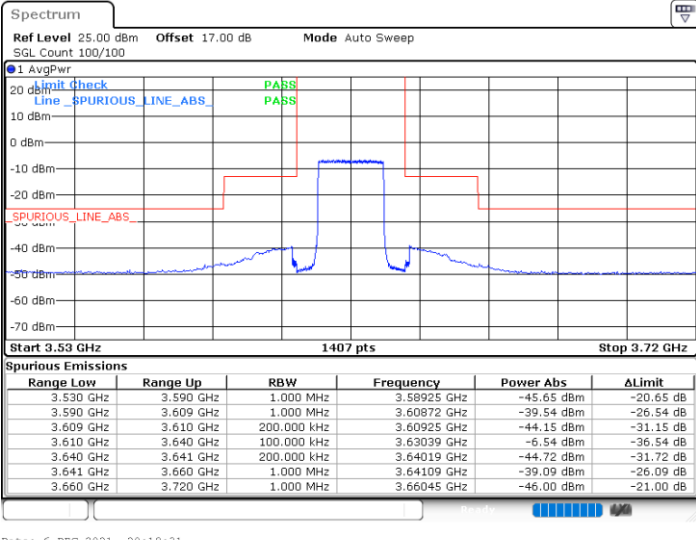

Highest Channel / 1RBmax

Date: 6.DEC.2021 19:21:42

Date: 6.DEC.2021 19:41:25

Highest Channel / FullIRB

N/A

Date: 6.DEC.2021 19:31:34

LTE Band 48 / 20MHz

256QAM

Lowest Channel / 1RB0

Lowest Channel / 1RBmax

Date: 6.DEC.2021 20:02:04

Date: 6.DEC.2021 20:24:43

Lowest Channel / FullIRB

N/A

Date: 6.DEC.2021 20:14:51

LTE Band 48 / 20MHz

256QAM

Middle Channel / 1RB0

Middle Channel / 1RBmax

Date: 6.DEC.2021 20:08:40

Date: 6.DEC.2021 20:28:21

Middle Channel / FullIRB

N/A

Date: 6.DEC.2021 20:18:31

LTE Band 48 / 20MHz

256QAM

Highest Channel / 1RB0

Highest Channel / 1RBmax

Date: 6.DEC.2021 20:11:43

Date: 6.DEC.2021 20:31:22

Highest Channel / FullIRB

N/A