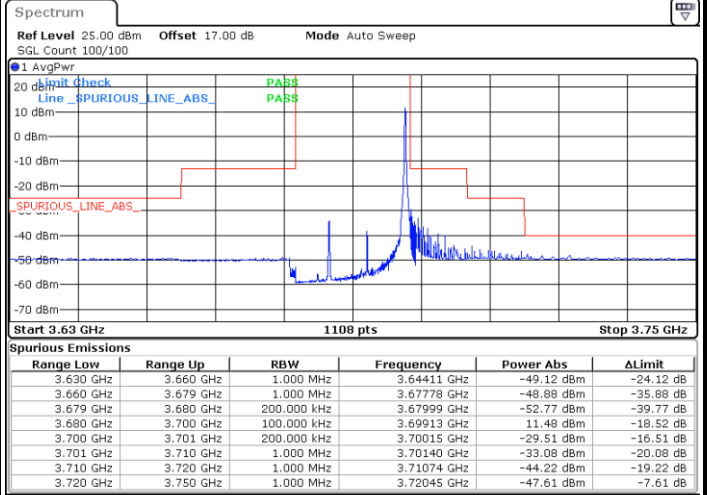

Date: 6.DEC.2021 19:34:42

Lowest Channel / FullIRB

N/A

Date: 6.DEC.2021 19:24:49

LTE Band 48 / 15MHz

256QAM

Middle Channel / 1RB0

Middle Channel / 1RBmax

Date: 6.DEC.2021 19:18:38

Date: 6.DEC.2021 19:38:22

Middle Channel / FullIRB

N/A

Date: 6.DEC.2021 19:28:30

LTE Band 48 / 15MHz

256QAM

Highest Channel / 1RB0

Highest Channel / 1RBmax

Date: 6.DEC.2021 19:21:42

Date: 6.DEC.2021 19:41:25

Highest Channel / FullIRB

N/A

Date: 6.DEC.2021 19:31:34

LTE Band 48 / 20MHz

256QAM

Lowest Channel / 1RB0

Lowest Channel / 1RBmax

Date: 6.DEC.2021 20:02:04

Date: 6.DEC.2021 20:24:43

Lowest Channel / FullIRB

N/A

Date: 6.DEC.2021 20:14:51

LTE Band 48 / 20MHz