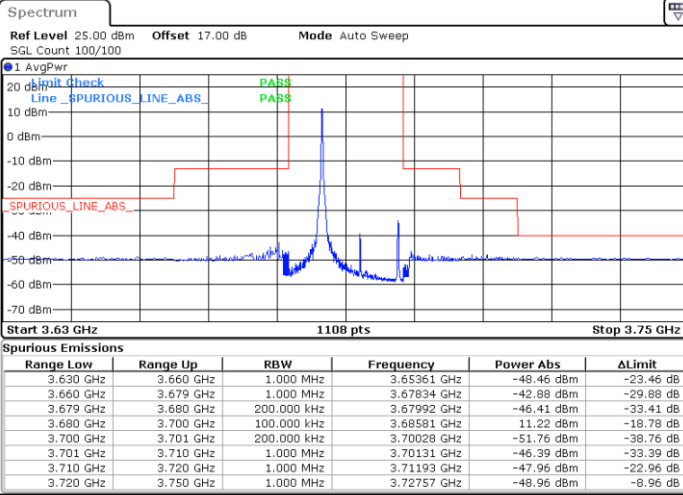

Date: 6.DEC.2021 19:34:42

Lowest Channel / FullIRB

N/A

Date: 6.DEC.2021 19:24:49

LTE Band 48 / 15MHz

256QAM

Middle Channel / 1RB0

Middle Channel / 1RBmax

Date: 6.DEC.2021 19:18:38

Date: 6.DEC.2021 19:38:22

Middle Channel / FullIRB

N/A

Date: 6.DEC.2021 19:28:30

LTE Band 48 / 15MHz

256QAM

Highest Channel / 1RB0

Highest Channel / 1RBmax

Date: 6.DEC.2021 19:21:42

Date: 6.DEC.2021 19:41:25

Highest Channel / FullIRB

N/A

Date: 6.DEC.2021 19:31:34

LTE Band 48 / 20MHz

256QAM

Lowest Channel / 1RB0

Lowest Channel / 1RBmax

Date: 6.DEC.2021 20:02:04

Date: 6.DEC.2021 20:24:43

Lowest Channel / FullIRB

N/A

Date: 6.DEC.2021 20:14:51

LTE Band 48 / 20MHz