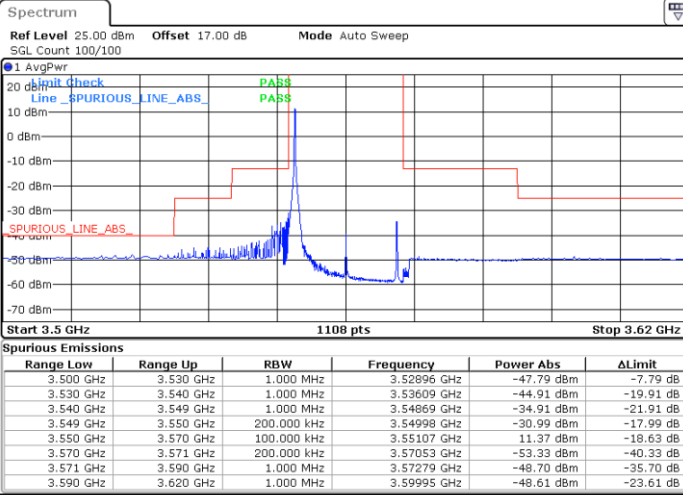

Date: 6.DEC.2021 19:18:38

Date: 6.DEC.2021 19:38:22

Middle Channel / FullIRB

N/A

Date: 6.DEC.2021 19:28:30

LTE Band 48 / 15MHz

256QAM

Highest Channel / 1RB0

Highest Channel / 1RBmax

Date: 6.DEC.2021 19:21:42

Date: 6.DEC.2021 19:41:25

Highest Channel / FullIRB

N/A

Date: 6.DEC.2021 19:31:34

LTE Band 48 / 20MHz

256QAM

Lowest Channel / 1RB0

Lowest Channel / 1RBmax

Date: 6.DEC.2021 20:02:04

Date: 6.DEC.2021 20:24:43

Lowest Channel / FullIRB

N/A

Date: 6.DEC.2021 20:14:51

LTE Band 48 / 20MHz