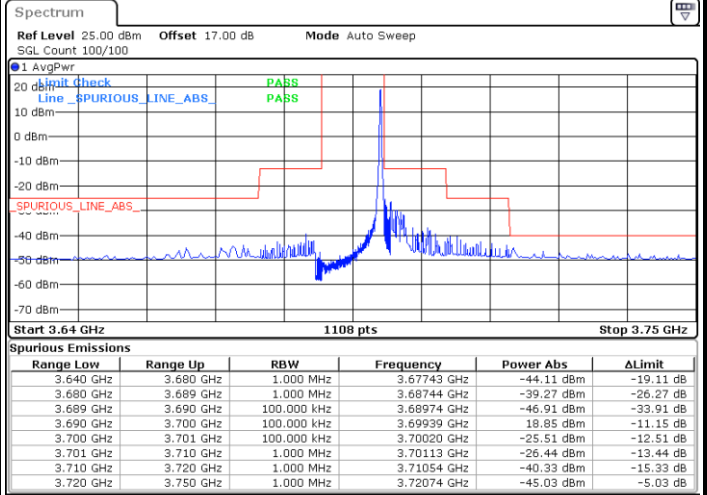

Date: 6.DEC.2021 18:43:05

Date: 6.DEC.2021 19:02:28

Lowest Channel / FullIRB

N/A

Date: 6.DEC.2021 18:53:17

LTE Band 48 / 10MHz

64QAM

MiddleChannel / 1RB0

Middle Channel / 1RBmax

Date: 6.DEC.2021 18:45:38

Date: 6.DEC.2021 19:04:38

Middle Channel / FullIRB

N/A

Date: 6.DEC.2021 19:51:39

LTE Band 48 / 10MHz

64QAM

Highest Channel / 1RB0

Highest Channel / 1RBmax

Date: 6.DEC.2021 18:50:11

Date: 6.DEC.2021 19:09:11

Highest Channel / FullIRB

N/A

Date: 6.DEC.2021 18:59:21

LTE Band 48 / 15MHz