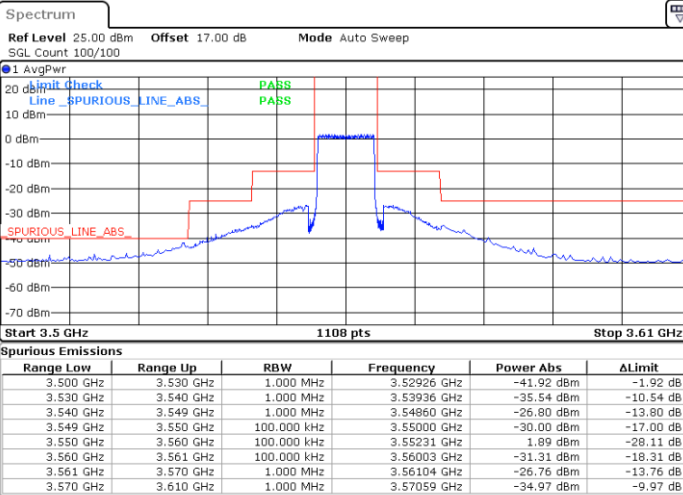

Middle Channel / FullIRB

N/A

Date: 6.DEC.2021 18:16:22

LTE Band 48 / 5MHz

64QAM

Highest Channel / 1RB0

Highest Channel / 1RBmax

Date: 6.DEC.2021 18:11:03

Date: 6.DEC.2021 18:30:54

Highest Channel / FullIRB

N/A

Date: 6.DEC.2021 18:20:56

LTE Band 48 / 10MHz

64QAM

Lowest Channel / 1RB0

Lowest Channel / 1RBmax

Date: 6.DEC.2021 18:43:05

Date: 6.DEC.2021 19:02:28

Lowest Channel / FullIRB

N/A

Date: 6.DEC.2021 18:53:17

LTE Band 48 / 10MHz

64QAM

MiddleChannel / 1RB0

Highest Channel / 1RB0

Highest Channel / 1RBmax

Date: 6.DEC.2021 18:50:11

Date: 6.DEC.2021 19:09:11

Highest Channel / FullIRB

N/A

Date: 6.DEC.2021 18:59:21

LTE Band 48 / 15MHz