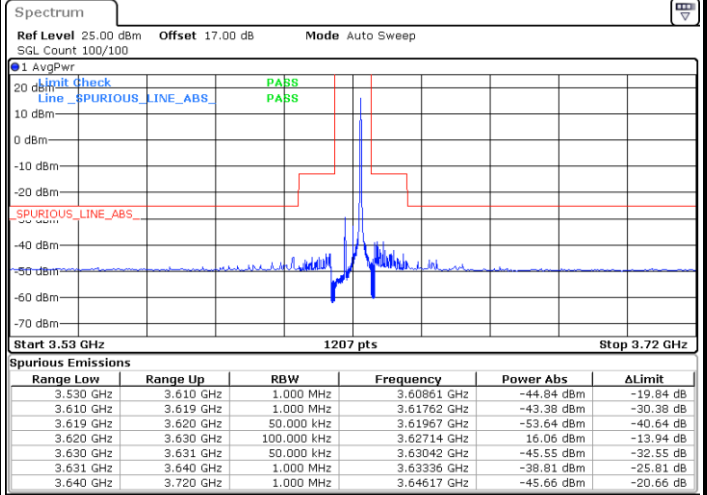

Date: 6.DEC.2021 20:10:57

Date: 6.DEC.2021 20:30:37

Highest Channel / FullIRB

N/A

Date: 6.DEC.2021 20:20:49

LTE Band 48 / 5MHz

256QAM

Lowest Channel / 1RB0

Lowest Channel / 1RBmax

Date: 6.DEC.2021 18:05:05

Date: 6.DEC.2021 18:24:47

Lowest Channel / FullIRB

N/A

Date: 6.DEC.2021 18:14:57

LTE Band 48 / 5MHz

256QAM

Middle Channel / 1RB0

Middle Channel / 1RBmax

Date: 6.DEC.2021 18:08:46

Date: 6.DEC.2021 18:28:38

Middle Channel / FullIRB

N/A

Date: 6.DEC.2021 18:18:38

LTE Band 48 / 5MHz