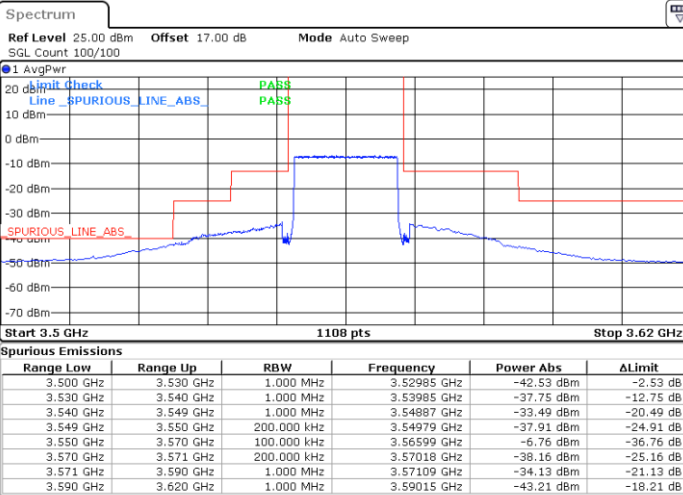

Highest Channel / 1RBmax

Date: 6.DEC.2021 19:21:42

Date: 6.DEC.2021 19:41:25

Highest Channel / FullIRB

N/A

Date: 6.DEC.2021 19:31:34

LTE Band 48 / 20MHz

256QAM

Lowest Channel / 1RB0

Lowest Channel / 1RBmax

Date: 6.DEC.2021 20:02:04

Date: 6.DEC.2021 20:24:43

Lowest Channel / FullIRB

N/A

Date: 6.DEC.2021 20:14:51

LTE Band 48 / 20MHz

256QAM

Middle Channel / 1RB0

Middle Channel / 1RBmax

Date: 6.DEC.2021 20:08:40

Date: 6.DEC.2021 20:28:21

Middle Channel / FullIRB

N/A

Date: 6.DEC.2021 20:18:31

LTE Band 48 / 20MHz

256QAM

Highest Channel / 1RB0

Highest Channel / 1RBmax

Date: 6.DEC.2021 20:11:43

Date: 6.DEC.2021 20:31:22

Highest Channel / FullIRB

N/A