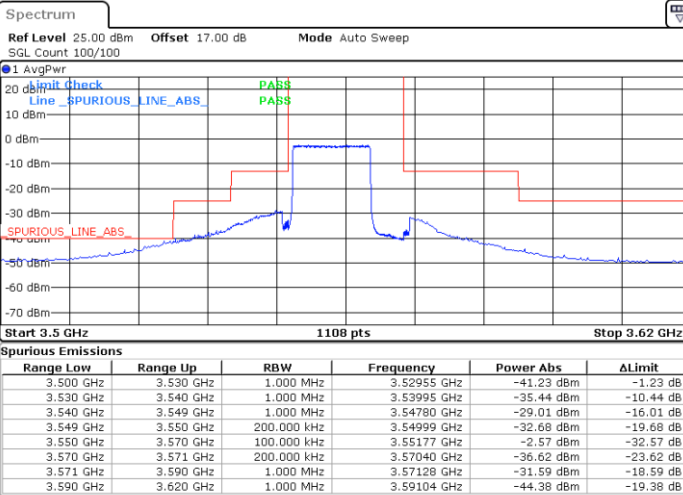

Highest Channel / 1RB0

Highest Channel / 1RBmax

Date: 6.DEC.2021 18:50:11

Date: 6.DEC.2021 19:09:11

Highest Channel / FullIRB

N/A

Date: 6.DEC.2021 18:59:21

LTE Band 48 / 15MHz

64QAM

Lowest Channel / 1RB0

Lowest Channel / 1RBmax

Date: 6.DEC.2021 19:14:12

Date: 6.DEC.2021 19:33:56

Lowest Channel / FullIRB

N/A

Date: 6.DEC.2021 19:24:03

LTE Band 48 / 15MHz

64QAM

Middle Channel / 1RB0

Middle Channel / 1RBmax

Date: 6.DEC.2021 19:16:22

Date: 6.DEC.2021 19:36:07

Middle Channel / FullIRB

N/A

Date: 6.DEC.2021 19:26:13

LTE Band 48 / 15MHz

64QAM

Highest Channel / 1RB0

Highest Channel / 1RBmax

Date: 6.DEC.2021 19:20:56

Date: 6.DEC.2021 19:40:40

Highest Channel / FullIRB