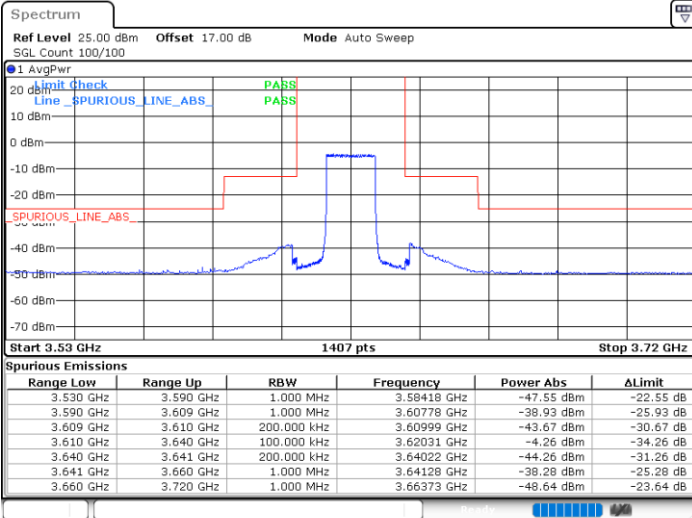

Highest Channel / FullIRB

N/A

Date: 6.DEC.2021 19:00:07

LTE Band 48 / 15MHz

256QAM

Lowest Channel / 1RB0

Lowest Channel / 1RBmax

Date: 6.DEC.2021 19:14:59

Date: 6.DEC.2021 19:34:42

Lowest Channel / FullIRB

N/A

Date: 6.DEC.2021 19:24:49

LTE Band 48 / 15MHz

256QAM

Middle Channel / 1RB0

Middle Channel / 1RBmax

Date: 6.DEC.2021 19:18:38

Date: 6.DEC.2021 19:38:22

Middle Channel / FullIRB

N/A

Date: 6.DEC.2021 19:28:30

LTE Band 48 / 15MHz

256QAM

Highest Channel / 1RB0

Highest Channel / 1RBmax

Date: 6.DEC.2021 19:21:42

Date: 6.DEC.2021 19:41:25

Highest Channel / FullIRB

N/A

Date: 6.DEC.2021 19:31:34

LTE Band 48 / 20MHz

256QAM