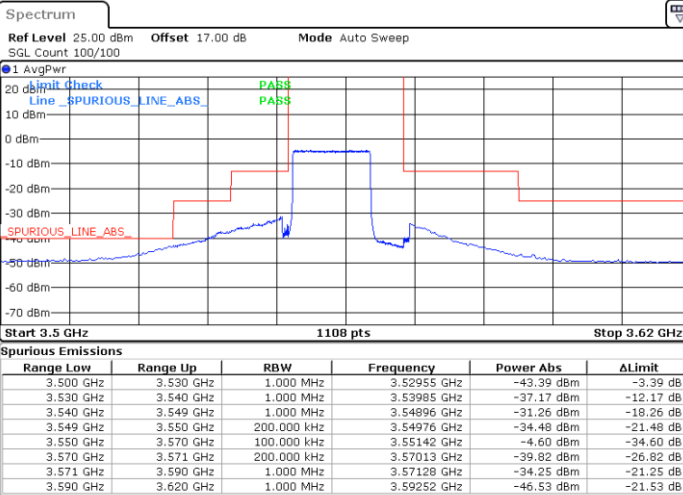

N/A

Date: 6.DEC.2021 18:57:05

LTE Band 48 / 10MHz

256QAM

Highest Channel / 1RB0

Highest Channel / 1RBmax

Date: 6.DEC.2021 18:50:58

Date: 6.DEC.2021 19:09:57

Highest Channel / FullIRB

N/A

Date: 6.DEC.2021 19:00:07

LTE Band 48 / 15MHz

256QAM

Lowest Channel / 1RB0

Lowest Channel / 1RBmax

Date: 6.DEC.2021 19:14:59

Date: 6.DEC.2021 19:34:42

Lowest Channel / FullIRB

N/A

Date: 6.DEC.2021 19:24:49

LTE Band 48 / 15MHz

256QAM

Middle Channel / 1RB0

Middle Channel / 1RBmax