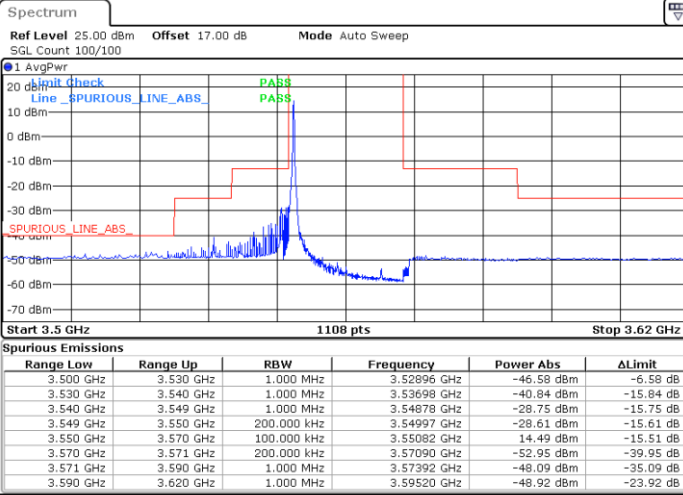

Middle Channel / 1RBmax

Date: 6.DEC.2021 18:45:38

Date: 6.DEC.2021 19:04:38

Middle Channel / FullIRB

N/A

Date: 6.DEC.2021 19:51:39

LTE Band 48 / 10MHz

64QAM

Highest Channel / 1RB0

Highest Channel / 1RBmax

Date: 6.DEC.2021 18:50:11

Date: 6.DEC.2021 19:09:11

Highest Channel / FullIRB

N/A

Date: 6.DEC.2021 18:59:21

LTE Band 48 / 15MHz

64QAM

Lowest Channel / 1RB0

Lowest Channel / 1RBmax

Date: 6.DEC.2021 19:14:12

Date: 6.DEC.2021 19:33:56

Lowest Channel / FullIRB

N/A

Date: 6.DEC.2021 19:24:03