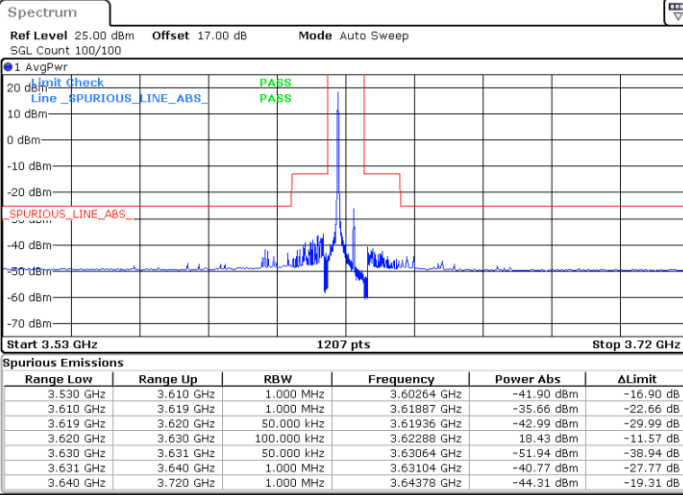

Date: 6.DEC.2021 20:20:02

LTE Band 48 / 5MHz

64QAM

Lowest Channel / 1RB0

Lowest Channel / 1RBmax

Date: 6.DEC.2021 18:04:19

Date: 6.DEC.2021 18:24:01

Lowest Channel / FullIRB

N/A

Date: 6.DEC.2021 18:14:11

LTE Band 48 / 5MHz

64QAM

Middle Channel / 1RB0

Middle Channel / 1RBmax

Date: 6.DEC.2021 18:06:30

Date: 6.DEC.2021 18:26:22

Middle Channel / FullIRB

N/A

Date: 6.DEC.2021 18:16:22

LTE Band 48 / 5MHz

64QAM

Highest Channel / 1RB0

Highest Channel / 1RBmax

Date: 6.DEC.2021 18:11:03

Date: 6.DEC.2021 18:30:54

Highest Channel / FullIRB

N/A

Date: 6.DEC.2021 18:20:56

LTE Band 48 / 10MHz

64QAM

Lowest Channel / 1RB0

Lowest Channel / 1RBmax