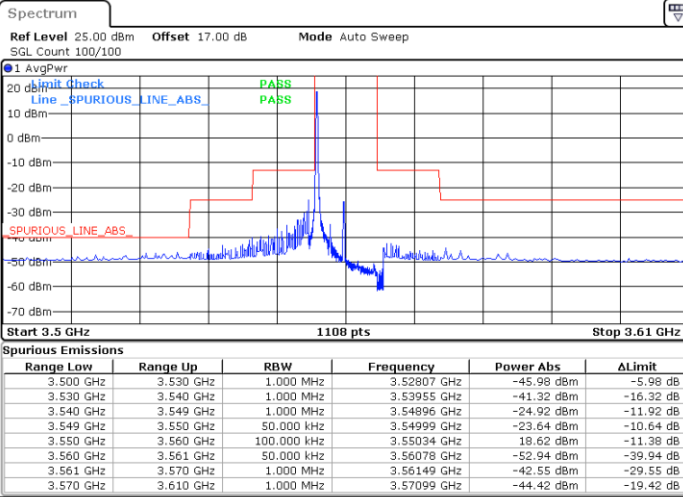

Date: 6.DEC.2021 20:10:11

Date: 6.DEC.2021 20:29:52

Highest Channel / FullIRB

N/A

Range Low	Range Up	RBW	Frequency	Power Abs	ΔLimit
3.630 GHz	3.660 GHz	1.000 MHz	3.65837 GHz	-44.15 dBm	-19.15 dB
3.660 GHz	3.679 GHz	1.000 MHz	3.67891 GHz	-34.84 dBm	-21.84 dB
3.679 GHz	3.680 GHz	200.000 kHz	3.67984 GHz	-36.36 dBm	-23.36 dB
3.680 GHz	3.700 GHz	100.000 kHz	3.68861 GHz	-3.96 dBm	-33.96 dB
3.700 GHz	3.701 GHz	200.000 kHz	3.70017 GHz	-36.72 dBm	-23.72 dB
3.701 GHz	3.710 GHz	1.000 MHz	3.70194 GHz	-35.06 dBm	-22.06 dB
3.710 GHz	3.720 GHz	1.000 MHz	3.71015 GHz	-40.09 dBm	-15.09 dB
3.720 GHz	3.750 GHz	1.000 MHz	3.72015 GHz	-44.46 dBm	-4.46 dB

Date: 6.DEC.2021 20:20:02

LTE Band 48 / 5MHz

64QAM

Lowest Channel / 1RB0

Lowest Channel / 1RBmax

Date: 6.DEC.2021 18:04:19

Date: 6.DEC.2021 18:24:01

Lowest Channel / FullIRB

N/A

Date: 6.DEC.2021 18:14:11

LTE Band 48 / 5MHz

64QAM

Middle Channel / 1RB0

Middle Channel / 1RBmax

Date: 6.DEC.2021 18:06:30

Date: 6.DEC.2021 18:26:22

Middle Channel / FullIRB

N/A

Date: 6.DEC.2021 18:16:22

LTE Band 48 / 5MHz

64QAM

Highest Channel / 1RB0

Highest Channel / 1RBmax

Date: 6.DEC.2021 18:11:03