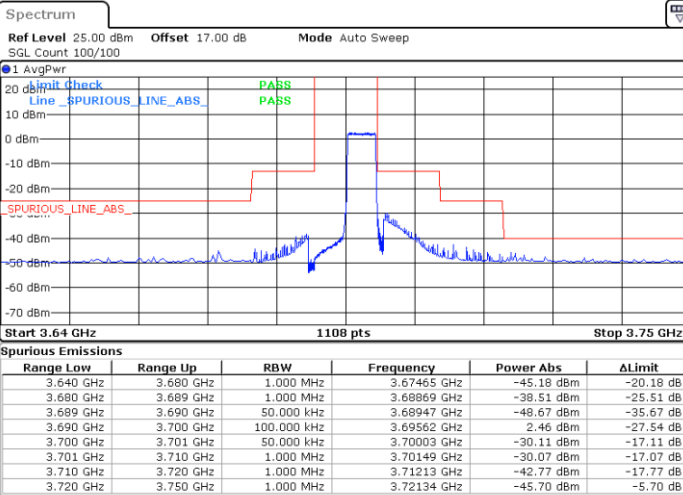

Middle Channel / 1RB0

Middle Channel / 1RBmax

Date: 6.DEC.2021 18:08:46

Date: 6.DEC.2021 18:28:38

Middle Channel / FullIRB

N/A

Date: 6.DEC.2021 18:18:38

LTE Band 48 / 5MHz

256QAM

Highest Channel / 1RB0

Highest Channel / 1RBmax

Date: 6.DEC.2021 18:11:49

Date: 6.DEC.2021 18:31:40

Highest Channel / FullIRB

N/A

Date: 6.DEC.2021 18:21:43

LTE Band 48 / 10MHz

256QAM

Lowest Channel / 1RB0

Lowest Channel / 1RBmax

Date: 6.DEC.2021 18:43:51

Date: 6.DEC.2021 19:03:14

Lowest Channel / FullIRB

N/A

Date: 6.DEC.2021 18:54:03

LTE Band 48 / 10MHz

256QAM

MiddleChannel / 1RB0

Middle Channel / 1RBmax

Date: 6.DEC.2021 18:47:53

Date: 6.DEC.2021 19:06:53

Middle Channel / FullIRB