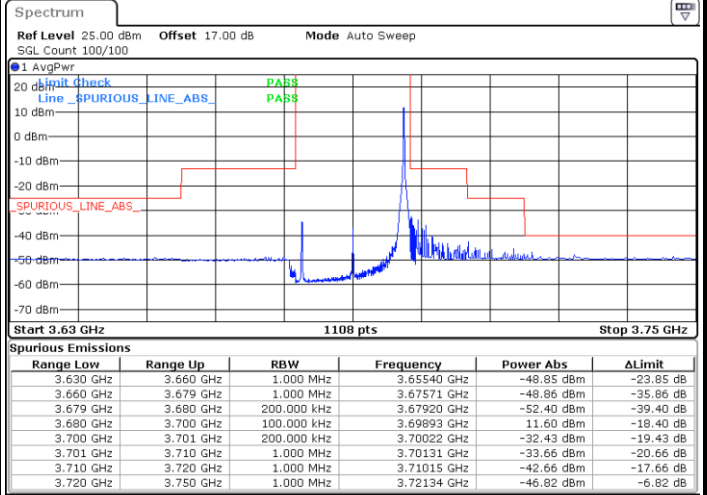

Highest Channel / 1RBmax

Date: 6.DEC.2021 19:21:42

Date: 6.DEC.2021 19:41:25

Highest Channel / FullIRB

N/A

Date: 6.DEC.2021 19:31:34

LTE Band 48 / 20MHz

256QAM

Lowest Channel / 1RB0

Lowest Channel / 1RBmax

Date: 6.DEC.2021 20:02:04

Date: 6.DEC.2021 20:24:43

Lowest Channel / FullIRB

N/A

Date: 6.DEC.2021 20:14:51

LTE Band 48 / 20MHz

256QAM

Middle Channel / 1RB0

Middle Channel / 1RBmax

Date: 6.DEC.2021 20:08:40

Date: 6.DEC.2021 20:28:21

Middle Channel / FullIRB

N/A

Date: 6.DEC.2021 20:18:31

LTE Band 48 / 20MHz

256QAM

Highest Channel / 1RB0

Highest Channel / 1RBmax

Date: 6.DEC.2021 20:11:43

Date: 6.DEC.2021 20:31:22

Highest Channel / FullIRB

N/A