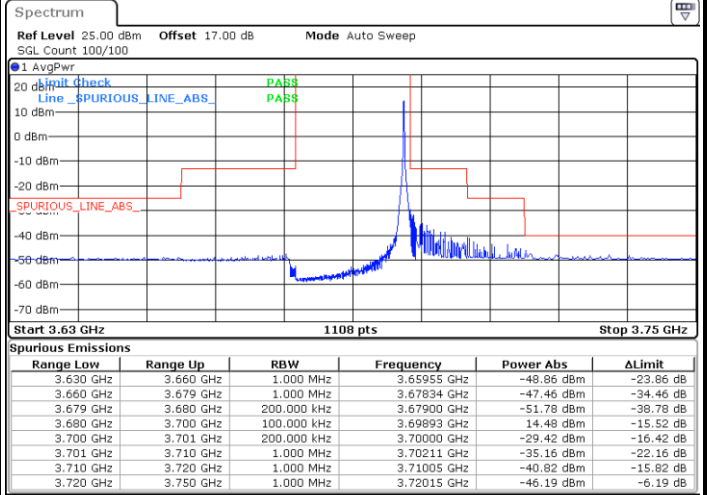

Lowest Channel / FullIRB

N/A

Date: 6.DEC.2021 20:14:05

LTE Band 48 / 20MHz

64QAM

Middle Channel / 1RB0

Middle Channel / 1RBmax

Date: 6.DEC.2021 20:06:25

Date: 6.DEC.2021 20:26:07

Middle Channel / FullIRB

N/A

Date: 6.DEC.2021 20:16:14

LTE Band 48 / 20MHz

64QAM

Highest Channel / 1RB0

Highest Channel / 1RBmax

Date: 6.DEC.2021 20:10:57

Date: 6.DEC.2021 20:30:37

Highest Channel / FullIRB

N/A

Date: 6.DEC.2021 20:20:49

LTE Band 48 / 5MHz

256QAM

Lowest Channel / 1RB0

Lowest Channel / 1RBmax

Date: 6.DEC.2021 18:05:05

Date: 6.DEC.2021 18:24:47

Lowest Channel / FullIRB

N/A

Date: 6.DEC.2021 18:14:57

LTE Band 48 / 5MHz

256QAM