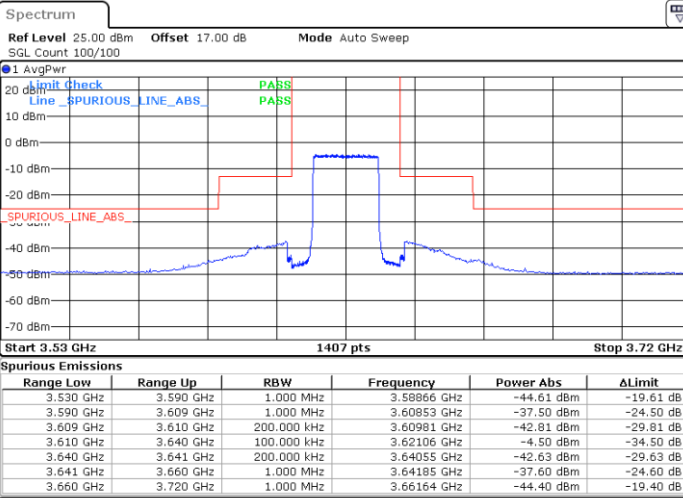

N/A

Date: 6.DEC.2021 19:30:48

LTE Band 48 / 20MHz

64QAM

Lowest Channel / 1RB0

Lowest Channel / 1RBmax

Date: 6.DEC.2021 20:01:17

Date: 6.DEC.2021 20:23:56

Lowest Channel / FullIRB

N/A

Date: 6.DEC.2021 20:14:05

LTE Band 48 / 20MHz

64QAM

Middle Channel / 1RB0

Middle Channel / 1RBmax

Date: 6.DEC.2021 20:06:25

Date: 6.DEC.2021 20:26:07

Middle Channel / FullIRB

N/A

Date: 6.DEC.2021 20:16:14

LTE Band 48 / 20MHz

64QAM

Highest Channel / 1RB0

Highest Channel / 1RBmax

Date: 6.DEC.2021 20:10:57

Date: 6.DEC.2021 20:30:37

Highest Channel / FullIRB

N/A

Date: 6.DEC.2021 20:20:49

LTE Band 48 / 5MHz

256QAM

Lowest Channel / 1RB0