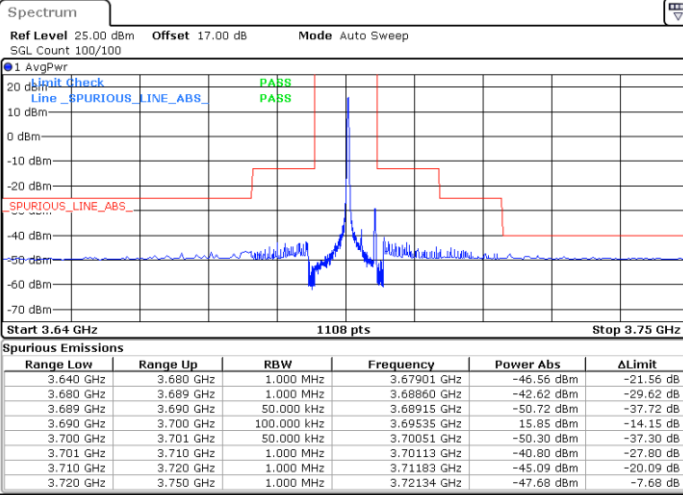

Lowest Channel / 1RBmax

Date: 6.DEC.2021 18:05:05

Date: 6.DEC.2021 18:24:47

Lowest Channel / FullIRB

N/A

Date: 6.DEC.2021 18:14:57

LTE Band 48 / 5MHz

256QAM

Middle Channel / 1RB0

Middle Channel / 1RBmax

Date: 6.DEC.2021 18:08:46

Date: 6.DEC.2021 18:28:38

Middle Channel / FullIRB

N/A

Date: 6.DEC.2021 18:18:38

LTE Band 48 / 5MHz

256QAM

Highest Channel / 1RB0

Highest Channel / 1RBmax

Date: 6.DEC.2021 18:11:49

Date: 6.DEC.2021 18:31:40

Highest Channel / FullIRB

N/A

Date: 6.DEC.2021 18:21:43

LTE Band 48 / 10MHz

256QAM

Lowest Channel / 1RB0

Lowest Channel / 1RBmax

Date: 6.DEC.2021 18:43:51

Date: 6.DEC.2021 19:03:14

Lowest Channel / FullIRB

N/A