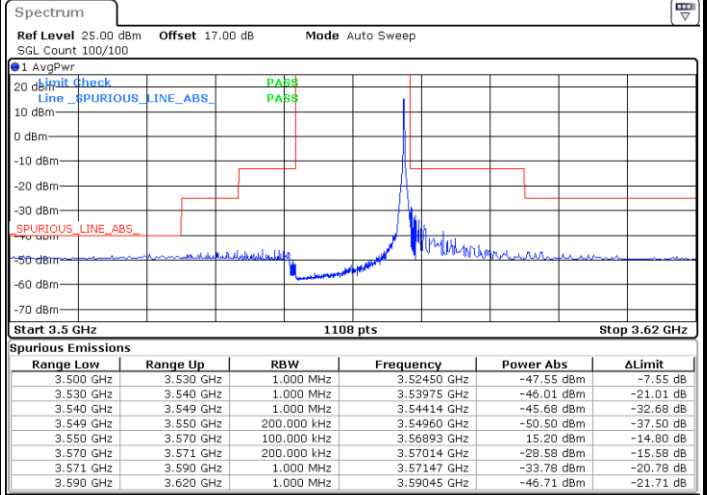

LTE Band 48 / 20MHz

16QAM

Lowest Channel / 1RB0

Lowest Channel / 1RBmax

Date: 6.DEC.2021 20:00:31

Date: 6.DEC.2021 20:23:09

Lowest Channel / FullIRB

N/A

N/A

Date: 6.DEC.2021 20:16:59

LTE Band 48 / 20MHz

16QAM

Highest Channel / 1RB0

Highest Channel / 1RBmax

Range Low	Range Up	RBW	Frequency	Power Abs	ΔLimit
3.630 GHz	3.660 GHz	1.000 MHz	3.65896 GHz	-45.16 dBm	-20.16 dB
3.660 GHz	3.679 GHz	1.000 MHz	3.67872 GHz	-30.39 dBm	-17.39 dB
3.679 GHz	3.680 GHz	200.000 kHz	3.67999 GHz	-27.36 dBm	-14.36 dB
3.680 GHz	3.700 GHz	100.000 kHz	3.68107 GHz	15.17 dBm	-14.83 dB
3.700 GHz	3.701 GHz	200.000 kHz	3.70030 GHz	-51.33 dBm	-38.33 dB
3.701 GHz	3.710 GHz	1.000 MHz	3.70309 GHz	-46.69 dBm	-33.69 dB
3.710 GHz	3.720 GHz	1.000 MHz	3.71035 GHz	-46.95 dBm	-21.95 dB
3.720 GHz	3.750 GHz	1.000 MHz	3.72757 GHz	-48.82 dBm	-8.82 dB