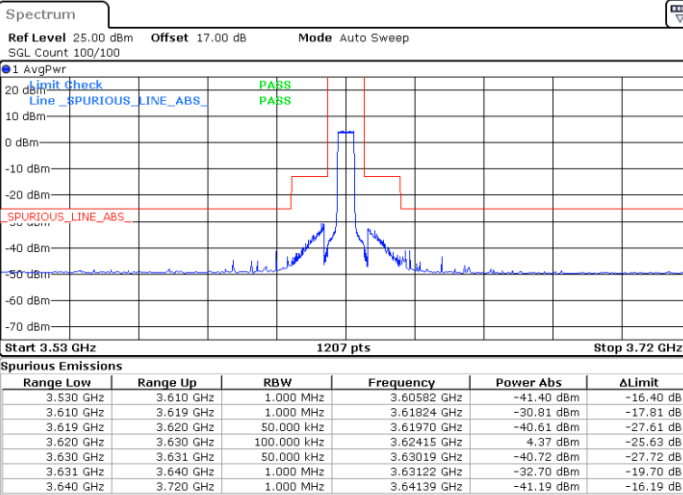

Date: 6.DEC.2021 20:20:02

LTE Band 48 / 5MHz

64QAM

Lowest Channel / 1RB0

Lowest Channel / 1RBmax

Date: 6.DEC.2021 18:04:19

Date: 6.DEC.2021 18:24:01

Lowest Channel / FullIRB

N/A

Date: 6.DEC.2021 18:14:11

LTE Band 48 / 5MHz

64QAM

Middle Channel / 1RB0

Middle Channel / 1RBmax

Date: 6.DEC.2021 18:06:30

Date: 6.DEC.2021 18:26:22

Middle Channel / FullIRB

N/A

Date: 6.DEC.2021 18:16:22

LTE Band 48 / 5MHz

64QAM

Highest Channel / 1RB0

Highest Channel / 1RBmax

Date: 6.DEC.2021 18:11:03

Date: 6.DEC.2021 18:30:54

Highest Channel / FullIRB

N/A

Date: 6.DEC.2021 18:20:56

LTE Band 48 / 10MHz

64QAM

Lowest Channel / 1RB0

Lowest Channel / 1RBmax