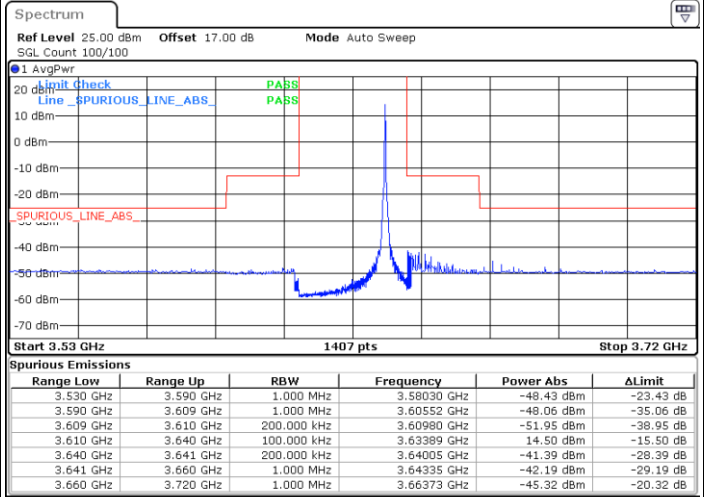

N/A

Date: 6.DEC.2021 19:30:48

LTE Band 48 / 20MHz

64QAM

Lowest Channel / 1RB0

Lowest Channel / 1RBmax

Date: 6.DEC.2021 20:01:17

Date: 6.DEC.2021 20:23:56

Lowest Channel / FullIRB

N/A

Date: 6.DEC.2021 20:14:05

LTE Band 48 / 20MHz

64QAM

Middle Channel / 1RB0

Middle Channel / 1RBmax

Date: 6.DEC.2021 20:06:25

Date: 6.DEC.2021 20:26:07

Middle Channel / FullIRB

N/A

Date: 6.DEC.2021 20:16:14

LTE Band 48 / 20MHz

64QAM

Highest Channel / 1RB0

Highest Channel / 1RBmax

Date: 6.DEC.2021 20:10:57

Date: 6.DEC.2021 20:30:37

Highest Channel / FullIRB

N/A

Date: 6.DEC.2021 20:20:49

LTE Band 48 / 5MHz

256QAM

Lowest Channel / 1RB0