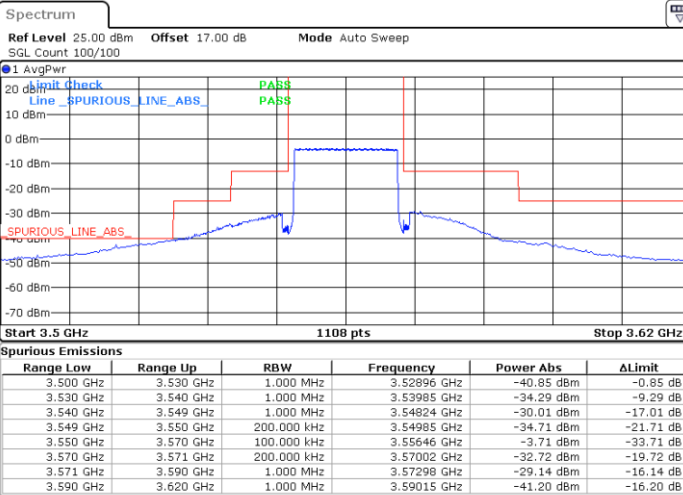

LTE Band 48 / 20MHz

16QAM

Lowest Channel / 1RB0

Lowest Channel / 1RBmax

Date: 6.DEC.2021 20:00:31

Date: 6.DEC.2021 20:23:09

Lowest Channel / FullIRB

N/A

Date: 6.DEC.2021 20:13:19

LTE Band 48 / 20MHz

16QAM

Middle Channel / 1RB0

Middle Channel / 1RBmax

Date: 6.DEC.2021 20:07:10

Date: 6.DEC.2021 20:26:51

Middle Channel / FullIRB

N/A

Date: 6.DEC.2021 20:16:59

LTE Band 48 / 20MHz

16QAM

Highest Channel / 1RB0

Highest Channel / 1RBmax

Range Low	Range Up	RBW	Frequency	Power Abs	ΔLimit
3.630 GHz	3.660 GHz	1.000 MHz	3.65896 GHz	-45.16 dBm	-20.16 dB
3.660 GHz	3.679 GHz	1.000 MHz	3.67872 GHz	-30.39 dBm	-17.39 dB
3.679 GHz	3.680 GHz	200.000 kHz	3.67999 GHz	-27.36 dBm	-14.36 dB
3.680 GHz	3.700 GHz	100.000 kHz	3.68107 GHz	15.17 dBm	-14.83 dB
3.700 GHz	3.701 GHz	200.000 kHz	3.70030 GHz	-51.33 dBm	-38.33 dB
3.701 GHz	3.710 GHz	1.000 MHz	3.70309 GHz	-46.69 dBm	-33.69 dB
3.710 GHz	3.720 GHz	1.000 MHz	3.71035 GHz	-46.95 dBm	-21.95 dB
3.720 GHz	3.750 GHz	1.000 MHz	3.72757 GHz	-48.82 dBm	-8.82 dB