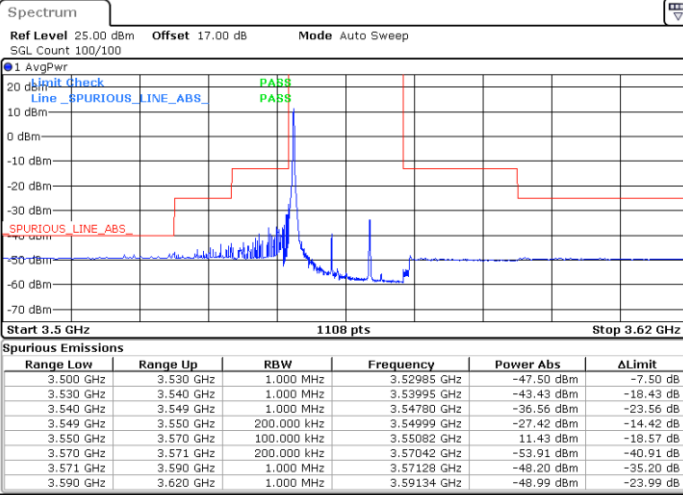

N/A

Date: 6.DEC.2021 18:57:05

LTE Band 48 / 10MHz

256QAM

Highest Channel / 1RB0

Highest Channel / 1RBmax

Date: 6.DEC.2021 18:50:58

Date: 6.DEC.2021 19:09:57

Highest Channel / FullIRB

N/A

Date: 6.DEC.2021 19:00:07

LTE Band 48 / 15MHz

256QAM

Lowest Channel / 1RB0

Lowest Channel / 1RBmax

Date: 6.DEC.2021 19:14:59

Date: 6.DEC.2021 19:34:42

Lowest Channel / FullIRB

N/A

Date: 6.DEC.2021 19:24:49

LTE Band 48 / 15MHz

256QAM

Middle Channel / 1RB0

Middle Channel / 1RBmax

Date: 6.DEC.2021 19:18:38

Date: 6.DEC.2021 19:38:22

Middle Channel / FullIRB

N/A

Date: 6.DEC.2021 19:28:30

LTE Band 48 / 15MHz

256QAM

Highest Channel / 1RB0