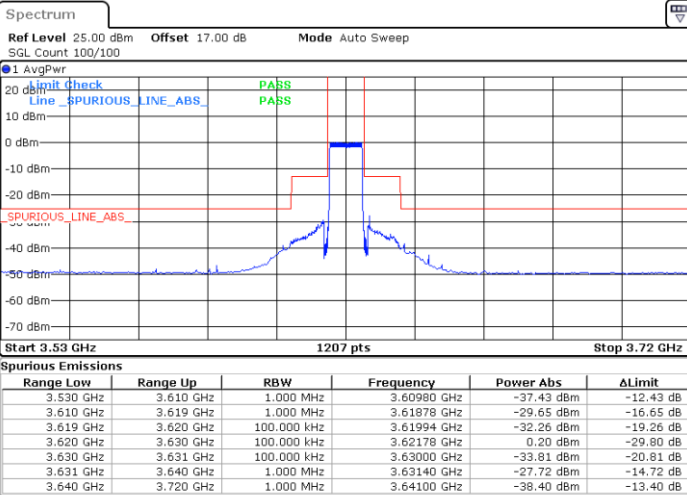

LTE Band 48 / 10MHz

256QAM

Lowest Channel / 1RB0

Lowest Channel / 1RBmax

Date: 6.DEC.2021 18:43:51

Date: 6.DEC.2021 19:03:14

Lowest Channel / FullIRB

N/A

Date: 6.DEC.2021 18:54:03

LTE Band 48 / 10MHz

256QAM

MiddleChannel / 1RB0

Middle Channel / 1RBmax

Date: 6.DEC.2021 18:47:53

Date: 6.DEC.2021 19:06:53

Middle Channel / FullIRB

N/A

Date: 6.DEC.2021 18:57:05

LTE Band 48 / 10MHz

256QAM

Highest Channel / 1RB0

Highest Channel / 1RBmax

Date: 6.DEC.2021 18:50:58

Date: 6.DEC.2021 19:09:57

Highest Channel / FullIRB

N/A

Date: 6.DEC.2021 19:00:07

LTE Band 48 / 15MHz

256QAM

Lowest Channel / 1RB0

Lowest Channel / 1RBmax

Date: 6.DEC.2021 19:14:59