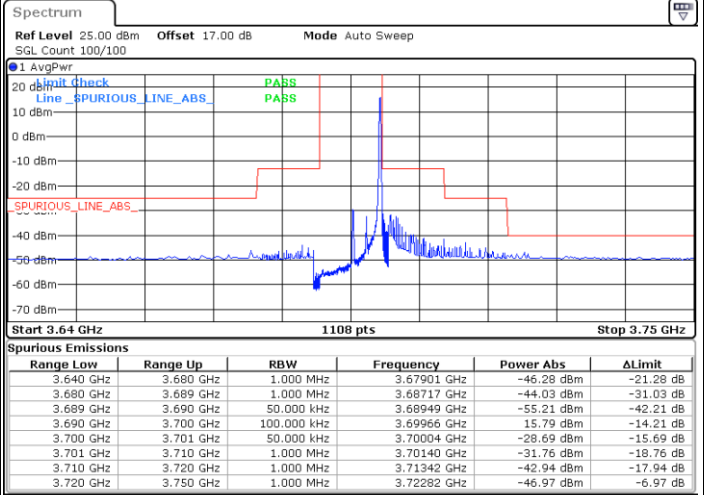

Lowest Channel / 1RBmax

Date: 6.DEC.2021 18:05:05

Date: 6.DEC.2021 18:24:47

Lowest Channel / FullIRB

N/A

Date: 6.DEC.2021 18:14:57

LTE Band 48 / 5MHz

256QAM

Middle Channel / 1RB0

Middle Channel / 1RBmax

Date: 6.DEC.2021 18:08:46

Date: 6.DEC.2021 18:28:38

Middle Channel / FullIRB

N/A

Date: 6.DEC.2021 18:18:38

LTE Band 48 / 5MHz

256QAM

Highest Channel / 1RB0

Highest Channel / 1RBmax

Date: 6.DEC.2021 18:11:49

Date: 6.DEC.2021 18:31:40

Highest Channel / FullIRB

N/A

Date: 6.DEC.2021 18:21:43

LTE Band 48 / 10MHz

256QAM

Lowest Channel / 1RB0

Lowest Channel / 1RBmax

Date: 6.DEC.2021 18:43:51

Date: 6.DEC.2021 19:03:14

Lowest Channel / FullIRB

N/A