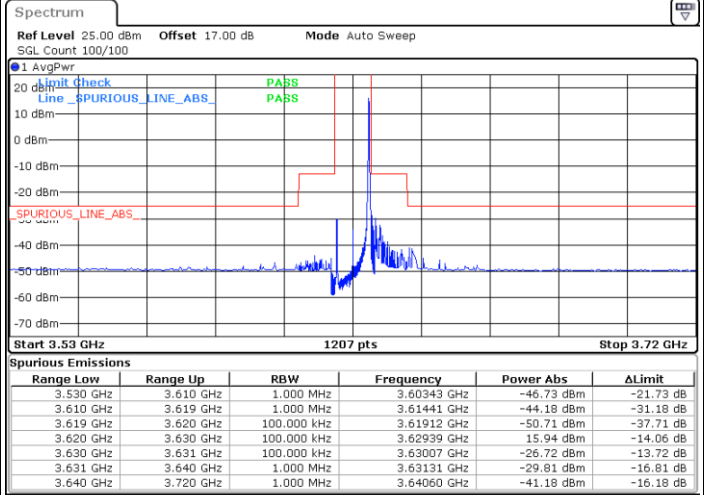

LTE Band 48 / 10MHz

256QAM

Lowest Channel / 1RB0

Lowest Channel / 1RBmax

Date: 6.DEC.2021 18:43:51

Date: 6.DEC.2021 19:03:14

Lowest Channel / FullIRB

N/A

Date: 6.DEC.2021 18:54:03

LTE Band 48 / 10MHz

256QAM

MiddleChannel / 1RB0

Middle Channel / 1RBmax

Date: 6.DEC.2021 18:47:53

Date: 6.DEC.2021 19:06:53

Middle Channel / FullIRB

N/A

Date: 6.DEC.2021 18:57:05

LTE Band 48 / 10MHz

256QAM

Highest Channel / 1RB0

Highest Channel / 1RBmax

Date: 6.DEC.2021 18:50:58

Date: 6.DEC.2021 19:09:57

Highest Channel / FullIRB

N/A

Date: 6.DEC.2021 19:00:07

LTE Band 48 / 15MHz

256QAM

Lowest Channel / 1RB0

Lowest Channel / 1RBmax

Date: 6.DEC.2021 19:14:59