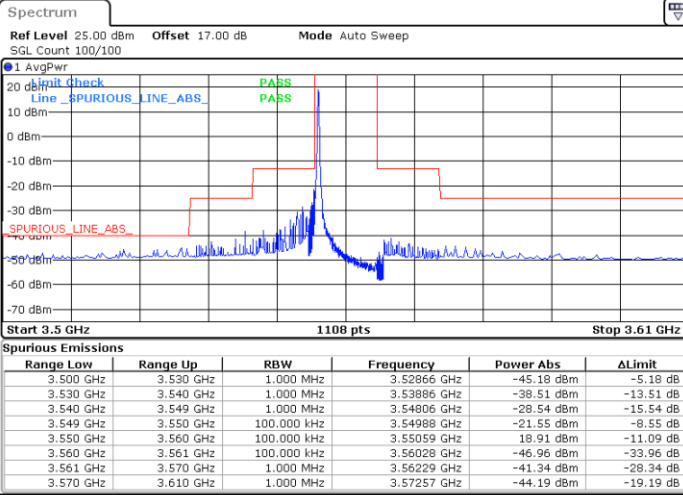

Middle Channel / FullIRB

N/A

Date: 6.DEC.2021 18:16:22

LTE Band 48 / 5MHz

64QAM

Highest Channel / 1RB0

Highest Channel / 1RBmax

Date: 6.DEC.2021 18:11:03

Date: 6.DEC.2021 18:30:54

Highest Channel / FullIRB

N/A

Date: 6.DEC.2021 18:20:56

LTE Band 48 / 10MHz

64QAM

Lowest Channel / 1RB0

Lowest Channel / 1RBmax

Date: 6.DEC.2021 18:43:05

Date: 6.DEC.2021 19:02:28

Lowest Channel / FullIRB

N/A

Date: 6.DEC.2021 18:53:17

LTE Band 48 / 10MHz

64QAM

MiddleChannel / 1RB0

Highest Channel / 1RB0

Highest Channel / 1RBmax

Date: 6.DEC.2021 18:50:11

Date: 6.DEC.2021 19:09:11

Highest Channel / FullIRB

N/A

Date: 6.DEC.2021 18:59:21

LTE Band 48 / 15MHz