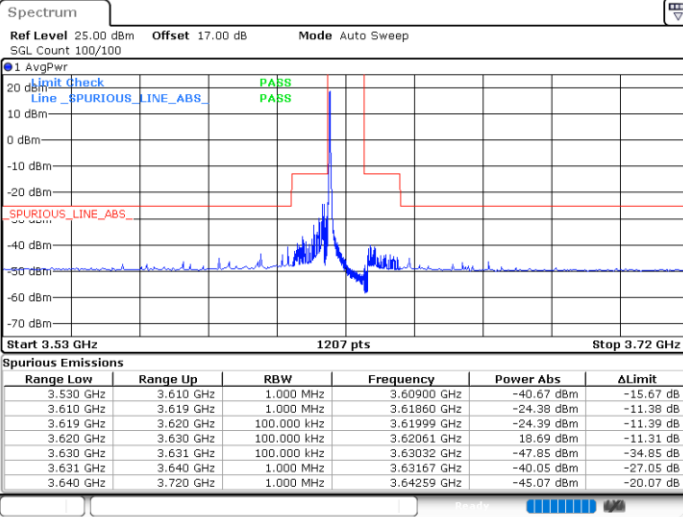

Date: 6.DEC.2021 18:30:54

Highest Channel / FullIRB

N/A

Date: 6.DEC.2021 18:20:56

LTE Band 48 / 10MHz

64QAM

Lowest Channel / 1RB0

Lowest Channel / 1RBmax

Date: 6.DEC.2021 18:43:05

Date: 6.DEC.2021 19:02:28

Lowest Channel / FullIRB

N/A

Date: 6.DEC.2021 18:53:17

LTE Band 48 / 10MHz

64QAM

MiddleChannel / 1RB0

Middle Channel / 1RBmax

Date: 6.DEC.2021 18:45:38

Date: 6.DEC.2021 19:04:38

Middle Channel / FullIRB

N/A

Date: 6.DEC.2021 19:51:39

LTE Band 48 / 10MHz

64QAM

Highest Channel / 1RB0

Highest Channel / 1RBmax

Date: 6.DEC.2021 18:50:11

Date: 6.DEC.2021 19:09:11

Highest Channel / FullIRB

N/A

Date: 6.DEC.2021 18:59:21

LTE Band 48 / 15MHz