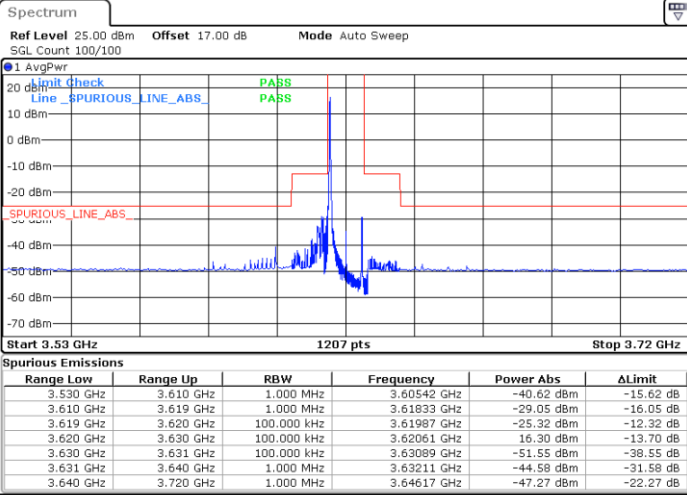

LTE Band 48 / 10MHz

256QAM

Lowest Channel / 1RB0

Lowest Channel / 1RBmax

Date: 6.DEC.2021 18:43:51

Date: 6.DEC.2021 19:03:14

Lowest Channel / FullIRB

N/A

Date: 6.DEC.2021 18:54:03

LTE Band 48 / 10MHz

256QAM

MiddleChannel / 1RB0

Middle Channel / 1RBmax

Date: 6.DEC.2021 18:47:53

Date: 6.DEC.2021 19:06:53

Middle Channel / FullIRB

N/A

Date: 6.DEC.2021 18:57:05

LTE Band 48 / 10MHz

256QAM

Highest Channel / 1RB0

Highest Channel / 1RBmax

Date: 6.DEC.2021 18:50:58

Date: 6.DEC.2021 19:09:57

Highest Channel / FullIRB

N/A

Date: 6.DEC.2021 19:00:07

LTE Band 48 / 15MHz

256QAM

Lowest Channel / 1RB0

Lowest Channel / 1RBmax

Date: 6.DEC.2021 19:14:59