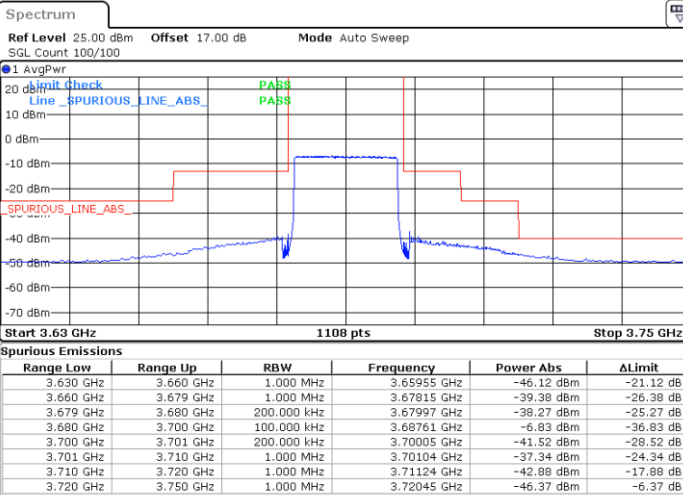

Lowest Channel / 1RB0

Lowest Channel / 1RBmax

Date: 6.DEC.2021 20:02:04

Date: 6.DEC.2021 20:24:43

Lowest Channel / FullIRB

N/A

Date: 6.DEC.2021 20:14:51

LTE Band 48 / 20MHz

LTE Band 48 / 20MHz

256QAM

Highest Channel / 1RB0

Highest Channel / 1RBmax

Date: 6.DEC.2021 20:11:43

Date: 6.DEC.2021 20:31:22

Highest Channel / FullIRB

N/A