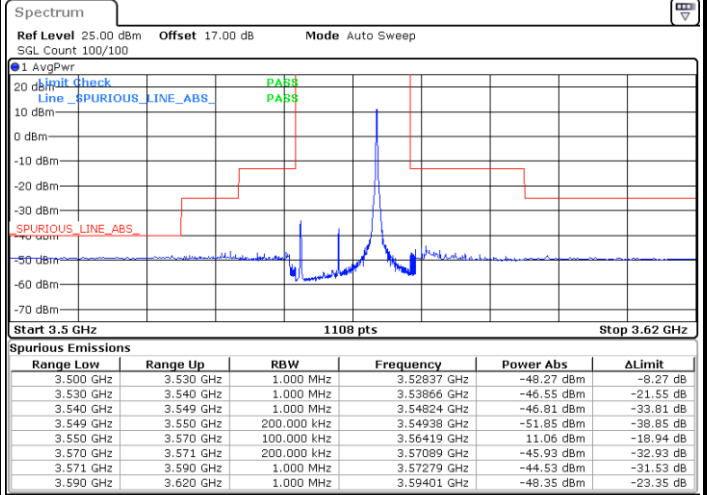

N/A

Date: 6.DEC.2021 18:57:05

LTE Band 48 / 10MHz

256QAM

Highest Channel / 1RB0

Highest Channel / 1RBmax

Date: 6.DEC.2021 18:50:58

Date: 6.DEC.2021 19:09:57

Highest Channel / FullIRB

N/A

Date: 6.DEC.2021 19:00:07

LTE Band 48 / 15MHz

256QAM

Lowest Channel / 1RB0

Lowest Channel / 1RBmax

Date: 6.DEC.2021 19:14:59

Date: 6.DEC.2021 19:34:42

Lowest Channel / FullIRB

N/A

Date: 6.DEC.2021 19:24:49

LTE Band 48 / 15MHz

256QAM

Middle Channel / 1RB0

Middle Channel / 1RBmax

Date: 6.DEC.2021 19:18:38

Date: 6.DEC.2021 19:38:22

Middle Channel / FullIRB

N/A

Date: 6.DEC.2021 19:28:30

LTE Band 48 / 15MHz

256QAM

Highest Channel / 1RB0