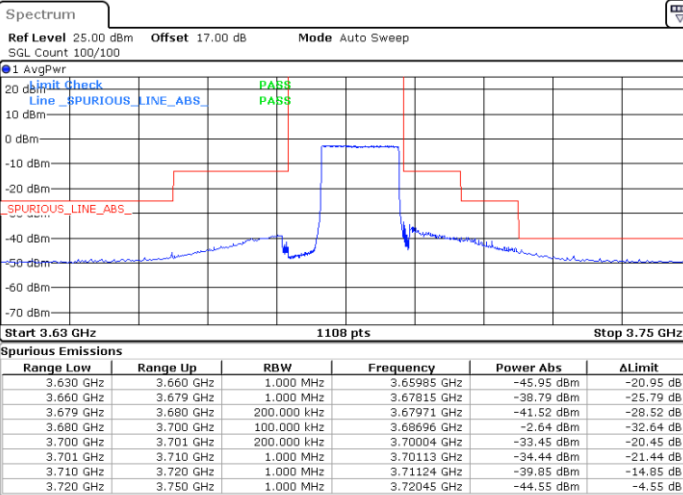

LTE Band 48 / 15MHz

64QAM

Middle Channel / 1RB0

Middle Channel / 1RBmax

Date: 6.DEC.2021 19:16:22

Date: 6.DEC.2021 19:36:07

Middle Channel / FullIRB

N/A

Date: 6.DEC.2021 19:26:13

LTE Band 48 / 15MHz

64QAM

Highest Channel / 1RB0

Highest Channel / 1RBmax

Date: 6.DEC.2021 19:20:56

Date: 6.DEC.2021 19:40:40

Highest Channel / FullIRB

N/A

Date: 6.DEC.2021 19:30:48

LTE Band 48 / 20MHz

64QAM

Lowest Channel / 1RB0

Lowest Channel / 1RBmax

Date: 6.DEC.2021 20:01:17

Date: 6.DEC.2021 20:23:56

Lowest Channel / FullIRB

N/A

Date: 6.DEC.2021 20:14:05

LTE Band 48 / 20MHz

64QAM

Middle Channel / 1RB0

Middle Channel / 1RBmax

Date: 6.DEC.2021 20:06:25