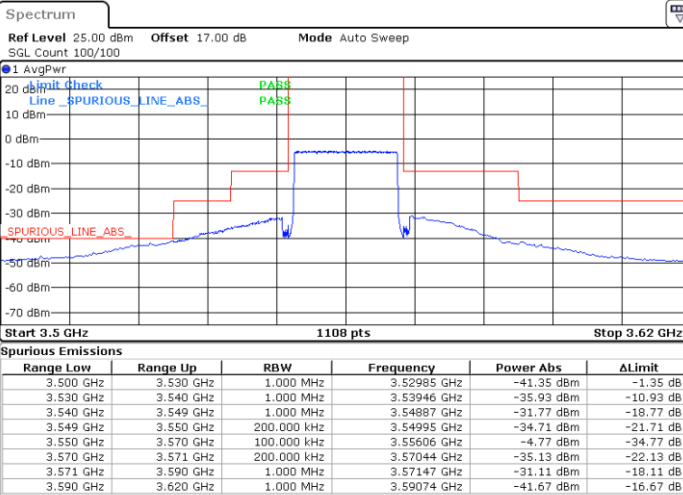

Date: 6.DEC.2021 19:26:13

LTE Band 48 / 15MHz

64QAM

Highest Channel / 1RB0

Highest Channel / 1RBmax

Date: 6.DEC.2021 19:20:56

Date: 6.DEC.2021 19:40:40

Highest Channel / FullIRB

N/A

Date: 6.DEC.2021 19:30:48

LTE Band 48 / 20MHz

64QAM

Lowest Channel / 1RB0

Lowest Channel / 1RBmax

Date: 6.DEC.2021 20:01:17

Date: 6.DEC.2021 20:23:56

Lowest Channel / FullIRB

N/A

Date: 6.DEC.2021 20:14:05

LTE Band 48 / 20MHz

64QAM

Middle Channel / 1RB0

Middle Channel / 1RBmax

Date: 6.DEC.2021 20:06:25

Date: 6.DEC.2021 20:26:07

Middle Channel / FullIRB

N/A

Date: 6.DEC.2021 20:16:14

LTE Band 48 / 20MHz

64QAM

Highest Channel / 1RB0

Highest Channel / 1RBmax