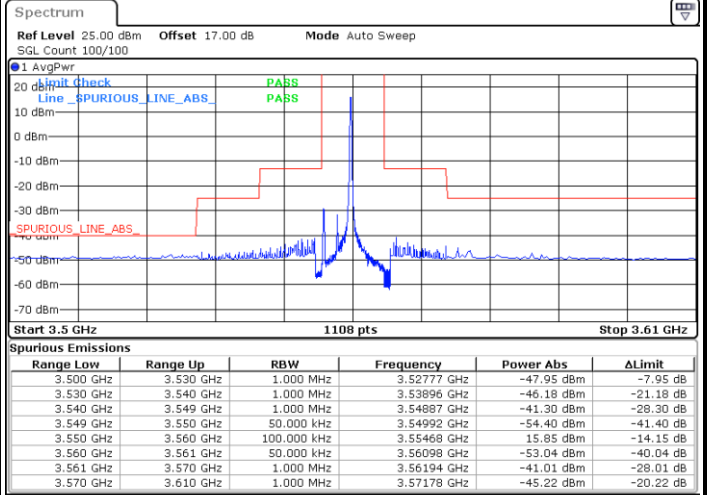

Date: 6.DEC.2021 20:26:07

Middle Channel / FullIRB

N/A

Date: 6.DEC.2021 20:16:14

LTE Band 48 / 20MHz

64QAM

Highest Channel / 1RB0

Highest Channel / 1RBmax

Date: 6.DEC.2021 20:10:57

Date: 6.DEC.2021 20:30:37

Highest Channel / FullIRB

N/A

Date: 6.DEC.2021 20:20:49

LTE Band 48 / 5MHz

256QAM

Lowest Channel / 1RB0

Lowest Channel / 1RBmax

Date: 6.DEC.2021 18:05:05

Date: 6.DEC.2021 18:24:47

Lowest Channel / FullIRB

N/A

Date: 6.DEC.2021 18:14:57

LTE Band 48 / 5MHz

256QAM

Middle Channel / 1RB0

Middle Channel / 1RBmax

Date: 6.DEC.2021 18:08:46

Date: 6.DEC.2021 18:28:38

Middle Channel / FullIRB

N/A

Date: 6.DEC.2021 18:18:38

LTE Band 48 / 5MHz