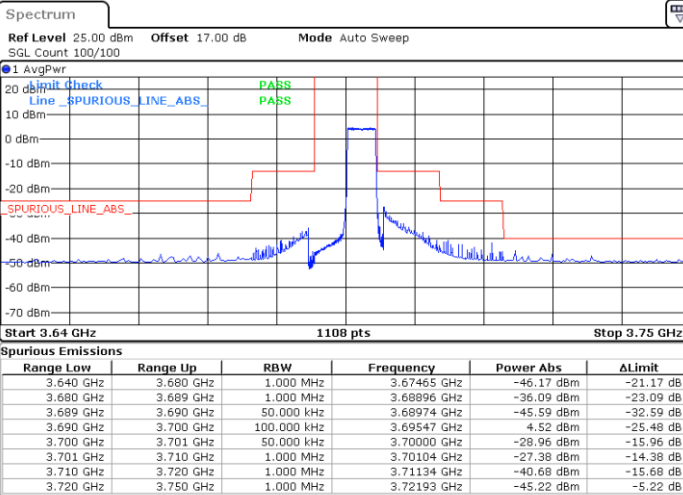

N/A

Date: 6.DEC.2021 18:14:11

LTE Band 48 / 5MHz

64QAM

Middle Channel / 1RB0

Middle Channel / 1RBmax

Date: 6.DEC.2021 18:06:30

Date: 6.DEC.2021 18:26:22

Middle Channel / FullIRB

N/A

Date: 6.DEC.2021 18:16:22

LTE Band 48 / 5MHz

64QAM

Highest Channel / 1RB0

Highest Channel / 1RBmax

Date: 6.DEC.2021 18:11:03

Date: 6.DEC.2021 18:30:54

Highest Channel / FullIRB

N/A

Date: 6.DEC.2021 18:20:56

LTE Band 48 / 10MHz

64QAM

Lowest Channel / 1RB0

Lowest Channel / 1RBmax