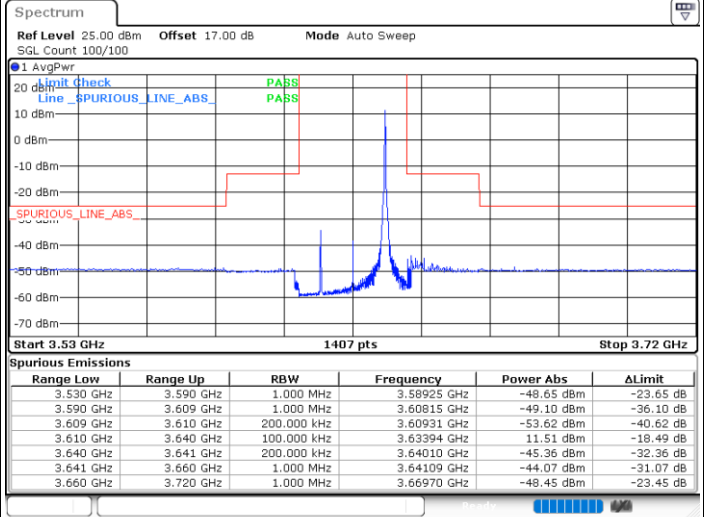

Highest Channel / 1RBmax

Date: 6.DEC.2021 19:21:42

Date: 6.DEC.2021 19:41:25

Highest Channel / FullIRB

N/A

Date: 6.DEC.2021 19:31:34

LTE Band 48 / 20MHz

256QAM

Lowest Channel / 1RB0

Lowest Channel / 1RBmax

Date: 6.DEC.2021 20:02:04

Date: 6.DEC.2021 20:24:43

Lowest Channel / FullIRB

N/A

Date: 6.DEC.2021 20:14:51

LTE Band 48 / 20MHz

256QAM

Middle Channel / 1RB0

Middle Channel / 1RBmax

Date: 6.DEC.2021 20:08:40

Date: 6.DEC.2021 20:28:21

Middle Channel / FullIRB

N/A

Date: 6.DEC.2021 20:18:31

LTE Band 48 / 20MHz

256QAM

Highest Channel / 1RB0

Highest Channel / 1RBmax

Date: 6.DEC.2021 20:11:43

Date: 6.DEC.2021 20:31:22

Highest Channel / FullIRB

N/A