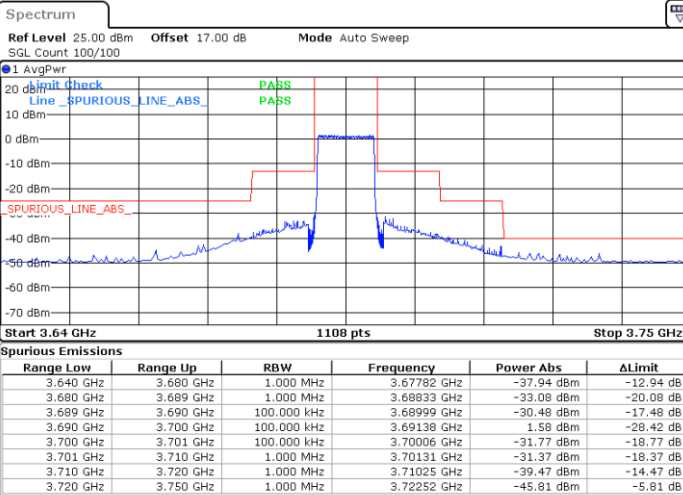

Middle Channel / 1RBmax

Date: 6.DEC.2021 18:45:38

Date: 6.DEC.2021 19:04:38

Middle Channel / FullIRB

N/A

Date: 6.DEC.2021 19:51:39

LTE Band 48 / 10MHz

64QAM

Highest Channel / 1RB0

Highest Channel / 1RBmax

Date: 6.DEC.2021 18:50:11

Date: 6.DEC.2021 19:09:11

Highest Channel / FullIRB

N/A

Date: 6.DEC.2021 18:59:21

LTE Band 48 / 15MHz

64QAM

Lowest Channel / 1RB0

Lowest Channel / 1RBmax

Date: 6.DEC.2021 19:14:12

Date: 6.DEC.2021 19:33:56

Lowest Channel / FullIRB

N/A

Date: 6.DEC.2021 19:24:03