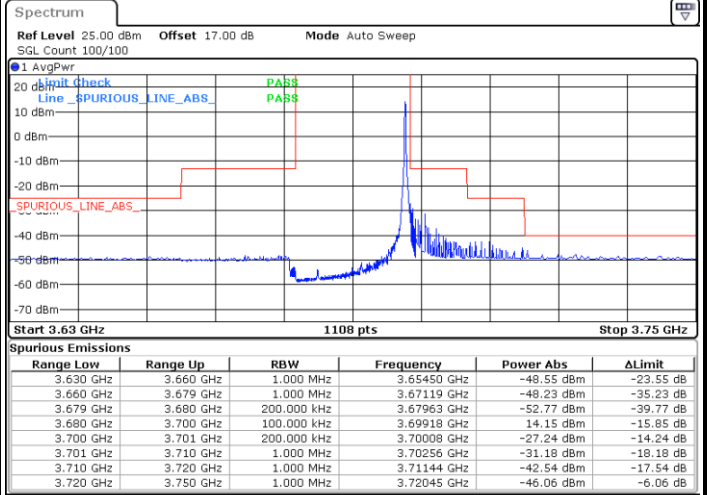

LTE Band 48 / 15MHz

64QAM

Middle Channel / 1RB0

Middle Channel / 1RBmax

Date: 6.DEC.2021 19:16:22

Date: 6.DEC.2021 19:36:07

Middle Channel / FullIRB

N/A

Date: 6.DEC.2021 19:26:13

LTE Band 48 / 15MHz

64QAM

Highest Channel / 1RB0

Highest Channel / 1RBmax

Date: 6.DEC.2021 19:20:56

Date: 6.DEC.2021 19:40:40

Highest Channel / FullIRB

N/A

Date: 6.DEC.2021 19:30:48

LTE Band 48 / 20MHz

64QAM

Lowest Channel / 1RB0

Lowest Channel / 1RBmax

Date: 6.DEC.2021 20:01:17

Date: 6.DEC.2021 20:23:56

Lowest Channel / FullIRB

N/A

Date: 6.DEC.2021 20:14:05

LTE Band 48 / 20MHz

64QAM

Middle Channel / 1RB0

Middle Channel / 1RBmax

Date: 6.DEC.2021 20:06:25