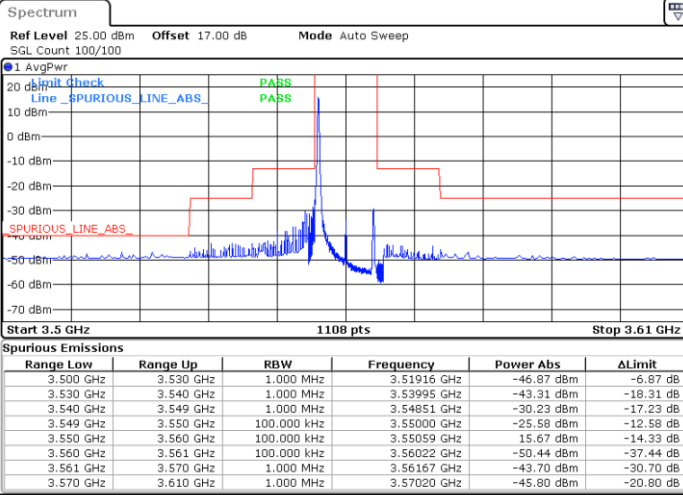

Middle Channel / 1RB0

Middle Channel / 1RBmax

Date: 6.DEC.2021 18:08:46

Date: 6.DEC.2021 18:28:38

Middle Channel / FullIRB

N/A

Date: 6.DEC.2021 18:18:38

LTE Band 48 / 5MHz

256QAM

Highest Channel / 1RB0

Highest Channel / 1RBmax

Date: 6.DEC.2021 18:11:49

Date: 6.DEC.2021 18:31:40

Highest Channel / FullIRB

N/A

Date: 6.DEC.2021 18:21:43

LTE Band 48 / 10MHz

256QAM

Lowest Channel / 1RB0

Lowest Channel / 1RBmax

Date: 6.DEC.2021 18:43:51

Date: 6.DEC.2021 19:03:14

Lowest Channel / FullIRB

N/A

Date: 6.DEC.2021 18:54:03

LTE Band 48 / 10MHz

256QAM

MiddleChannel / 1RB0

Middle Channel / 1RBmax

Date: 6.DEC.2021 18:47:53

Date: 6.DEC.2021 19:06:53

Middle Channel / FullIRB