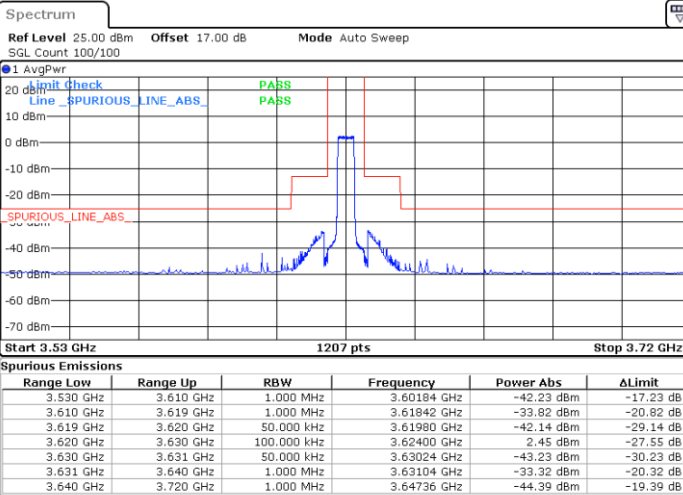

Lowest Channel / 1RBmax

Date: 6.DEC.2021 18:05:05

Date: 6.DEC.2021 18:24:47

Lowest Channel / FullIRB

N/A

Date: 6.DEC.2021 18:14:57

LTE Band 48 / 5MHz

256QAM

Middle Channel / 1RB0

Middle Channel / 1RBmax

Date: 6.DEC.2021 18:08:46

Date: 6.DEC.2021 18:28:38

Middle Channel / FullIRB

N/A

Date: 6.DEC.2021 18:18:38

LTE Band 48 / 5MHz

256QAM

Highest Channel / 1RB0

Highest Channel / 1RBmax

Date: 6.DEC.2021 18:11:49

Date: 6.DEC.2021 18:31:40

Highest Channel / FullIRB

N/A

Date: 6.DEC.2021 18:21:43

LTE Band 48 / 10MHz

256QAM

Lowest Channel / 1RB0

Lowest Channel / 1RBmax

Date: 6.DEC.2021 18:43:51

Date: 6.DEC.2021 19:03:14

Lowest Channel / FullIRB

N/A