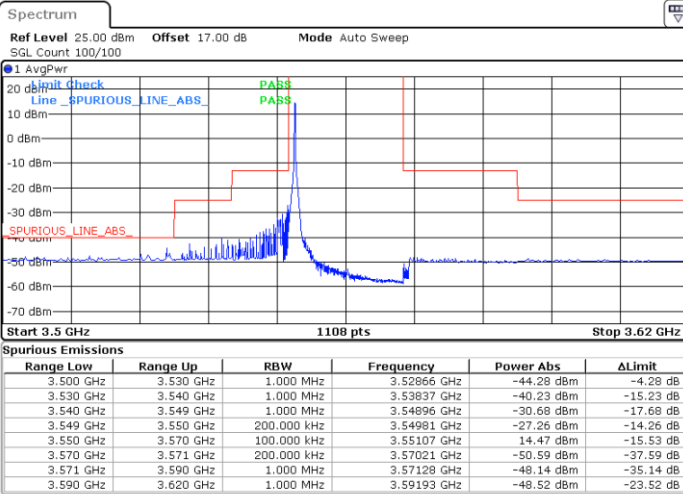

Date: 6.DEC.2021 19:26:13

LTE Band 48 / 15MHz

64QAM

Highest Channel / 1RB0

Highest Channel / 1RBmax

Date: 6.DEC.2021 19:20:56

Date: 6.DEC.2021 19:40:40

Highest Channel / FullIRB

N/A

Date: 6.DEC.2021 19:30:48

LTE Band 48 / 20MHz

64QAM

Lowest Channel / 1RB0

Lowest Channel / 1RBmax

Date: 6.DEC.2021 20:01:17

Date: 6.DEC.2021 20:23:56

Lowest Channel / FullIRB

N/A

Date: 6.DEC.2021 20:14:05

LTE Band 48 / 20MHz

64QAM

Middle Channel / 1RB0

Middle Channel / 1RBmax

Date: 6.DEC.2021 20:06:25

Date: 6.DEC.2021 20:26:07

Middle Channel / FullIRB

N/A

Date: 6.DEC.2021 20:16:14

LTE Band 48 / 20MHz

64QAM

Highest Channel / 1RB0

Highest Channel / 1RBmax