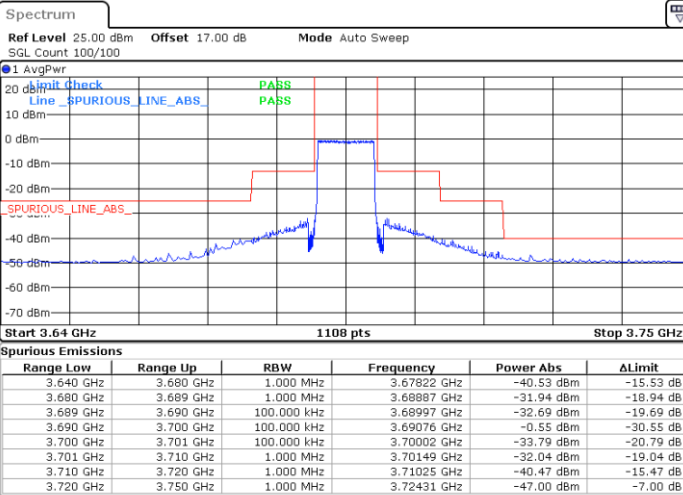

LTE Band 48 / 10MHz

256QAM

Lowest Channel / 1RB0

Lowest Channel / 1RBmax

Date: 6.DEC.2021 18:43:51

Date: 6.DEC.2021 19:03:14

Lowest Channel / FullIRB

N/A

Date: 6.DEC.2021 18:54:03

LTE Band 48 / 10MHz

256QAM

MiddleChannel / 1RB0

Middle Channel / 1RBmax

Date: 6.DEC.2021 18:47:53

Date: 6.DEC.2021 19:06:53

Middle Channel / FullIRB

N/A

Date: 6.DEC.2021 18:57:05

LTE Band 48 / 10MHz

256QAM

Highest Channel / 1RB0

Highest Channel / 1RBmax

Date: 6.DEC.2021 18:50:58

Date: 6.DEC.2021 19:09:57

Highest Channel / FullIRB

N/A

Date: 6.DEC.2021 19:00:07

LTE Band 48 / 15MHz

256QAM

Lowest Channel / 1RB0

Lowest Channel / 1RBmax

Date: 6.DEC.2021 19:14:59