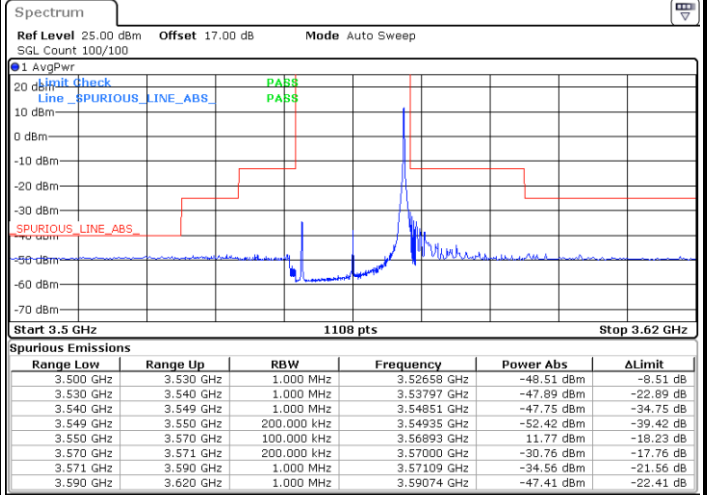

Date: 6.DEC.2021 19:18:38

Date: 6.DEC.2021 19:38:22

Middle Channel / FullIRB

N/A

Date: 6.DEC.2021 19:28:30

LTE Band 48 / 15MHz

256QAM

Highest Channel / 1RB0

Highest Channel / 1RBmax

Date: 6.DEC.2021 19:21:42

Date: 6.DEC.2021 19:41:25

Highest Channel / FullIRB

N/A

Date: 6.DEC.2021 19:31:34

LTE Band 48 / 20MHz

256QAM

Lowest Channel / 1RB0

Lowest Channel / 1RBmax

Date: 6.DEC.2021 20:02:04

Date: 6.DEC.2021 20:24:43

Lowest Channel / FullIRB

N/A

Date: 6.DEC.2021 20:14:51

LTE Band 48 / 20MHz