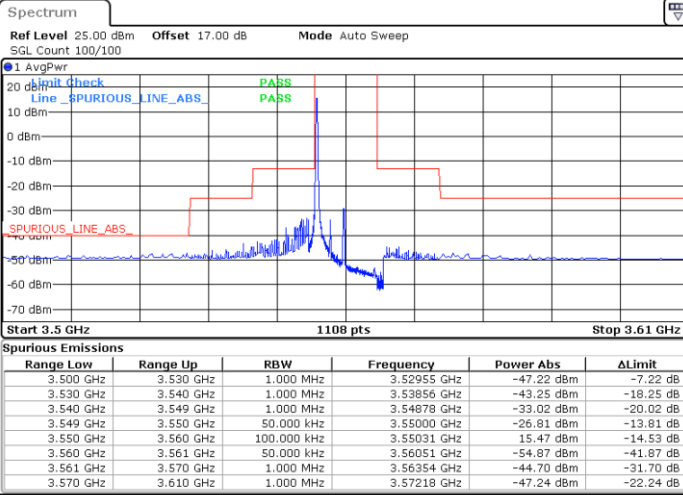

Date: 6.DEC.2021 20:26:07

Middle Channel / FullIRB

N/A

Date: 6.DEC.2021 20:16:14

LTE Band 48 / 20MHz

64QAM

Highest Channel / 1RB0

Highest Channel / 1RBmax

Date: 6.DEC.2021 20:10:57

Date: 6.DEC.2021 20:30:37

Highest Channel / FullIRB

N/A

Date: 6.DEC.2021 20:20:49

LTE Band 48 / 5MHz

256QAM

Lowest Channel / 1RB0

Lowest Channel / 1RBmax

Date: 6.DEC.2021 18:05:05

Date: 6.DEC.2021 18:24:47

Lowest Channel / FullIRB

N/A

Date: 6.DEC.2021 18:14:57

LTE Band 48 / 5MHz

256QAM

Middle Channel / 1RB0

Middle Channel / 1RBmax

Date: 6.DEC.2021 18:08:46

Date: 6.DEC.2021 18:28:38

Middle Channel / FullIRB

N/A

Date: 6.DEC.2021 18:18:38

LTE Band 48 / 5MHz