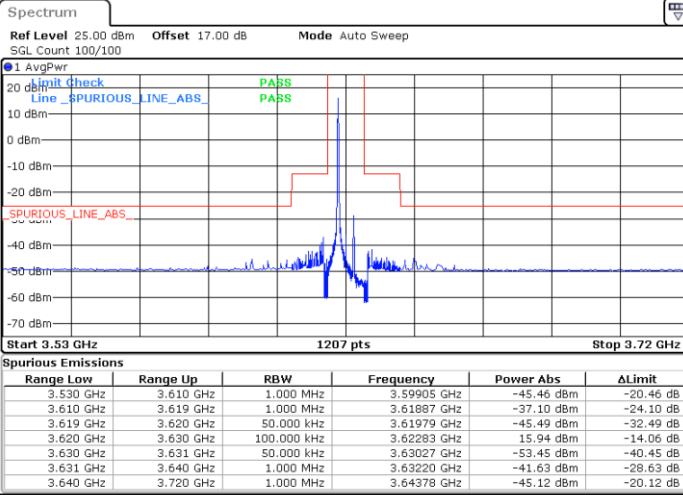

Date: 6.DEC.2021 20:10:57

Date: 6.DEC.2021 20:30:37

Highest Channel / FullIRB

N/A

Date: 6.DEC.2021 20:20:49

LTE Band 48 / 5MHz

256QAM

Lowest Channel / 1RB0

Lowest Channel / 1RBmax

Date: 6.DEC.2021 18:05:05

Date: 6.DEC.2021 18:24:47

Lowest Channel / FullIRB

N/A

Date: 6.DEC.2021 18:14:57

LTE Band 48 / 5MHz

256QAM

Middle Channel / 1RB0

Middle Channel / 1RBmax

Date: 6.DEC.2021 18:08:46

Date: 6.DEC.2021 18:28:38

Middle Channel / FullIRB

N/A

Date: 6.DEC.2021 18:18:38

LTE Band 48 / 5MHz

256QAM

Highest Channel / 1RB0

Highest Channel / 1RBmax

Date: 6.DEC.2021 18:11:49

Date: 6.DEC.2021 18:31:40

Highest Channel / FullIRB

N/A

Date: 6.DEC.2021 18:21:43