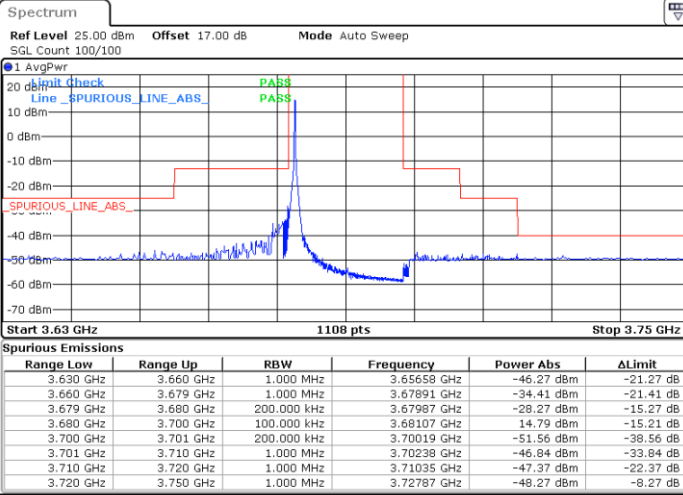

Lowest Channel / FullIRB

N/A

Date: 6.DEC.2021 20:14:05

LTE Band 48 / 20MHz

64QAM

Middle Channel / 1RB0

Middle Channel / 1RBmax

Date: 6.DEC.2021 20:06:25

Date: 6.DEC.2021 20:26:07

Middle Channel / FullIRB

N/A

Date: 6.DEC.2021 20:16:14

LTE Band 48 / 20MHz

64QAM

Highest Channel / 1RB0

Highest Channel / 1RBmax

Date: 6.DEC.2021 20:10:57

Date: 6.DEC.2021 20:30:37

Highest Channel / FullIRB

N/A

Date: 6.DEC.2021 20:20:49

LTE Band 48 / 5MHz

256QAM

Lowest Channel / 1RB0

Lowest Channel / 1RBmax

Date: 6.DEC.2021 18:05:05

Date: 6.DEC.2021 18:24:47

Lowest Channel / FullIRB

N/A

Date: 6.DEC.2021 18:14:57

LTE Band 48 / 5MHz

256QAM