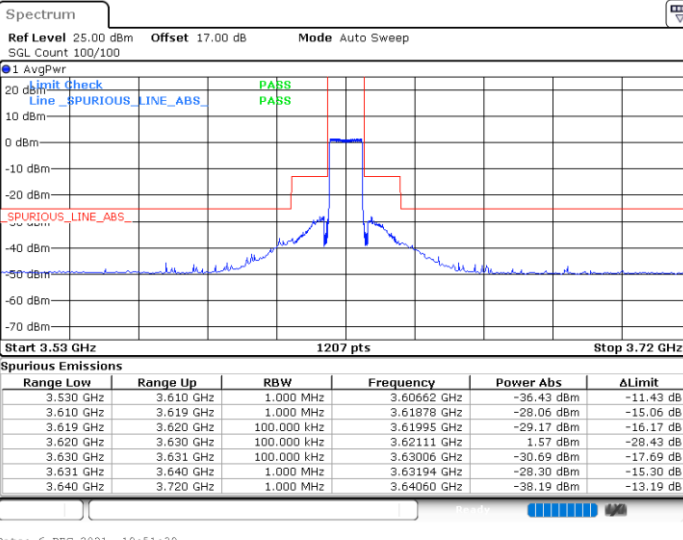

Date: 6.DEC.2021 18:43:05

Date: 6.DEC.2021 19:02:28

Lowest Channel / FullIRB

N/A

Date: 6.DEC.2021 18:53:17

LTE Band 48 / 10MHz

64QAM

MiddleChannel / 1RB0

Middle Channel / 1RBmax

Date: 6.DEC.2021 18:45:38

Date: 6.DEC.2021 19:04:38

Middle Channel / FullIRB

N/A

Date: 6.DEC.2021 19:51:39

LTE Band 48 / 10MHz

64QAM

Highest Channel / 1RB0

Highest Channel / 1RBmax

Date: 6.DEC.2021 18:50:11

Date: 6.DEC.2021 19:09:11

Highest Channel / FullIRB

N/A

Date: 6.DEC.2021 18:59:21

LTE Band 48 / 15MHz