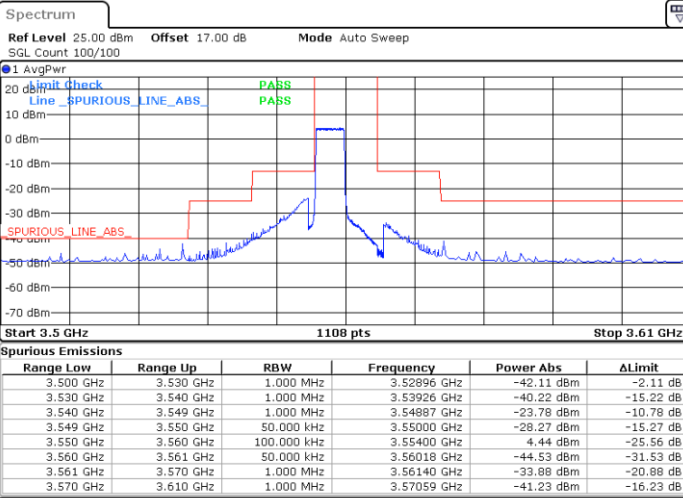

Date: 6.DEC.2021 20:10:11

Date: 6.DEC.2021 20:29:52

Highest Channel / FullIRB

N/A

Range Low	Range Up	RBW	Frequency	Power Abs	ΔLimit
3.630 GHz	3.660 GHz	1.000 MHz	3.65837 GHz	-44.15 dBm	-19.15 dB
3.660 GHz	3.679 GHz	1.000 MHz	3.67891 GHz	-34.84 dBm	-21.84 dB
3.679 GHz	3.680 GHz	200.000 kHz	3.67984 GHz	-36.36 dBm	-23.36 dB
3.680 GHz	3.700 GHz	100.000 kHz	3.68861 GHz	-3.96 dBm	-33.96 dB
3.700 GHz	3.701 GHz	200.000 kHz	3.70017 GHz	-36.72 dBm	-23.72 dB
3.701 GHz	3.710 GHz	1.000 MHz	3.70194 GHz	-35.06 dBm	-22.06 dB
3.710 GHz	3.720 GHz	1.000 MHz	3.71015 GHz	-40.09 dBm	-15.09 dB
3.720 GHz	3.750 GHz	1.000 MHz	3.72015 GHz	-44.46 dBm	-4.46 dB

Date: 6.DEC.2021 20:20:02

LTE Band 48 / 5MHz

64QAM

Lowest Channel / 1RB0

Lowest Channel / 1RBmax

Date: 6.DEC.2021 18:04:19

Date: 6.DEC.2021 18:24:01

Lowest Channel / FullIRB

N/A

Date: 6.DEC.2021 18:14:11

LTE Band 48 / 5MHz

64QAM

Middle Channel / 1RB0

Middle Channel / 1RBmax

Date: 6.DEC.2021 18:06:30

Date: 6.DEC.2021 18:26:22

Middle Channel / FullIRB

N/A

Date: 6.DEC.2021 18:16:22

LTE Band 48 / 5MHz

64QAM

Highest Channel / 1RB0

Highest Channel / 1RBmax

Date: 6.DEC.2021 18:11:03