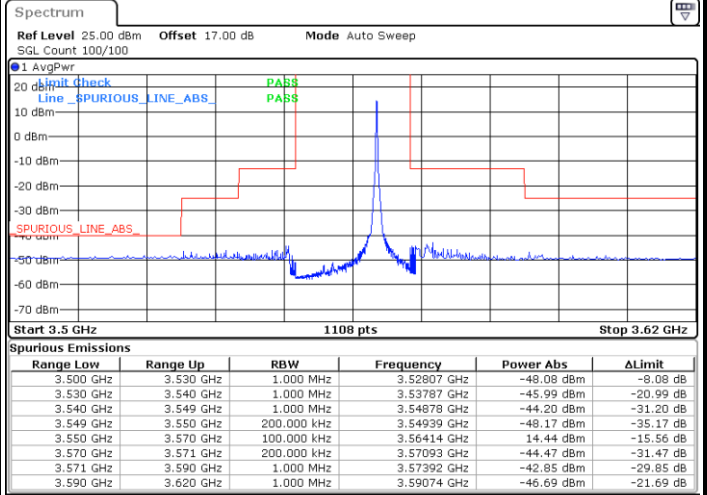

Middle Channel / 1RBmax

Date: 6.DEC.2021 18:45:38

Date: 6.DEC.2021 19:04:38

Middle Channel / FullIRB

N/A

Date: 6.DEC.2021 19:51:39

LTE Band 48 / 10MHz

64QAM

Highest Channel / 1RB0

Highest Channel / 1RBmax

Date: 6.DEC.2021 18:50:11

Date: 6.DEC.2021 19:09:11

Highest Channel / FullIRB

N/A

Date: 6.DEC.2021 18:59:21

LTE Band 48 / 15MHz

64QAM

Lowest Channel / 1RB0

Lowest Channel / 1RBmax

Date: 6.DEC.2021 19:14:12

Date: 6.DEC.2021 19:33:56

Lowest Channel / FullIRB

N/A

Date: 6.DEC.2021 19:24:03