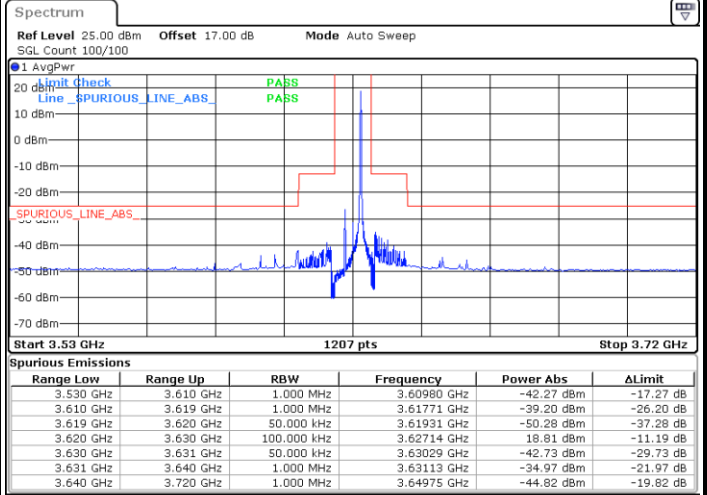

Date: 6.DEC.2021 20:20:02

LTE Band 48 / 5MHz

64QAM

Lowest Channel / 1RB0

Lowest Channel / 1RBmax

Date: 6.DEC.2021 18:04:19

Date: 6.DEC.2021 18:24:01

Lowest Channel / FullIRB

N/A

Date: 6.DEC.2021 18:14:11

LTE Band 48 / 5MHz

64QAM

Middle Channel / 1RB0

Middle Channel / 1RBmax

Date: 6.DEC.2021 18:06:30

Date: 6.DEC.2021 18:26:22

Middle Channel / FullIRB

N/A

Date: 6.DEC.2021 18:16:22

LTE Band 48 / 5MHz

64QAM

Highest Channel / 1RB0

Highest Channel / 1RBmax

Date: 6.DEC.2021 18:11:03

Date: 6.DEC.2021 18:30:54

Highest Channel / FullIRB

N/A

Date: 6.DEC.2021 18:20:56

LTE Band 48 / 10MHz

64QAM

Lowest Channel / 1RB0

Lowest Channel / 1RBmax