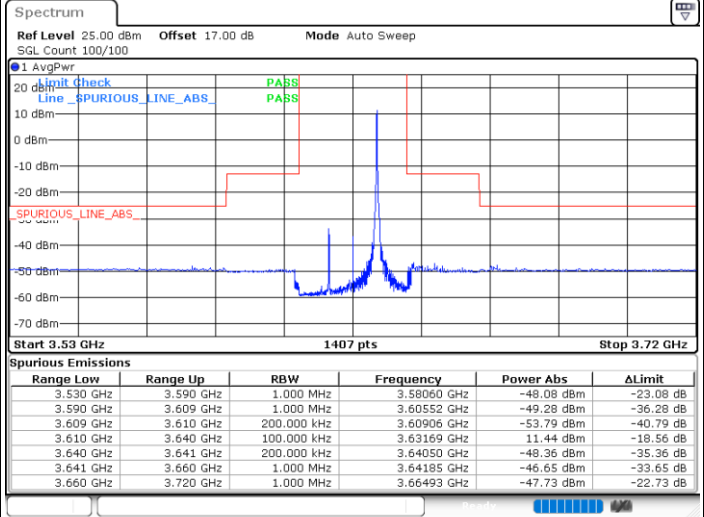

Highest Channel / FullIRB

N/A

Date: 6.DEC.2021 19:00:07

LTE Band 48 / 15MHz

256QAM

Lowest Channel / 1RB0

Lowest Channel / 1RBmax

Date: 6.DEC.2021 19:14:59

Date: 6.DEC.2021 19:34:42

Lowest Channel / FullIRB

N/A

Date: 6.DEC.2021 19:24:49

LTE Band 48 / 15MHz

256QAM

Middle Channel / 1RB0

Middle Channel / 1RBmax

Date: 6.DEC.2021 19:18:38

Date: 6.DEC.2021 19:38:22

Middle Channel / FullIRB

N/A

Date: 6.DEC.2021 19:28:30

LTE Band 48 / 15MHz

256QAM

Highest Channel / 1RB0

Highest Channel / 1RBmax

Date: 6.DEC.2021 19:21:42

Date: 6.DEC.2021 19:41:25

Highest Channel / FullIRB

N/A

Date: 6.DEC.2021 19:31:34

LTE Band 48 / 20MHz

256QAM