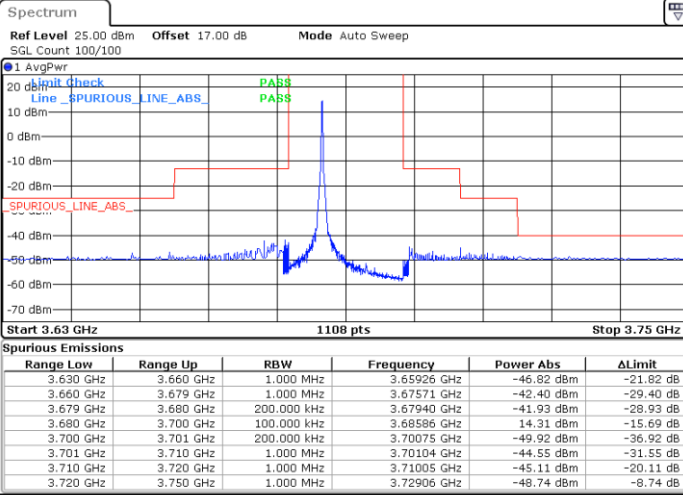

LTE Band 48 / 15MHz

64QAM

Middle Channel / 1RB0

Middle Channel / 1RBmax

Date: 6.DEC.2021 19:16:22

Date: 6.DEC.2021 19:36:07

Middle Channel / FullIRB

N/A

Date: 6.DEC.2021 19:26:13

LTE Band 48 / 15MHz

64QAM

Highest Channel / 1RB0

Highest Channel / 1RBmax

Date: 6.DEC.2021 19:20:56

Date: 6.DEC.2021 19:40:40

Highest Channel / FullIRB

N/A

Date: 6.DEC.2021 19:30:48

LTE Band 48 / 20MHz

64QAM

Lowest Channel / 1RB0

Lowest Channel / 1RBmax

Date: 6.DEC.2021 20:01:17

Date: 6.DEC.2021 20:23:56

Lowest Channel / FullIRB

N/A

Date: 6.DEC.2021 20:14:05

LTE Band 48 / 20MHz

64QAM

Middle Channel / 1RB0

Middle Channel / 1RBmax

Date: 6.DEC.2021 20:06:25