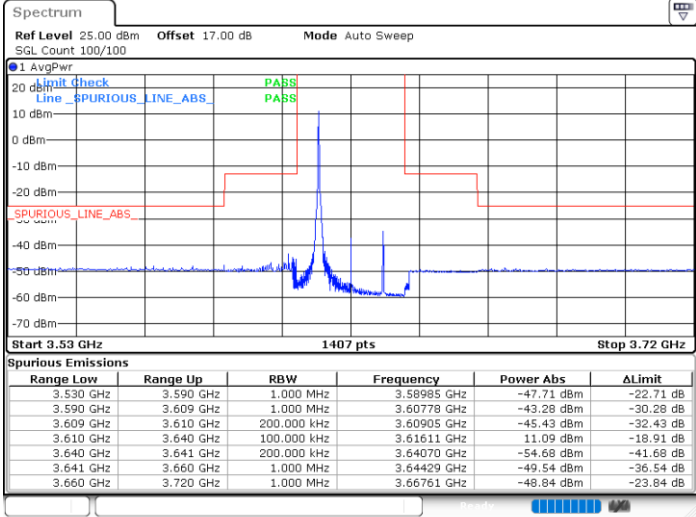

Highest Channel / 1RBmax

Date: 6.DEC.2021 19:21:42

Date: 6.DEC.2021 19:41:25

Highest Channel / FullIRB

N/A

Date: 6.DEC.2021 19:31:34

LTE Band 48 / 20MHz

256QAM

Lowest Channel / 1RB0

Lowest Channel / 1RBmax

Date: 6.DEC.2021 20:02:04

Date: 6.DEC.2021 20:24:43

Lowest Channel / FullIRB

N/A

Date: 6.DEC.2021 20:14:51

LTE Band 48 / 20MHz

256QAM

Middle Channel / 1RB0

Middle Channel / 1RBmax

Date: 6.DEC.2021 20:08:40

Date: 6.DEC.2021 20:28:21

Middle Channel / FullIRB

N/A

Date: 6.DEC.2021 20:18:31

LTE Band 48 / 20MHz

256QAM

Highest Channel / 1RB0

Highest Channel / 1RBmax

Date: 6.DEC.2021 20:11:43

Date: 6.DEC.2021 20:31:22

Highest Channel / FullIRB

N/A