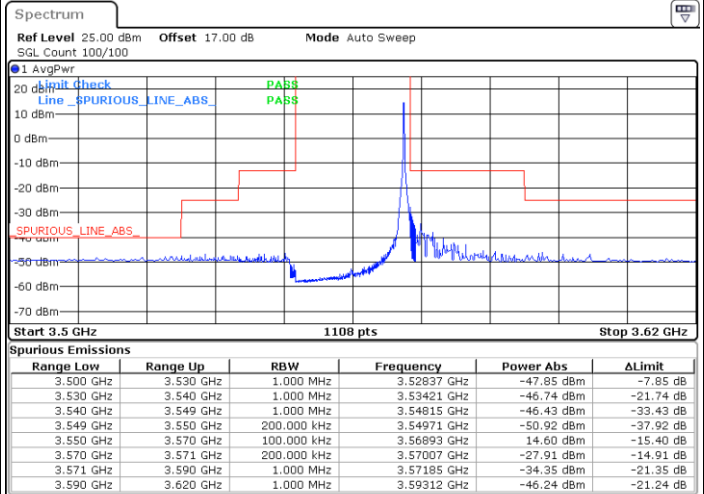

Date: 6.DEC.2021 19:26:13

LTE Band 48 / 15MHz

64QAM

Highest Channel / 1RB0

Highest Channel / 1RBmax

Date: 6.DEC.2021 19:20:56

Date: 6.DEC.2021 19:40:40

Highest Channel / FullIRB

N/A

Date: 6.DEC.2021 19:30:48

LTE Band 48 / 20MHz

64QAM

Lowest Channel / 1RB0

Lowest Channel / 1RBmax

Date: 6.DEC.2021 20:01:17

Date: 6.DEC.2021 20:23:56

Lowest Channel / FullIRB

N/A

Date: 6.DEC.2021 20:14:05

LTE Band 48 / 20MHz

64QAM

Middle Channel / 1RB0

Middle Channel / 1RBmax

Date: 6.DEC.2021 20:06:25

Date: 6.DEC.2021 20:26:07

Middle Channel / FullIRB

N/A

Date: 6.DEC.2021 20:16:14

LTE Band 48 / 20MHz

64QAM

Highest Channel / 1RB0

Highest Channel / 1RBmax