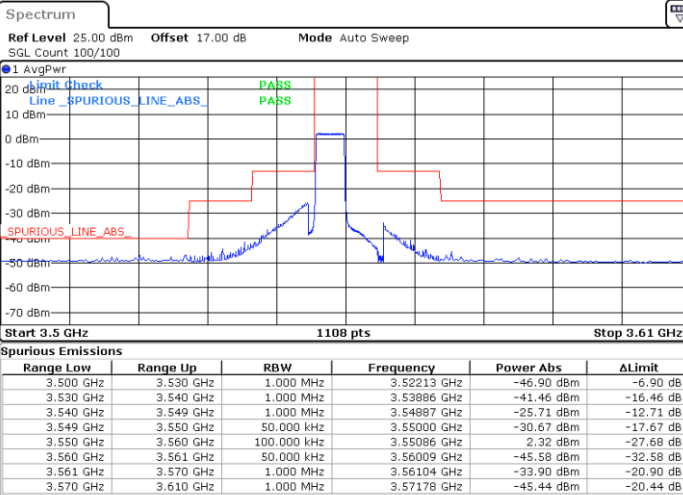

Date: 6.DEC.2021 20:26:07

Middle Channel / FullIRB

N/A

Date: 6.DEC.2021 20:16:14

LTE Band 48 / 20MHz

64QAM

Highest Channel / 1RB0

Highest Channel / 1RBmax

Date: 6.DEC.2021 20:10:57

Date: 6.DEC.2021 20:30:37

Highest Channel / FullIRB

N/A

Date: 6.DEC.2021 20:20:49

LTE Band 48 / 5MHz

256QAM

Lowest Channel / 1RB0

Lowest Channel / 1RBmax

Date: 6.DEC.2021 18:05:05

Date: 6.DEC.2021 18:24:47

Lowest Channel / FullIRB

N/A

Date: 6.DEC.2021 18:14:57

LTE Band 48 / 5MHz

256QAM

Middle Channel / 1RB0

Middle Channel / 1RBmax

Date: 6.DEC.2021 18:08:46

Date: 6.DEC.2021 18:28:38

Middle Channel / FullIRB

N/A

Date: 6.DEC.2021 18:18:38

LTE Band 48 / 5MHz