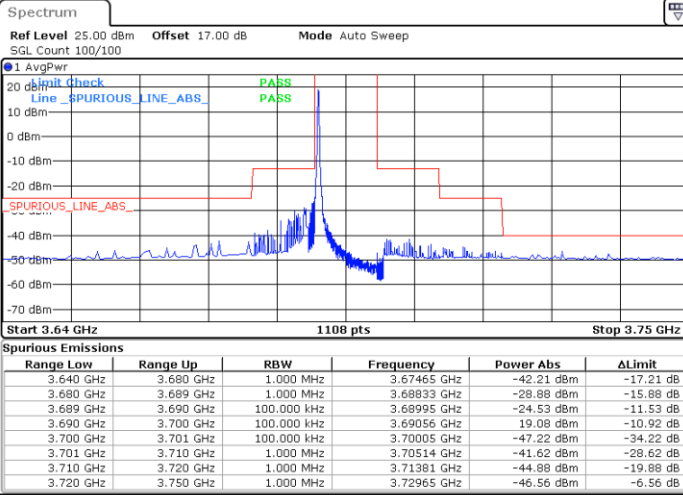

Date: 6.DEC.2021 18:43:05

Date: 6.DEC.2021 19:02:28

Lowest Channel / FullIRB

N/A

Date: 6.DEC.2021 18:53:17

LTE Band 48 / 10MHz

64QAM

MiddleChannel / 1RB0

Middle Channel / 1RBmax

Date: 6.DEC.2021 18:45:38

Date: 6.DEC.2021 19:04:38

Middle Channel / FullIRB

N/A

Date: 6.DEC.2021 19:51:39

LTE Band 48 / 10MHz

64QAM

Highest Channel / 1RB0

Highest Channel / 1RBmax

Date: 6.DEC.2021 18:50:11

Date: 6.DEC.2021 19:09:11

Highest Channel / FullIRB

N/A

Date: 6.DEC.2021 18:59:21

LTE Band 48 / 15MHz