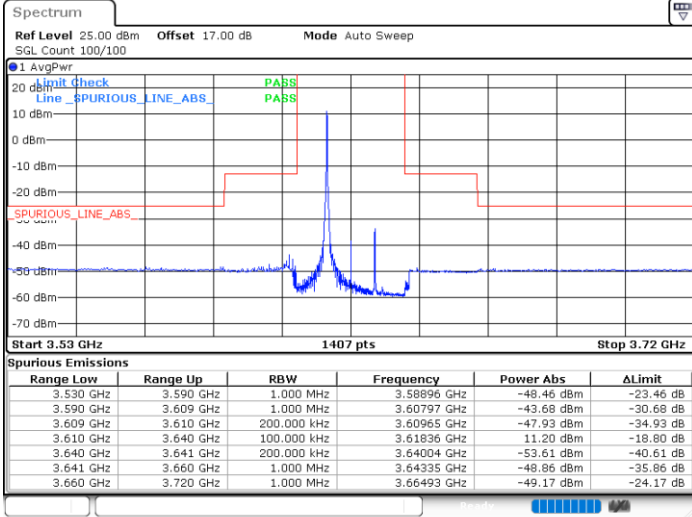

Highest Channel / FullIRB

N/A

Date: 6.DEC.2021 19:00:07

LTE Band 48 / 15MHz

256QAM

Lowest Channel / 1RB0

Lowest Channel / 1RBmax

Date: 6.DEC.2021 19:14:59

Date: 6.DEC.2021 19:34:42

Lowest Channel / FullIRB

N/A

Date: 6.DEC.2021 19:24:49

LTE Band 48 / 15MHz

256QAM

Middle Channel / 1RB0

Middle Channel / 1RBmax

Date: 6.DEC.2021 19:18:38

Date: 6.DEC.2021 19:38:22

Middle Channel / FullIRB

N/A

Date: 6.DEC.2021 19:28:30

LTE Band 48 / 15MHz

256QAM

Highest Channel / 1RB0

Highest Channel / 1RBmax

Date: 6.DEC.2021 19:21:42

Date: 6.DEC.2021 19:41:25

Highest Channel / FullIRB

N/A

Date: 6.DEC.2021 19:31:34

LTE Band 48 / 20MHz

256QAM