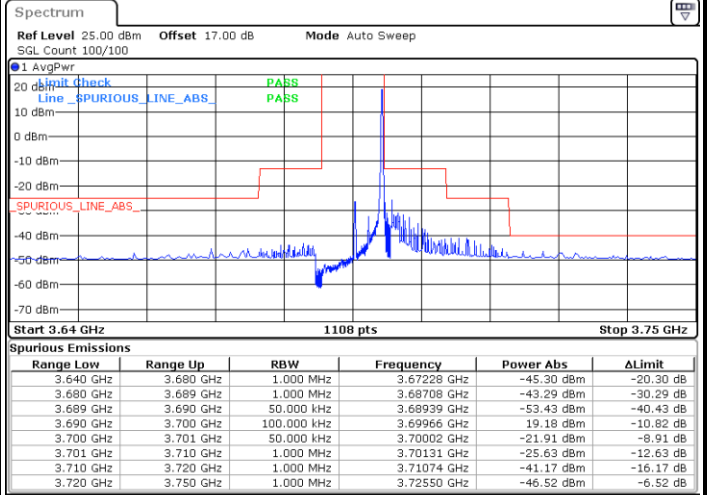

Date: 6.DEC.2021 20:10:11

Date: 6.DEC.2021 20:29:52

Highest Channel / FullIRB

N/A

Range Low	Range Up	RBW	Frequency	Power Abs	ΔLimit
3.630 GHz	3.660 GHz	1.000 MHz	3.65837 GHz	-44.15 dBm	-19.15 dB
3.660 GHz	3.679 GHz	1.000 MHz	3.67891 GHz	-34.84 dBm	-21.84 dB
3.679 GHz	3.680 GHz	200.000 kHz	3.67984 GHz	-36.36 dBm	-23.36 dB
3.680 GHz	3.700 GHz	100.000 kHz	3.68861 GHz	-3.96 dBm	-33.96 dB
3.700 GHz	3.701 GHz	200.000 kHz	3.70017 GHz	-36.72 dBm	-23.72 dB
3.701 GHz	3.710 GHz	1.000 MHz	3.70194 GHz	-35.06 dBm	-22.06 dB
3.710 GHz	3.720 GHz	1.000 MHz	3.71015 GHz	-40.09 dBm	-15.09 dB
3.720 GHz	3.750 GHz	1.000 MHz	3.72015 GHz	-44.46 dBm	-4.46 dB

Middle Channel / FullIRB

N/A

Date: 6.DEC.2021 18:16:22

LTE Band 48 / 5MHz

64QAM

Highest Channel / 1RB0

Highest Channel / 1RBmax

Date: 6.DEC.2021 18:11:03

Date: 6.DEC.2021 18:30:54

Highest Channel / FullIRB

N/A

Date: 6.DEC.2021 18:20:56

LTE Band 48 / 10MHz

64QAM

Lowest Channel / 1RB0

Lowest Channel / 1RBmax