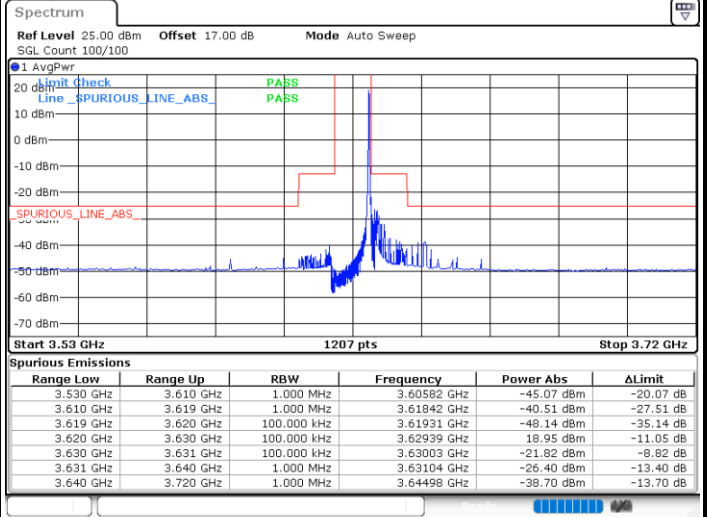

Date: 6.DEC.2021 18:30:54

Highest Channel / FullIRB

N/A

Date: 6.DEC.2021 18:20:56

LTE Band 48 / 10MHz

64QAM

Lowest Channel / 1RB0

Lowest Channel / 1RBmax

Date: 6.DEC.2021 18:43:05

Date: 6.DEC.2021 19:02:28

Lowest Channel / FullIRB

N/A

Date: 6.DEC.2021 18:53:17

LTE Band 48 / 10MHz

64QAM

MiddleChannel / 1RB0

Middle Channel / 1RBmax

Date: 6.DEC.2021 18:45:38

Date: 6.DEC.2021 19:04:38

Middle Channel / FullIRB

N/A

Date: 6.DEC.2021 19:51:39

LTE Band 48 / 10MHz

64QAM

Highest Channel / 1RB0

Highest Channel / 1RBmax

Date: 6.DEC.2021 18:50:11

Date: 6.DEC.2021 19:09:11

Highest Channel / FullIRB

N/A

Date: 6.DEC.2021 18:59:21

LTE Band 48 / 15MHz