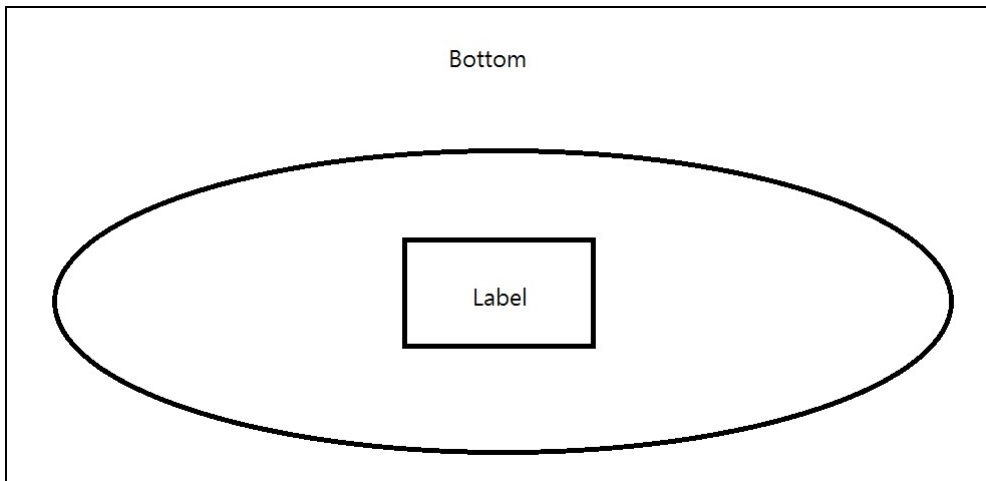

FCC LABEL LOCATION

The label will be permanently affixed at a conspicuous location on the device.

WiFi Device	WiFi Network Name (SSID)
Model: Perseverance	<input type="text"/>
<input type="text"/>	Network Key (Password)
	<input type="text"/>
	MAC Address
	<input type="text"/>
	Serial
	<input type="text"/>
User Name admin	Password password
This device complies with Part 15 of the FCC Rules. Operation is subject to the following two conditions: (1) this device may not cause harmful interference, and (2) this device must accept any interference received, including interference that may cause undesired operation. FCC ID: PY321200536	
19V 3.16A NETGEAR, INC.	For indoor use only Made in Vietnam 272-13646-01