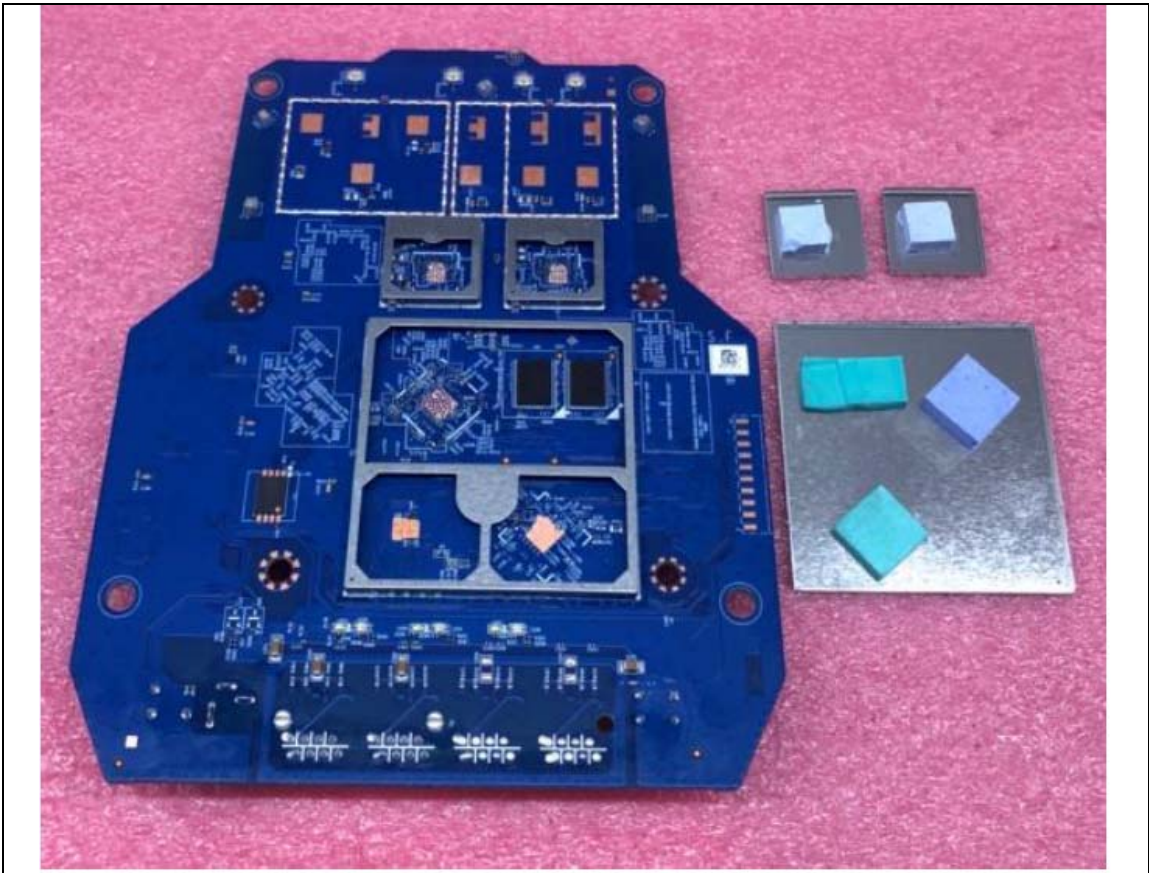

Brand: NETGEAR, Model: RBR760

Mode 1: 1st 2.4G + 1st 5G FEM

Brand: NETGEAR, Model: RBS760

Mode 1: 1st 2.4G + 1st 5G FEM

Mode 3: 3rd 2.4G + 3rd 5G FEM