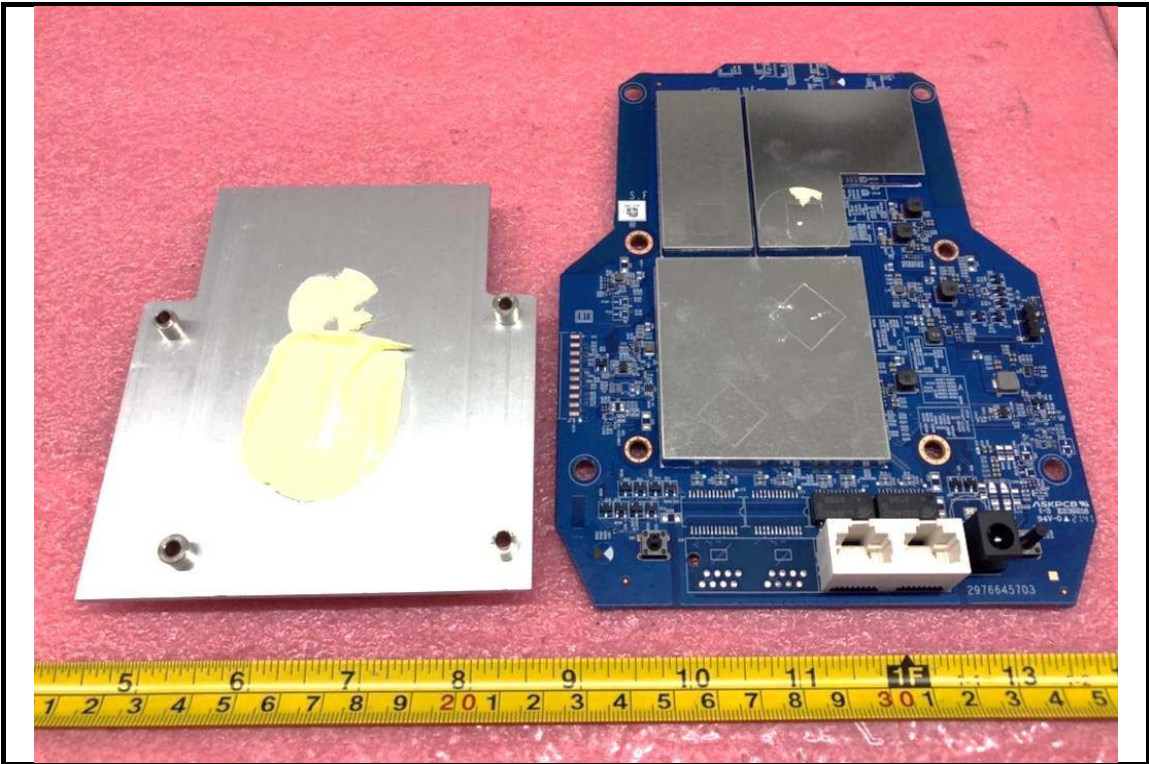

Brand: NETGEAR, Model: RBR760

Mode 1: 1st 2.4G + 1st 5G FEM

Brand: NETGEAR, Model: RBS760

Mode 1: 1st 2.4G + 1st 5G FEM

Mode 3: 3rd 2.4G + 3rd 5G FEM