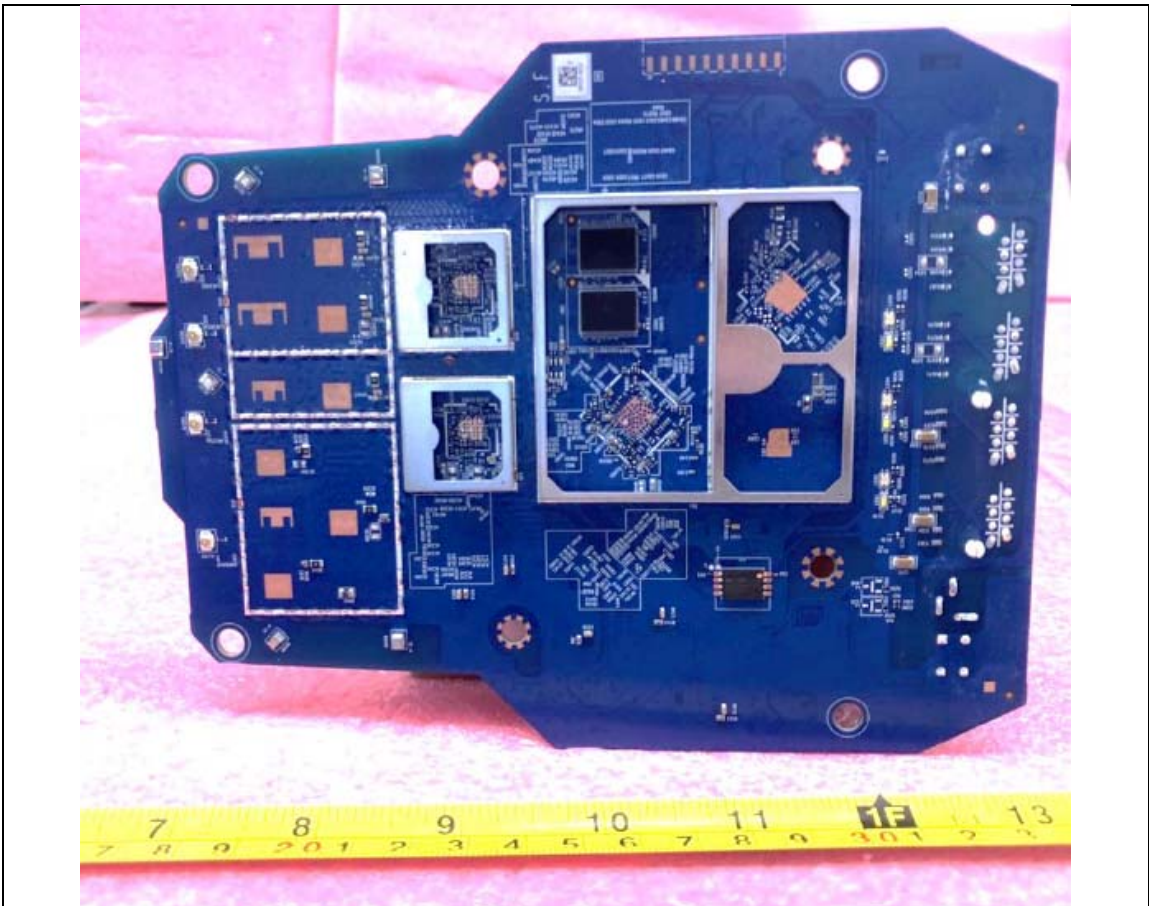

Brand: NETGEAR, Model: RBR760

Mode 1: 1st 2.4G + 1st 5G FEM

Brand: NETGEAR, Model: RBS760

Mode 1: 1st 2.4G + 1st 5G FEM

Mode 3: 3rd 2.4G + 3rd 5G FEM