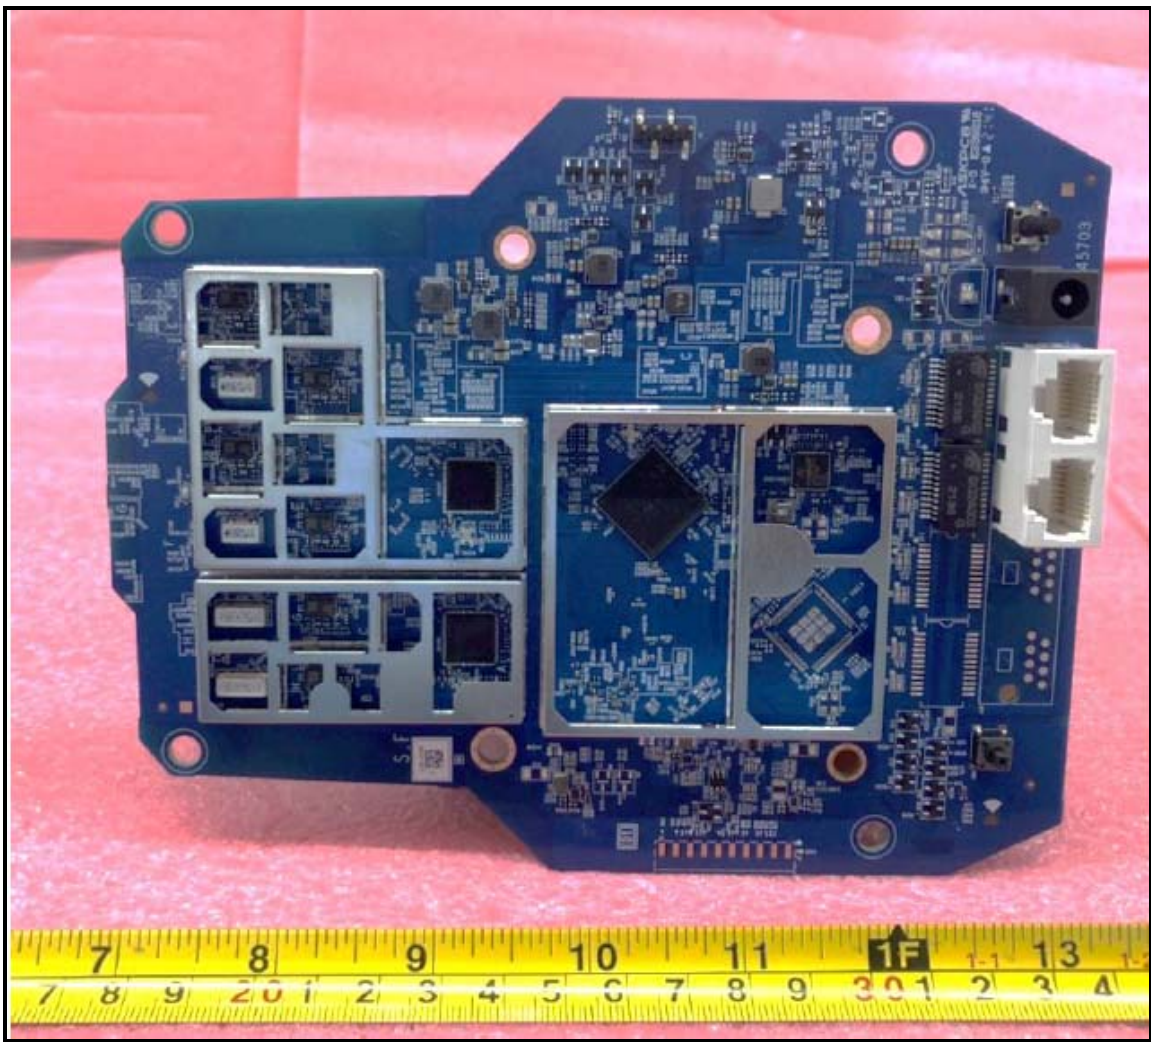

Brand: NETGEAR, Model: RBR760

Mode 1: 1st 2.4G + 1st 5G FEM

Brand: NETGEAR, Model: RBS760

Mode 1: 1st 2.4G + 1st 5G FEM

Mode 3: 3rd 2.4G + 3rd 5G FEM