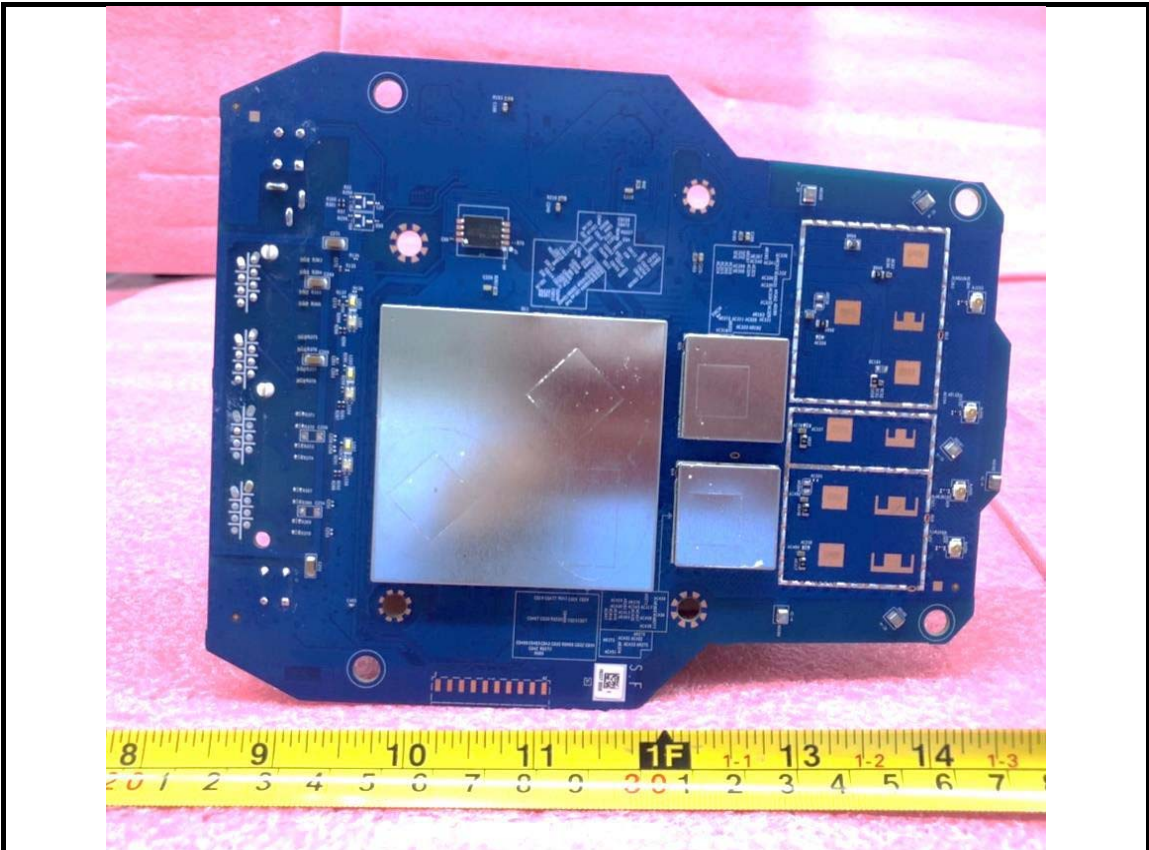

Brand: NETGEAR, Model: RBR760

Mode 1: 1st 2.4G + 1st 5G FEM

Brand: NETGEAR, Model: RBS760

Mode 1: 1st 2.4G + 1st 5G FEM

Mode 3: 3rd 2.4G + 3rd 5G FEM