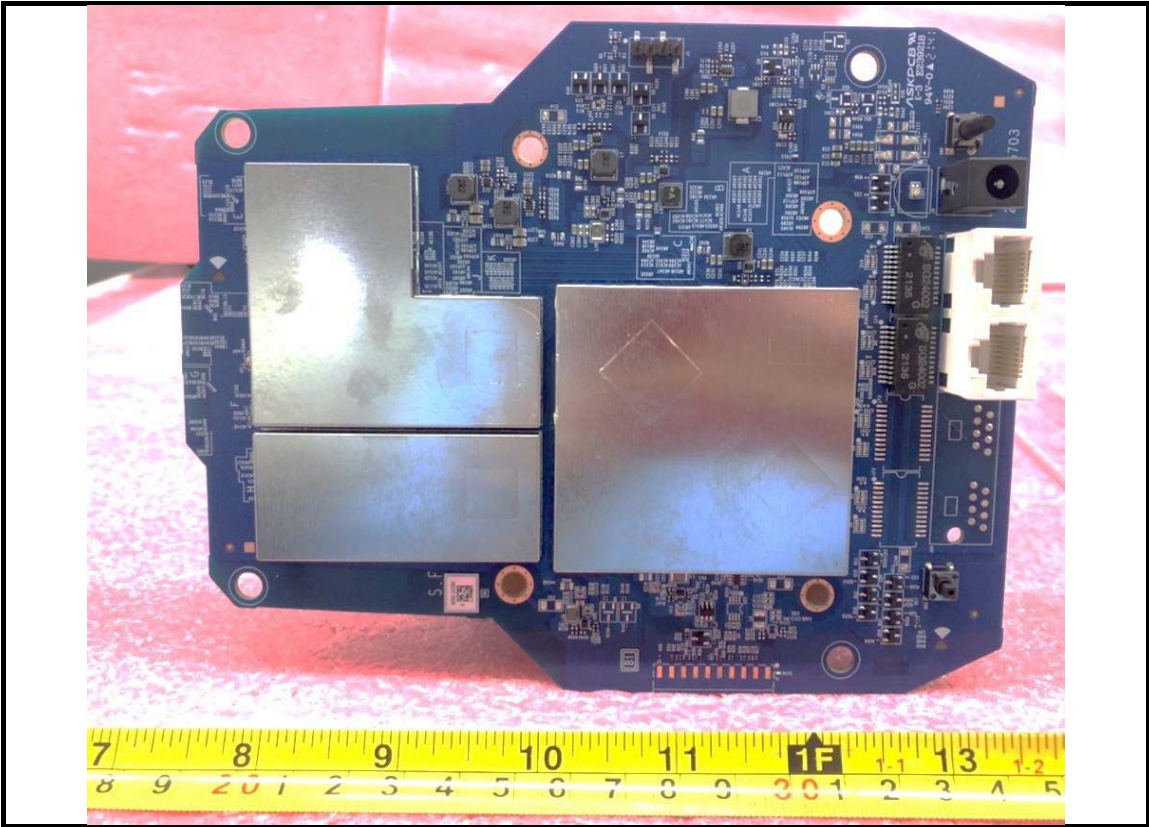

Brand: NETGEAR, Model: RBR760

Mode 1: 1st 2.4G + 1st 5G FEM

Brand: NETGEAR, Model: RBS760

Mode 1: 1st 2.4G + 1st 5G FEM

Mode 3: 3rd 2.4G + 3rd 5G FEM