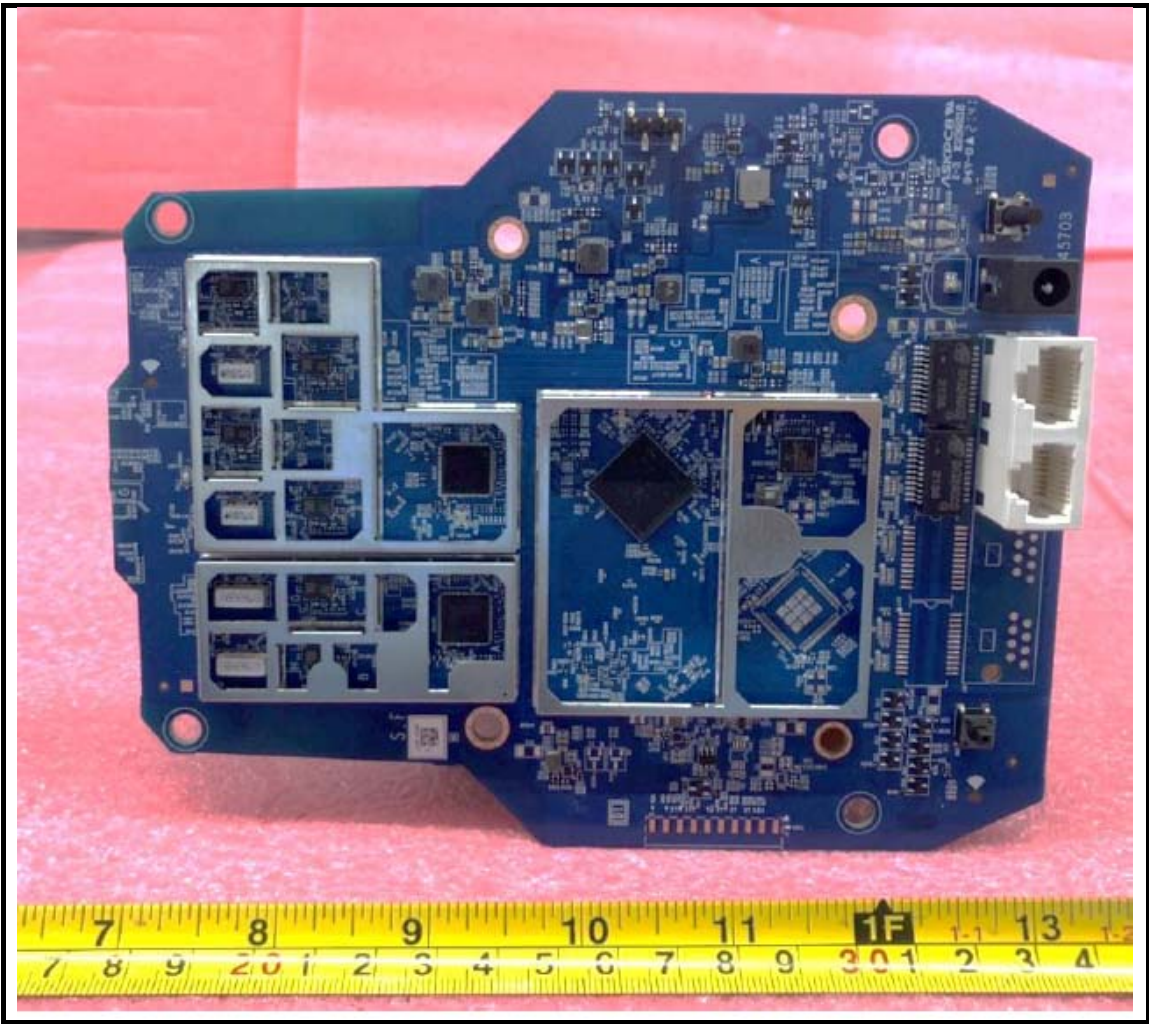

Brand: NETGEAR, Model: RBR760

Mode 1: 1st 2.4G + 1st 5G FEM

Brand: NETGEAR, Model: RBS760

Mode 1: 1st 2.4G + 1st 5G FEM

Mode 3: 3rd 2.4G + 3rd 5G FEM