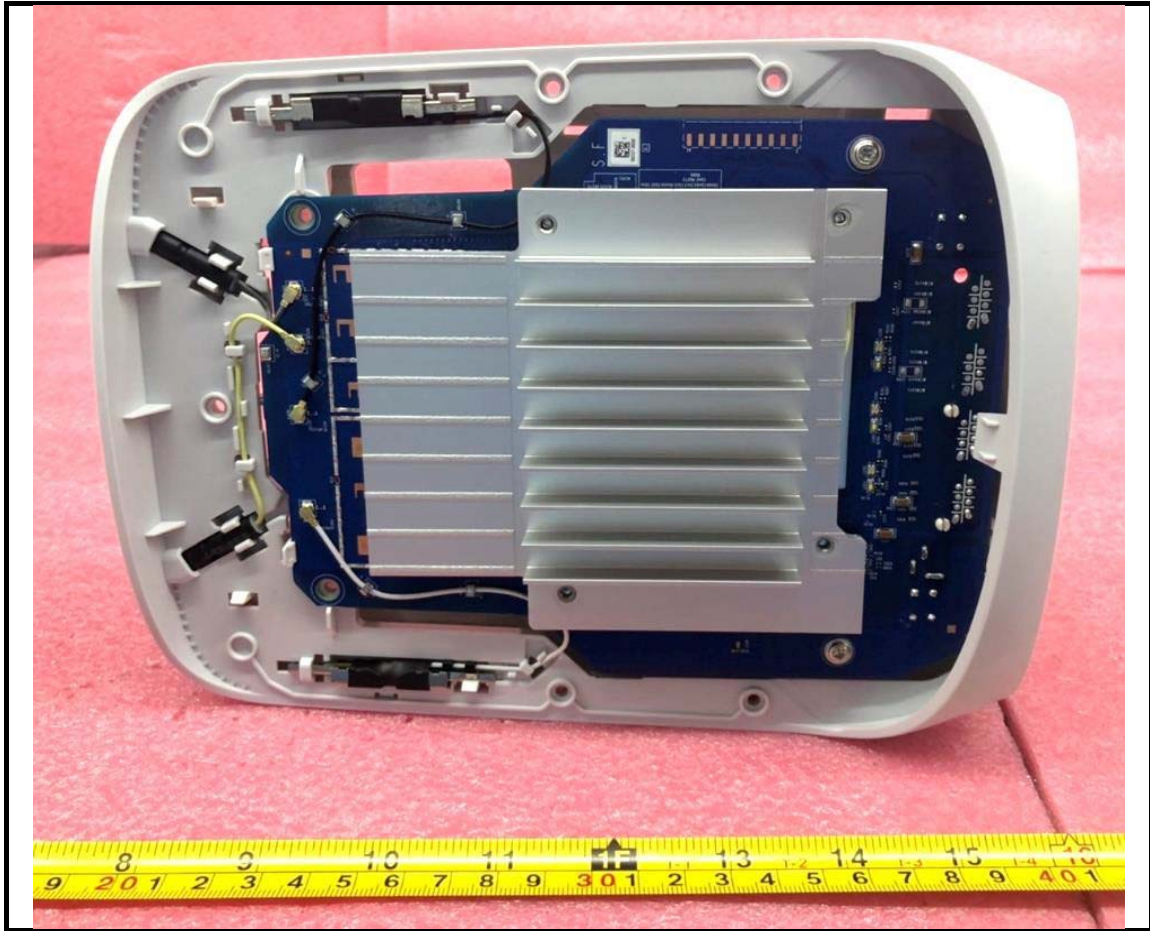

Brand: NETGEAR, Model: RBR760

Mode 1: 1st 2.4G + 1st 5G FEM

Brand: NETGEAR, Model: RBS760

Mode 1: 1st 2.4G + 1st 5G FEM

Mode 3: 3rd 2.4G + 3rd 5G FEM