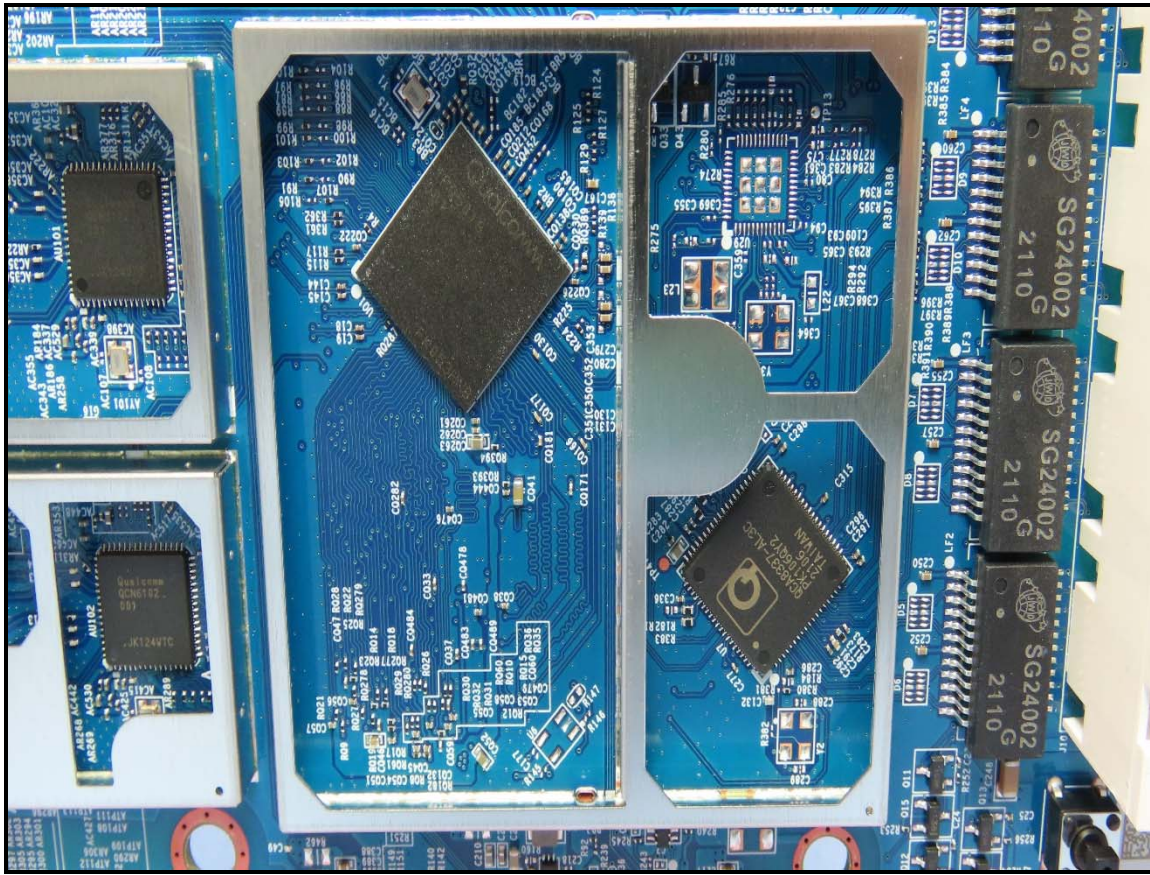

Brand: NETGEAR, Model: RBR760

Mode 1: 1st 2.4G + 1st 5G FEM

Brand: NETGEAR, Model: RBS760

Mode 1: 1st 2.4G + 1st 5G FEM

Mode 3: 3rd 2.4G + 3rd 5G FEM