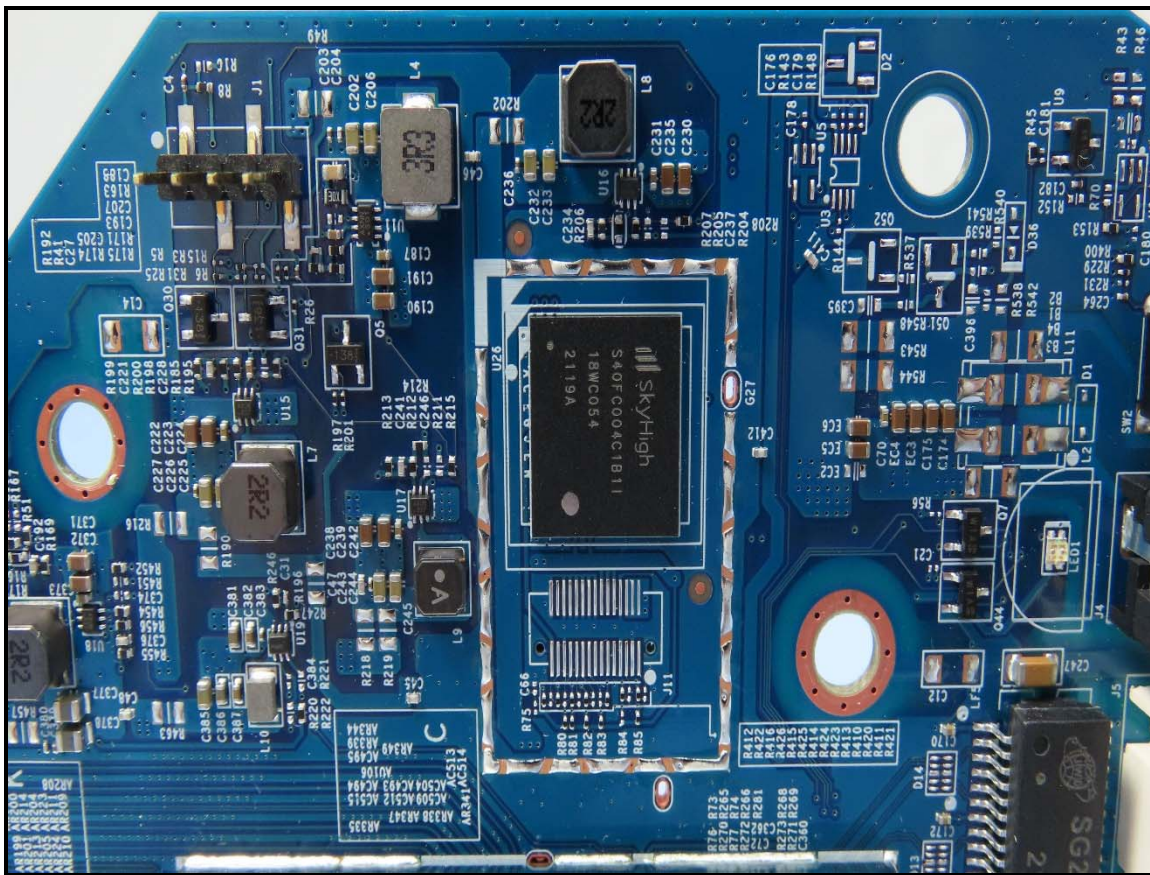

Brand: NETGEAR, Model: RBR760

Mode 1: 1st 2.4G + 1st 5G FEM

Brand: NETGEAR, Model: RBS760

Mode 1: 1st 2.4G + 1st 5G FEM

Mode 3: 3rd 2.4G + 3rd 5G FEM