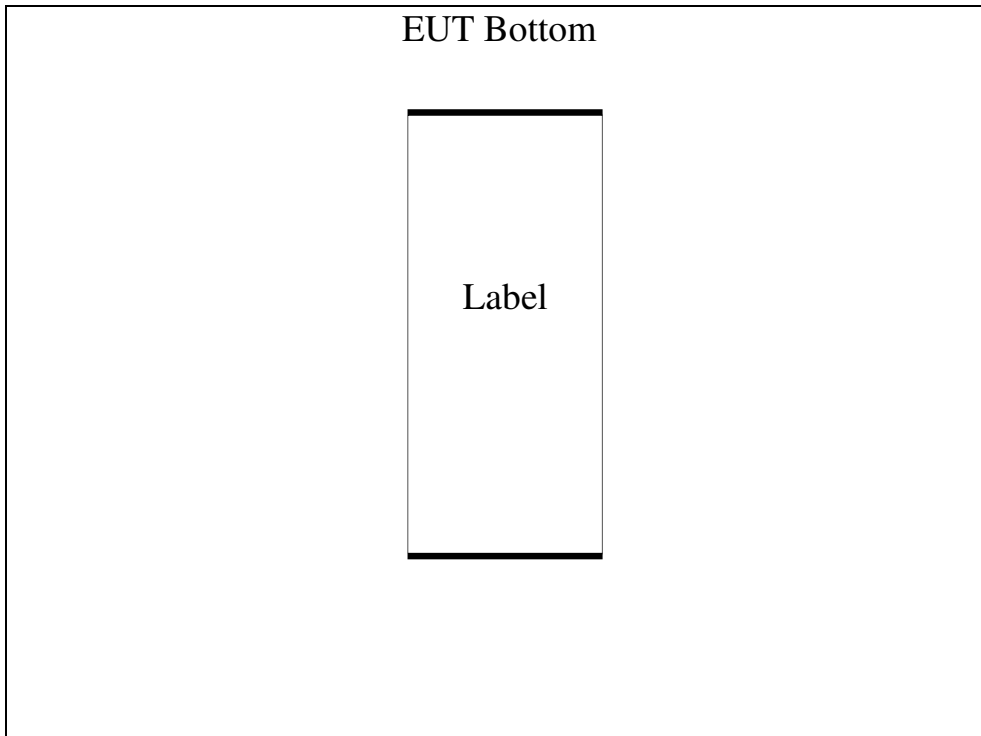

FCC LABEL LOCATION

The label will be permanently affixed at a conspicuous location on the device.

(Fig. 1) FCC ID: PY320400511