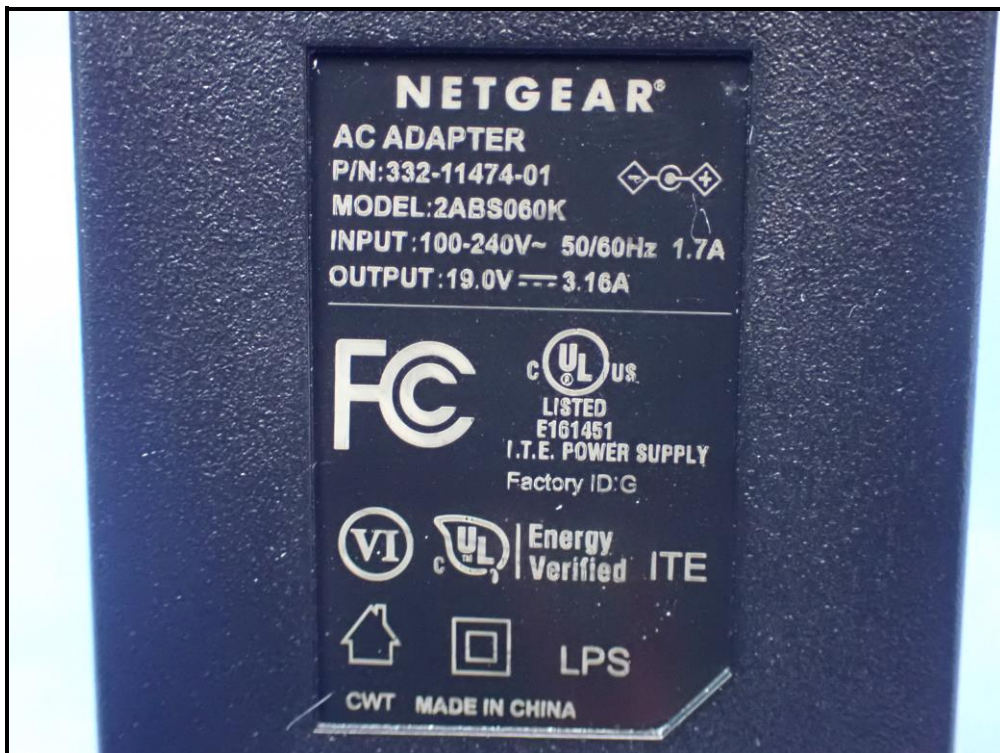

CONSTRUCTION PHOTOS OF EUT

Adapter (Brand: NETGEAR, Model: AD2073F20)

RJ45 Cable