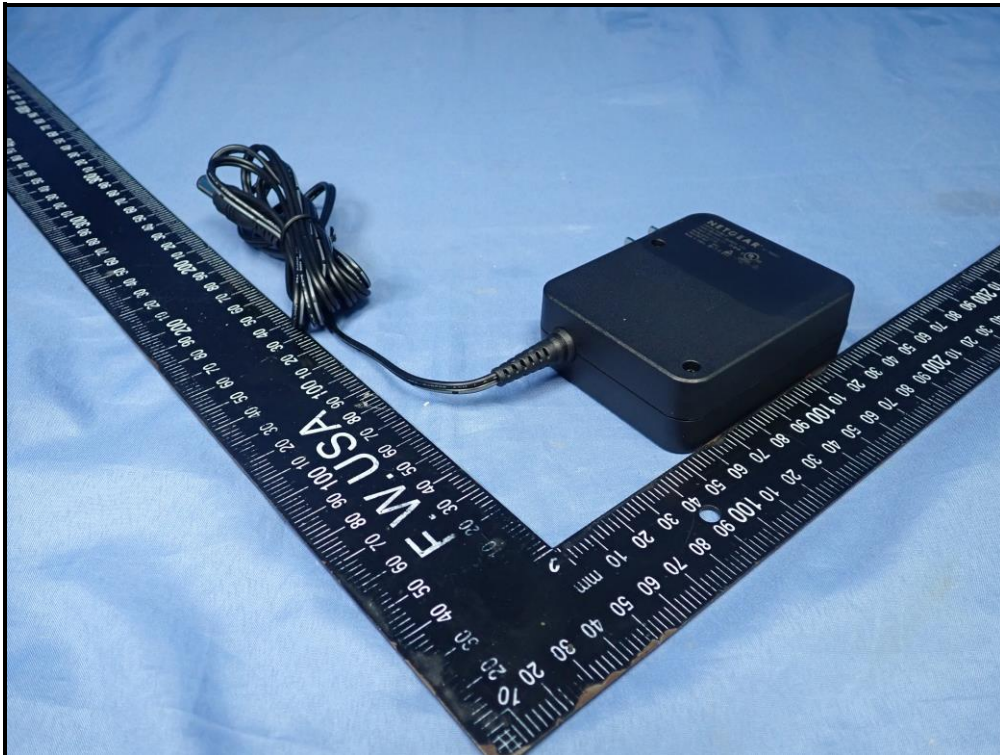

CONSTRUCTION PHOTOS OF EUT

Adapter (Brand: NETGEAR, Model: AD2073F20)

RJ45 Cable