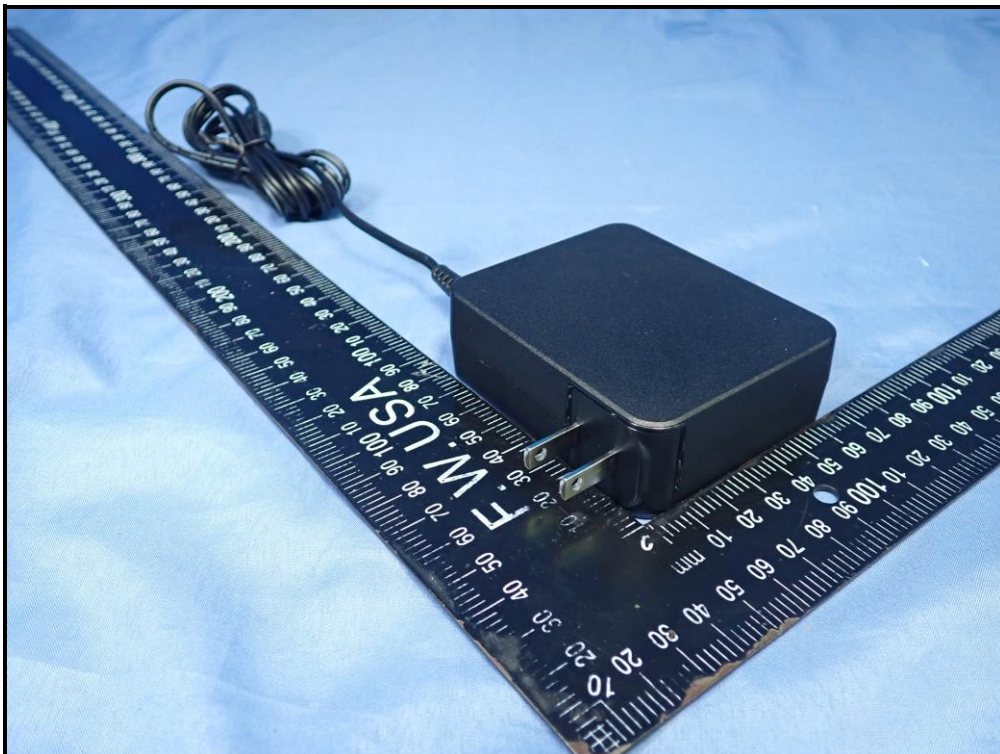

CONSTRUCTION PHOTOS OF EUT

Adapter (Brand: NETGEAR, Model: AD2073F20)

RJ45 Cable