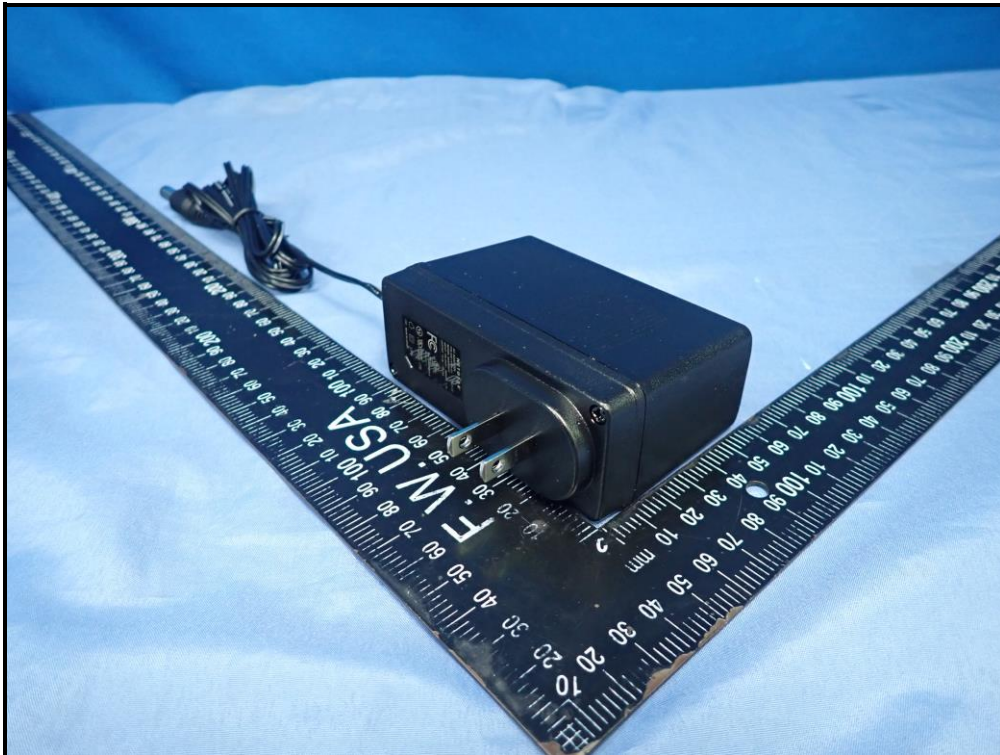

CONSTRUCTION PHOTOS OF EUT

Adapter (Brand: NETGEAR, Model: AD2073F20)

RJ45 Cable