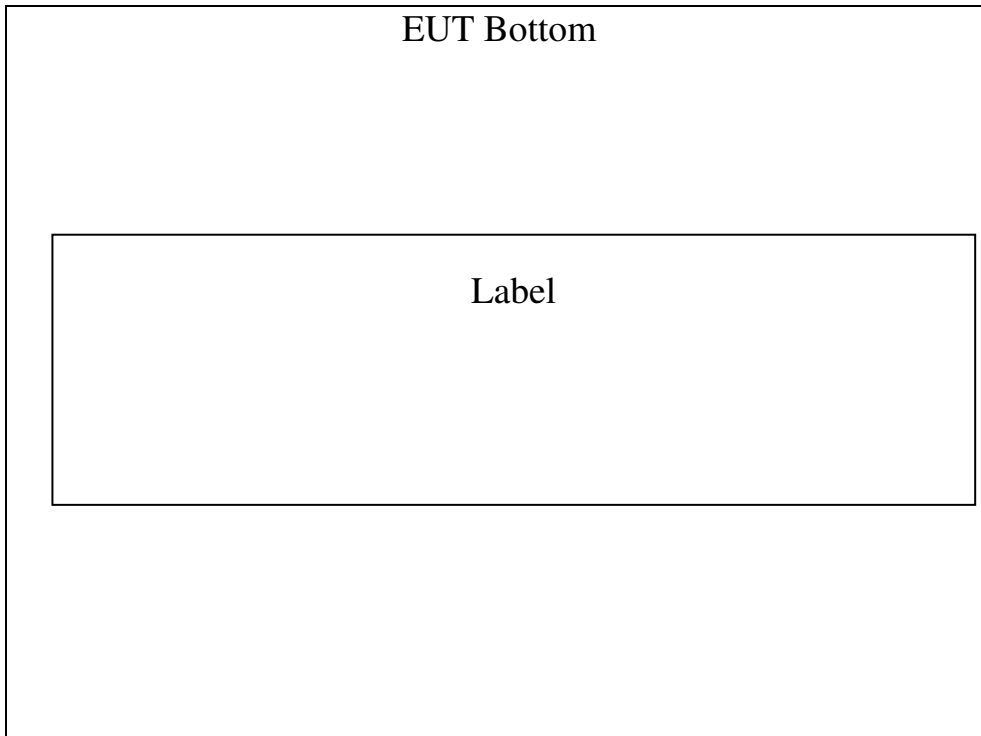

## FCC LABEL LOCATION

The label will be permanently affixed at a conspicuous location on the device.

(Fig. 1) FCC ID: PY320200501