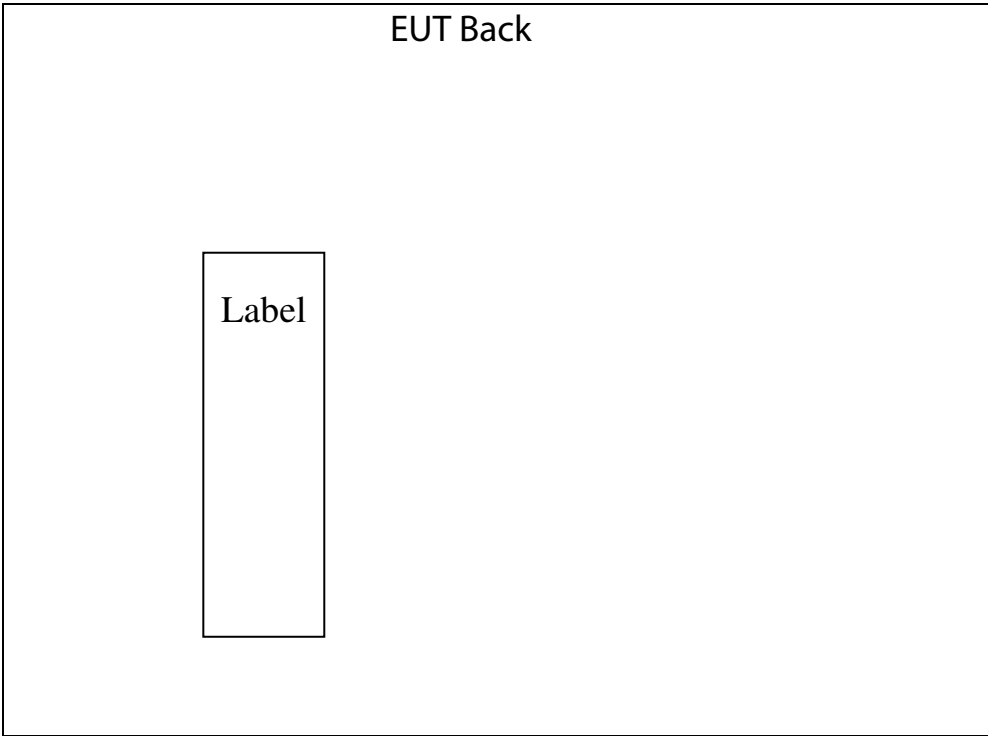

FCC / IC LABEL LOCATION

The label will be permanently affixed at a conspicuous location on the device.

(Fig. 1) FCC ID: PY320200500
IC: 4054A-20200500