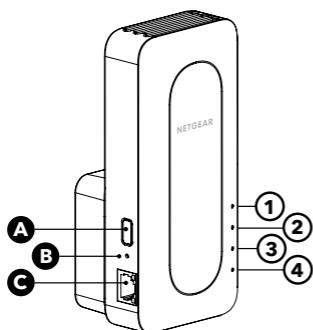

Open the Nighthawk app and follow the step-by-step instructions to set up your extender.

3.

Do more with the app

Check out everything you can do on the Nighthawk app! Run a speed test, see all the connected devices, and more.

Overview

- A** WPS button
- B** Reset button
- C** Ethernet port
- 1** - Power LED
- 2** - Router Link LED
- 3** - Client Link LED
- 4** - WPS LED

Support and Community

Visit netgear.com/support to get your questions answered and access the latest downloads.