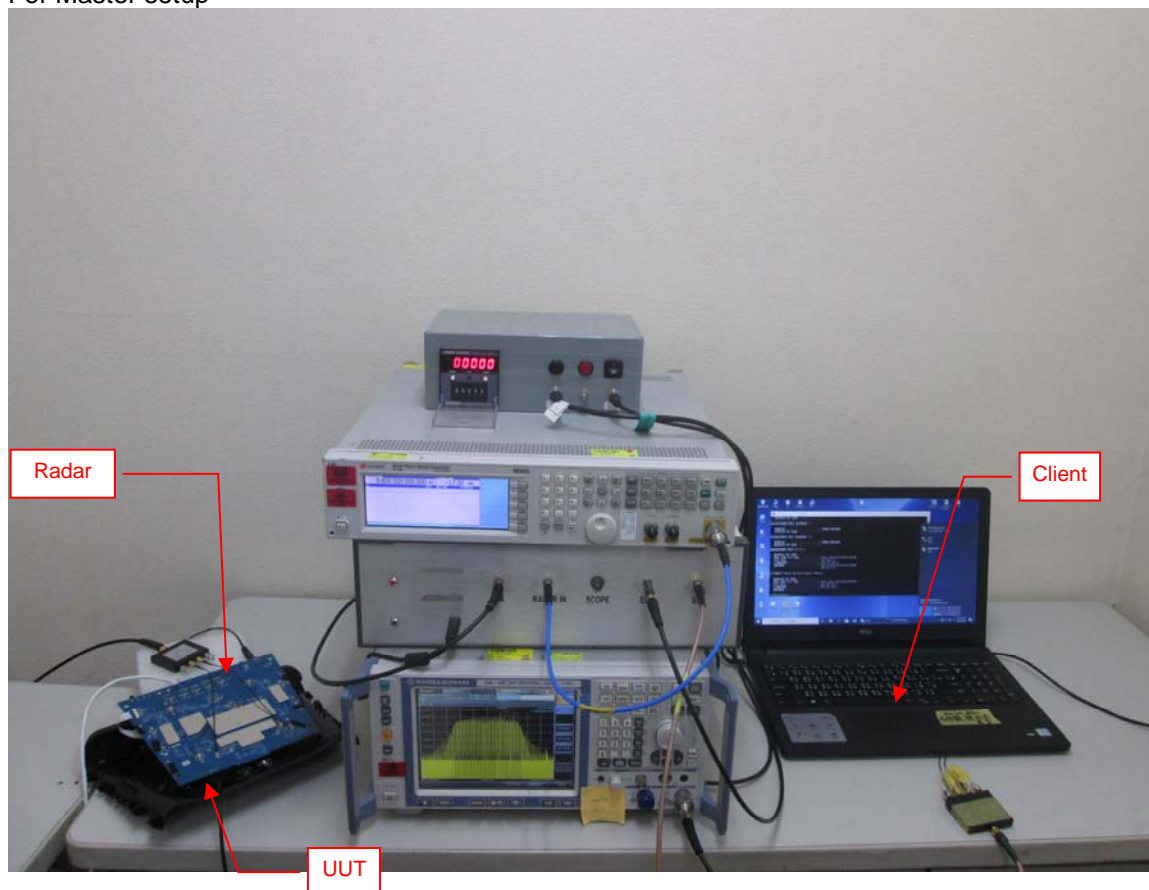

PHOTOGRAPHS OF THE TEST CONFIGURATION

Conducted Emission Test

Radiated Emission Test (Above 1GHz)

Radiated Emission Test (Below 1GHz)

DFS Test

Test results demonstrating Master links with Client on a test frequency.

For Master setup

For Slave without radar detection setup