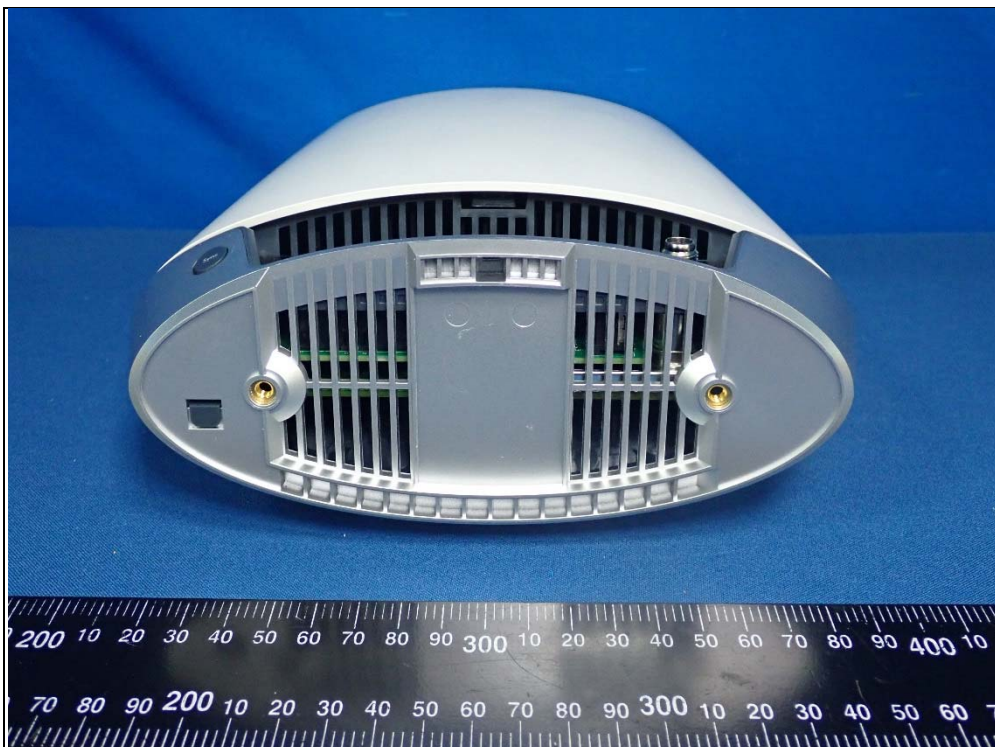

CONSTRUCTION PHOTOS OF EUT

Model No.: 2ABS060K 1 NJ

Model No.: AD2003F10