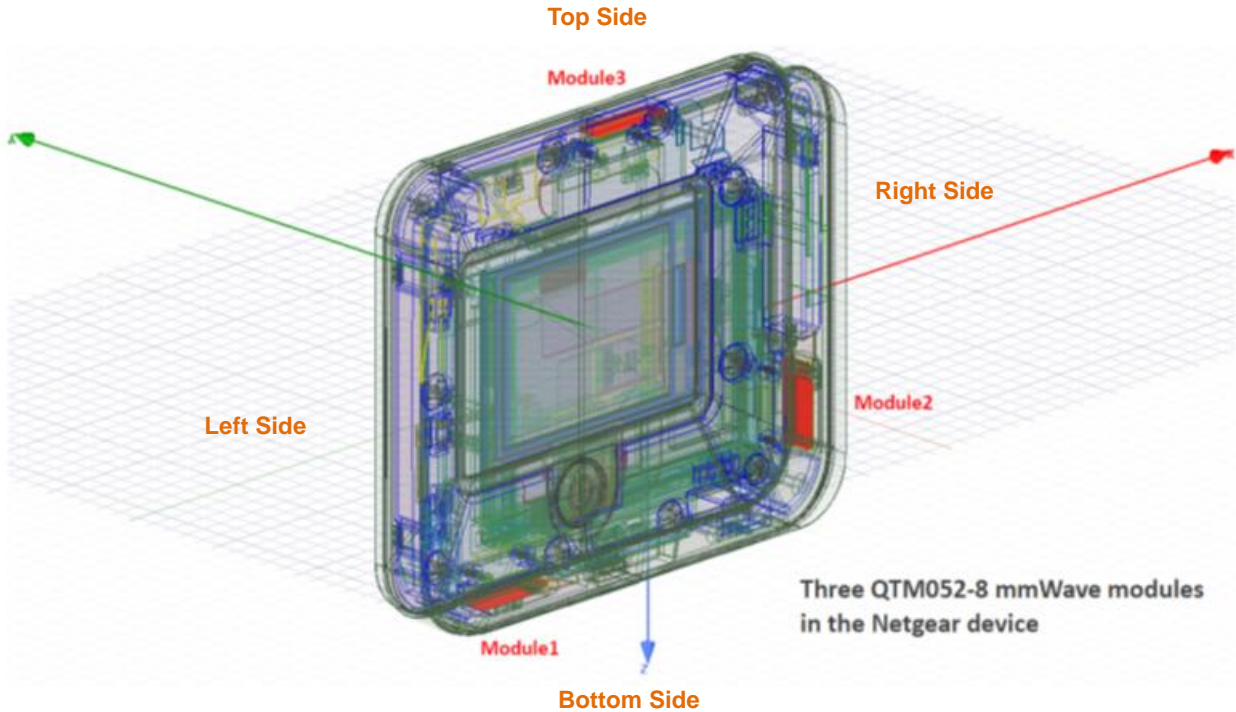

Appendix D. Photographs of EUT and Setup

Power Density Measurement Report

<Photographs of EUT>

Power Density Measurement Report

<Antenna Location>

<2D View – EUT Front>

Note: The module 1 and module 3 were disabled by software. Only module 2 is active.

<3D View – EUT Front, 5G Array Antenna Module>

Power Density Measurement Report

<Photographs of Power Density Setup>