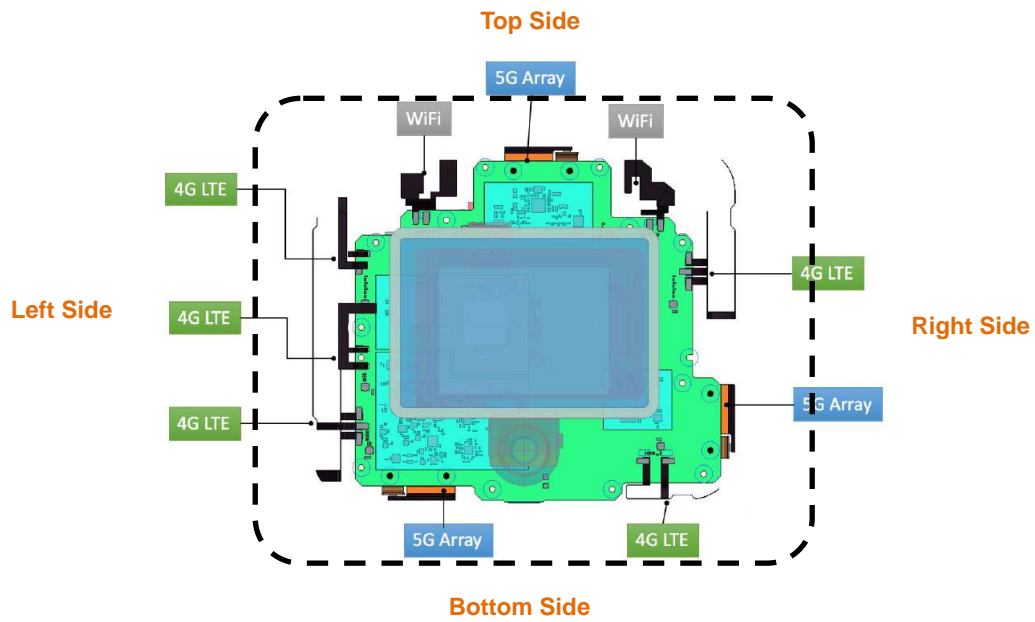

Appendix D. Photographs of EUT and Setup

Power Density Measurement Report

<Photographs of EUT>

Power Density Measurement Report

<Antenna Location>

<2D View – EUT Front>

Note: The module 1 and module 3 were disabled by software. Only module 2 is active.

<3D View – EUT Front, 5G Array Antenna Module>

Power Density Measurement Report

<Photographs of Power Density Setup>