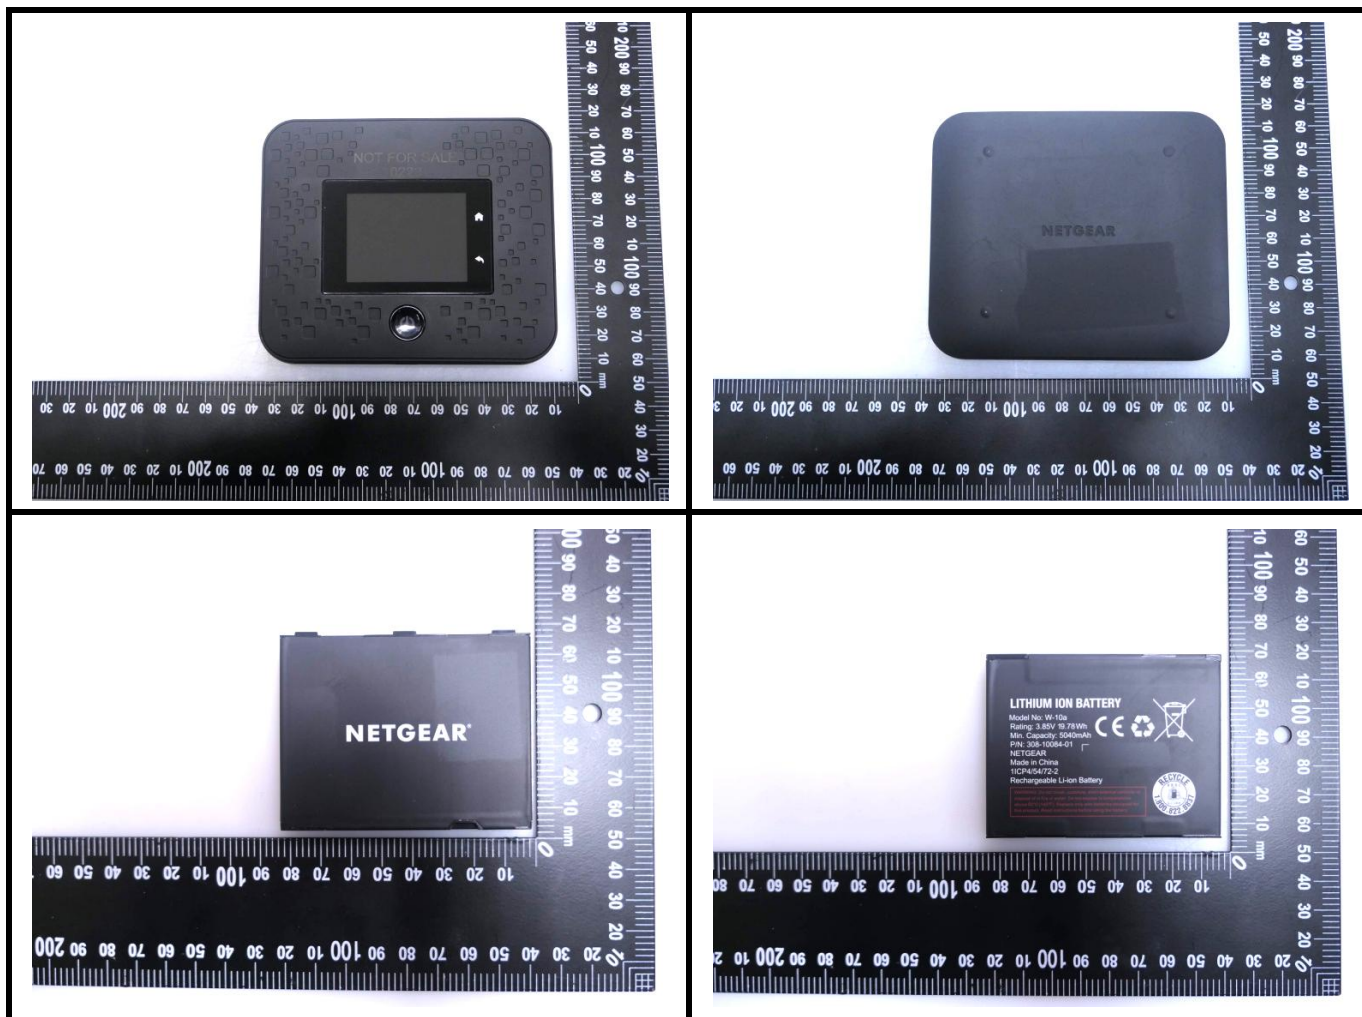

Appendix D. Photographs of EUT and Setup

Power Density Measurement Report

<Photographs of EUT>

Power Density Measurement Report

<Antenna Location>

<2D View – EUT Front>

Note: The module 1 and module 3 were disabled by software. Only module 2 is active.

<3D View – EUT Front, 5G Array Antenna Module>

Power Density Measurement Report

<Photographs of Power Density Setup>