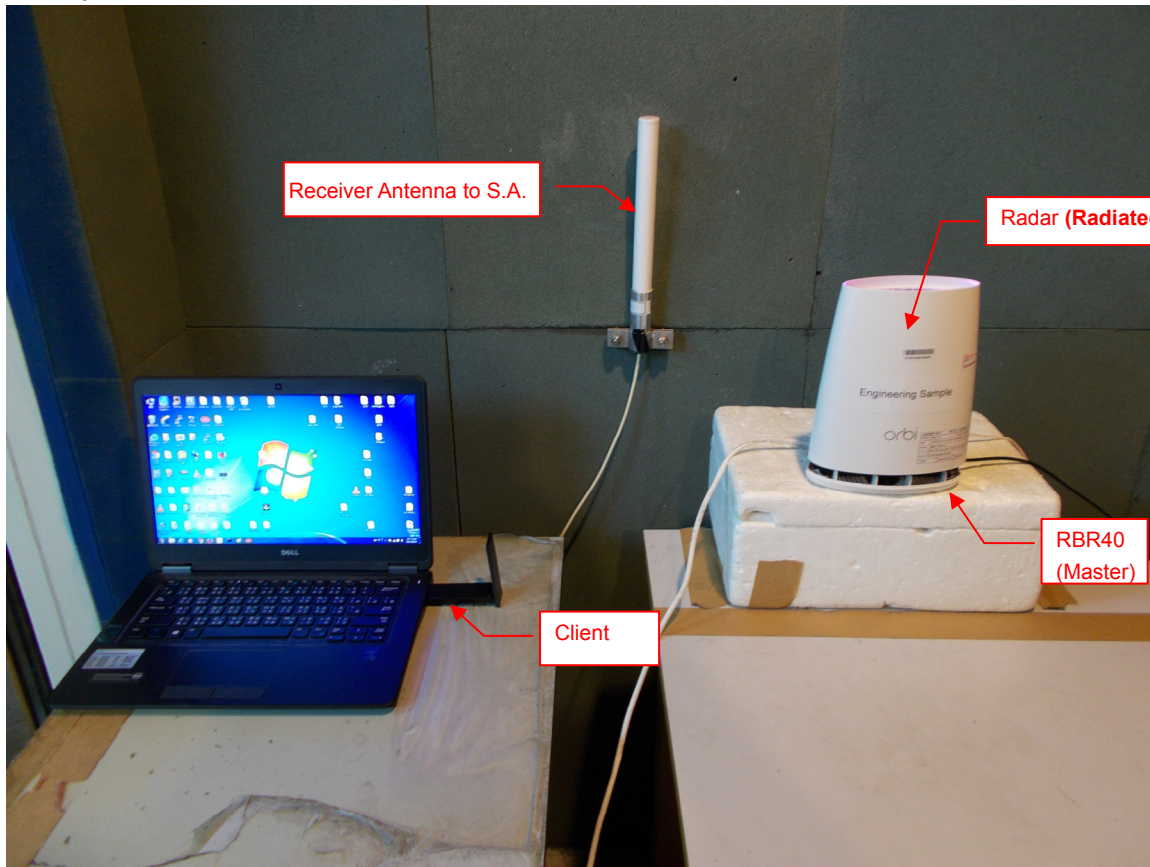

Radiated Emission above 1GHz Test

DFS

For 5250~5350MHz:

Test results demonstrating Master links with Client on a test frequency.

RBR40

RBS40

For 5470~5725MHz:

Test results demonstrating Master links with Client on a test frequency.