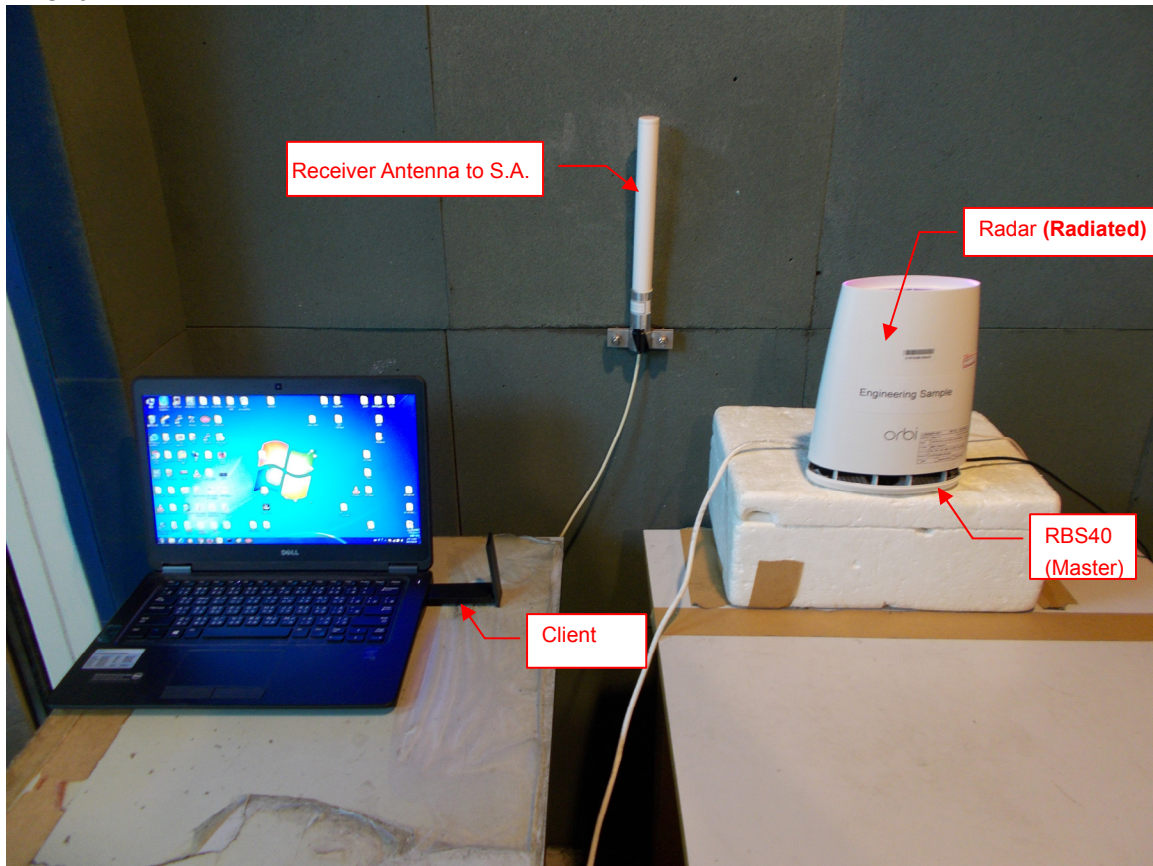

Radiated Emission above 1GHz Test

DFS

For 5250~5350MHz:

Test results demonstrating Master links with Client on a test frequency.

RBR40

RBS40

For 5470~5725MHz:

Test results demonstrating Master links with Client on a test frequency.