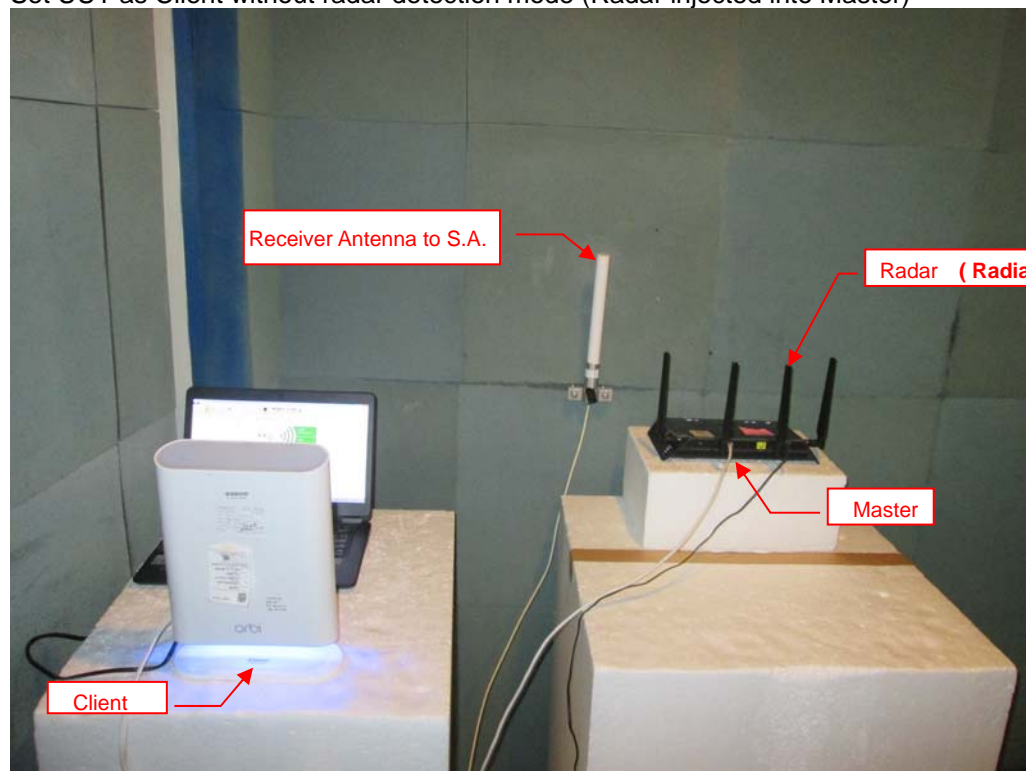

PHOTOGRAPHS OF THE TEST CONFIGURATION

DFS

For Master Mode

Test results demonstrating Master links with Client on a test frequency.

For Slave without radar detection mode

Band 2

Set UUT as Client without radar detection mode (Radar injected into Master)

Band 3

Set UUT as Client without radar detection mode (Radar injected into Master)