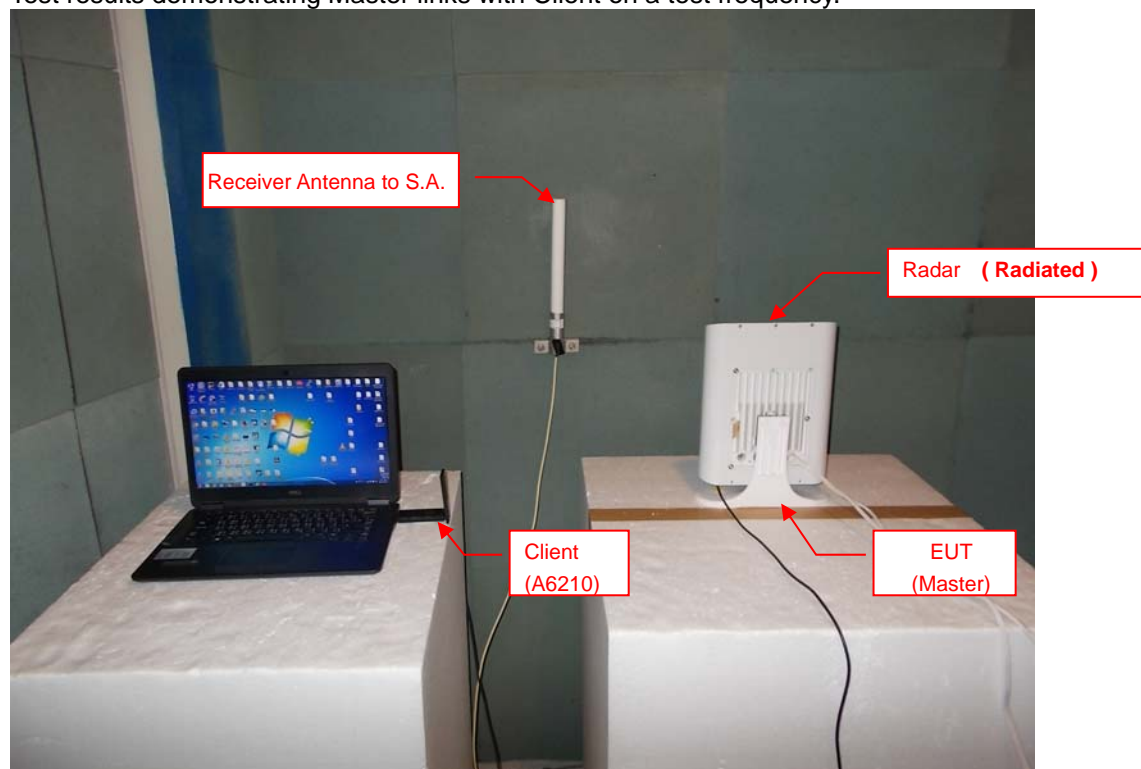

PHOTOGRAPHS OF THE TEST CONFIGURATION

DFS

For Master Mode

Test results demonstrating Master links with Client on a test frequency.

For Slave without radar detection mode

Band 2

Set UUT as Client without radar detection mode (Radar injected into Master)

Band 3

Set UUT as Client without radar detection mode (Radar injected into Master)