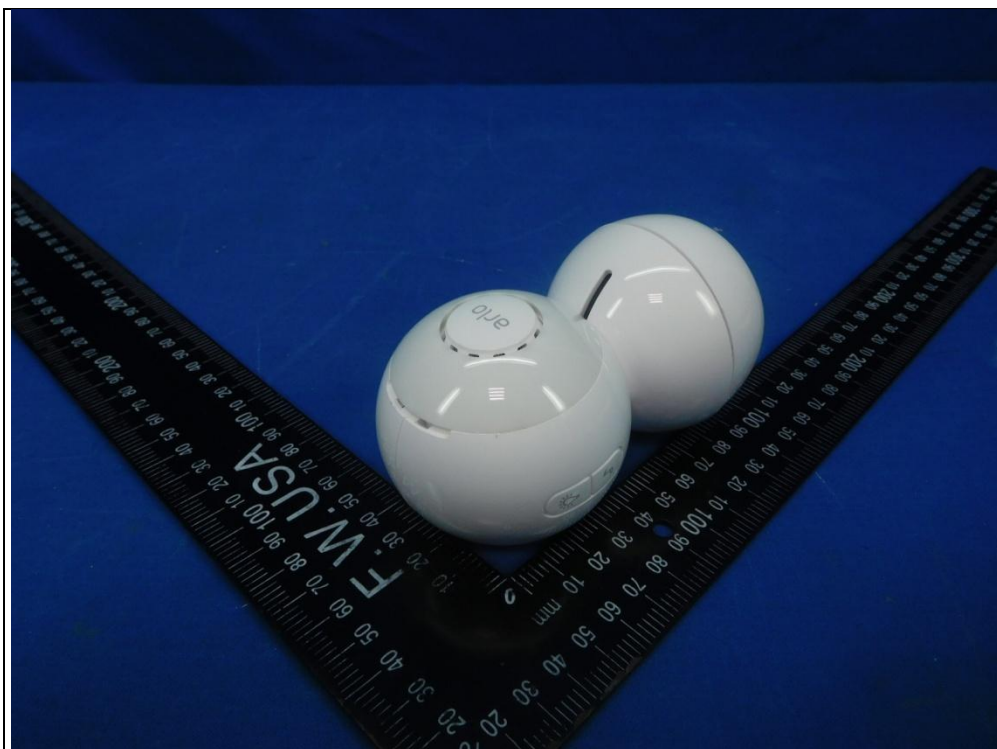

## CONSTRUCTION PHOTOS OF EUT

Adapter 1 (Model No.: AD2037320)

Adapter 2 (Model No.: AD2037520)