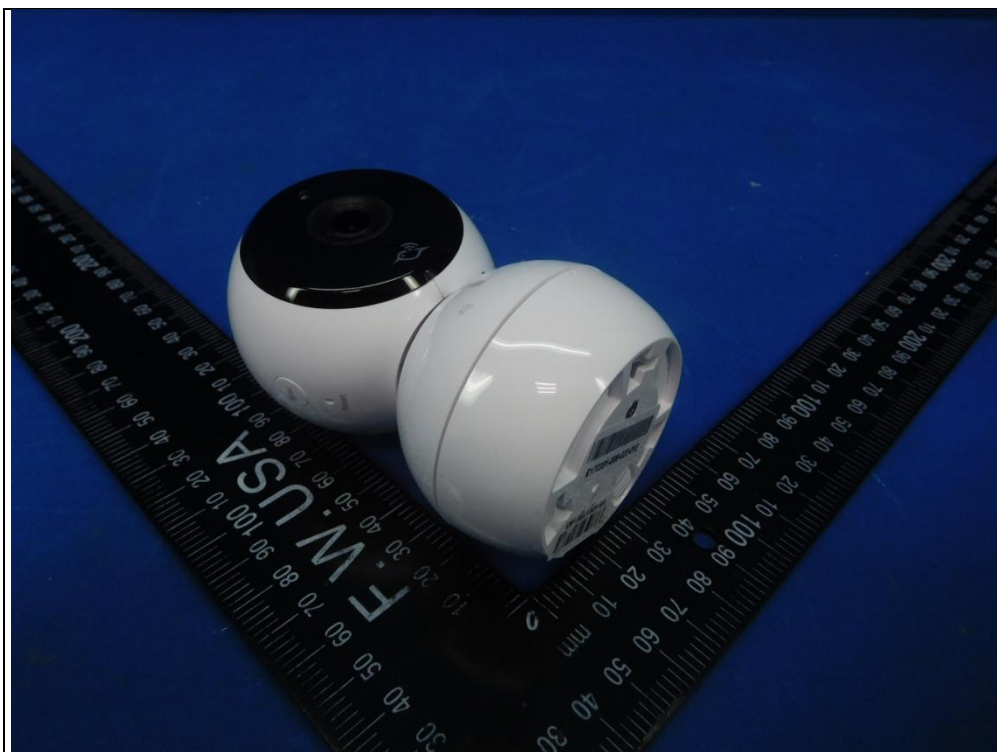

## CONSTRUCTION PHOTOS OF EUT

Adapter 1 (Model No.: AD2037320)

Adapter 2 (Model No.: AD2037520)