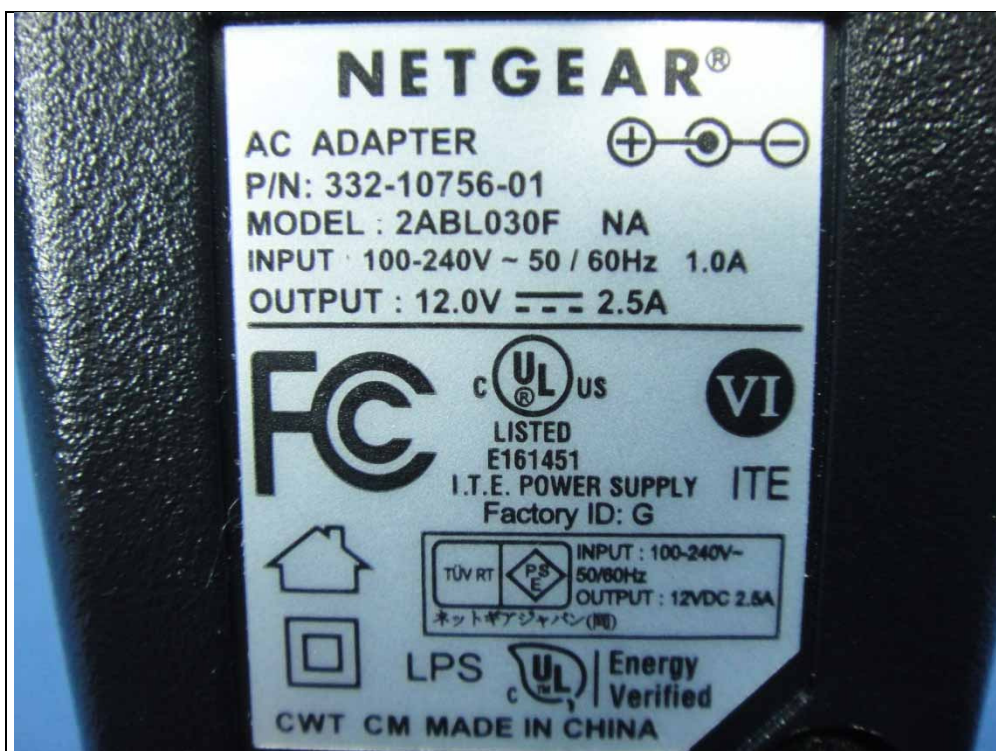

## CONSTRUCTION PHOTOS OF EUT

Adapter: 2ABL030F

Adapter: ADS-40FPA-12 12030GPCU/GPC