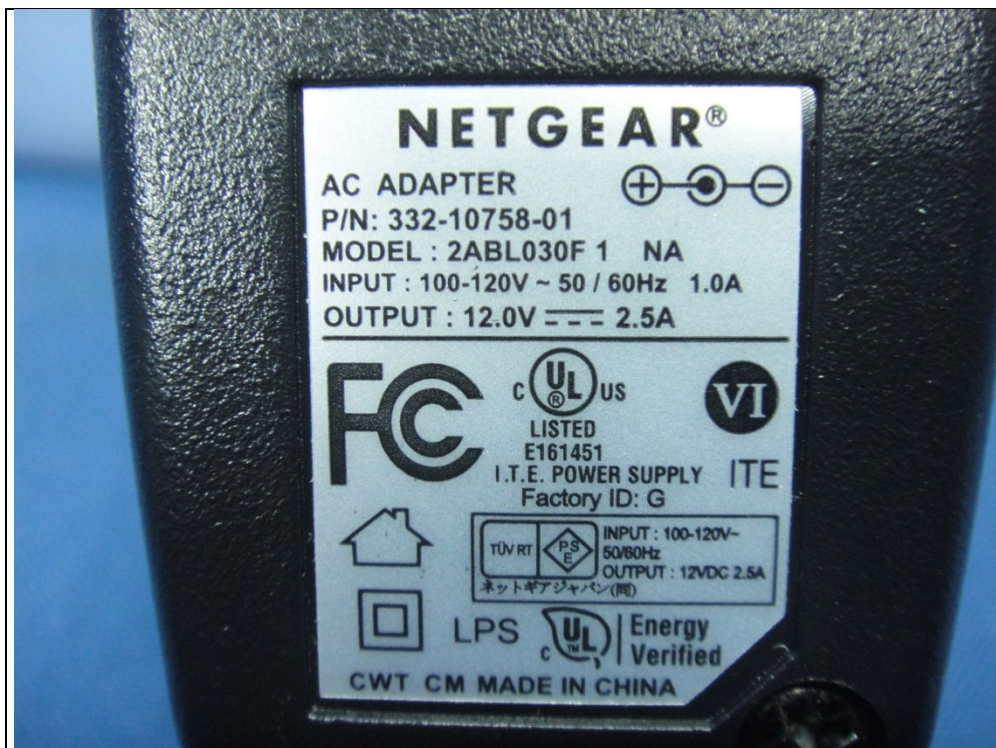

CONSTRUCTION PHOTOS OF EUT

Adapter: 2ABL030F 1

Adapter: ADS-40FPA-12