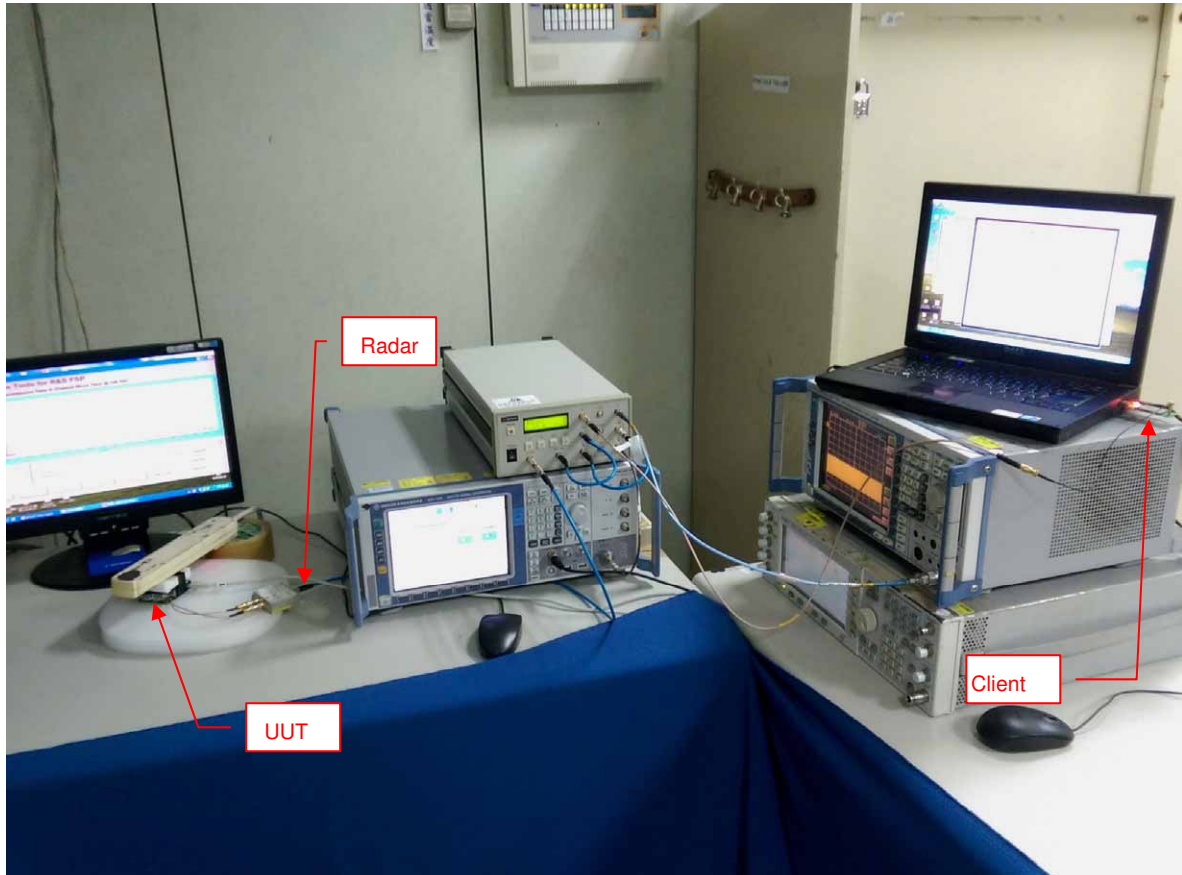

## PHOTOGRAPHS OF THE TEST CONFIGURATION

Set UUT as Master mode (Radar injected into Master)

### Set UUT as Slave with radar detection mode (Radar injected into Slave)