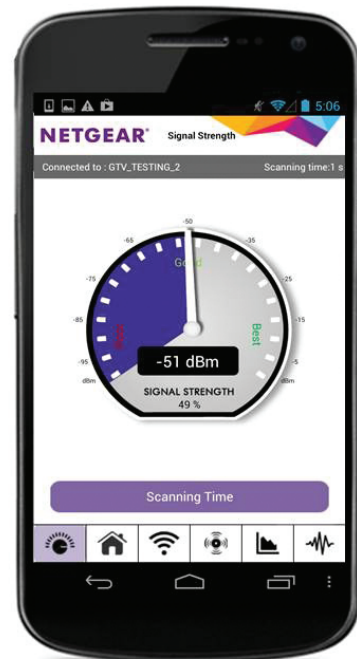

### Existing WiFi

Sometimes your router does not provide the WiFi coverage you need.

### WiFi Analytics App

How strong is your WiFi signal? Use the NETGEAR WiFi Analytics app & get advanced analytics to optimize your existing or newly extended WiFi network. Check your network status, WiFi signal strength, identify crowded WiFi channels & much more!

Here's what you can do with the WiFi Analytics App!

- Get a network status overview
- Check WiFi signal strength
- Measure WiFi channel interference
- Keep track of WiFi strength by location
- and more...

Scan to install app