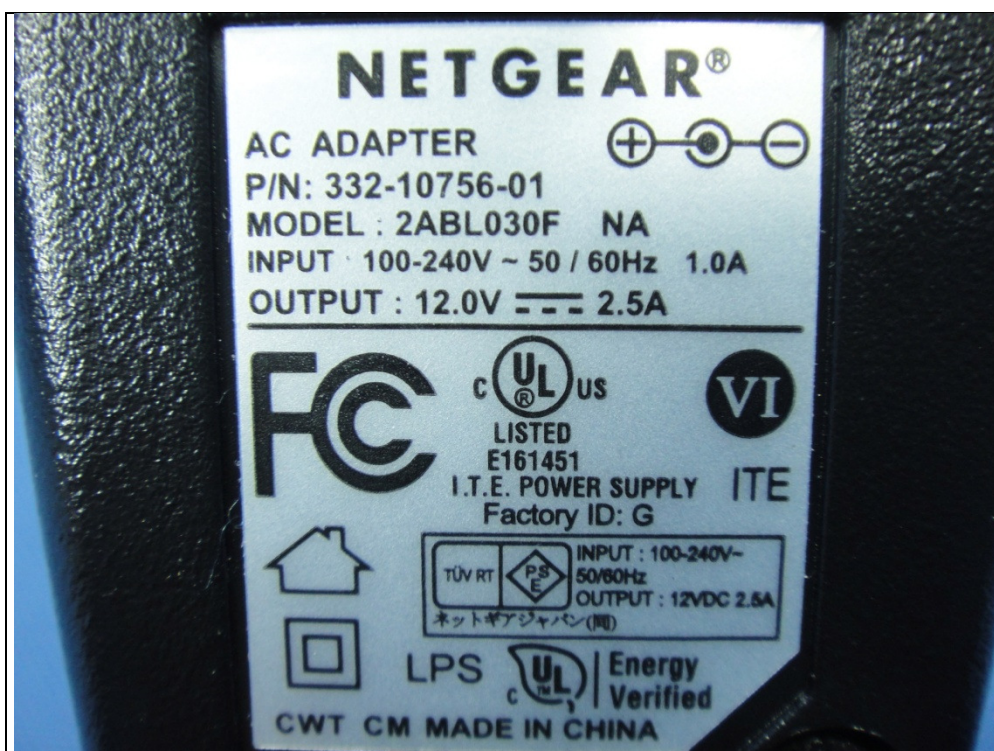

CONSTRUCTION PHOTOS OF EUT

A D T

Model No.: 2ABL030F

A D T

Model No.: ADS-40FPA-12 12030GPCU/GPC

A D T

Splitter Model No.: DSL499