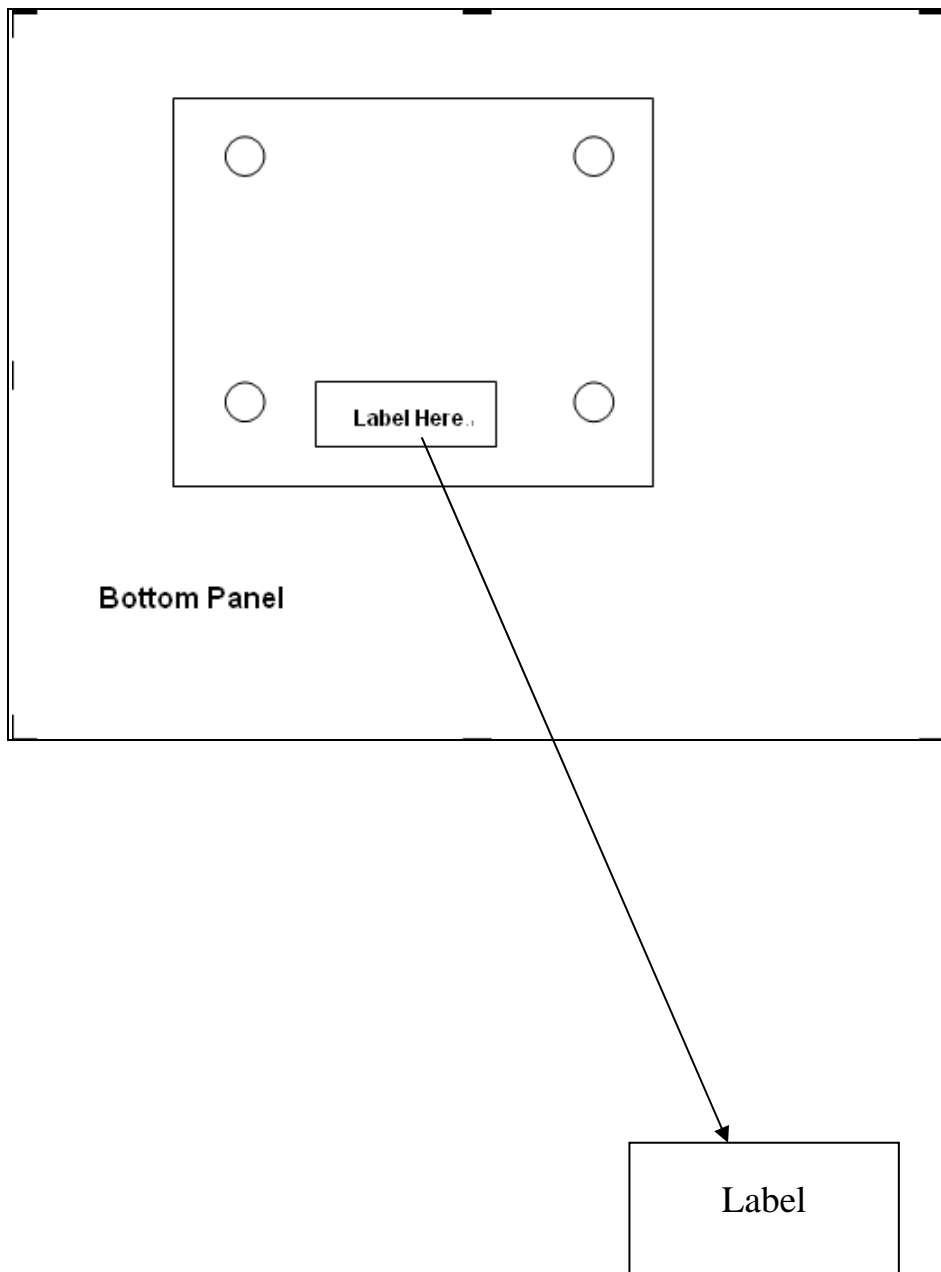

FCC LABEL LOCATION

The label will be permanently affixed at a conspicuous location on the device.

(Fig. 1) FCC ID: PY315100304