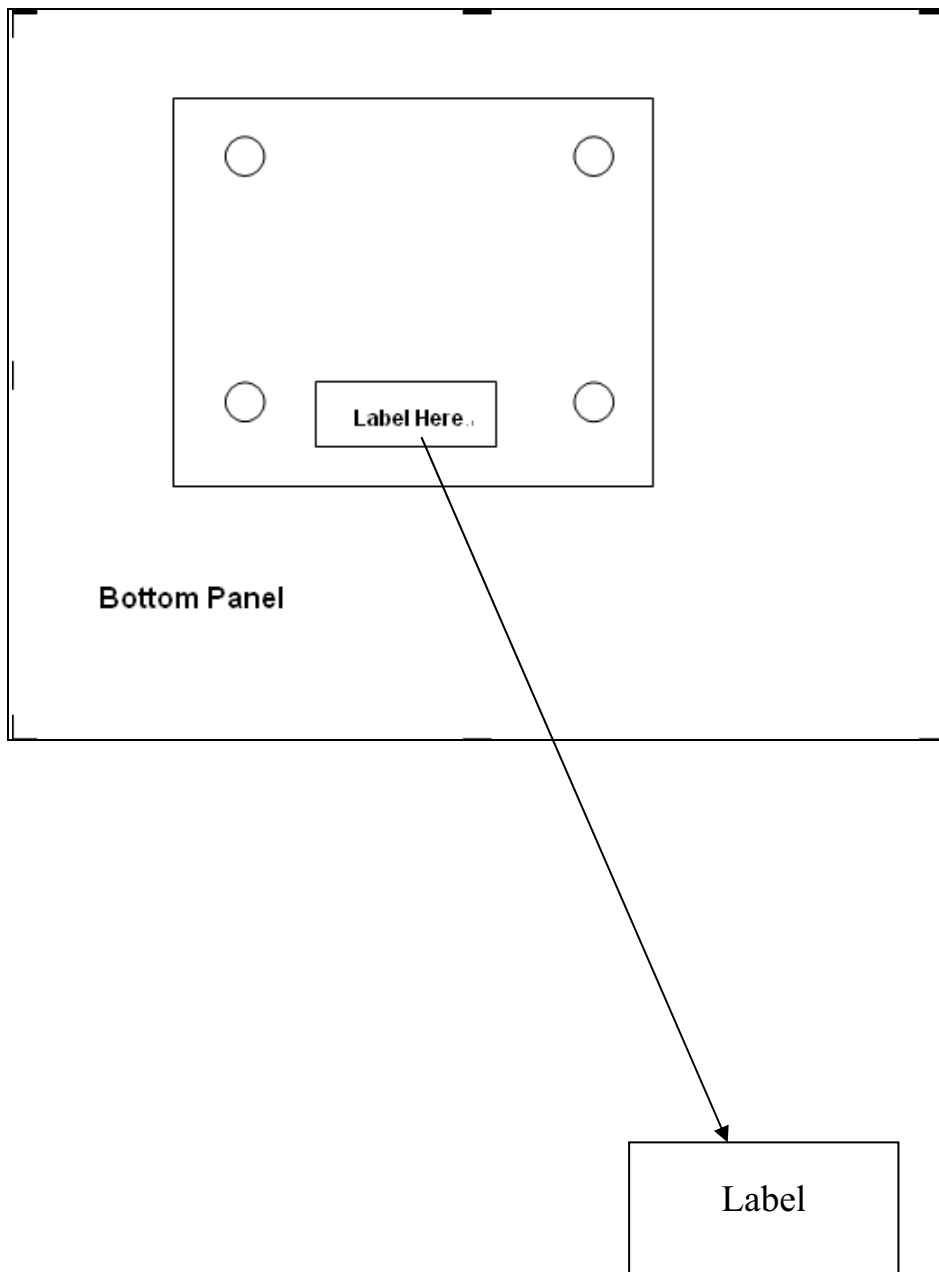

MAC

SERIAL

Blank fields for MAC and SERIAL numbers.

WiFi Network Name (SSID)

Power Input    12V  2.5A

Network Key (Password)

272-12012-04

This device complies with part 15 of the FCC Rules and Canada ICES-003. Operation is subject to the following two conditions: (1) this device may not cause harmful interference, and (2) this device must accept any interference received, including interference that may cause undesired operation.

CAN ICES-3 (B)/NMB-3(B)
FCC ID: PY315100303

Designed by NETGEAR in California

Made in China

FCC LABEL LOCATION

The label will be permanently affixed at a conspicuous location on the device.

(Fig. 1) FCC ID: PY315100303