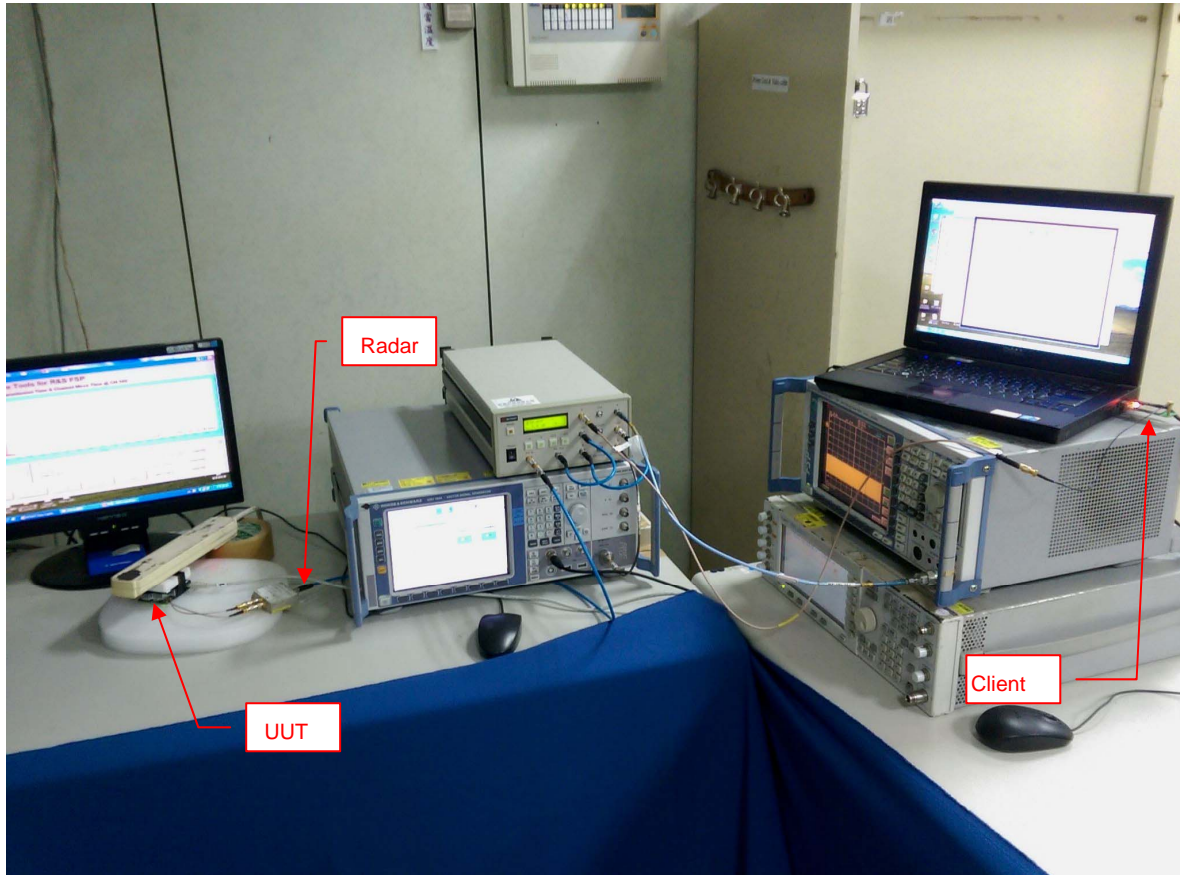

PHOTOGRAPHS OF THE TEST CONFIGURATION

Set UUT as Master mode (Radar injected into Master)

Set UUT as Slave with radar detection mode (Radar injected into Slave)