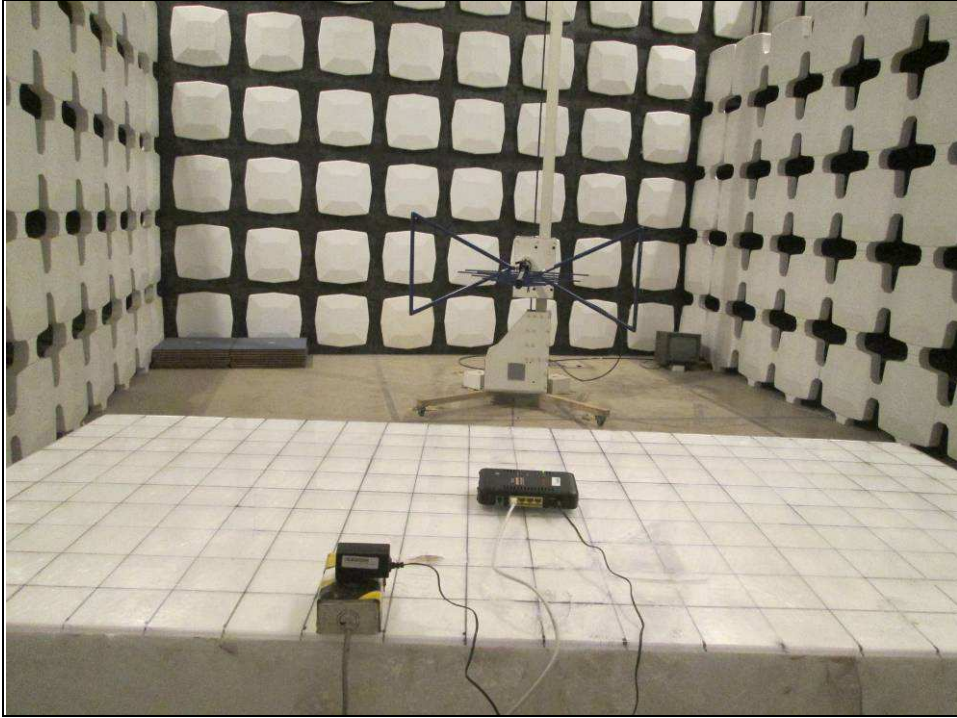

**BUREAU
VERITAS**

Test Report No.: RF141216N012

SET-UP FOR CONDUCTED EMISSION TEST

**BUREAU
VERITAS**

Test Report No.: RF141216N012

SET-UP FOR RADIATED EMISSION TEST

Frequency Range < 30MHz~1GHz >

Frequency Range < Above 1GHz >