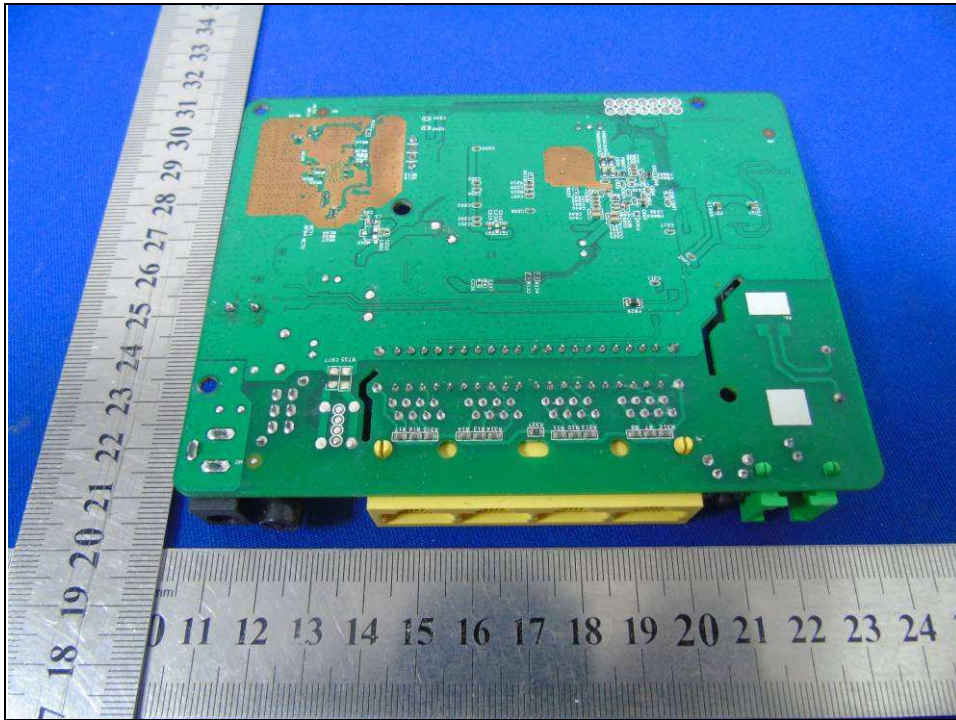

BUREAU
VERITAS

Test Report No.: RF141216N012

PHOTOGRAPHS OF THE EUT

**BUREAU
VERITAS**

Test Report No.: RF141216N012

WIFI ANT