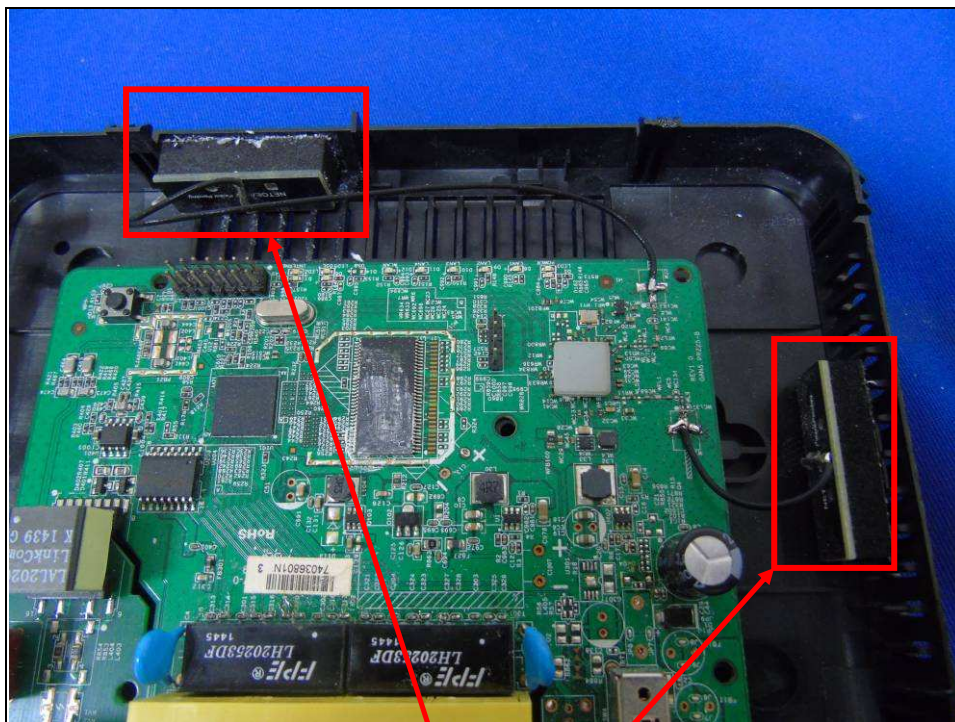

BUREAU
VERITAS

Test Report No.: RF141216N012

PHOTOGRAPHS OF THE EUT

**BUREAU
VERITAS**

Test Report No.: RF141216N012

WIFI ANT