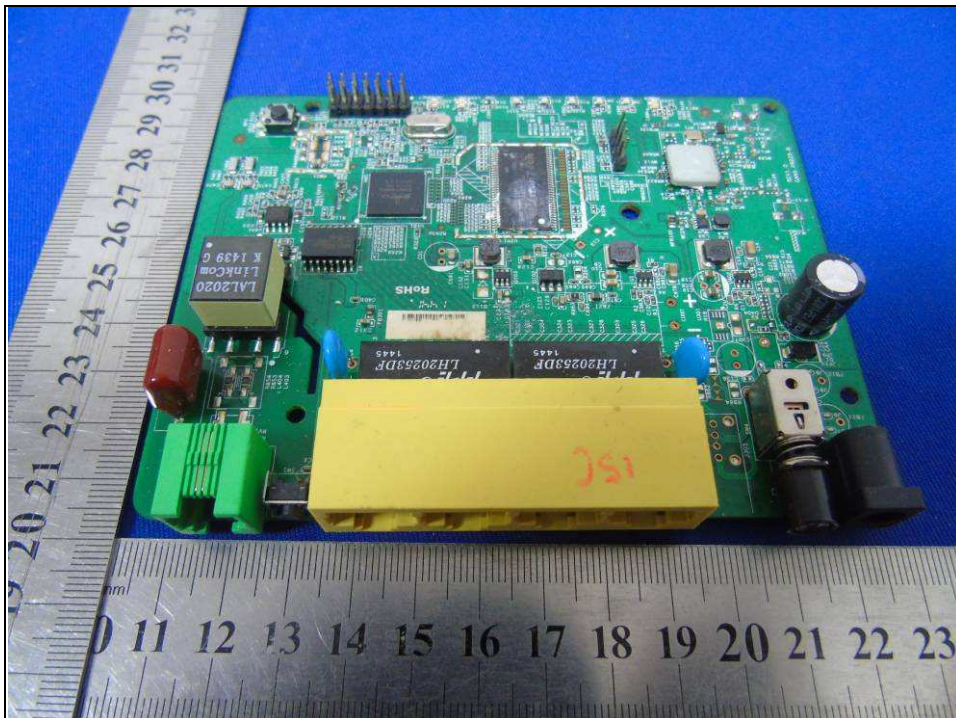

BUREAU
VERITAS

Test Report No.: RF141216N012

PHOTOGRAPHS OF THE EUT

**BUREAU
VERITAS**

Test Report No.: RF141216N012

WIFI ANT