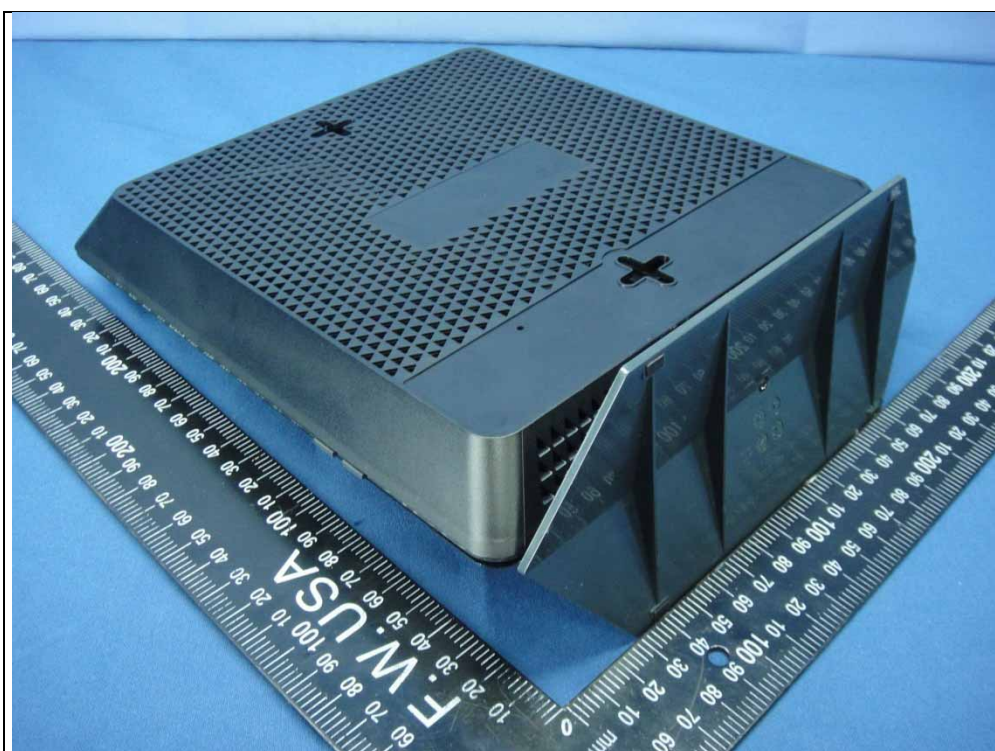

CONSTRUCTION PHOTOS OF EUT

Adapter : 2AAF042F NA

A D T

Adapter : AD898F20

A D T

RJ-45 cable (Shielded)

RJ-45 cable (Unshielded)

Coaxial cable