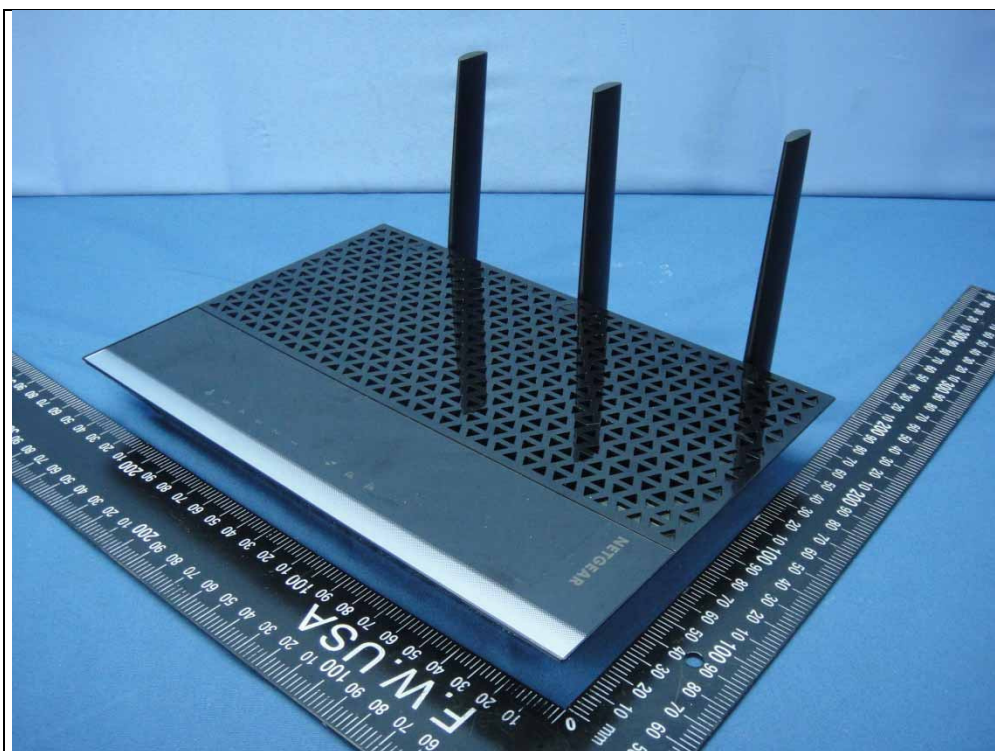

CONSTRUCTION PHOTOS OF EUT

Adapter : SAS030F1 NA

Adapter : P030WF120B