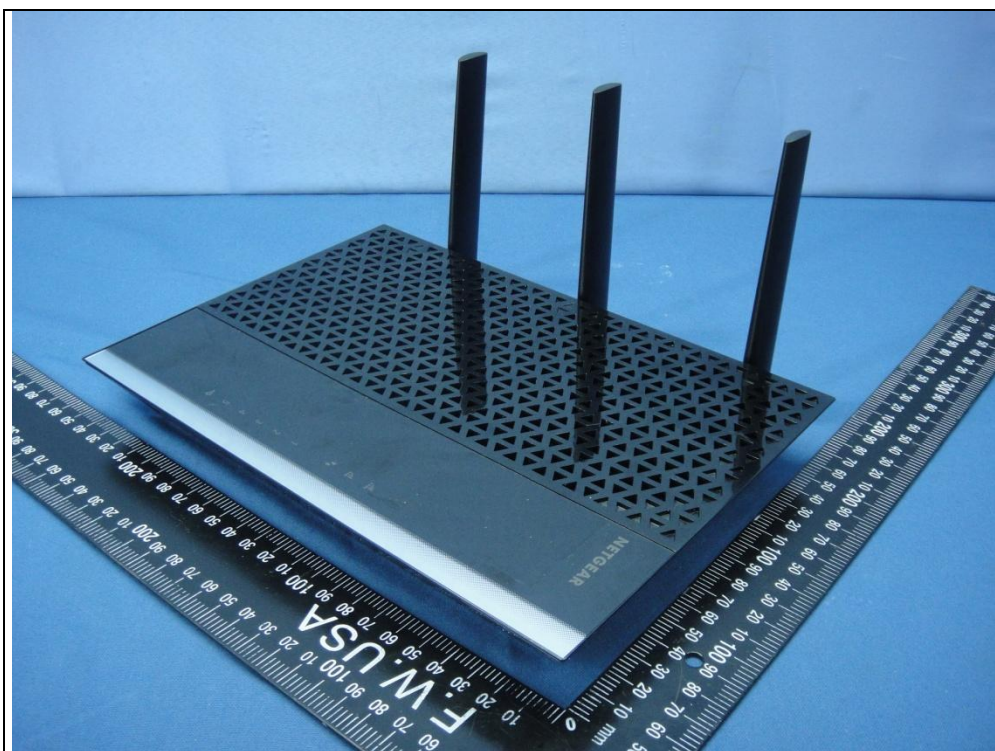

CONSTRUCTION PHOTOS OF EUT

Adapter : SAS030F1 NA

Adapter : P030WF120B