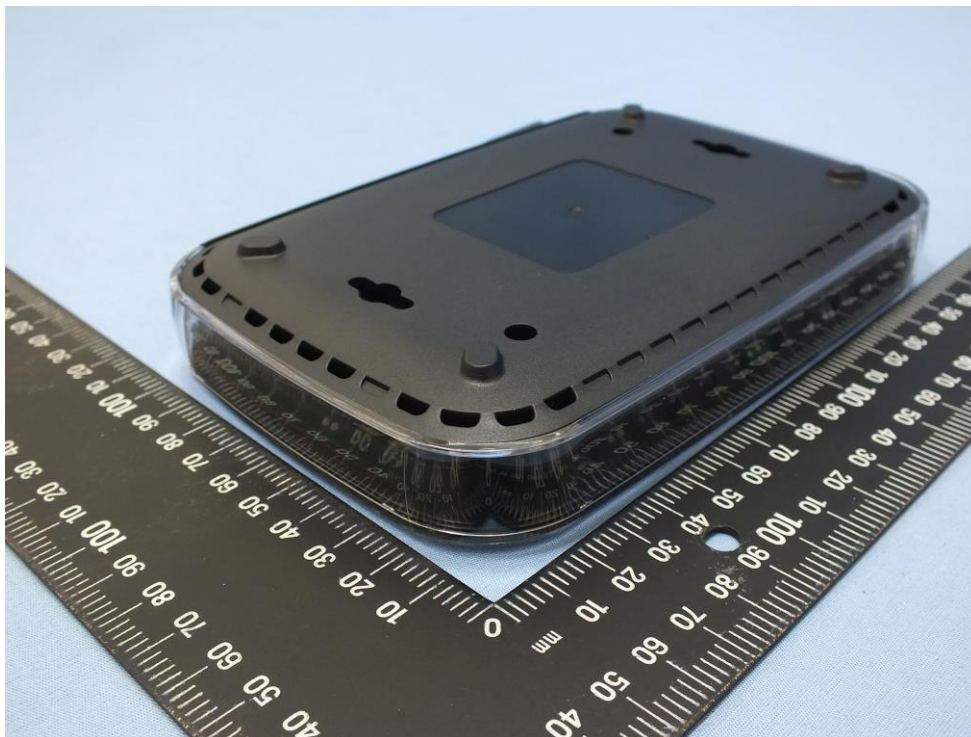

Photographs of EUT

Model: JNR1010v2

Unilink Antenna

Masterwave Antenna

WNC Antenna

Model: WNR1000v4

Unilink Antenna

Masterwave Antenna

WNC Antenna