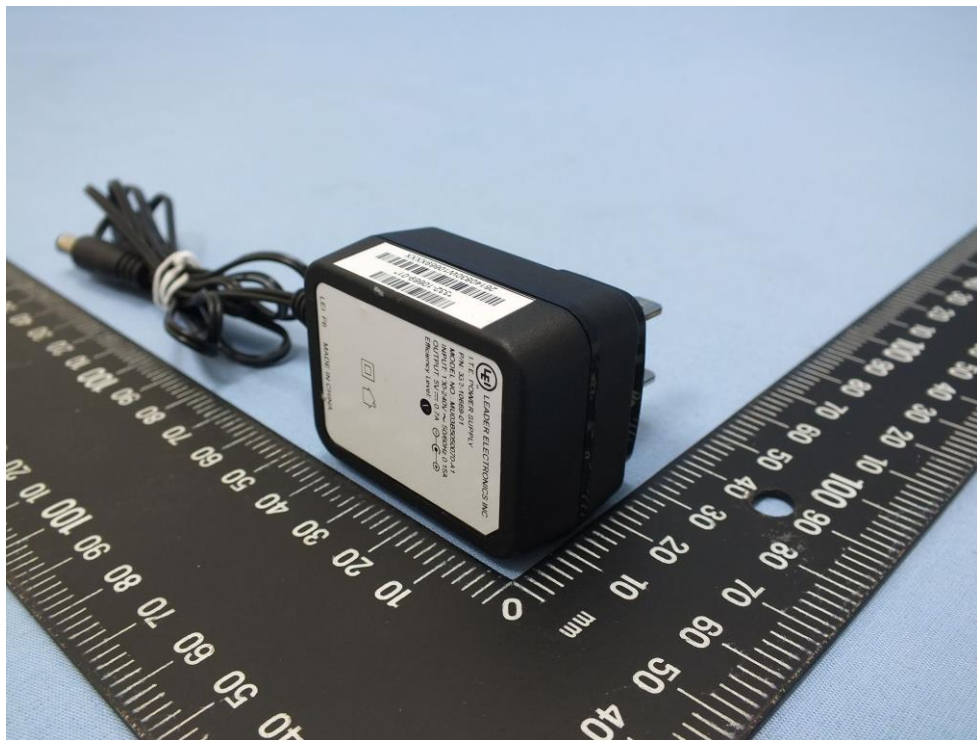

Photographs of EUT

Model: JNR1010v2

Unilink Antenna

Masterwave Antenna

WNC Antenna

Model: WNR1000v4

Unilink Antenna

Masterwave Antenna

WNC Antenna