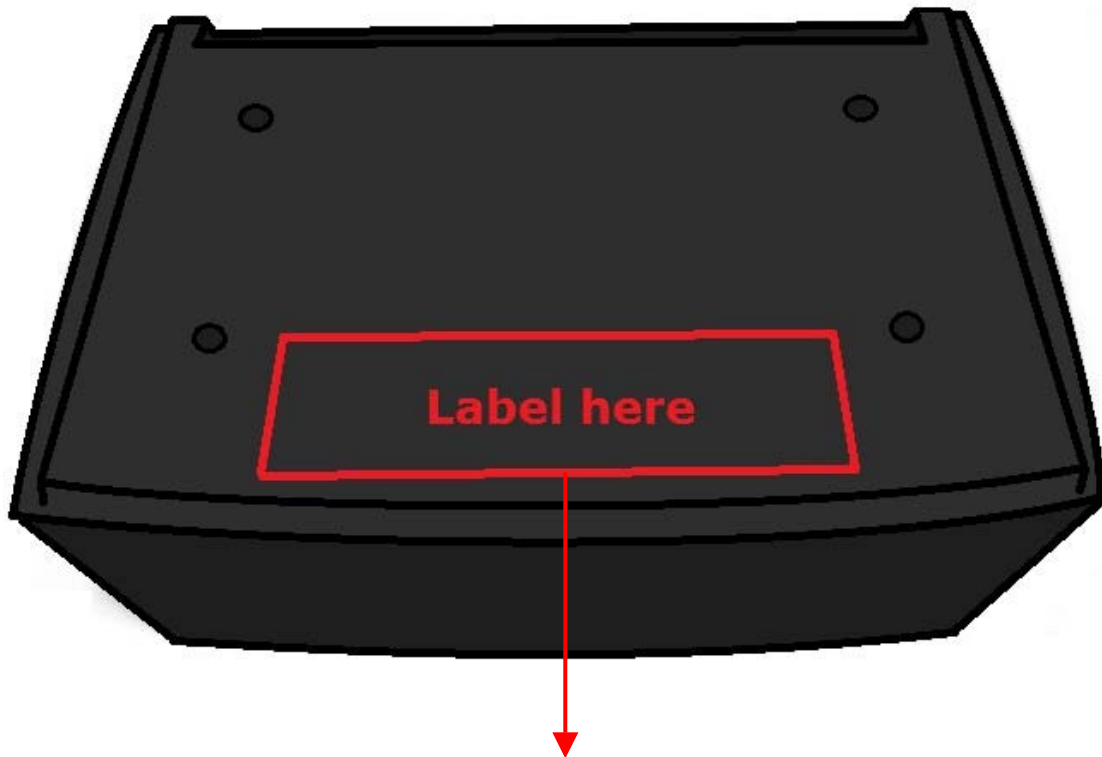

Back side of device

Label size: 14.2 x 4 (cm)