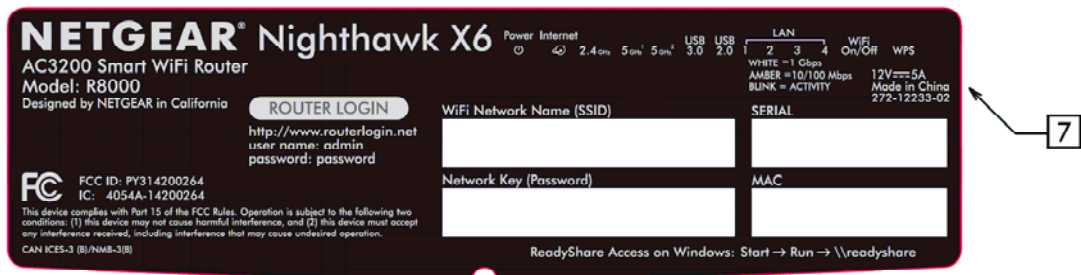

Back side of device

Label size: 14.2 x 4 (cm)