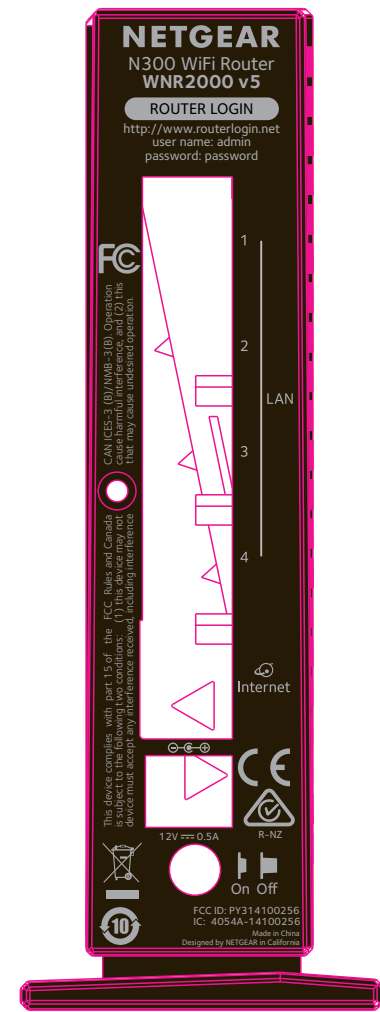

REV	DESCRIPTION OF REVISION	ENG APPD	DATE
01	INITIAL DOCUMENT CREATION	R HU	19FEB14

臨時規格

Graphics  Pantone877C

AUTHOR: R HU	TITLE: SILKSCREEN,WNR2500V5,TOP	<b>NETGEAR</b>	
SHEET: 1 of 1	THIS DOCUMENT AND THE DATA DISCLOSED HEREIN OR WHEREWITH IS NOT TO BE REPRODUCED, USED OR DISCLOSED IN WHOLE OR IN PART TO ANYONE WITHOUT THE PERMISSION OF NETGEAR, INC.	P/N: SSD-10910-01	REV: 01