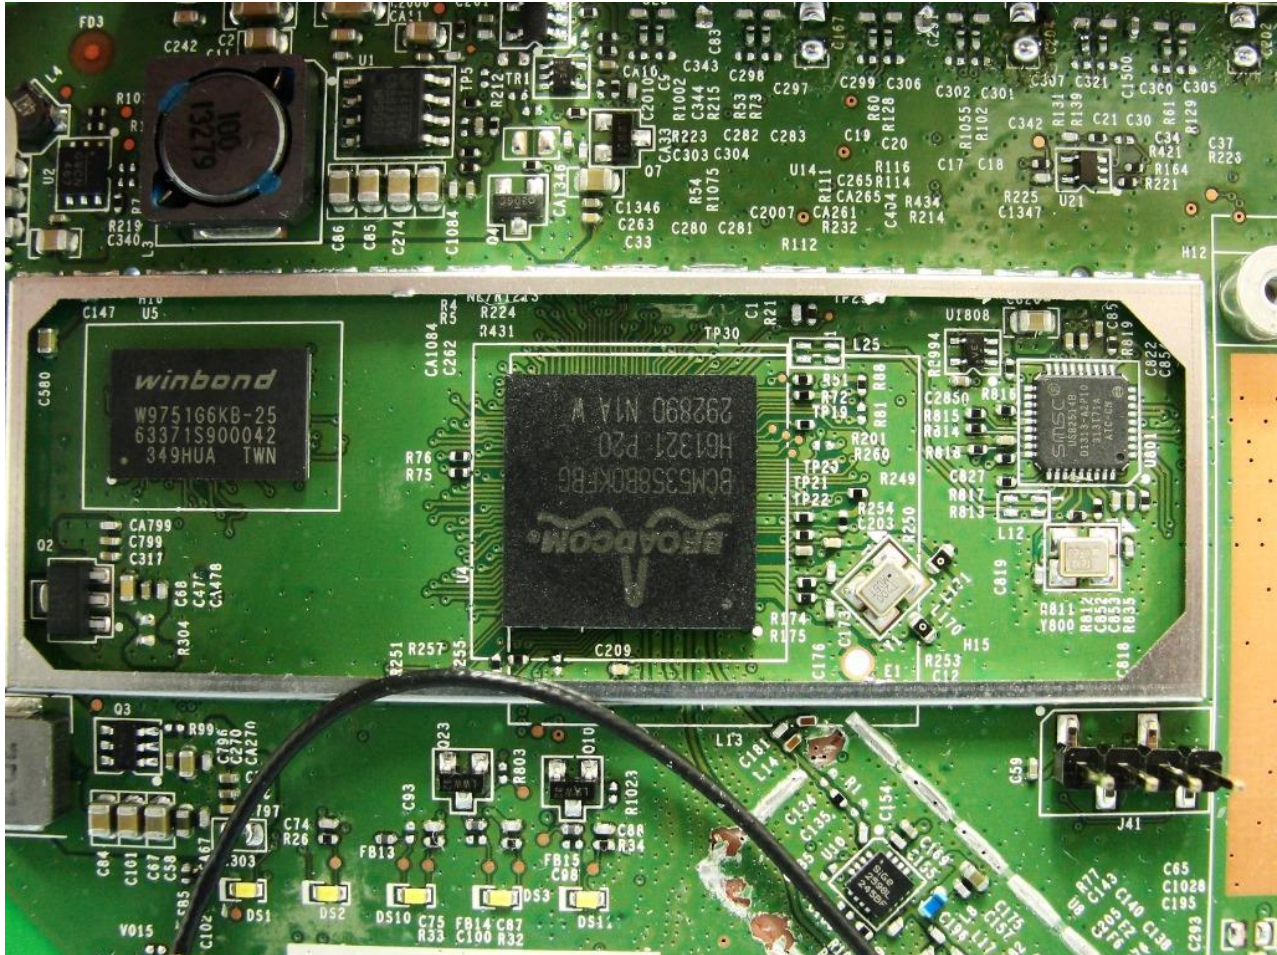

3. Internal Photograph of EUT

Brand Name: NETGEAR / Model Name: LG2200D

Brand Name: NETGEAR / Model Name: LG2200D

Brand Name: NETGEAR / Model Name: LG2200D

Brand Name: NETGEAR / Model Name: LG2200D

Brand Name: NETGEAR / Model Name: LG2200D

Brand Name: NETGEAR / Model Name: LG2200D

Brand Name: NETGEAR / Model Name: LG2200D

Brand Name: NETGEAR / Model Name: LG2200D

Brand Name: NETGEAR / Model Name: LG2200D

Brand Name: NETGEAR / Model Name: LG2200D