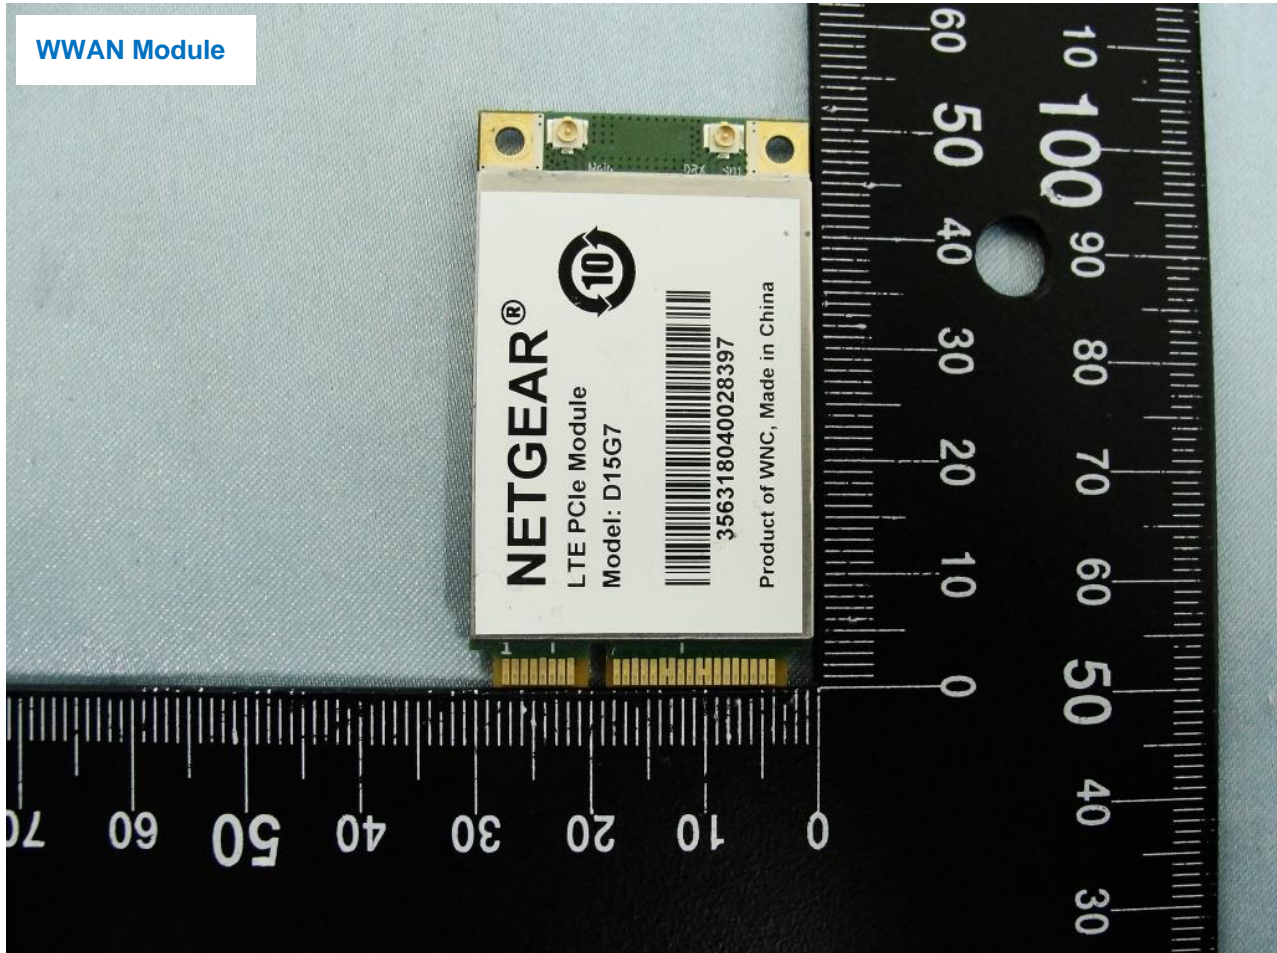

3. Internal Photograph of EUT

Brand Name: NETGEAR / Model Name: LG2200D

Brand Name: NETGEAR / Model Name: LG2200D

Brand Name: NETGEAR / Model Name: LG2200D

Brand Name: NETGEAR / Model Name: LG2200D

Brand Name: NETGEAR / Model Name: LG2200D

Brand Name: NETGEAR / Model Name: LG2200D

Brand Name: NETGEAR / Model Name: LG2200D

Brand Name: NETGEAR / Model Name: LG2200D

Brand Name: NETGEAR / Model Name: LG2200D

Brand Name: NETGEAR / Model Name: LG2200D