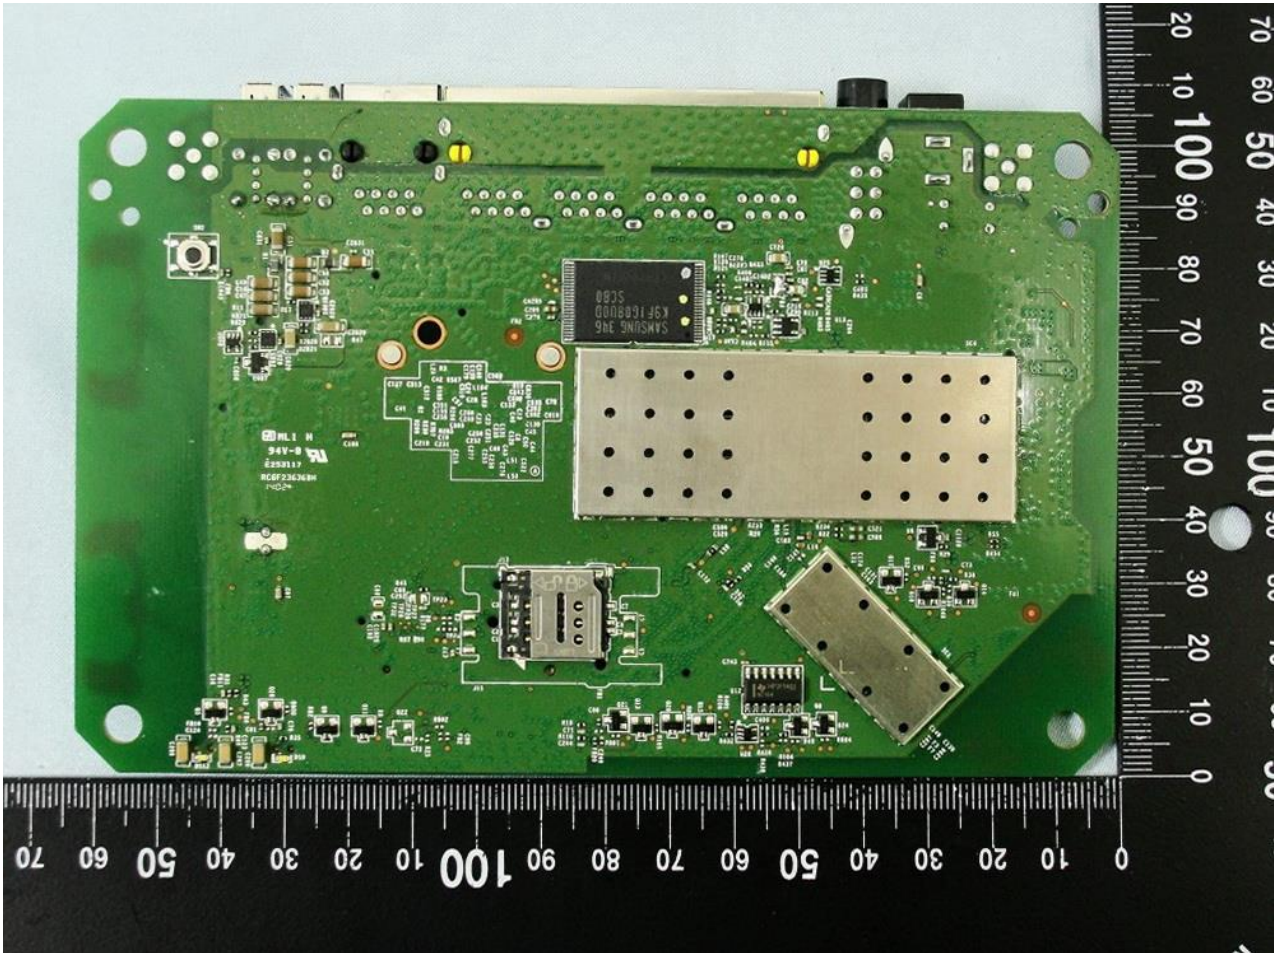

3. Internal Photograph of EUT

Brand Name: NETGEAR / Model Name: LG2200D

Brand Name: NETGEAR / Model Name: LG2200D

Brand Name: NETGEAR / Model Name: LG2200D

Brand Name: NETGEAR / Model Name: LG2200D

Brand Name: NETGEAR / Model Name: LG2200D

Brand Name: NETGEAR / Model Name: LG2200D

Brand Name: NETGEAR / Model Name: LG2200D

Brand Name: NETGEAR / Model Name: LG2200D

Brand Name: NETGEAR / Model Name: LG2200D

Brand Name: NETGEAR / Model Name: LG2200D