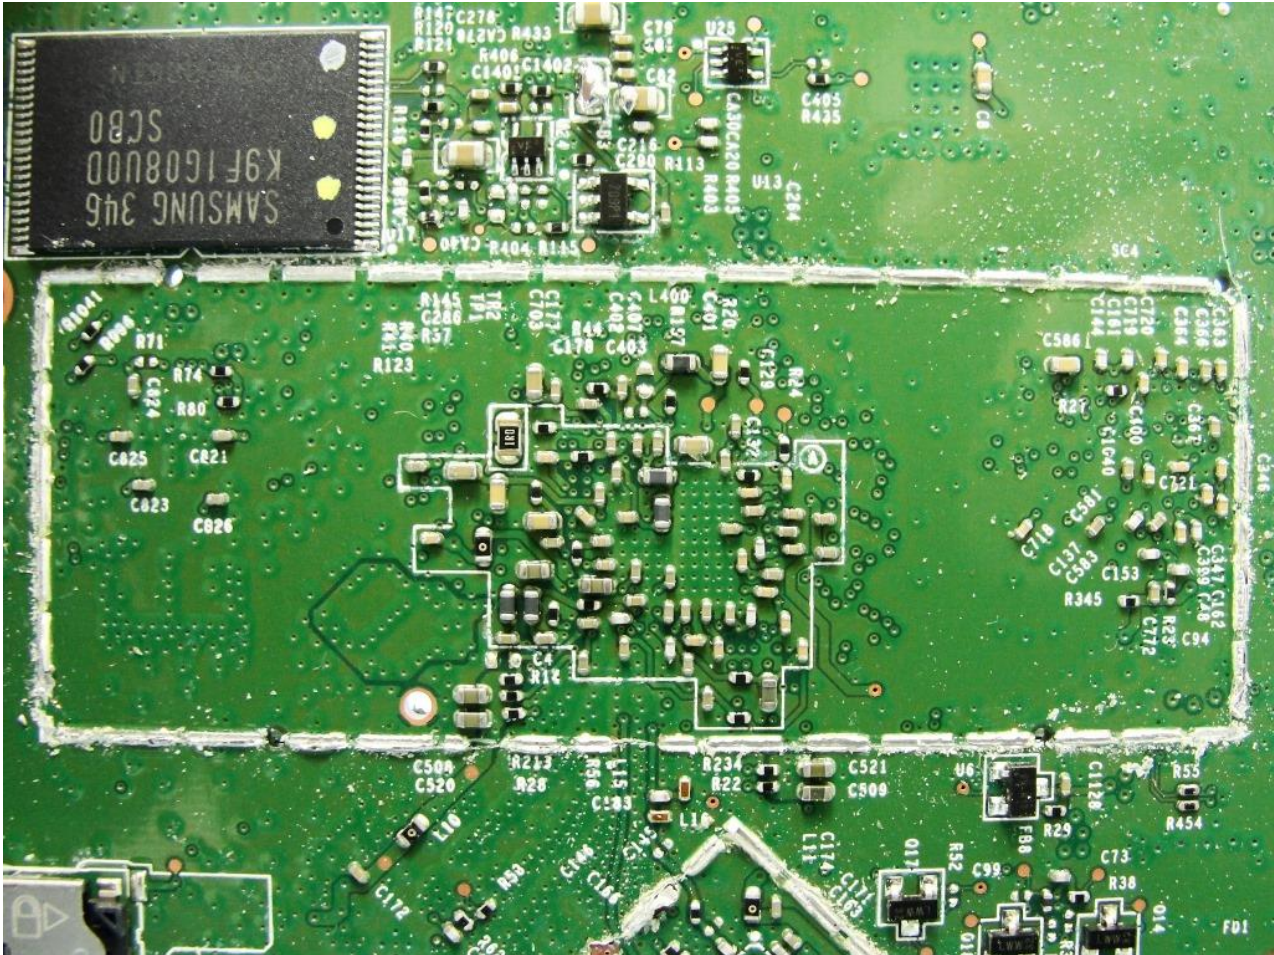

3. Internal Photograph of EUT

Brand Name: NETGEAR / Model Name: LG2200D

Brand Name: NETGEAR / Model Name: LG2200D

Brand Name: NETGEAR / Model Name: LG2200D

Brand Name: NETGEAR / Model Name: LG2200D

Brand Name: NETGEAR / Model Name: LG2200D

Brand Name: NETGEAR / Model Name: LG2200D

Brand Name: NETGEAR / Model Name: LG2200D

Brand Name: NETGEAR / Model Name: LG2200D

Brand Name: NETGEAR / Model Name: LG2200D

Brand Name: NETGEAR / Model Name: LG2200D