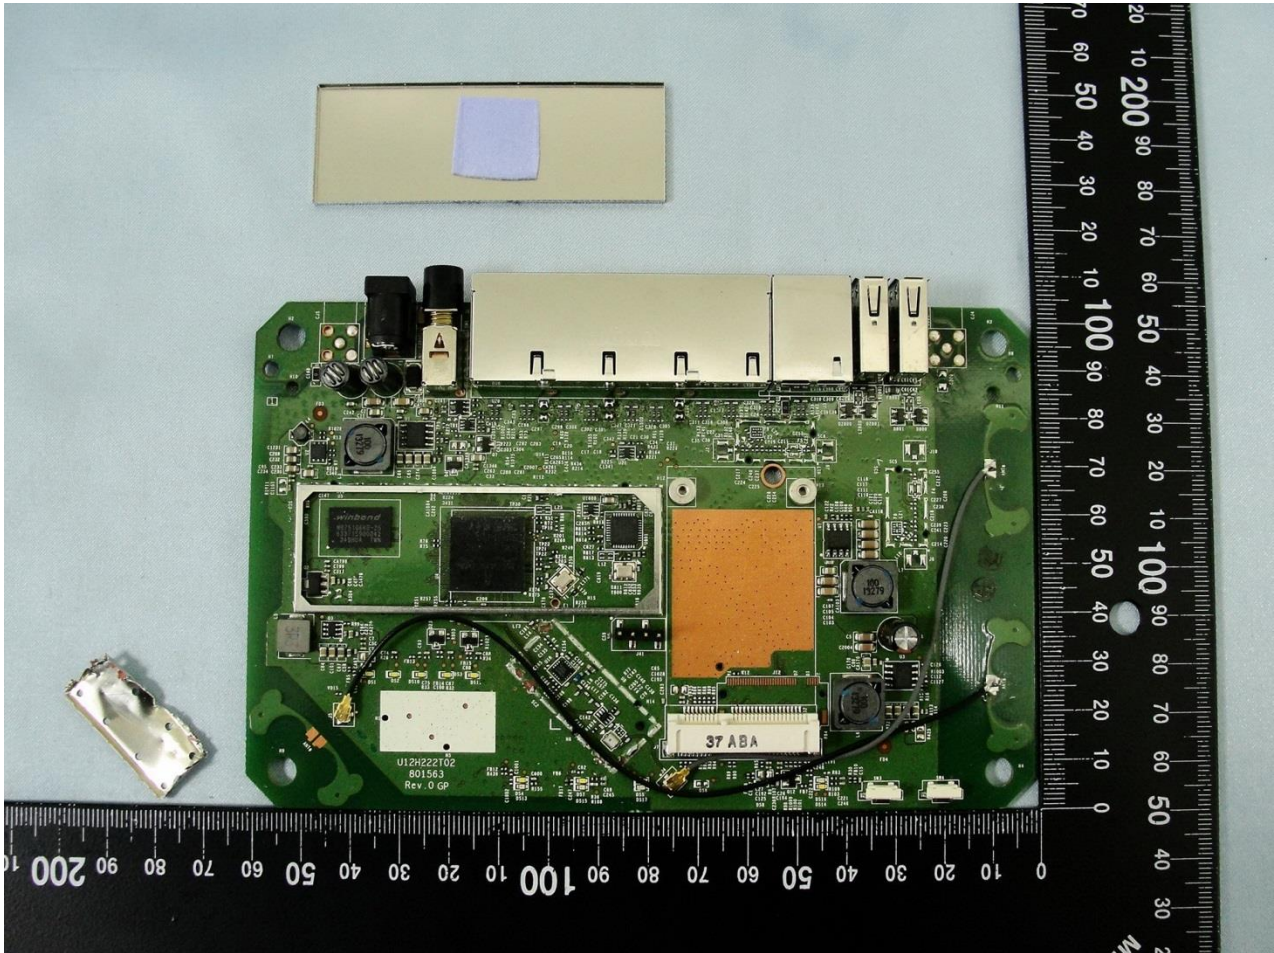

3. Internal Photograph of EUT

Brand Name: NETGEAR / Model Name: LG2200D

Brand Name: NETGEAR / Model Name: LG2200D

Brand Name: NETGEAR / Model Name: LG2200D

Brand Name: NETGEAR / Model Name: LG2200D

Brand Name: NETGEAR / Model Name: LG2200D

Brand Name: NETGEAR / Model Name: LG2200D

Brand Name: NETGEAR / Model Name: LG2200D

Brand Name: NETGEAR / Model Name: LG2200D

Brand Name: NETGEAR / Model Name: LG2200D

Brand Name: NETGEAR / Model Name: LG2200D