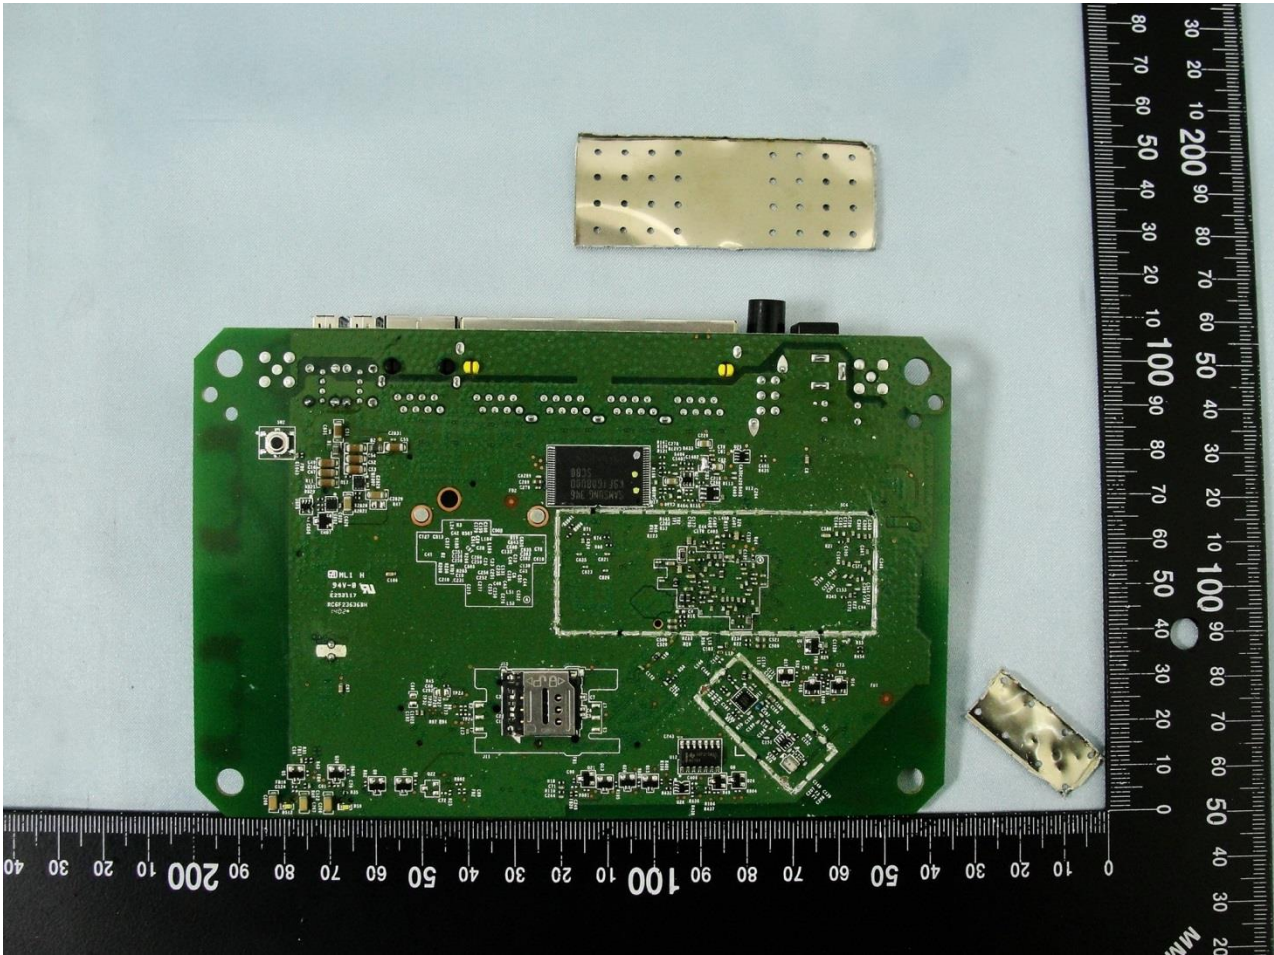

3. Internal Photograph of EUT

Brand Name: NETGEAR / Model Name: LG2200D

Brand Name: NETGEAR / Model Name: LG2200D

Brand Name: NETGEAR / Model Name: LG2200D

Brand Name: NETGEAR / Model Name: LG2200D

Brand Name: NETGEAR / Model Name: LG2200D

Brand Name: NETGEAR / Model Name: LG2200D

Brand Name: NETGEAR / Model Name: LG2200D

Brand Name: NETGEAR / Model Name: LG2200D

Brand Name: NETGEAR / Model Name: LG2200D

Brand Name: NETGEAR / Model Name: LG2200D