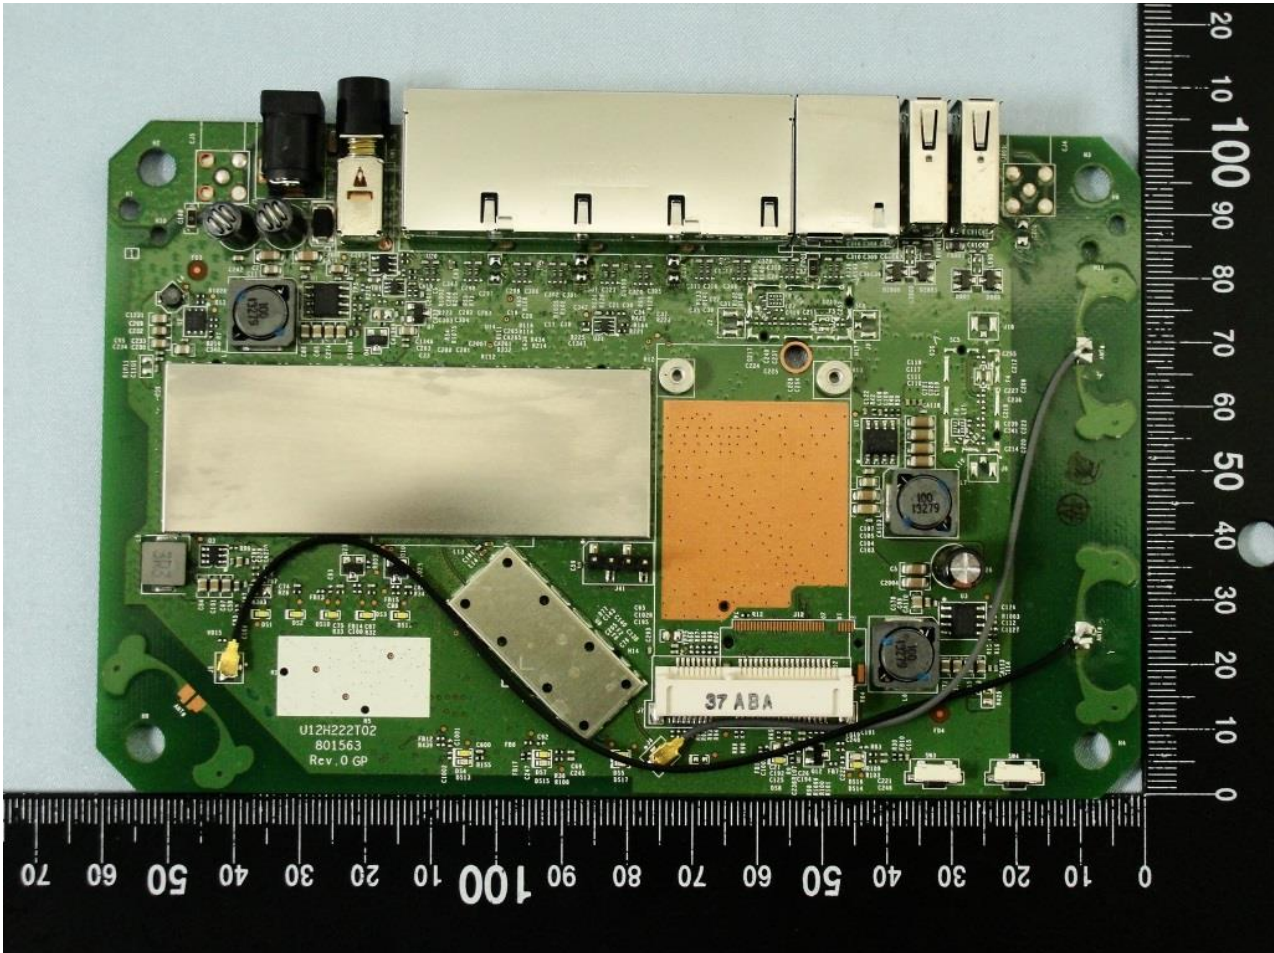

3. Internal Photograph of EUT

Brand Name: NETGEAR / Model Name: LG2200D

Brand Name: NETGEAR / Model Name: LG2200D

Brand Name: NETGEAR / Model Name: LG2200D

Brand Name: NETGEAR / Model Name: LG2200D

Brand Name: NETGEAR / Model Name: LG2200D

Brand Name: NETGEAR / Model Name: LG2200D

Brand Name: NETGEAR / Model Name: LG2200D

Brand Name: NETGEAR / Model Name: LG2200D

Brand Name: NETGEAR / Model Name: LG2200D

Brand Name: NETGEAR / Model Name: LG2200D