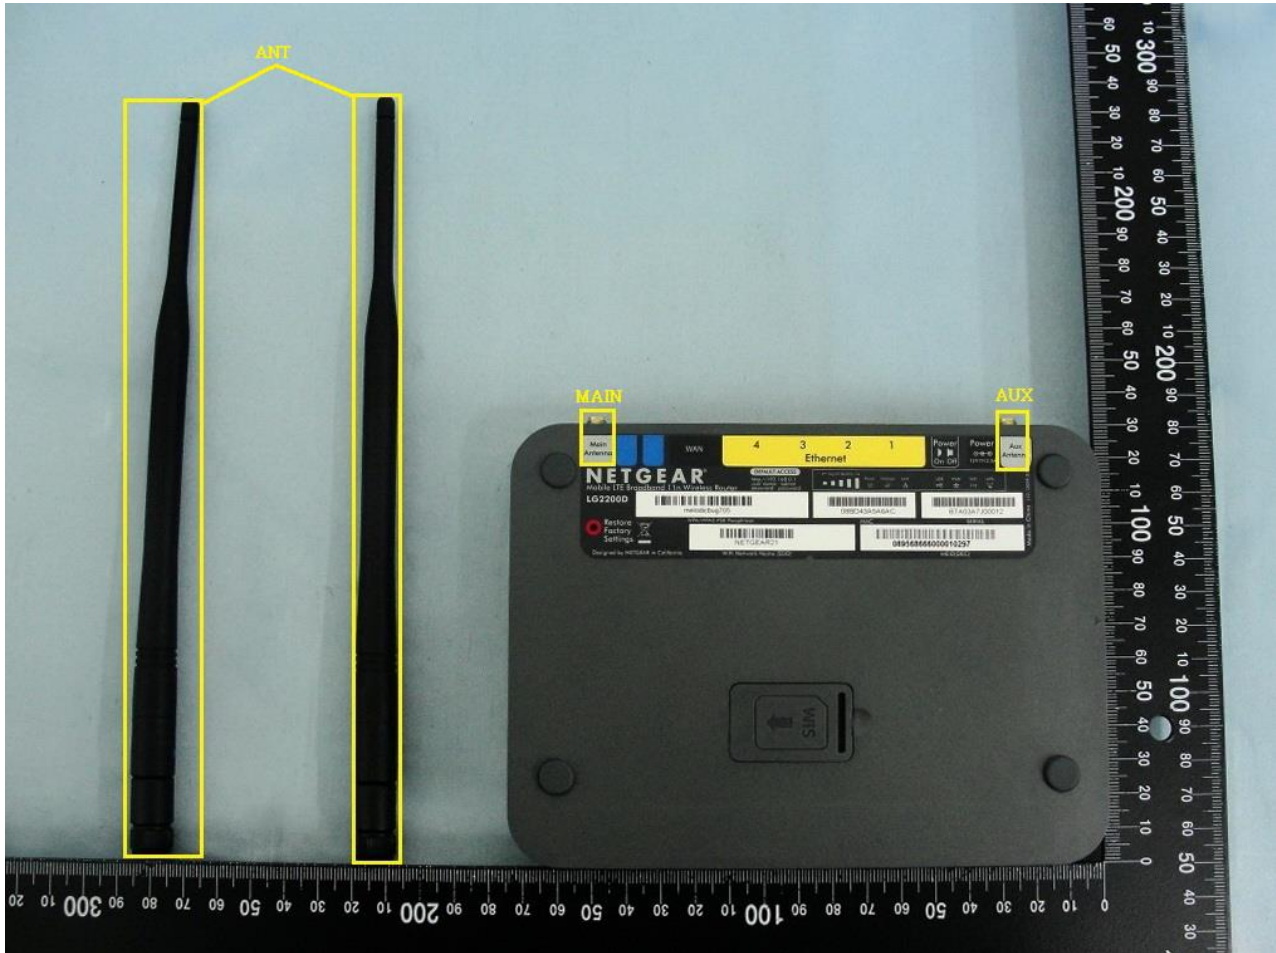

3. Internal Photograph of EUT

Brand Name: NETGEAR / Model Name: LG2200D

Brand Name: NETGEAR / Model Name: LG2200D

Brand Name: NETGEAR / Model Name: LG2200D

Brand Name: NETGEAR / Model Name: LG2200D

Brand Name: NETGEAR / Model Name: LG2200D