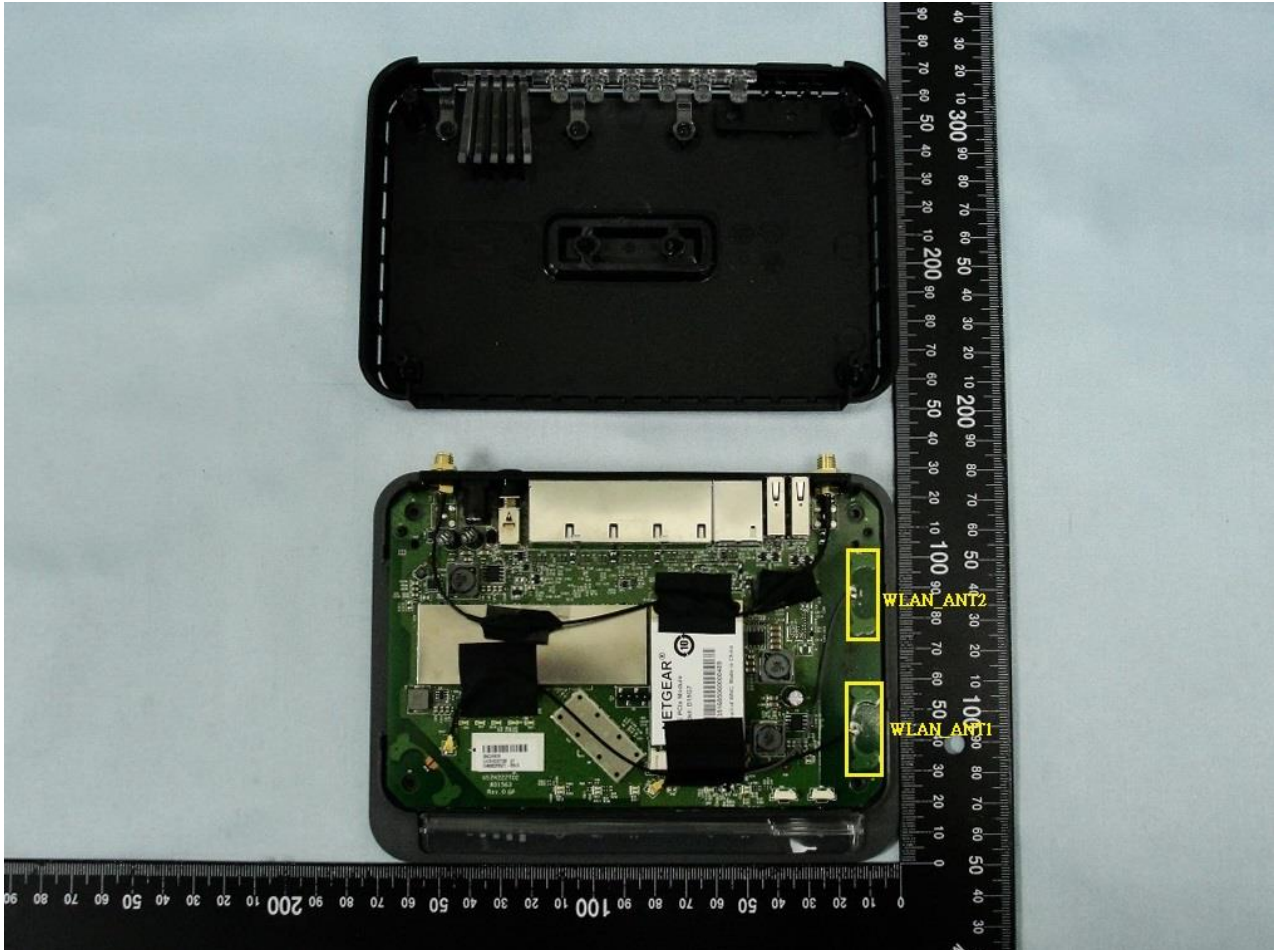

3. Internal Photograph of EUT

Brand Name: NETGEAR / Model Name: LG2200D

Brand Name: NETGEAR / Model Name: LG2200D

Brand Name: NETGEAR / Model Name: LG2200D

Brand Name: NETGEAR / Model Name: LG2200D

Brand Name: NETGEAR / Model Name: LG2200D

Brand Name: NETGEAR / Model Name: LG2200D

Brand Name: NETGEAR / Model Name: LG2200D

Brand Name: NETGEAR / Model Name: LG2200D

Brand Name: NETGEAR / Model Name: LG2200D

Brand Name: NETGEAR / Model Name: LG2200D