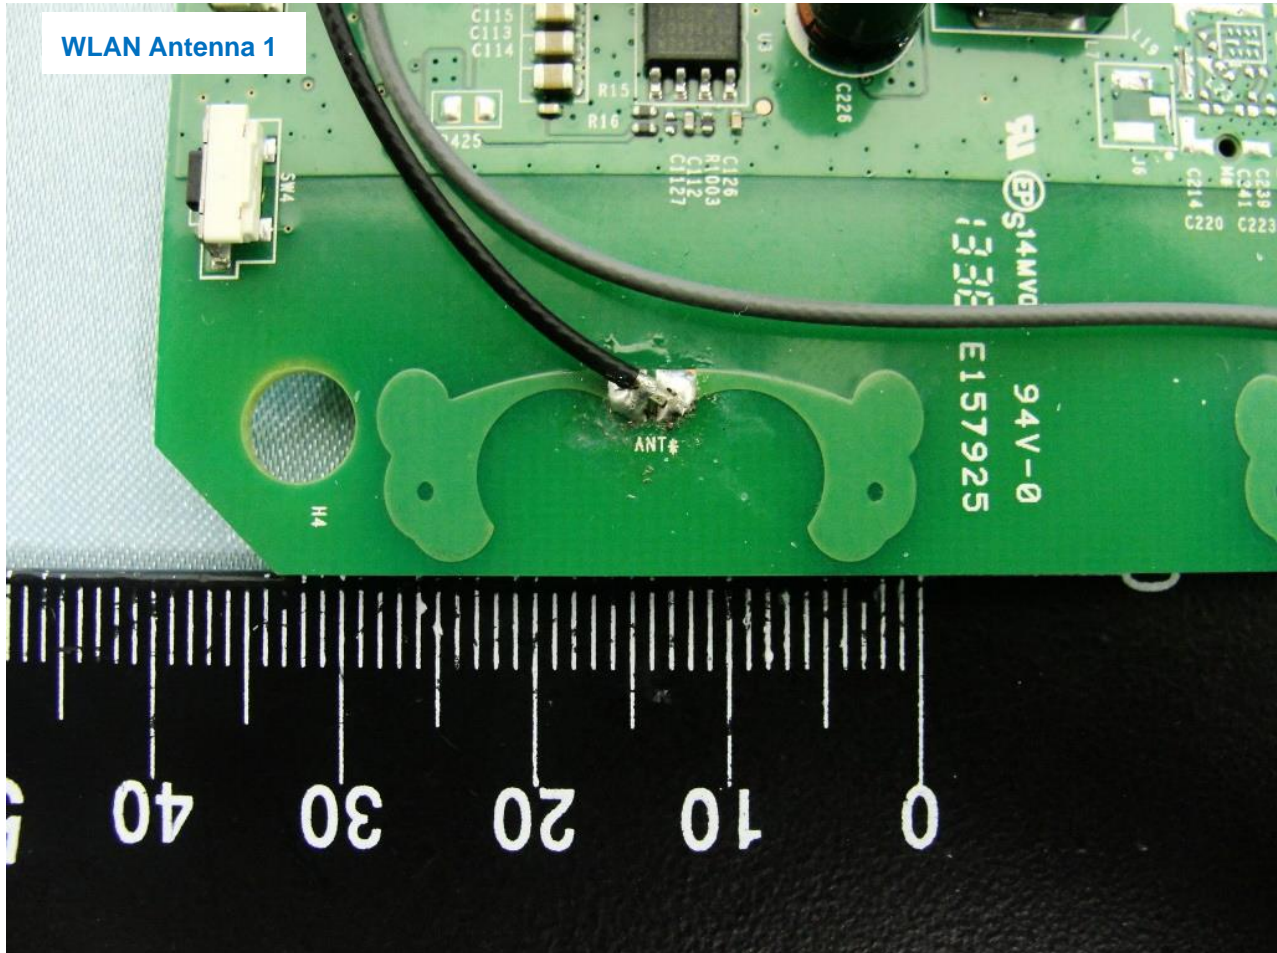

Brand Name: NETGEAR / Model Name: LG2200D

WWAN Antenna

Brand Name: NETGEAR / Model Name: LG2200D

Brand Name: NETGEAR / Model Name: LG2200D

Brand Name: NETGEAR / Model Name: LG2200D