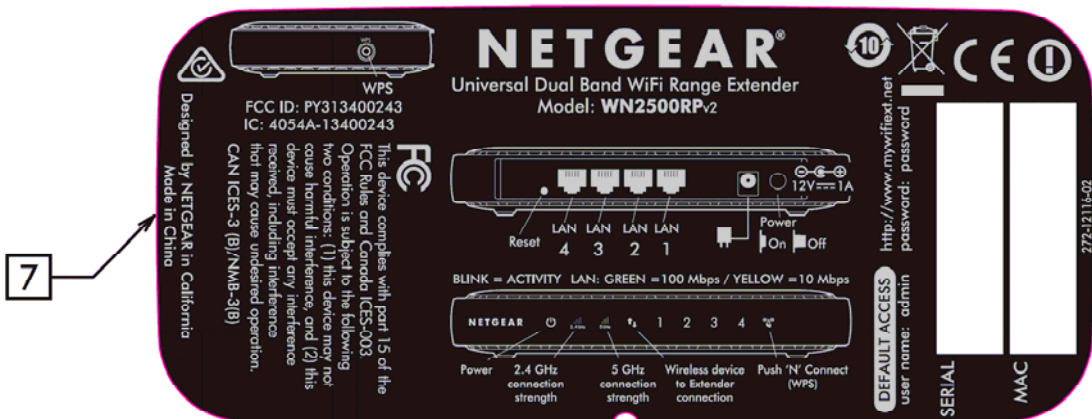

## Back side of device

Label size: 11 X 5 (cm)