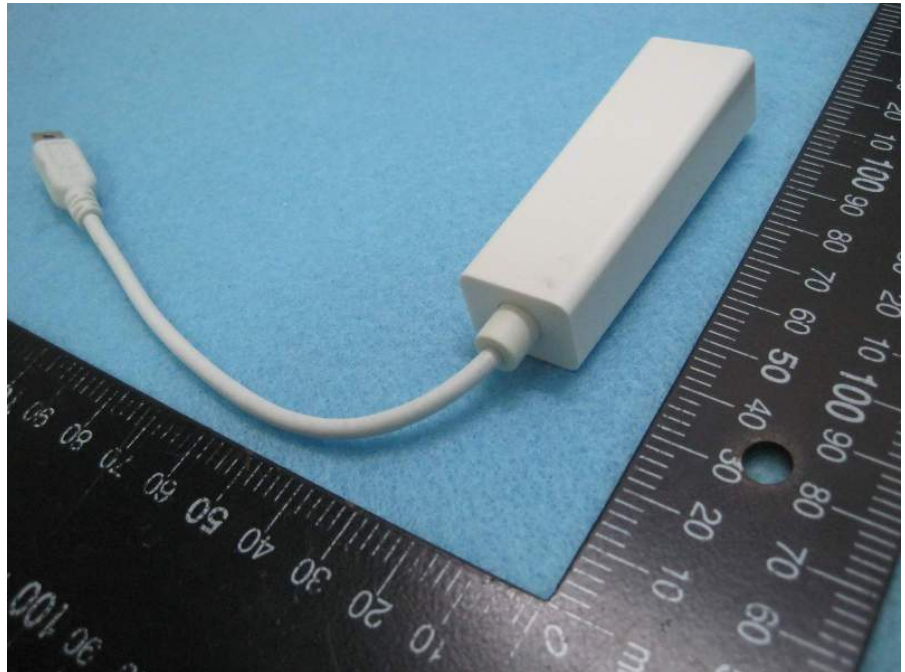

Photographs of EUT

Adapter 1

Model No.: SAL018F1 NA

P/N: 332-10513-01

Adapter 2

Model No.:

MT18-9120150-A1

P/N: 332-10359-01

Mini USB2.0 Ethernet Dongle

Charge Station