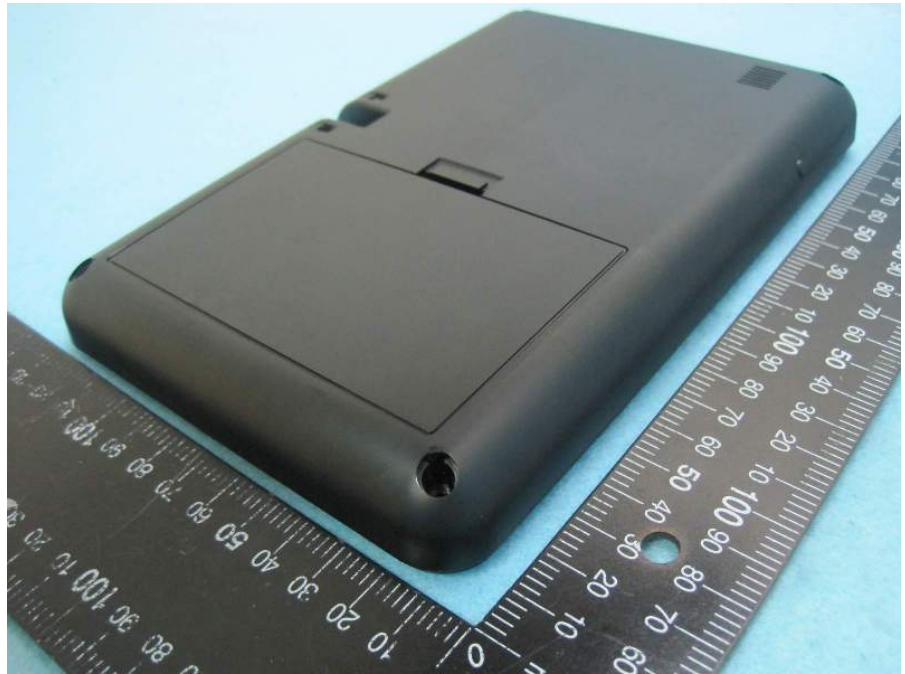

Photographs of EUT

Adapter 1

Model No.: SAL018F1 NA

P/N: 332-10513-01

Adapter 2

Model No.:

MT18-9120150-A1

P/N: 332-10359-01

Mini USB2.0 Ethernet Dongle

Charge Station