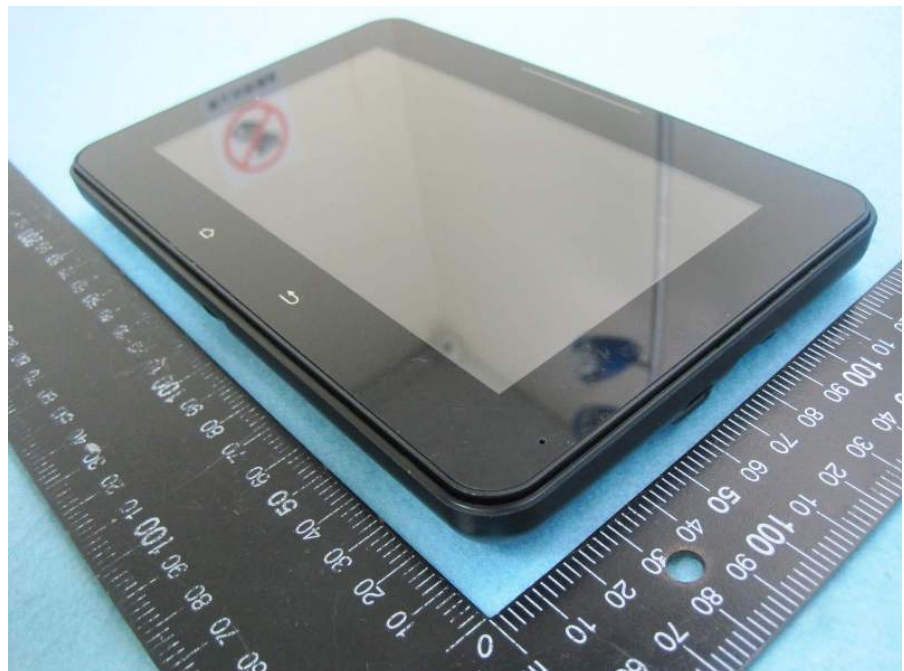

Photographs of EUT

Adapter 1

Model No.: SAL018F1 NA

P/N: 332-10513-01

Adapter 2

Model No.:

MT18-9120150-A1

P/N: 332-10359-01