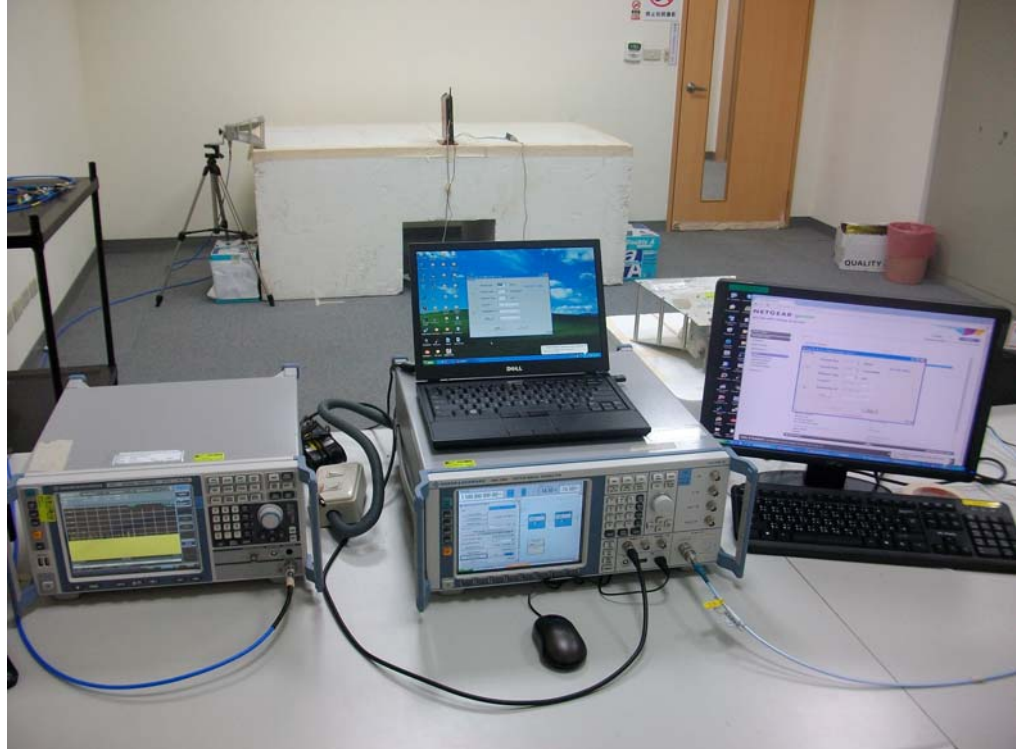

Appendix A. Test Photos

1. Photographs of Dynamic Frequency Selection Test Configuration

For Master Mode:

FRONT VIEW

REAR VIEW

For Client without radar detection Mode:

FRONT VIEW

REAR VIEW