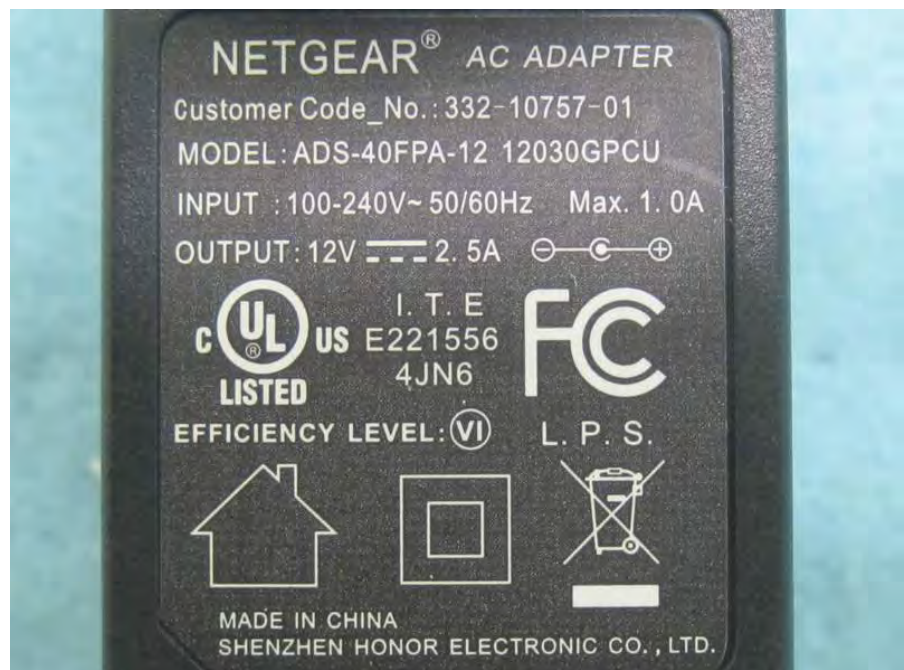

## Photographs of EUT

Standing dock

Antenna

Adapter 1  
Model No.:  
P030WF120B 11200-6LF  
P/N: 332-10200-02

Adapter 2

Model No.:

MU30-5120250-A1

P/N: 332-10234-01

Adapter 3

Model No.:

ADS-40FPA-12 12030GPCU

P/N: 332-10757-01

Adapter 4

Model No.: 2ABL030F NA

P/N: 332-10756-01

Adapter 5