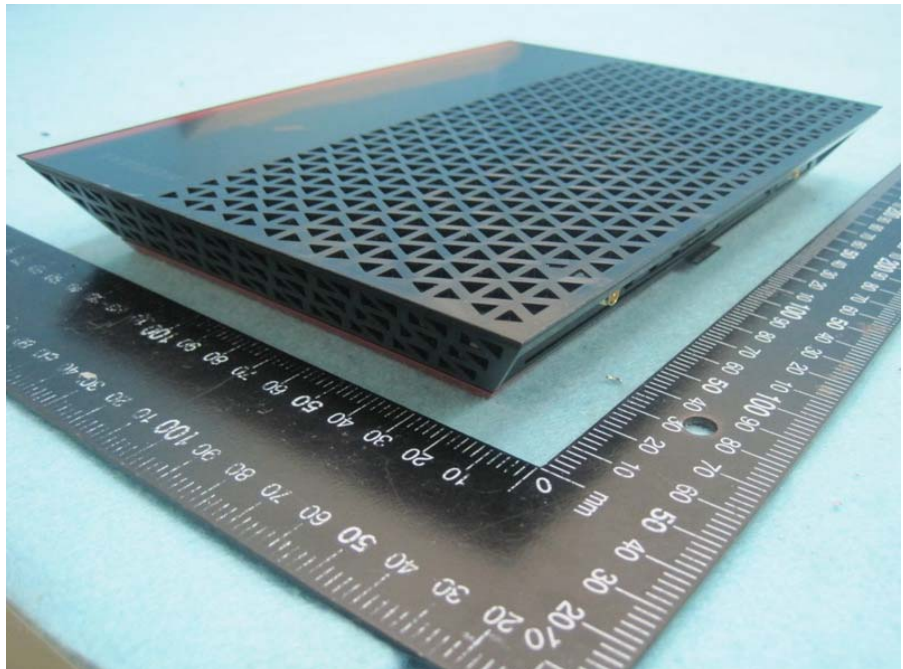

Photographs of EUT

Adapter 1

Model No.:

P030WF120B 11200-6LF

P/N: 332-10200-02

Adapter 2

Model No.:

MU30-5120250-A1

P/N: 332-10234-01

Antenna

RJ-45 Cable

Cradle