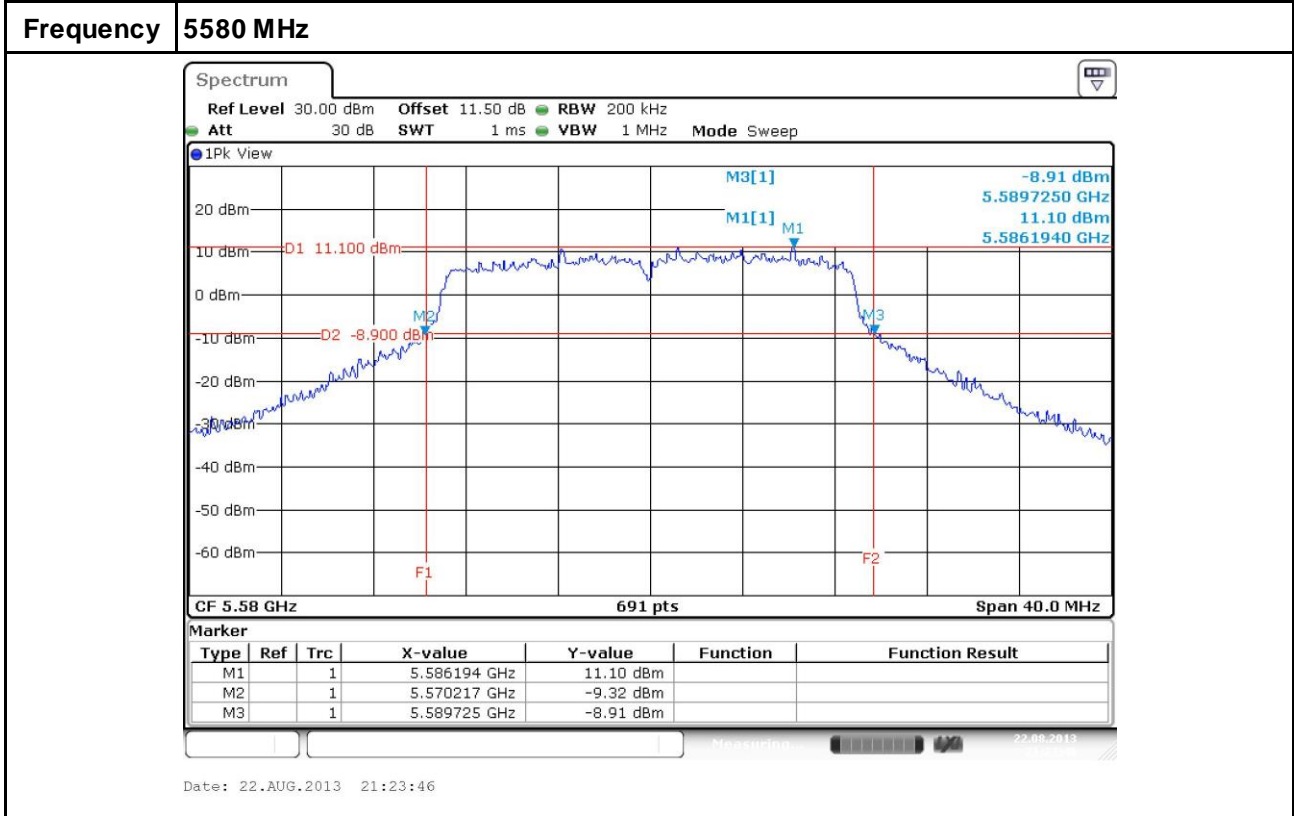

20dB Bandwidth ( Channel closes to 5600~5650 MHz)  
 FCC ID : PY312400225

802.11a

20dB Bandwidth ( Channel closes to 5600~5650 MHz)  
 FCC ID : PY312400225

802.11n HT 20

20dB Bandwidth ( Channel closes to 5600~5650 MHz)  
 FCC ID : PY312400225

802.11ac VHT20

20dB Bandwidth ( Channel closes to 5600~5650 MHz)  
 FCC ID : PY312400225

802.11n HT40

20dB Bandwidth ( Channel closes to 5600~5650 MHz)  
 FCC ID : PY312400225

802.11ac VHT40

20dB Bandwidth ( Channel closes to 5600~5650 MHz)  
 FCC ID : PY312400225

802.11ac VHT80