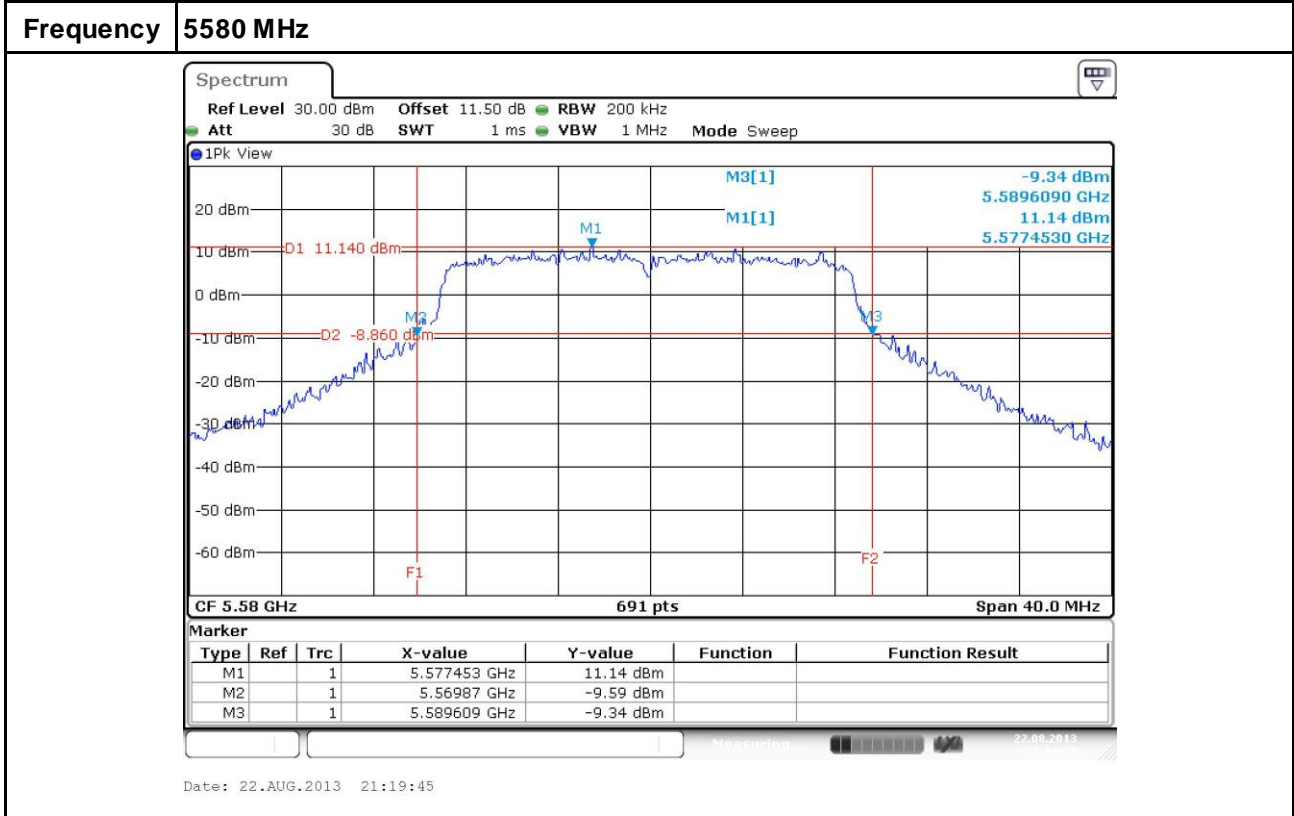

20dB Bandwidth ( Channel closes to 5600~5650 MHz)  
 FCC ID : PY312400225

802.11a

20dB Bandwidth ( Channel closes to 5600~5650 MHz)  
 FCC ID : PY312400225

802.11n HT 20

20dB Bandwidth ( Channel closes to 5600~5650 MHz)  
 FCC ID : PY312400225

802.11ac VHT20

20dB Bandwidth ( Channel closes to 5600~5650 MHz)  
 FCC ID : PY312400225

802.11n HT40

20dB Bandwidth ( Channel closes to 5600~5650 MHz)  
 FCC ID : PY312400225

802.11ac VHT40

20dB Bandwidth ( Channel closes to 5600~5650 MHz)  
 FCC ID : PY312400225

802.11ac VHT80