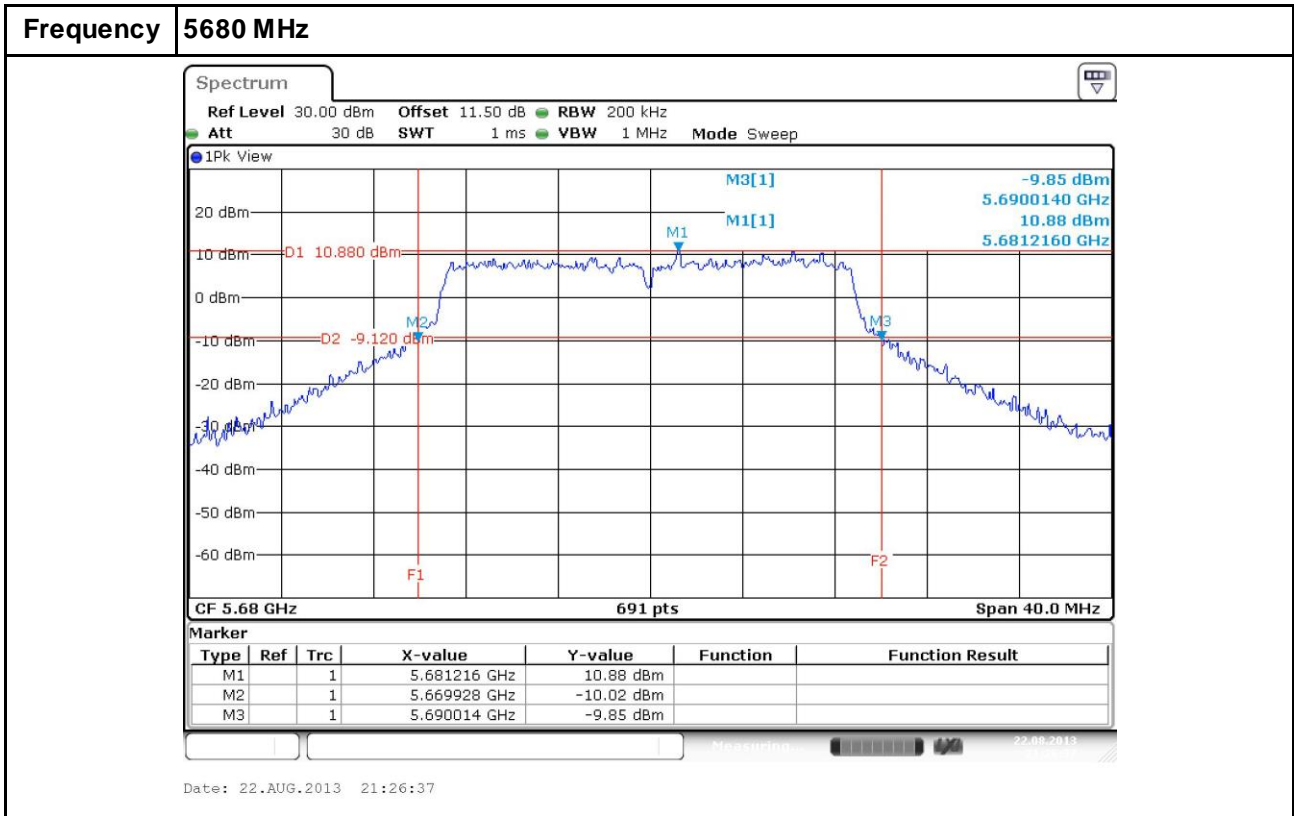

20dB Bandwidth ( Channel closes to 5600~5650 MHz)  
 FCC ID : PY312400225

802.11a

20dB Bandwidth ( Channel closes to 5600~5650 MHz)  
 FCC ID : PY312400225

802.11n HT 20

20dB Bandwidth ( Channel closes to 5600~5650 MHz)  
 FCC ID : PY312400225

802.11ac VHT20

20dB Bandwidth ( Channel closes to 5600~5650 MHz)  
 FCC ID : PY312400225

802.11n HT40

20dB Bandwidth ( Channel closes to 5600~5650 MHz)  
 FCC ID : PY312400225

802.11ac VHT40

20dB Bandwidth ( Channel closes to 5600~5650 MHz)  
 FCC ID : PY312400225

802.11ac VHT80