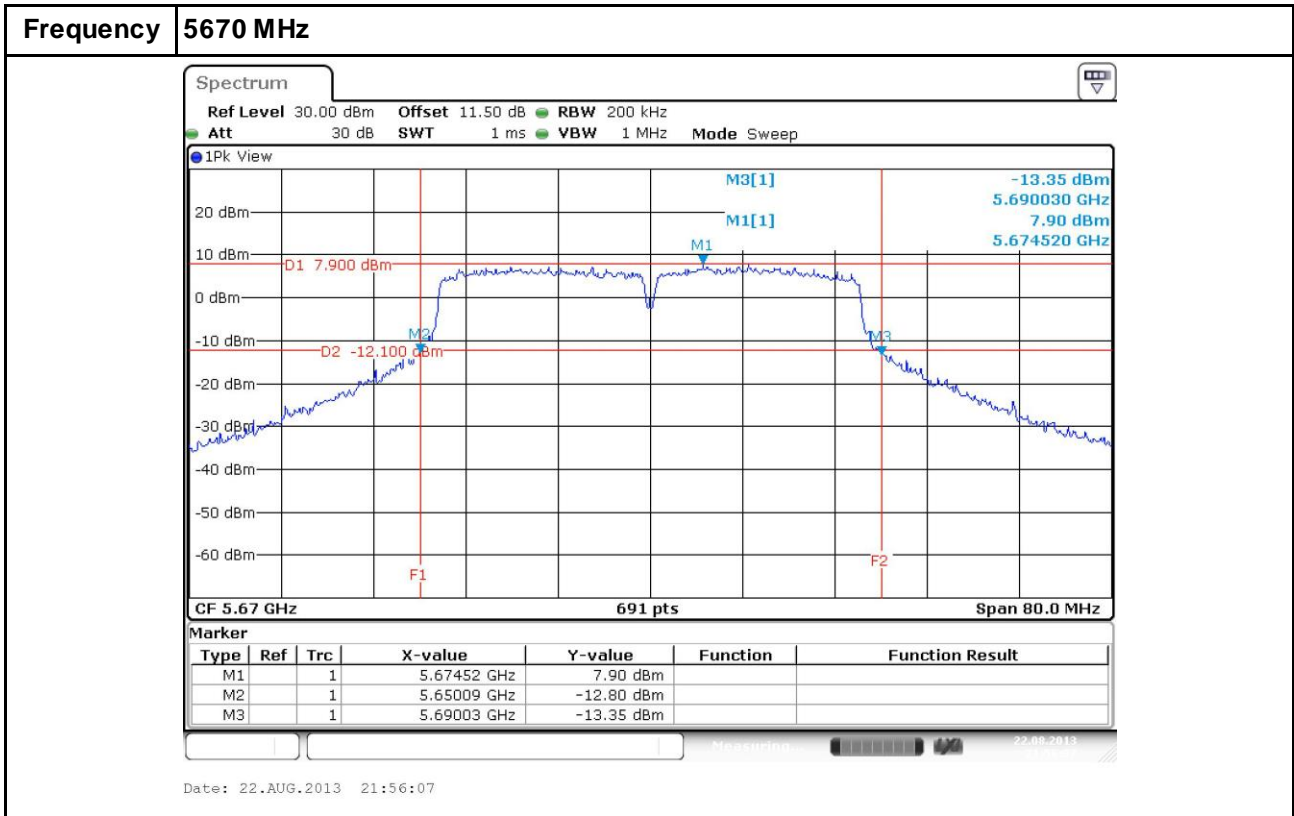

20dB Bandwidth ( Channel closes to 5600~5650 MHz)  
 FCC ID : PY312400225

802.11a

20dB Bandwidth ( Channel closes to 5600~5650 MHz)  
 FCC ID : PY312400225

802.11n HT 20

20dB Bandwidth ( Channel closes to 5600~5650 MHz)  
 FCC ID : PY312400225

802.11ac VHT20

20dB Bandwidth ( Channel closes to 5600~5650 MHz)  
 FCC ID : PY312400225

802.11n HT40

20dB Bandwidth ( Channel closes to 5600~5650 MHz)  
 FCC ID : PY312400225

802.11ac VHT40

20dB Bandwidth ( Channel closes to 5600~5650 MHz)  
 FCC ID : PY312400225

802.11ac VHT80