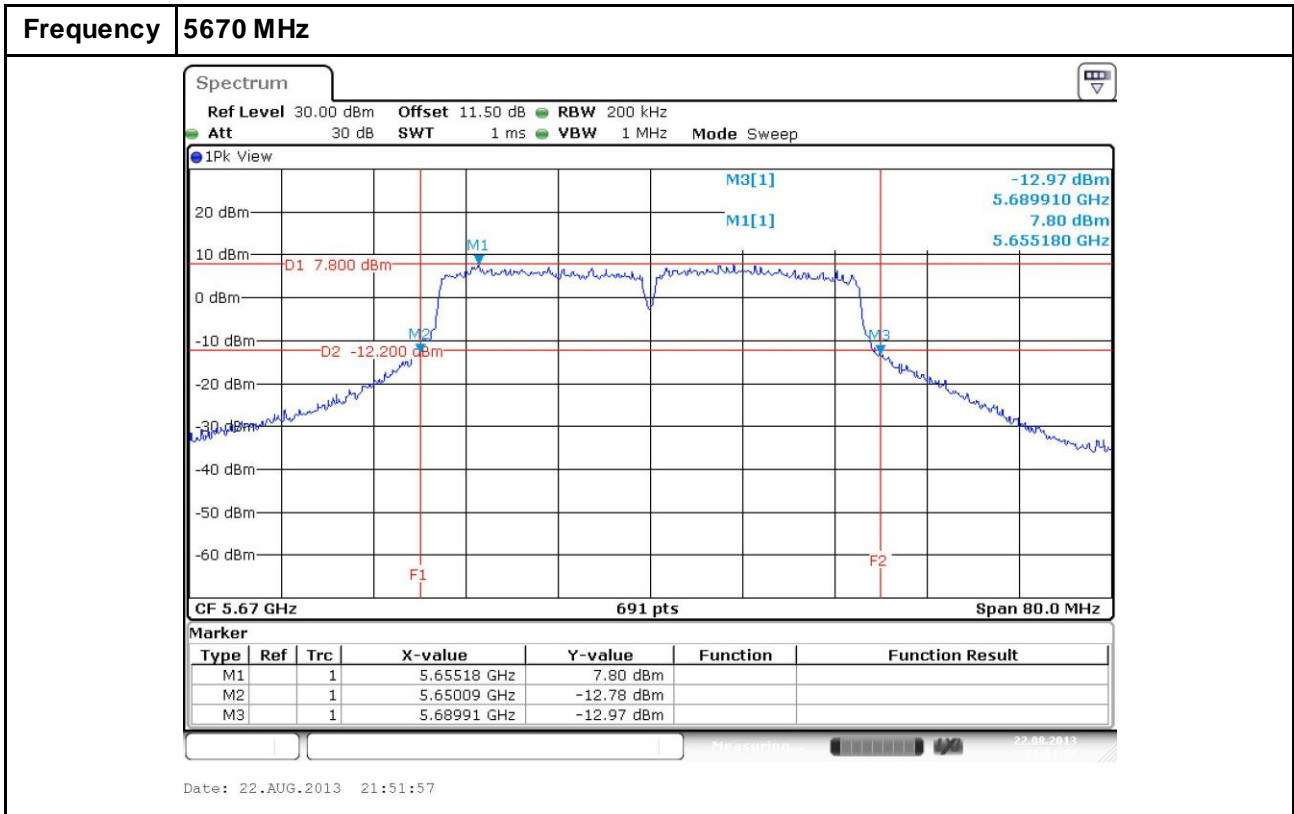

20dB Bandwidth ( Channel closes to 5600~5650 MHz)  
 FCC ID : PY312400225

802.11a

20dB Bandwidth ( Channel closes to 5600~5650 MHz)  
 FCC ID : PY312400225

802.11n HT 20

20dB Bandwidth ( Channel closes to 5600~5650 MHz)  
 FCC ID : PY312400225

802.11ac VHT20

20dB Bandwidth ( Channel closes to 5600~5650 MHz)  
 FCC ID : PY312400225

802.11n HT40

20dB Bandwidth ( Channel closes to 5600~5650 MHz)  
 FCC ID : PY312400225

802.11ac VHT40

20dB Bandwidth ( Channel closes to 5600~5650 MHz)  
 FCC ID : PY312400225

802.11ac VHT80