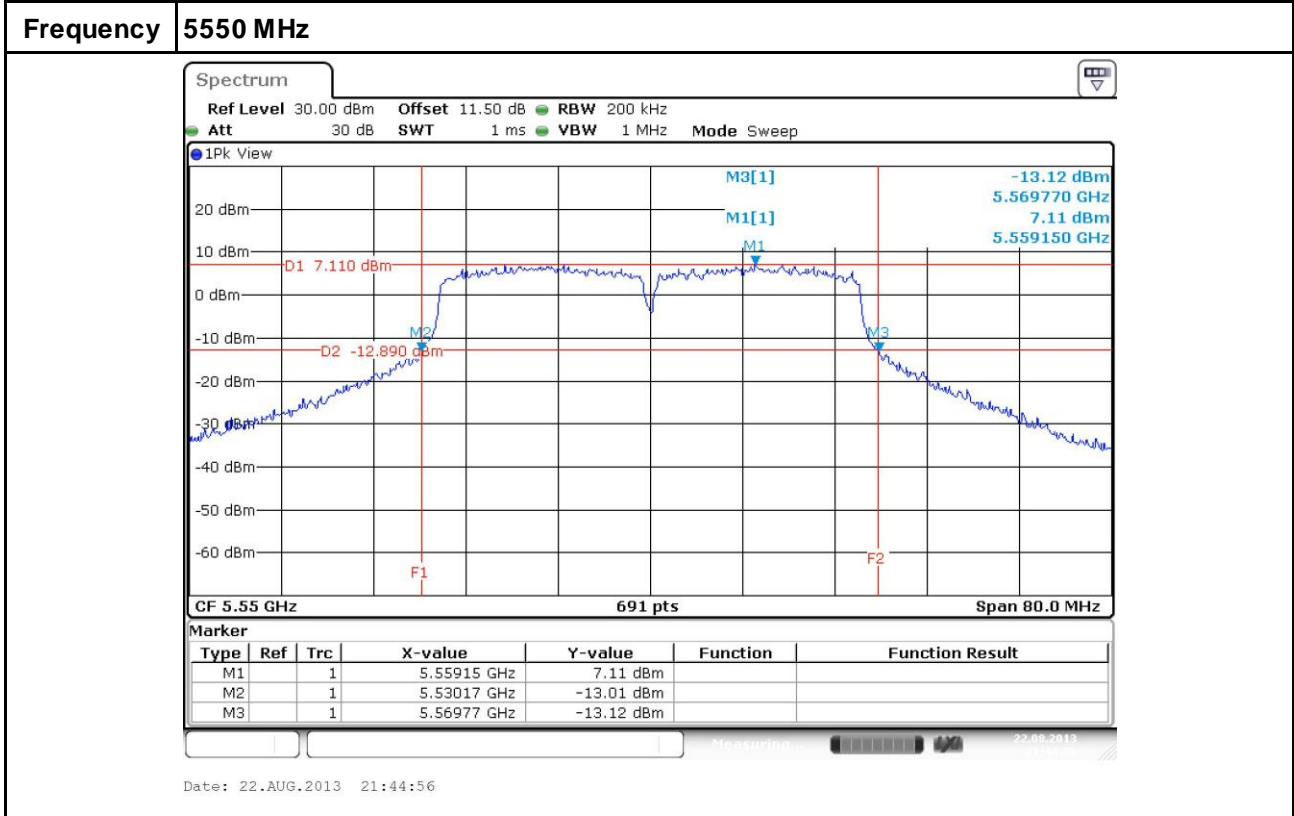

20dB Bandwidth ( Channel closes to 5600~5650 MHz)  
 FCC ID : PY312400225

802.11a

20dB Bandwidth ( Channel closes to 5600~5650 MHz)  
 FCC ID : PY312400225

802.11n HT 20

20dB Bandwidth ( Channel closes to 5600~5650 MHz)  
 FCC ID : PY312400225

802.11ac VHT20

20dB Bandwidth ( Channel closes to 5600~5650 MHz)  
 FCC ID : PY312400225

802.11n HT40

20dB Bandwidth ( Channel closes to 5600~5650 MHz)  
 FCC ID : PY312400225

802.11ac VHT40

20dB Bandwidth ( Channel closes to 5600~5650 MHz)  
 FCC ID : PY312400225

802.11ac VHT80