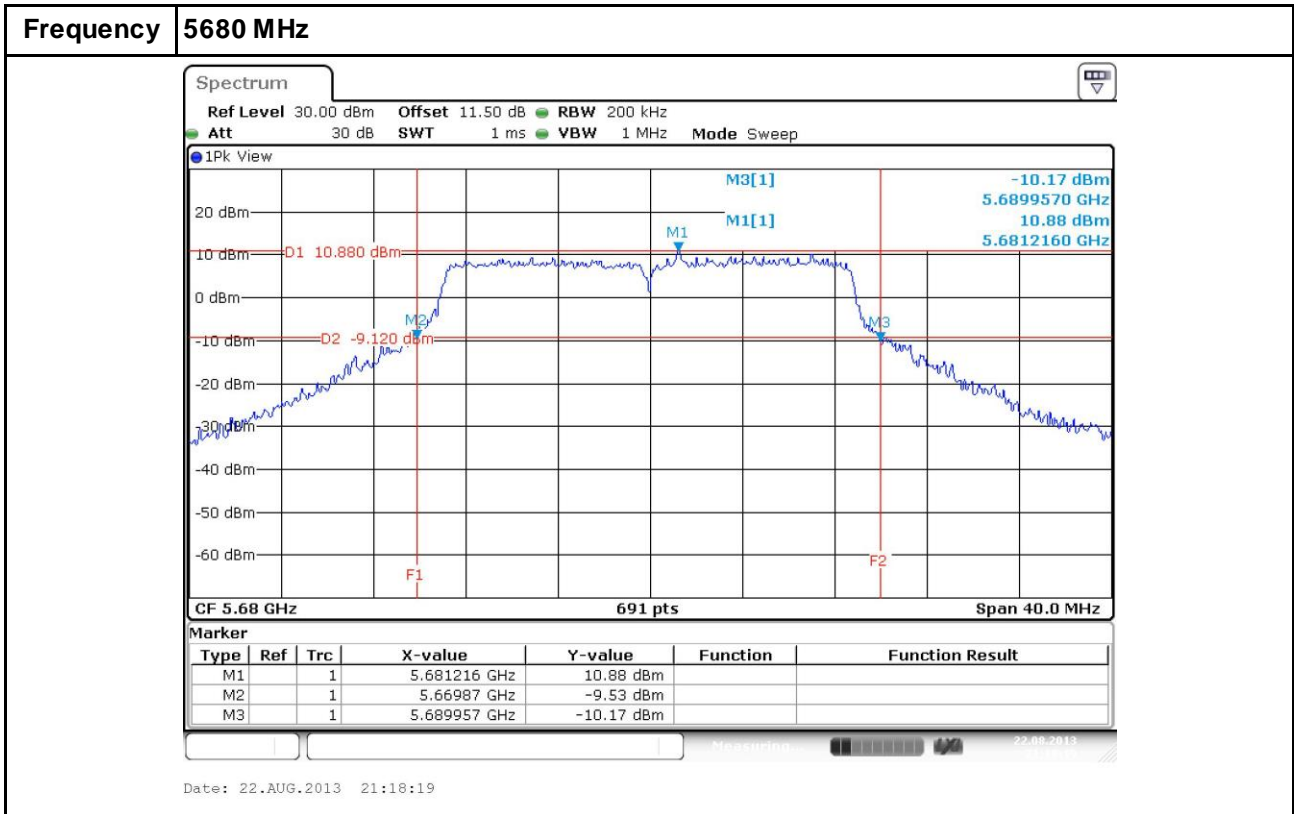

20dB Bandwidth ( Channel closes to 5600~5650 MHz)  
 FCC ID : PY312400225

802.11a

20dB Bandwidth ( Channel closes to 5600~5650 MHz)  
 FCC ID : PY312400225

802.11n HT 20

20dB Bandwidth ( Channel closes to 5600~5650 MHz)  
 FCC ID : PY312400225

802.11ac VHT20

20dB Bandwidth ( Channel closes to 5600~5650 MHz)  
 FCC ID : PY312400225

802.11n HT40

20dB Bandwidth ( Channel closes to 5600~5650 MHz)  
 FCC ID : PY312400225

802.11ac VHT40

20dB Bandwidth ( Channel closes to 5600~5650 MHz)  
 FCC ID : PY312400225