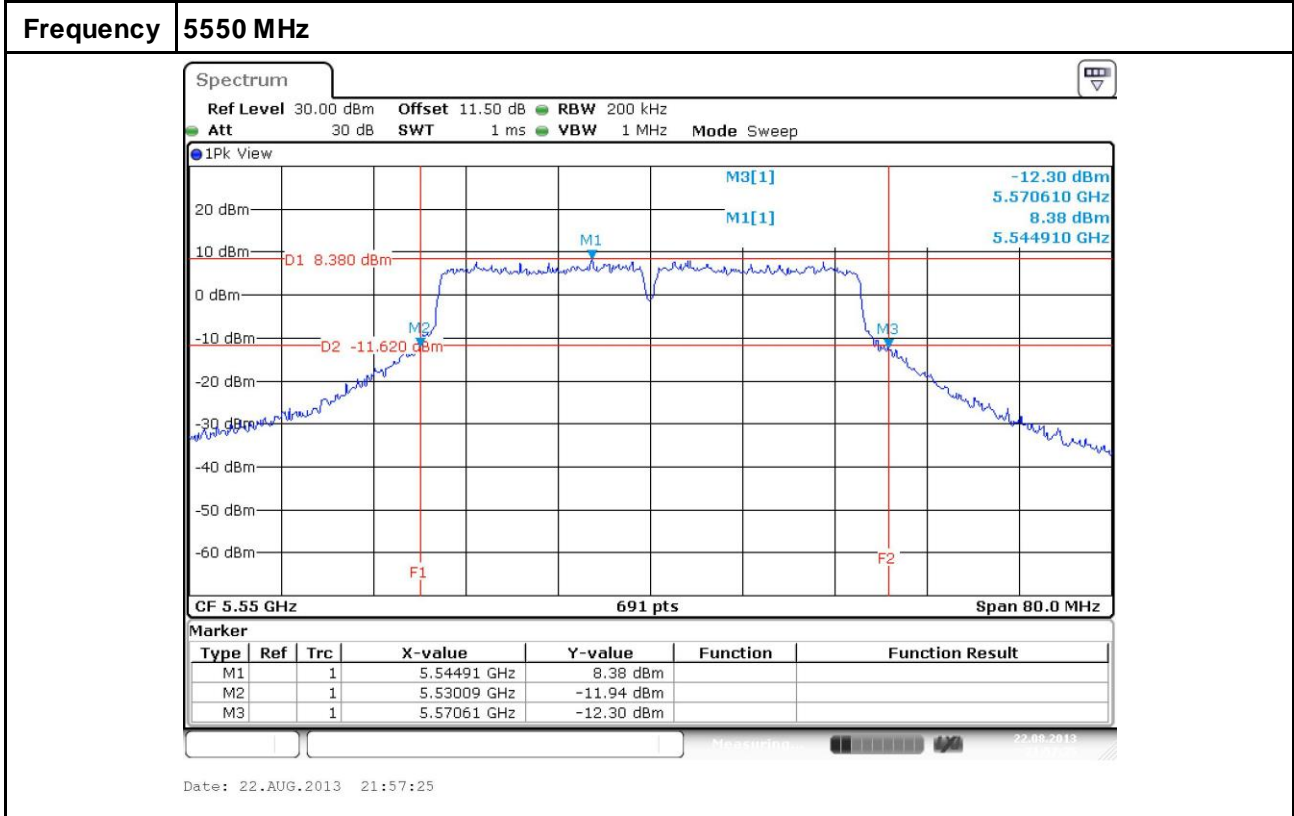

20dB Bandwidth ( Channel closes to 5600~5650 MHz)  
 FCC ID : PY312400225

802.11a

20dB Bandwidth ( Channel closes to 5600~5650 MHz)  
 FCC ID : PY312400225

802.11n HT 20

20dB Bandwidth ( Channel closes to 5600~5650 MHz)  
 FCC ID : PY312400225

802.11ac VHT20

20dB Bandwidth ( Channel closes to 5600~5650 MHz)  
 FCC ID : PY312400225

802.11n HT40

20dB Bandwidth ( Channel closes to 5600~5650 MHz)  
 FCC ID : PY312400225

802.11ac VHT40

20dB Bandwidth ( Channel closes to 5600~5650 MHz)  
 FCC ID : PY312400225

802.11ac VHT80