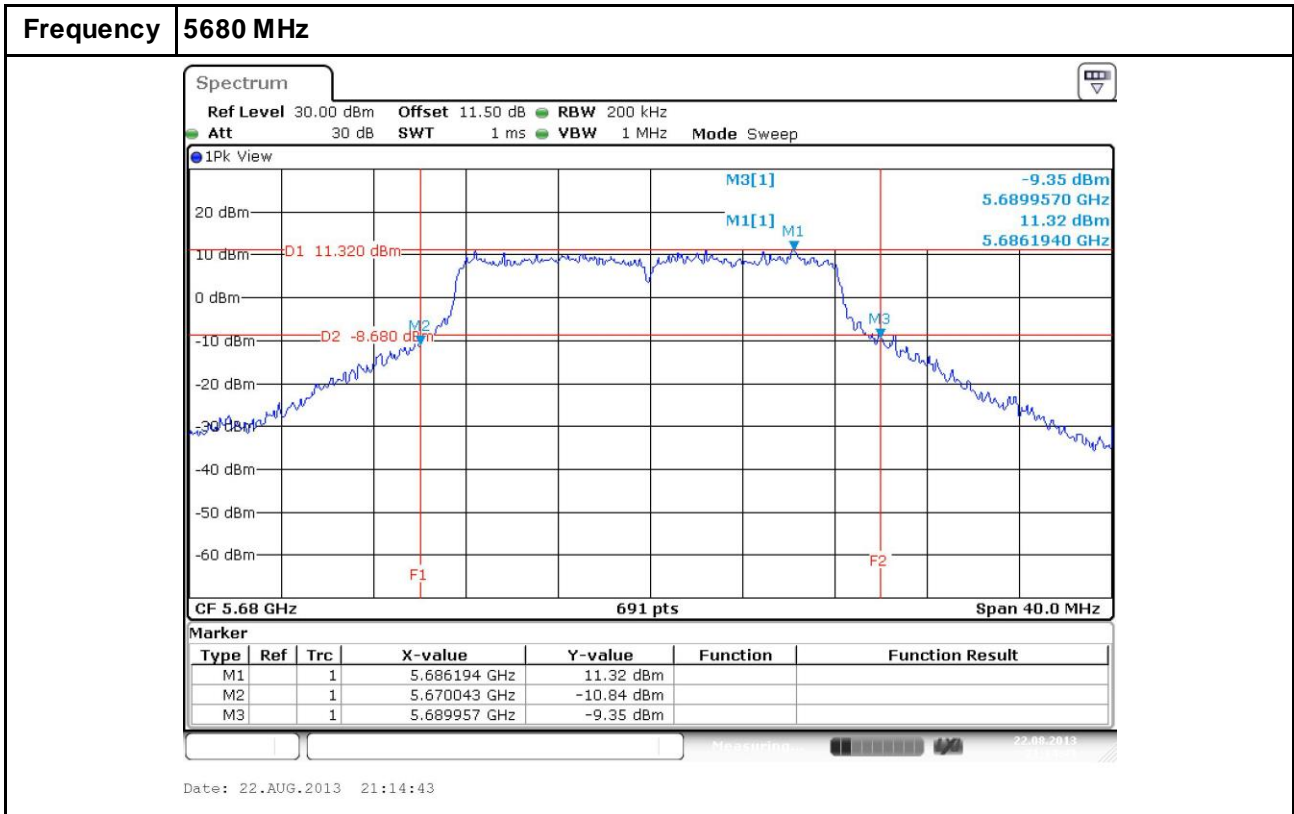

20dB Bandwidth ( Channel closes to 5600~5650 MHz)  
 FCC ID : PY312400225

802.11a

20dB Bandwidth ( Channel closes to 5600~5650 MHz)  
 FCC ID : PY312400225

802.11n HT 20

20dB Bandwidth ( Channel closes to 5600~5650 MHz)  
 FCC ID : PY312400225

802.11ac VHT20

20dB Bandwidth ( Channel closes to 5600~5650 MHz)  
 FCC ID : PY312400225

802.11n HT40

20dB Bandwidth ( Channel closes to 5600~5650 MHz)  
 FCC ID : PY312400225

802.11ac VHT40

20dB Bandwidth ( Channel closes to 5600~5650 MHz)  
 FCC ID : PY312400225