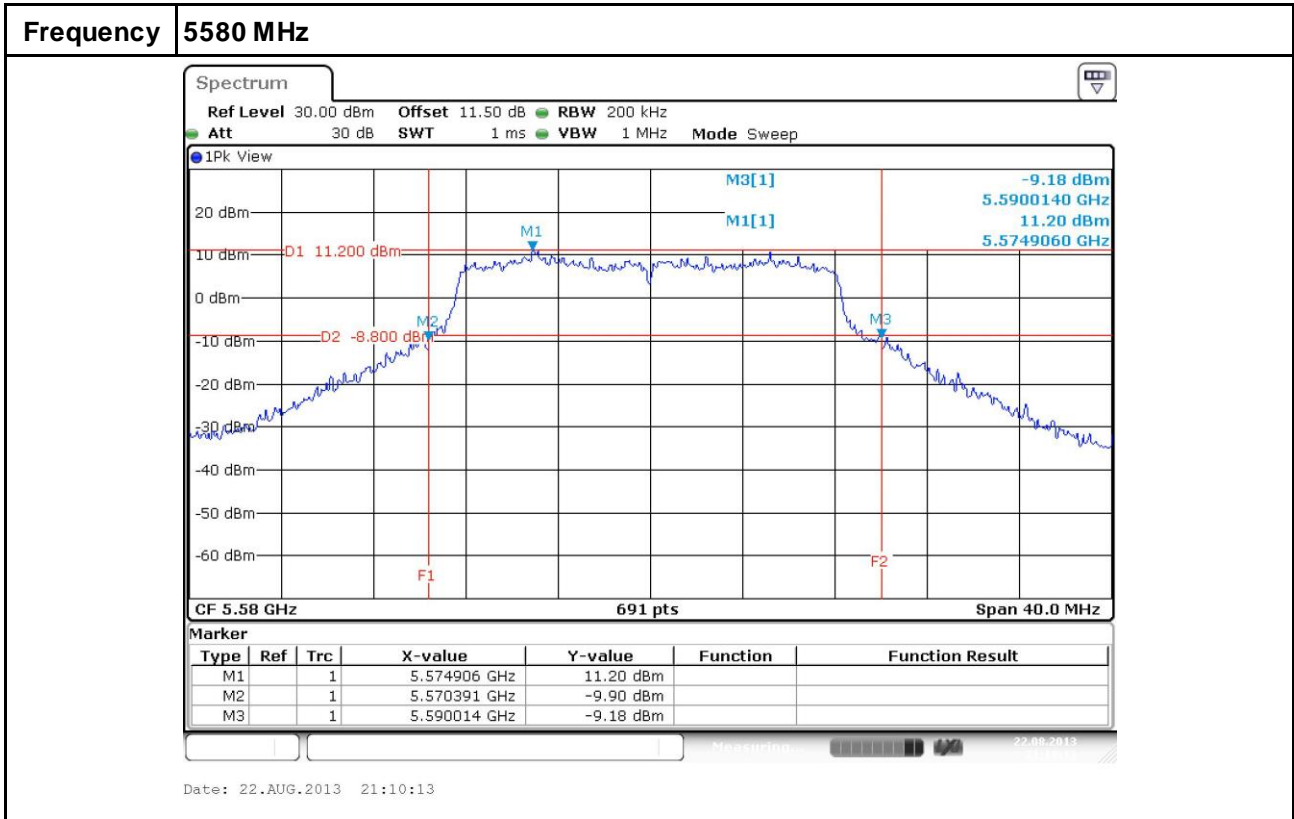

20dB Bandwidth ( Channel closes to 5600~5650 MHz)  
 FCC ID : PY312400225

802.11a

20dB Bandwidth ( Channel closes to 5600~5650 MHz)  
 FCC ID : PY312400225

802.11n HT 20

20dB Bandwidth ( Channel closes to 5600~5650 MHz)  
 FCC ID : PY312400225

802.11ac VHT20

20dB Bandwidth ( Channel closes to 5600~5650 MHz)  
 FCC ID : PY312400225

802.11n HT40

20dB Bandwidth ( Channel closes to 5600~5650 MHz)  
 FCC ID : PY312400225

802.11ac VHT40

20dB Bandwidth ( Channel closes to 5600~5650 MHz)  
 FCC ID : PY312400225

802.11ac VHT80