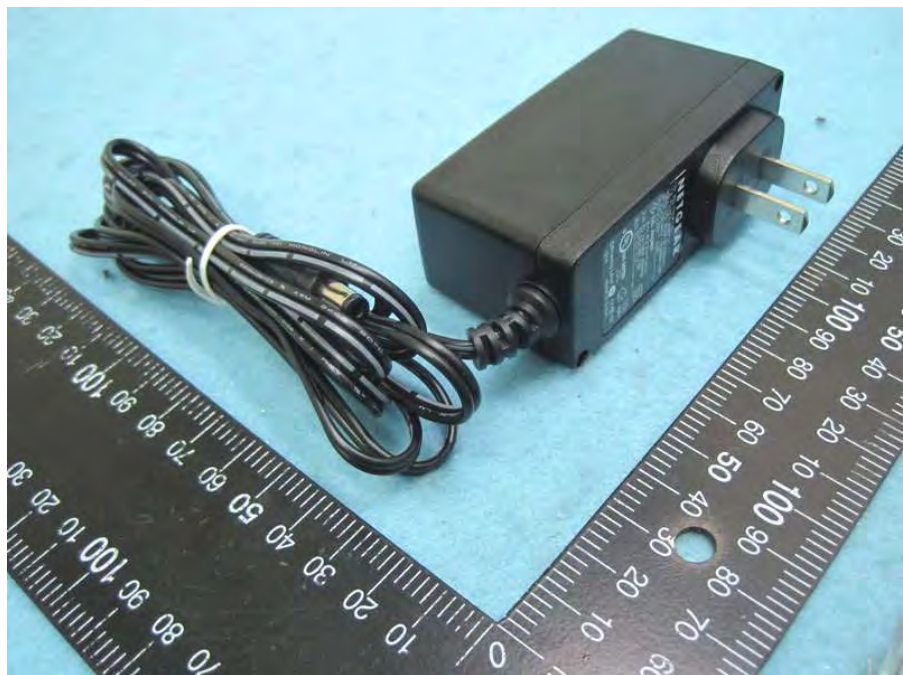

Photographs of EUT

Power Adapter 1
Model No.
MU30-5120250-A1
P/N No. 332-10234-01

Power Adapter 2

Model No.

P030WF120B 11200-6LF

P/N No. 332-10200-02

RJ-45 Cable
(Shielded, 1.3m)