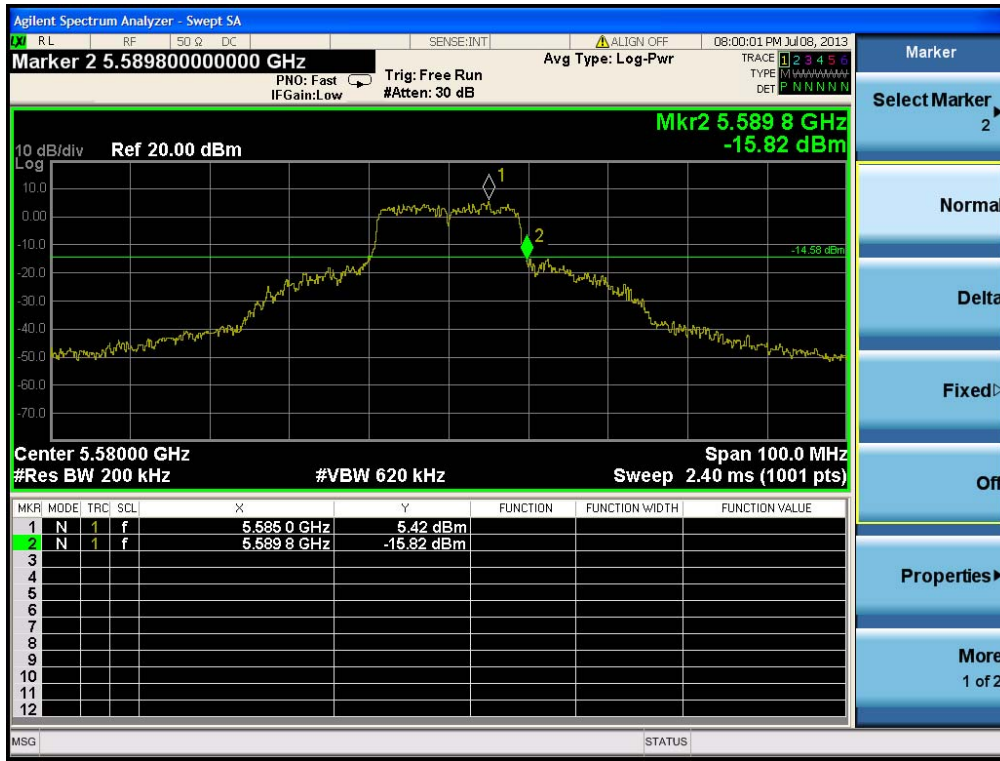

20dB Bandwidth Plot on Configuration IEEE 802.11n 20MHz / 5580 MHz