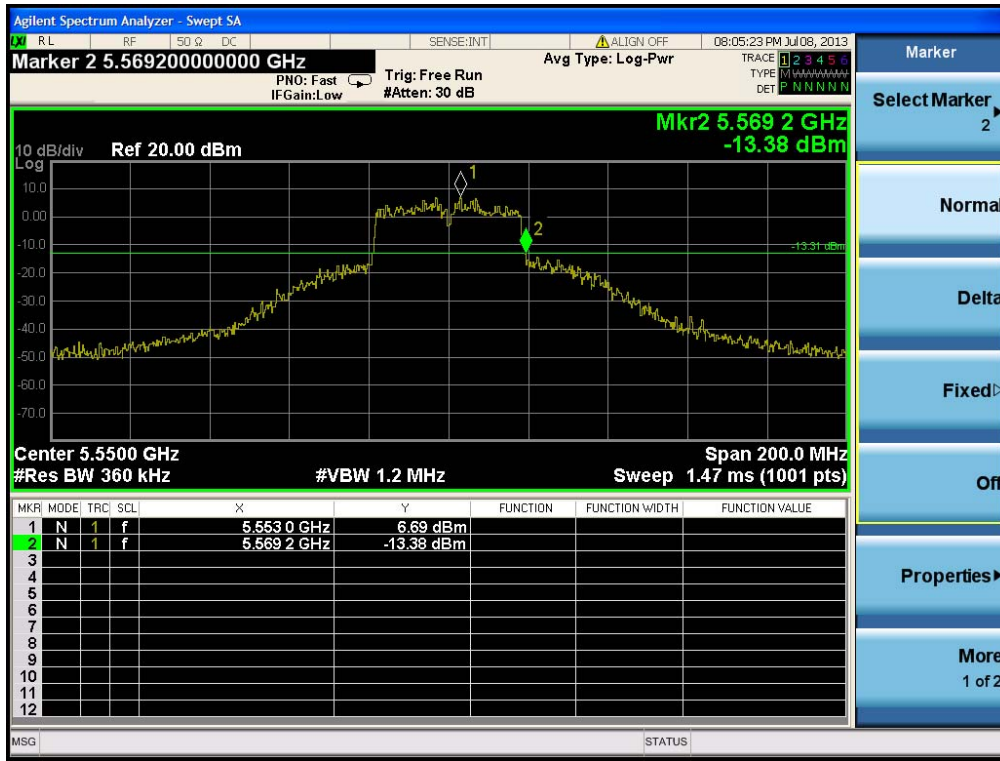

## 1. Results of Conducted Emissions for 20dB Bandwidth

20dB bandwidth of the adjacent channels to 5600~5650MHz. Please refer to as below:

Bandwidth	Frequency (MHz)	20dB Bandwidth Mark Frequency (MHz)	Limit (MHz)	Test Result
20MHz	5580	5589.8	FL < 5600	Complies
	5660	5650.2	FH > 5650	Complies
40MHz	5550	5569.2	FL < 5600	Complies
	5670	5651.0	FH > 5650	Complies

20dB Bandwidth Plot on Configuration IEEE 802.11n 20MHz / 5580 MHz

20dB Bandwidth Plot on Configuration IEEE 802.11n 20MHz / 5660 MHz

20dB Bandwidth Plot on Configuration IEEE 802.11n 40MHz / 5550 MHz

20dB Bandwidth Plot on Configuration IEEE 802.11n 40MHz / 5670 MHz