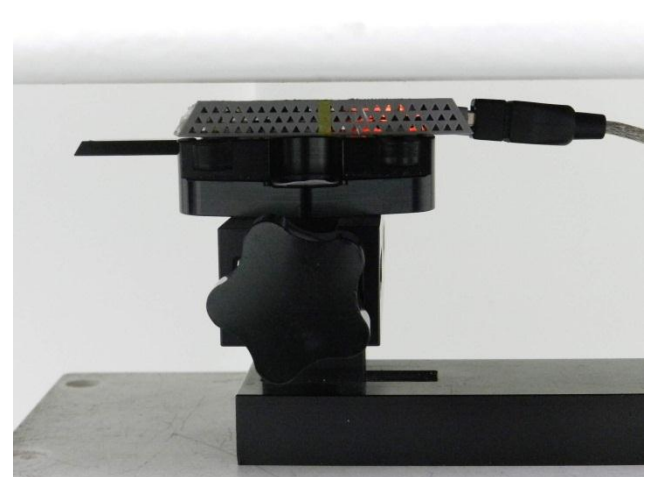

**USB Cable Plug-in for USB Configuration 5  
(Tip Mode with Phantom 5 mm Gap and Flip 90)**

Front View

Back View

Direct Laptop Plug-in for USB Configuration 1  
(Horizontal Up with Phantom 5 mm Gap and Flip 180)

USB Cable Plug-in for USB Configuration 2  
(Horizontal Down with Phantom 5 mm Gap and Flip 180)

Direct Laptop Plug-in for USB Configuration 3  
(Vertical Front with Phantom 5 mm Gap and Flip 180)

USB Cable Plug-in USB Configuration 4  
(Vertical Back with Phantom 5 mm Gap and Flip 180)

**USB Cable Plug-in for USB Configuration 5  
(Tip Mode with Phantom 5 mm Gap and Flip 180)**