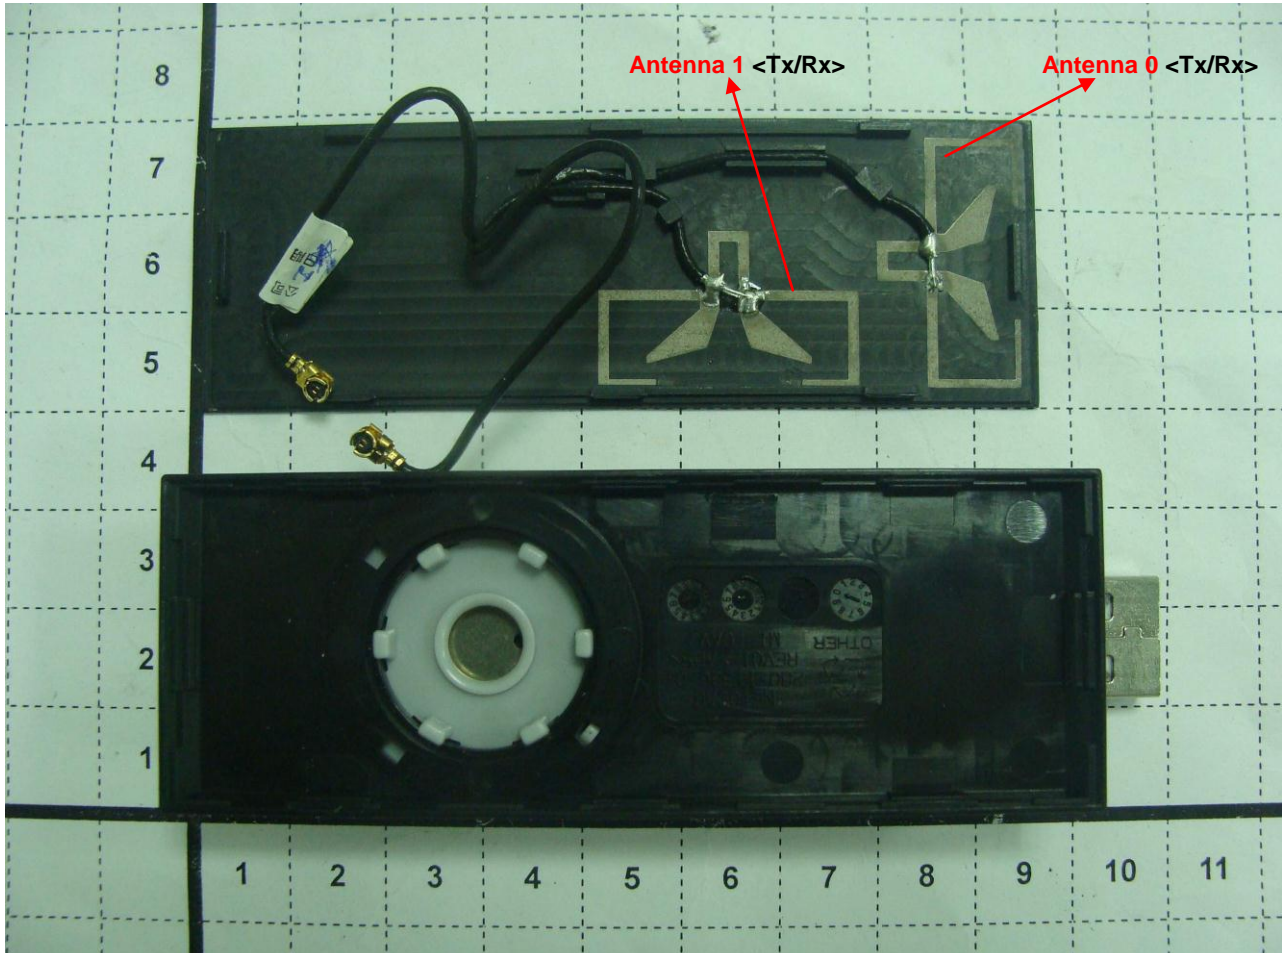

## Appendix D. Product Photos and Test Setup Photos

Antenna Location :

Front View

Back View

Direct Laptop Plug-in for USB Configuration 1  
(Horizontal Up with Phantom 5 mm Gap)

USB Cable Plug-in for USB Configuration 2  
(Horizontal Down with Phantom 5 mm Gap)

Direct Laptop Plug-in for USB Configuration 3  
(Vertical Front with Phantom 5 mm Gap)

USB Cable Plug-in USB Configuration 4  
(Vertical Back with Phantom 5 mm Gap)

Front View

Back View

Direct Laptop Plug-in for USB Configuration 1  
(Horizontal Up with Phantom 5 mm Gap and Flip 90)

**USB Cable Plug-in for USB Configuration 5  
(Tip Mode with Phantom 5 mm Gap and Flip 90)**

Front View

Back View

Direct Laptop Plug-in for USB Configuration 1  
(Horizontal Up with Phantom 5 mm Gap and Flip 180)

**USB Cable Plug-in for USB Configuration 5  
(Tip Mode with Phantom 5 mm Gap and Flip 180)**