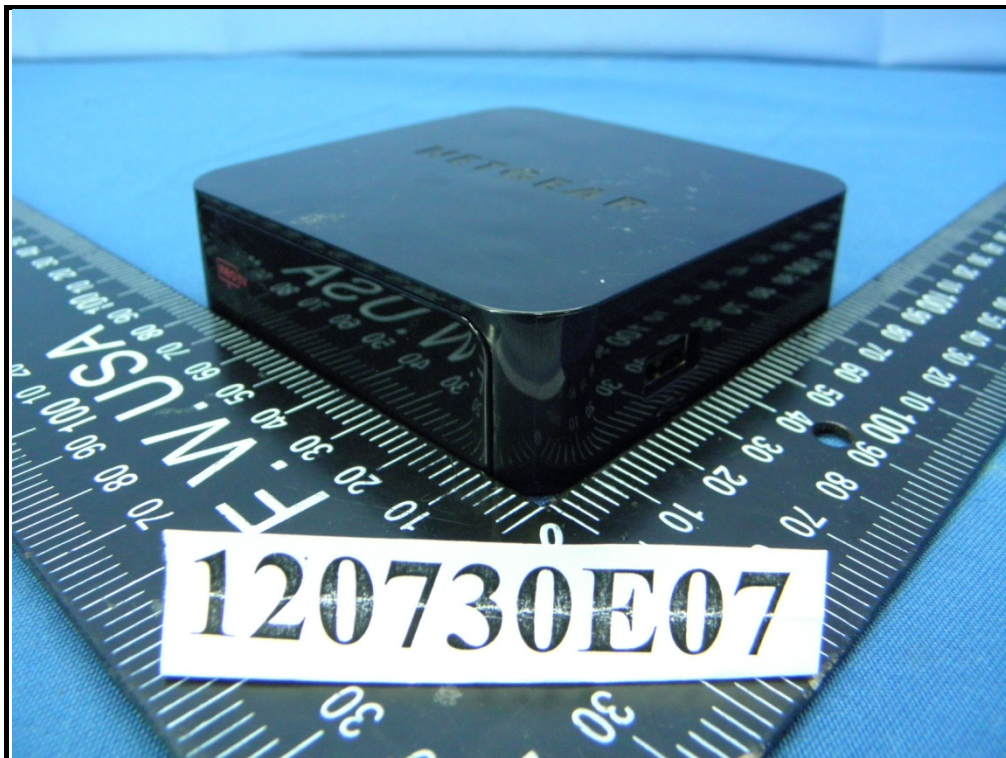

CONSTRUCTION PHOTOS OF EUT

A D T

Model: NTV300SL

Model: NTV300S

Adapter: AD810F20

Adapter: SAL012F1 NA