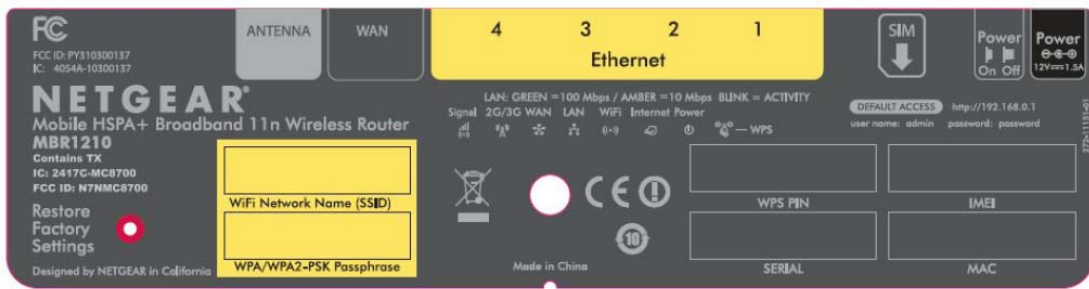

Label sample:

Label size: 17.5 * 4.5 cm