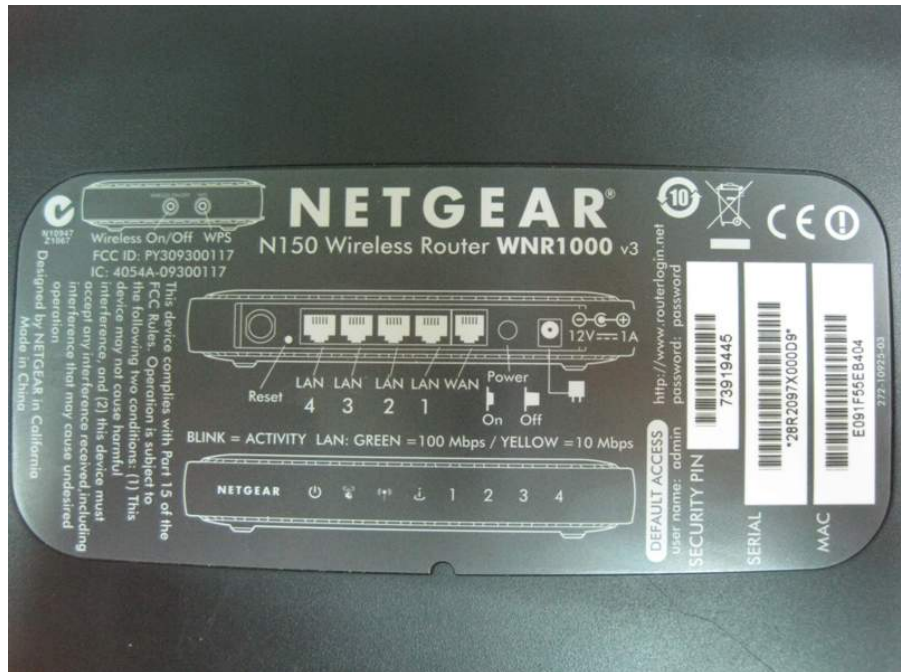

APPENDIX A. Photographs of EUT

Adapter 1

Brand Name: NETGEAR

Model No.:

MT12-Y120100-A1

P/N: 332-10190-01

Adapter 2

Brand Name: NETGEAR

Model No.:

T012LF1209 16100-2LF

P/N: 332-10166-01