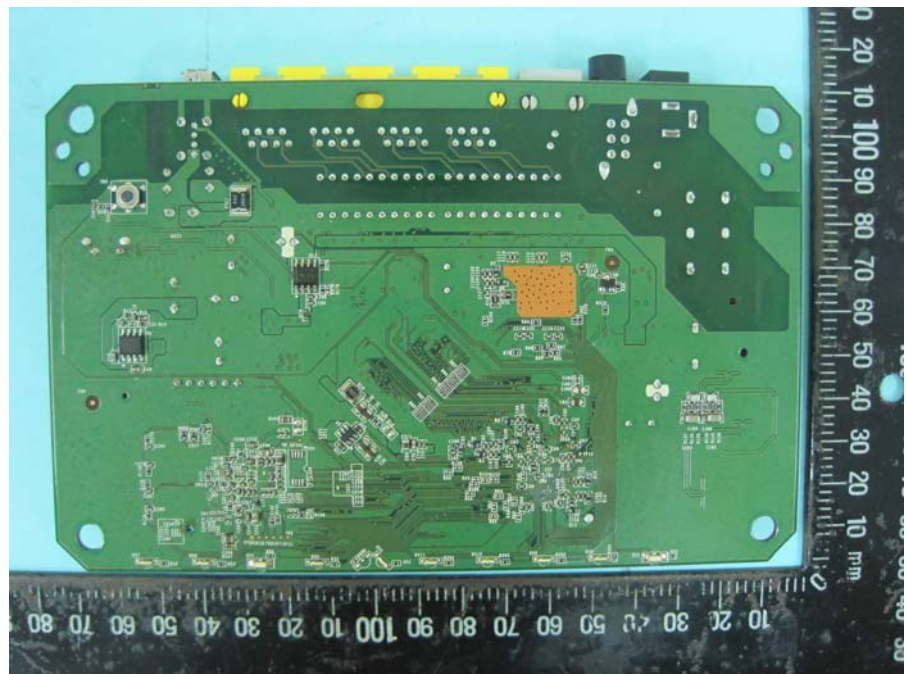

APPENDIX A. Photographs of EUT

EUT 1 (Annex A ADSL
Router With USB Dongle)
Brand Name: NETGEAR
Model No.: DGN2200

EUT 2 (Annex A ADSL
Router With 3G Dongle)
Brand Name: NETGEAR
Model No.: DGN2200M

**EUT 3 (Router With 3G
Dongle)
Brand Name: NETGEAR
Model No.: MBRN3000**