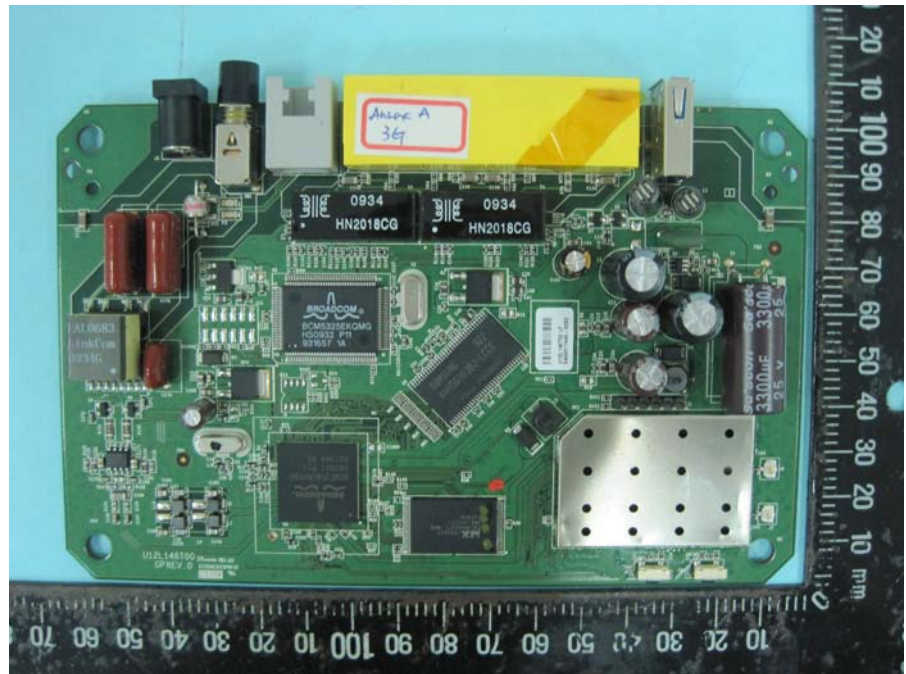

APPENDIX A. Photographs of EUT

EUT 1 (Annex A ADSL
Router With USB Dongle)
Brand Name: NETGEAR
Model No.: DGN2200

EUT 2 (Annex A ADSL
Router With 3G Dongle)
Brand Name: NETGEAR
Model No.: DGN2200M

**EUT 3 (Router With 3G
Dongle)
Brand Name: NETGEAR
Model No.: MBRN3000**