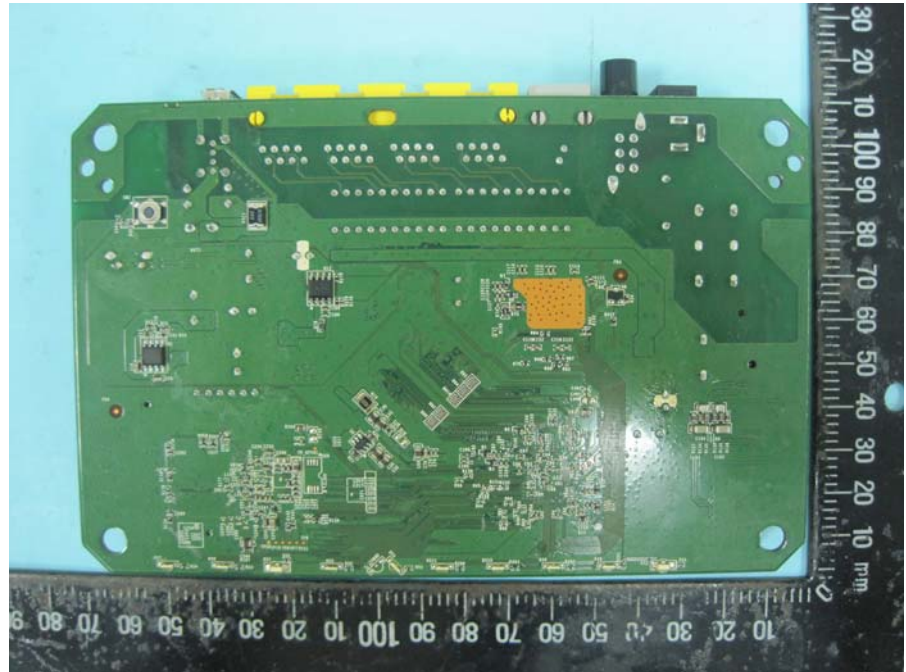

APPENDIX A. Photographs of EUT

EUT 1 (Annex A ADSL
Router With USB Dongle)
Brand Name: NETGEAR
Model No.: DGN2200

EUT 2 (Annex A ADSL
Router With 3G Dongle)
Brand Name: NETGEAR
Model No.: DGN2200M

**EUT 3 (Router With 3G
Dongle)
Brand Name: NETGEAR
Model No.: MBRN3000**