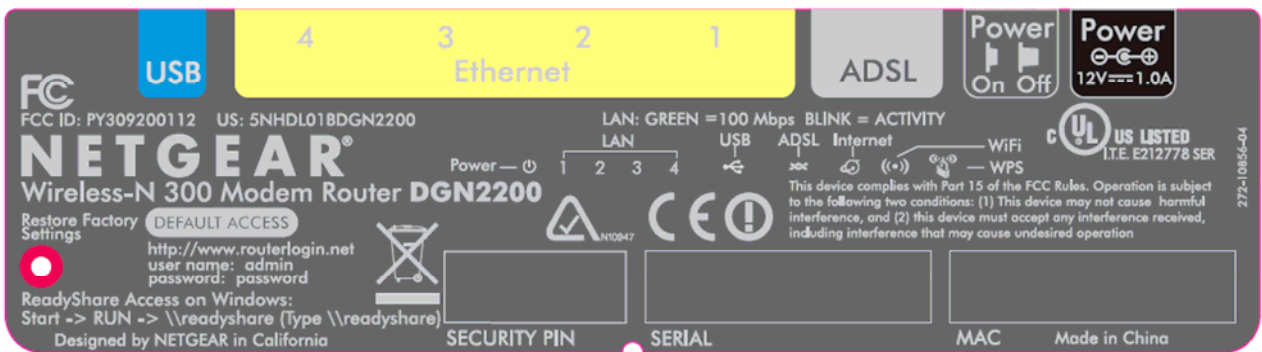

Model location: DGN2200

Model location: MBRN3000

Model location: DGN2200M

Label Size: 12.7mm\*3.6mm