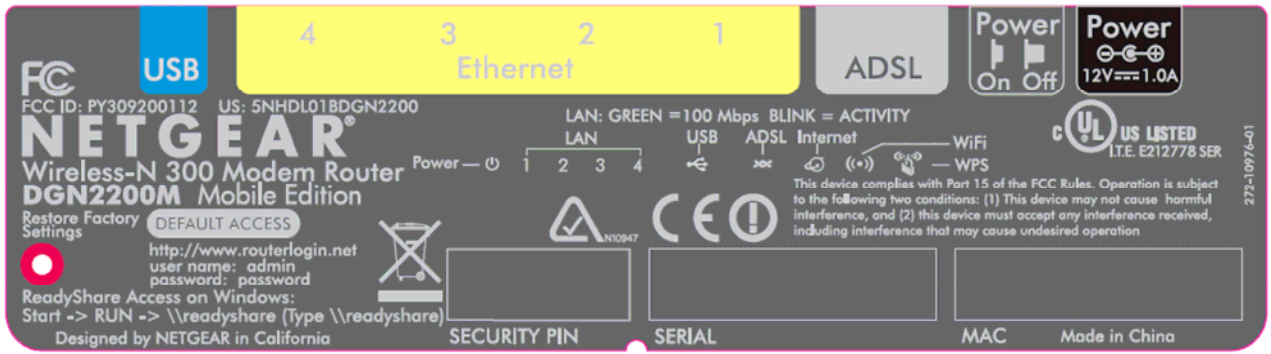

Model location: DGN2200

Model location: MBRN3000

Model location: DGN2200M

Label Size: 12.7mm\*3.6mm