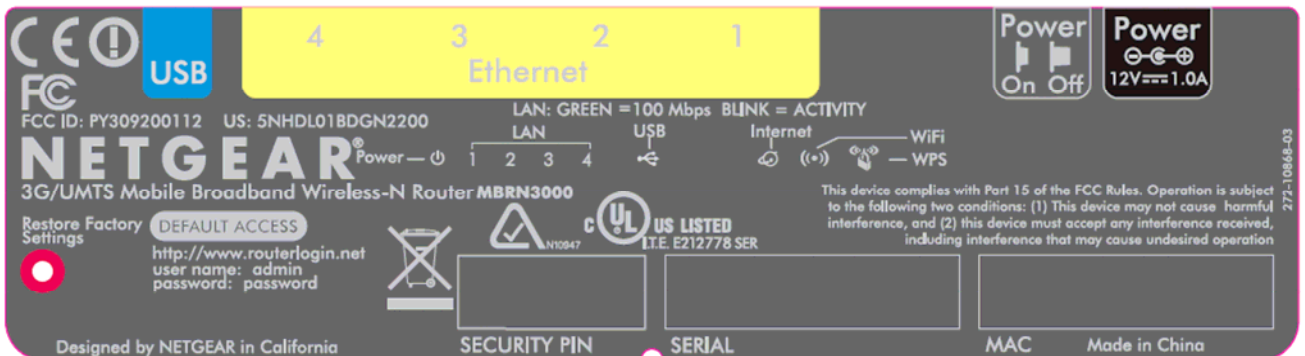

Model location: DGN2200

Model location: MBRN3000

Model location: DGN2200M

Label Size: 12.7mm\*3.6mm