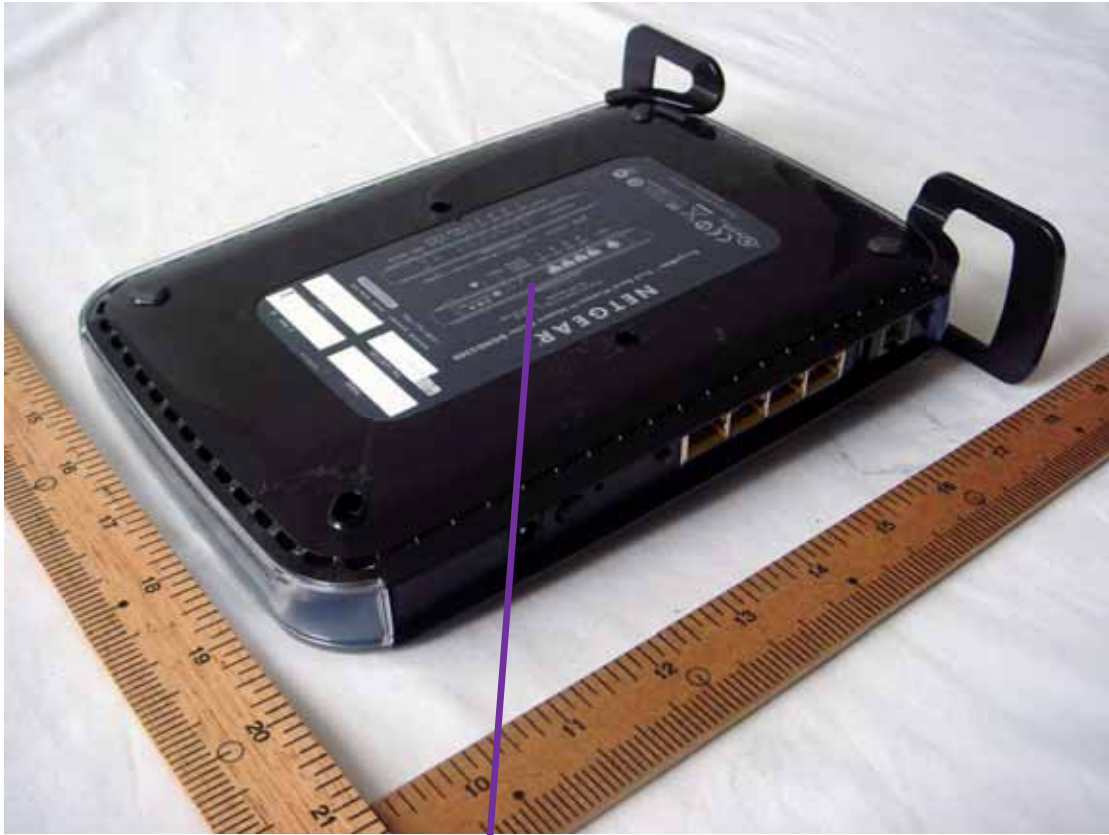

## Label & Location

## RANGEMAX WIRELESS-N DSL GIGABIT MODEM ROUTER DGN3500

Place in stand this side up for optimum performance

Press and Hold (3-5 Sec.) for WPS Security

BLINK = ACTIVITY    LAN: GREEN = 1000 Mbps / AMBER = 100 Mbps