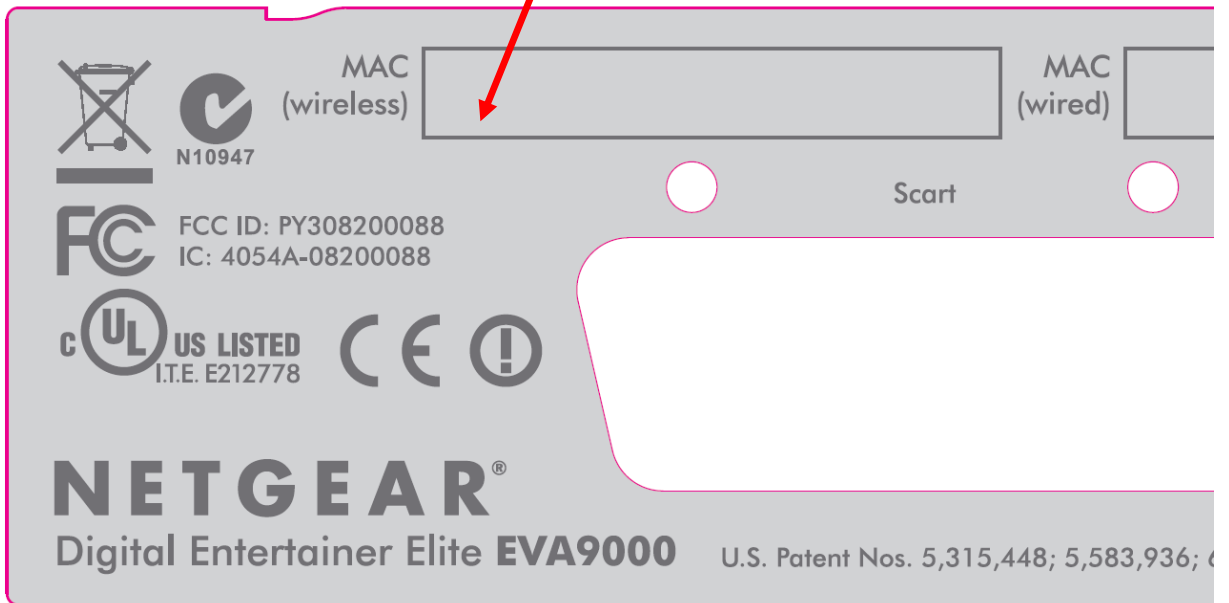

# Label & Location

REV	DESCRIPTION OF REVISION	ENG APPD	DATE
01	INITIAL DOCUMENT CREATION	J RAMONES	18NOV08

NOTES:

- SCALE IS 1:1. CHASSIS IS SHOWN SHEETMETAL ONLY.
- INK COLORS ARE SHOWN TO THE RIGHT.
- MAGENTA IS CHASSIS AND DOES NOT PRINT.
- REFER TO NETGEAR DOC-00093 FOR COLOR TOLERANCES.

	White		Pantone 293
	Sheetmetal		Pantone 109
	Pantone Cool Gray 11		Pantone 151

AUTHOR: J RAMONES	TITLE: SILKSCRN, EVA9000 REAR PANEL, V1H1	<b>NETGEAR</b>	
SHEET: 1 of 1	THIS DOCUMENT AND THE DATA DISCLOSED HEREIN OR WHEREWITH IS NOT TO BE REPRODUCED, USED OR DISCLOSED IN WHOLE OR IN PART TO ANYONE WITHOUT THE PERMISSION OF NETGEAR, INC.	P/N: SSD-10161-06	REV: 01