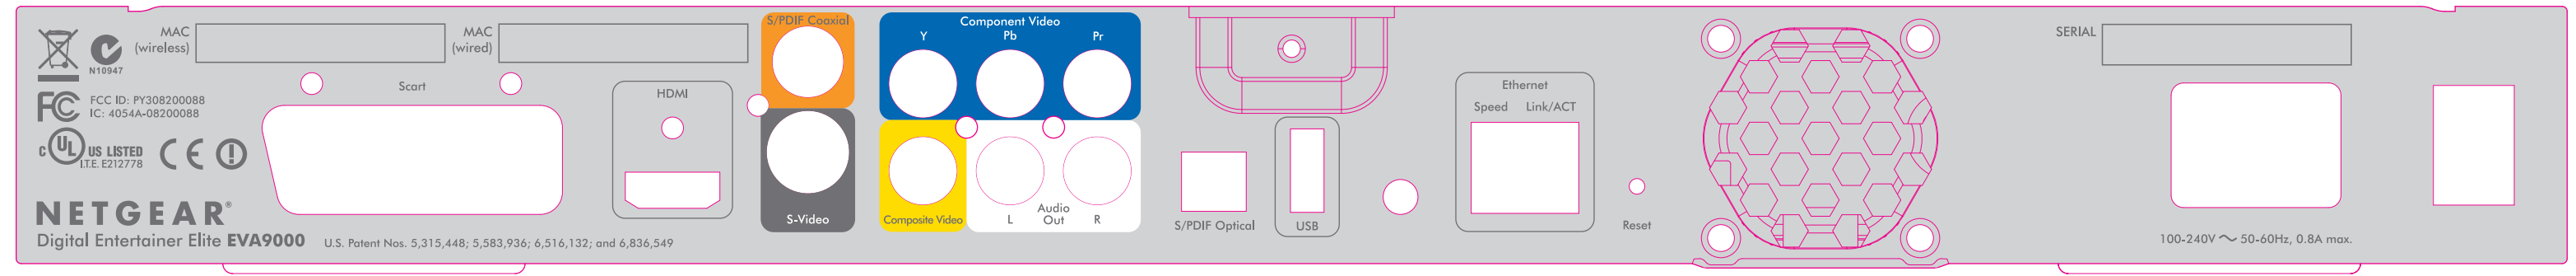

# Label & Location

REV	DESCRIPTION OF REVISION	ENG APPD	DATE
01	INITIAL DOCUMENT CREATION	J RAMONES	18NOV08

NOTES:

- SCALE IS 1:1. CHASSIS IS SHOWN SHEETMETAL ONLY.
- INK COLORS ARE SHOWN TO THE RIGHT.
- MAGENTA IS CHASSIS AND DOES NOT PRINT.
- REFER TO NETGEAR DOC-00093 FOR COLOR TOLERANCES.

	White		Pantone 293
	Sheetmetal		Pantone 109
	Pantone Cool Gray 11		Pantone 151

AUTHOR: J RAMONES	TITLE: SILKSCRN, EVA9000 REAR PANEL, V1H1	<b>NETGEAR</b>	
SHEET: 1 of 1	THIS DOCUMENT AND THE DATA DISCLOSED HEREIN OR WHEREWITH IS NOT TO BE REPRODUCED, USED OR DISCLOSED IN WHOLE OR IN PART TO ANYONE WITHOUT THE PERMISSION OF NETGEAR, INC.	P/N: SSD-10161-06	REV: 01